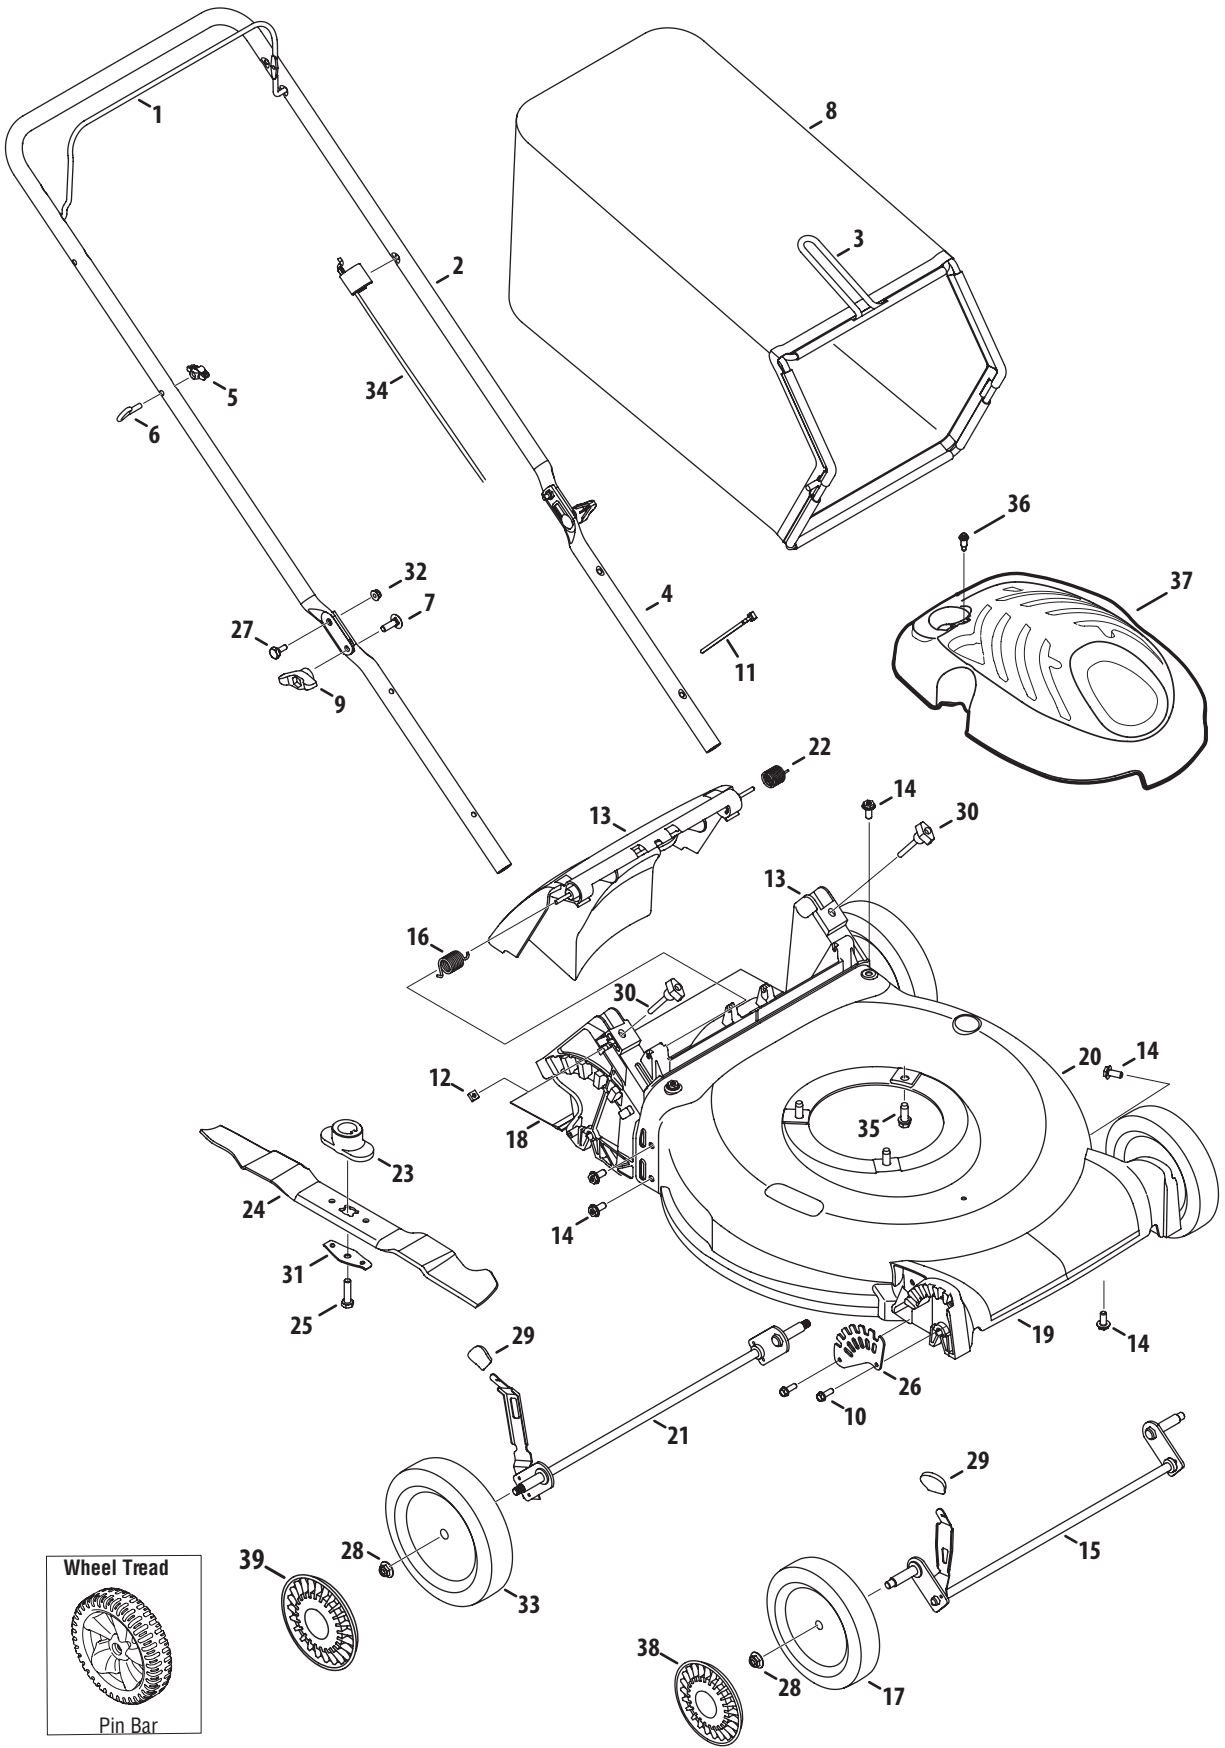

Model Series 11A-A1X

Model Series 11A-A1X

Ref No.	Part Number	Description
1	747-05184A	Blade Control
2	749-04680	Upper Handle
	749-04681	Upper Handle, International
3	647-04271	Grass Catcher Frame
4	749-04608A	Lower Handle
5	720-0279	Wing Nut
6	710-1205	Rope Guide
7	710-04998	Carriage Screw ,5/16-18
8	764-04077A	Grass Bag
	964-04116A	Grass Bag, Yardman
	964-04155	Grass Bag, White Outdoor
9	720-04122	Wing Knob
10	710-0895	Screw, 1/4-15 x .750
11	725-0157	Cable Tie
12	712-04222	Nut, Sq., 1/4-20
13	631-04369A	Rear Door Assembly
	631-04567A	Door Assembly, International
14	710-04995A	Screw, 5/16-14 x .750
15	911-04143B	Front Axle Assembly
16	732-04673	Torsion Spring - RH
17	734-04562	Front Wheel, 7 x 1.8, Bar, Gray
	634-04642	Front Wheel, 7 x 2.0, Z, Black
18	731-07203	Trail Shield
19	731-07078A	Front Cover
20	787-01870A	Deck - 21"

Ref No.	Part Number	Description
21	911-04142	Rear Axle Assembly
22	732-04674	Torsion Spring - LH
23	748-0376E	Blade Adapter
	748-04096	Blade Adapter, 25mm x 1.19
24	942-0741A	Mulching Blade
25	710-1044	Screw , 3/8-24 x 1.50
26	787-01818A	Front Height Adjuster Plate
27	738-04419A	Sldr. Screw, .375 x .126 x 1/4-20
28	712-04217	Flange Lock Nut, 3/8-16
29	720-04130	Adjustment Lever Knob
30	720-04123A	Wing Nut
31	736-0524B	Blade Bell Support
32	712-04064	Nut, Flange Lock, 1/4-20
33	734-04563	Rear Wheel, 8 x 1.8, Bar, Gray
	634-04659	Rear Wheel, 8 x 2.0, Z, Black
34	946-04703	Control Cable, 48"
	746-04670A	Control Cable, 36.65"
	946-04661	Control Cable, 37.58"
	746-0957	Control Cable, 37.25"
35	710-04683A	TT Sems Screw, 3/8-16 x 1.0
36	710-04744†	Screw, HL, #12-16 x 1.00
37	931-04474†	Engine Shroud M1.1 Black
38	731-08202†	Hubcap, 7" w/o snaps
39	731-09429†	Hubcap, 8"

† If Equipped