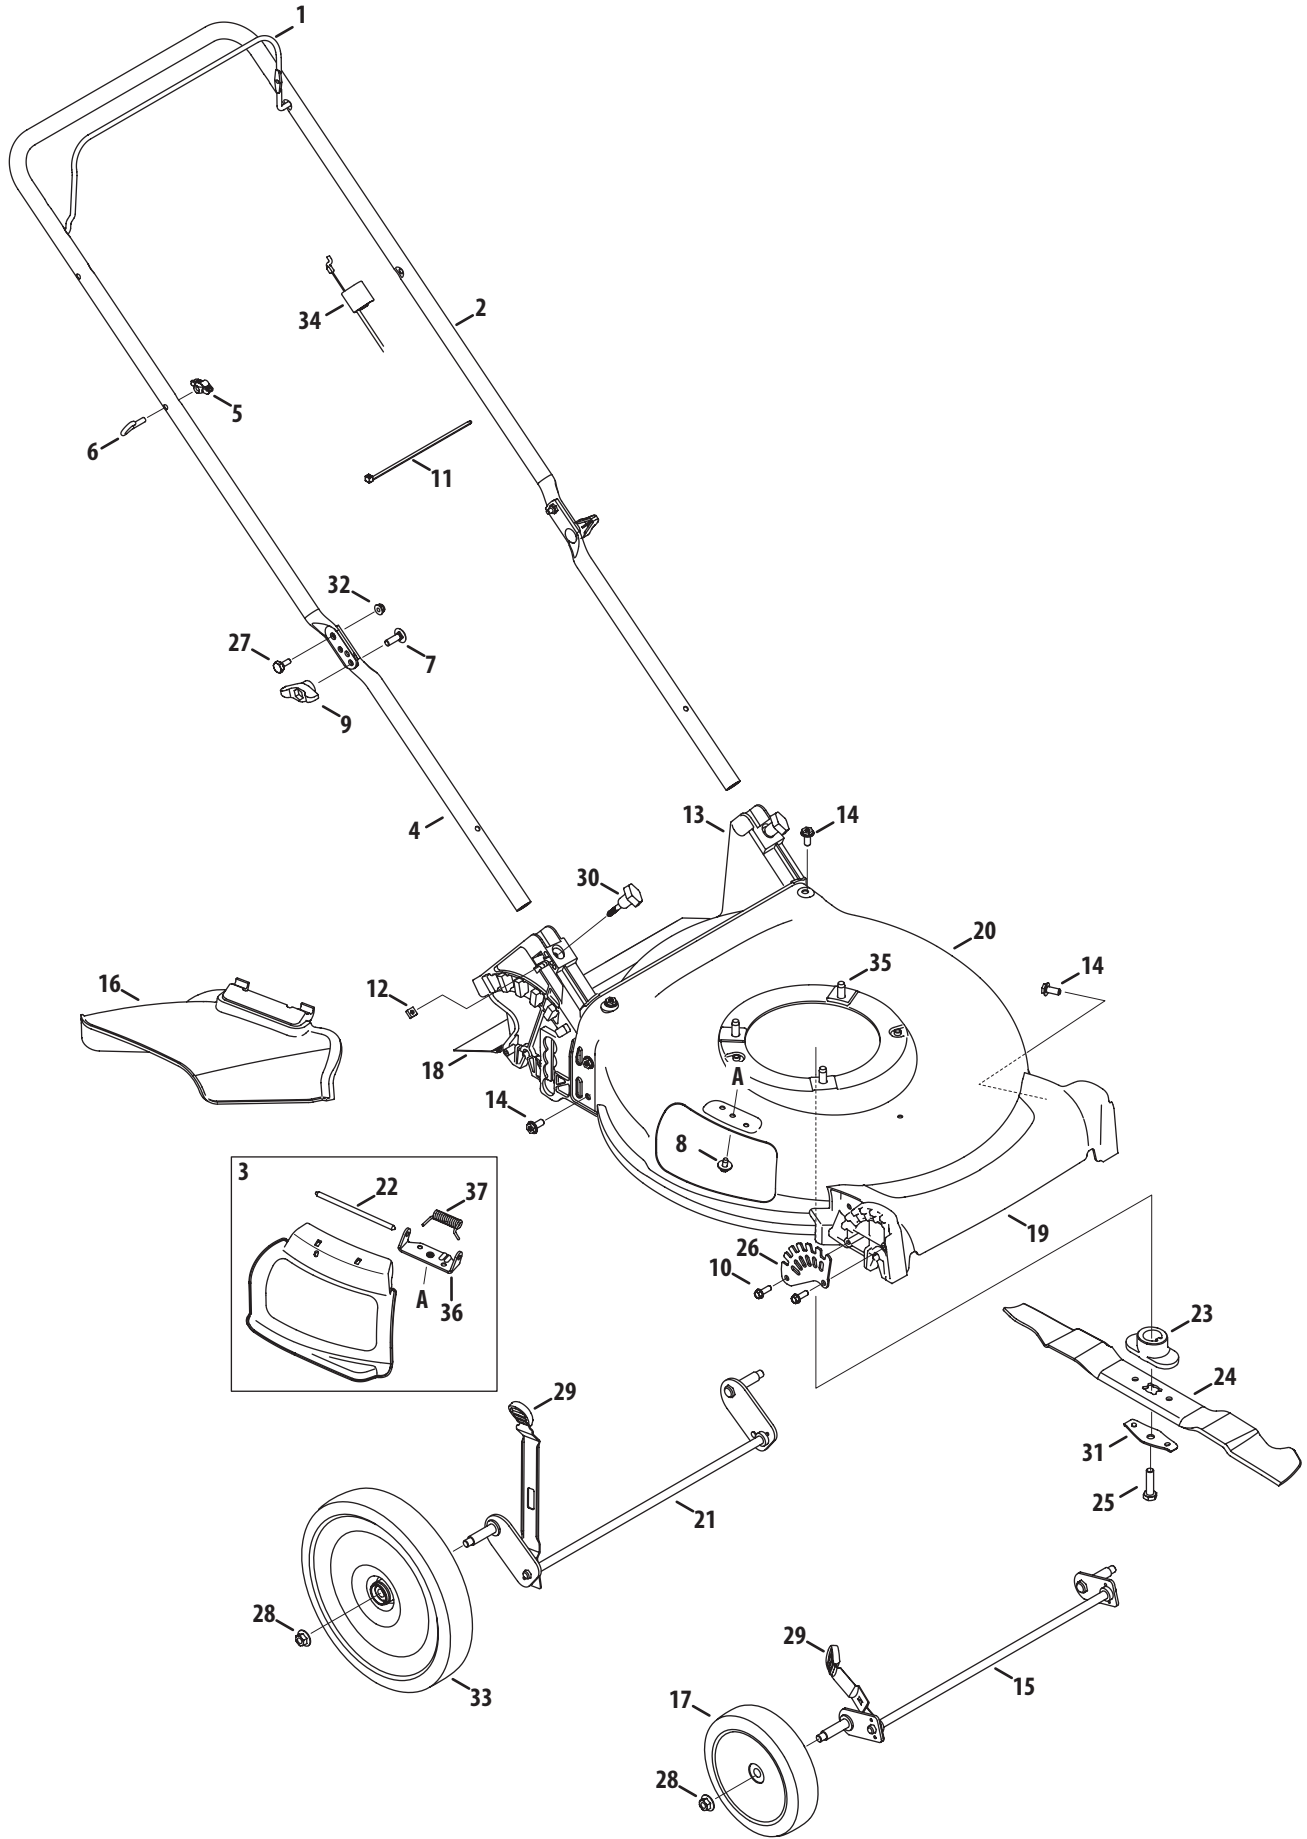

Model Series 11A-BOX

Model Series 11A-BOX

Ref No.	Part Number	Description
1	747-05184A	Blade Control
2	749-04680	Upper Handle, Non-Adjustable
	749-04681	Upper Handle, Adjustable
3	987-02516	Hinged Mulch Plug Assembly
	987-02584	Mulch Plug Ass'y, International
4	749-04608A	Lower Handle
5	720-0279	Wing Nut
6	710-1205	Rope Guide
7	710-04998	Carriage Screw ,5/16-18
8	710-05073	Screw, 1/4-20 x .500
9	720-04122	Wing Knob
10	710-0895	Screw, 1/4-15 x .750
11	725-0157	Cable Tie
12	712-04222	Nut, Sq., 1/4-20
13	931-04486A	Rear Baffle
	931-04485A	Rear baffle (Lowes)
	931-04568A	Rear Baffle, International
14	710-04995A	Screw, 5/16-14 x .750
15	911-04143B	Front Axle Assembly
16	731-07486	Side Chute
17	734-04562	Front Wheel, 7 x 1.8, Gray
18	731-07203	Trail Shield
19	731-07078A	Front Cover

Ref No.	Part Number	Description
20	787-01869A-0638	Deck - 21" - Red
	787-01869A-0709	Deck - 21" - Green
21	911-04144A	Rear Axle Assembly
22	747-0710A	Hinge Pin
23	748-0376E	Blade Adapter
	748-04096	Blade Adapter, 25mm x 1.19
24	942-0741A	Mulching Blade
25	710-1044	Screw , 3/8-24 x 1.50
26	787-01818A	Front Height Adjuster Plate
27	738-04419A	Sldr. Screw, .375 x .126 x 1/4-20
28	712-04217	Flange Lock Nut, 3/8-16
29	720-04130	Adjustment Lever Knob
30	720-04123A	Wing Nut
31	736-0524B	Blade Bell Support
32	712-04064	Nut, Flange Lock, 1/4-20
33	634-04625	Rear Wheel, 11 x 1.8, Gray
34	946-0957	Control Cable (Briggs)
	946-04703	Control Cable (139cc)
	946-04661	Control Cable, (190cc)
35	710-04683A	TT Sems Screw, 3/8-16 x 1.0
36	787-01779	Chute Deflector Bracket
37	732-1014C	Torsion Spring