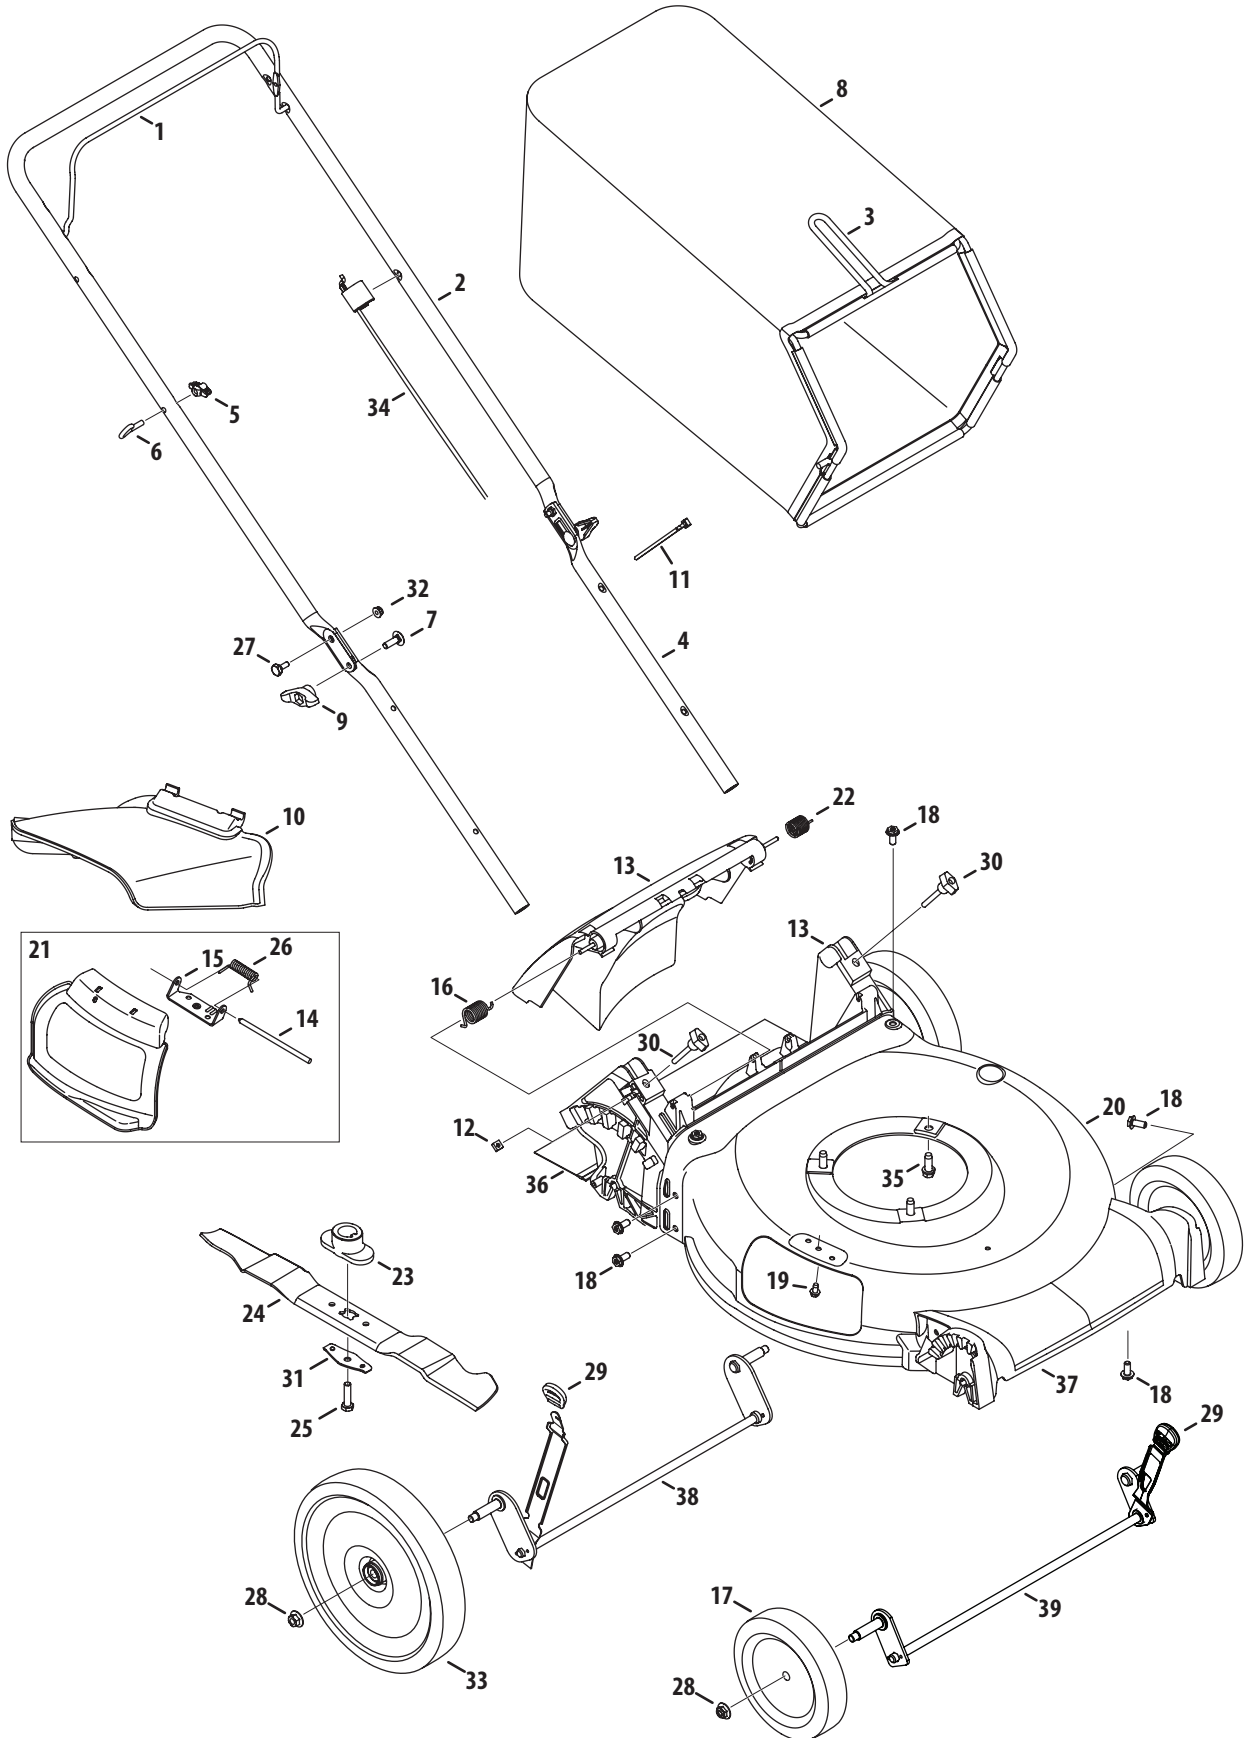

Model 11A-B96

Ref No.	Part Number	Description
1	747-05184A	Blade Control, Standard
2	749-04681	Upper Handle
3	647-04271	Grass Catcher Frame
4	749-04608A	Lower Handle
5	720-0279	Wing Nut
6	710-1205	Rope Guide
7	710-04998	Carriage Screw ,5/16-18
8	764-04077A	Grass Bag
9	720-04122	Wing Knob
10	731-07486	Side Chute
11	725-0157	Cable Tie
12	712-04222	Nut, Sq., 1/4-20
13	631-04369A	Rear Discharge Door Assembly
14	747-0710A	Hinge Pin
15	787-01779	Chute Deflector Bracket
16	732-04673	Torsion Spring - RH
17	734-04563	Font Wheel Gray
18	710-04995A	Screw, 5/16-14 x .750
19	710-05073	Screw, 1/4-20 x .500
20	787-01869A	Deck, 21"

Ref No.	Part Number	Description
21	987-02516	Hinged Mulch Plug Assembly
22	732-04674	Torsion Spring - LH
23	748-04096	Blade Adapter, 25mm x 1.19
24	942-0741A	Mulching Blade
25	710-1044	Screw , 3/8-24 x 1.50
26	732-1014C	Torsion Spring
27	738-04419A	Sldr. Screw, .375 x .126 x 1/4-20
28	712-04217	Flange Lock Nut, 3/8-16
29	720-04130	Adjustment Lever Knob
30	720-04123A	Wing Nut, Black
31	736-0524B	Blade Bell Support
32	712-04064	Nut, Flange Lock, 1/4-20
33	634-04625	Rear Wheel Gray
34	946-04661	Control Cable, 37.58"
35	710-04683A	TT Sems Screw, 3/8-16 x 1.0
36	731-07203	Trail shield
37	731-09105	Front Cover
38	911-04144A	Rear Axle Assembly
39	911-05022	Front Axle Assembly