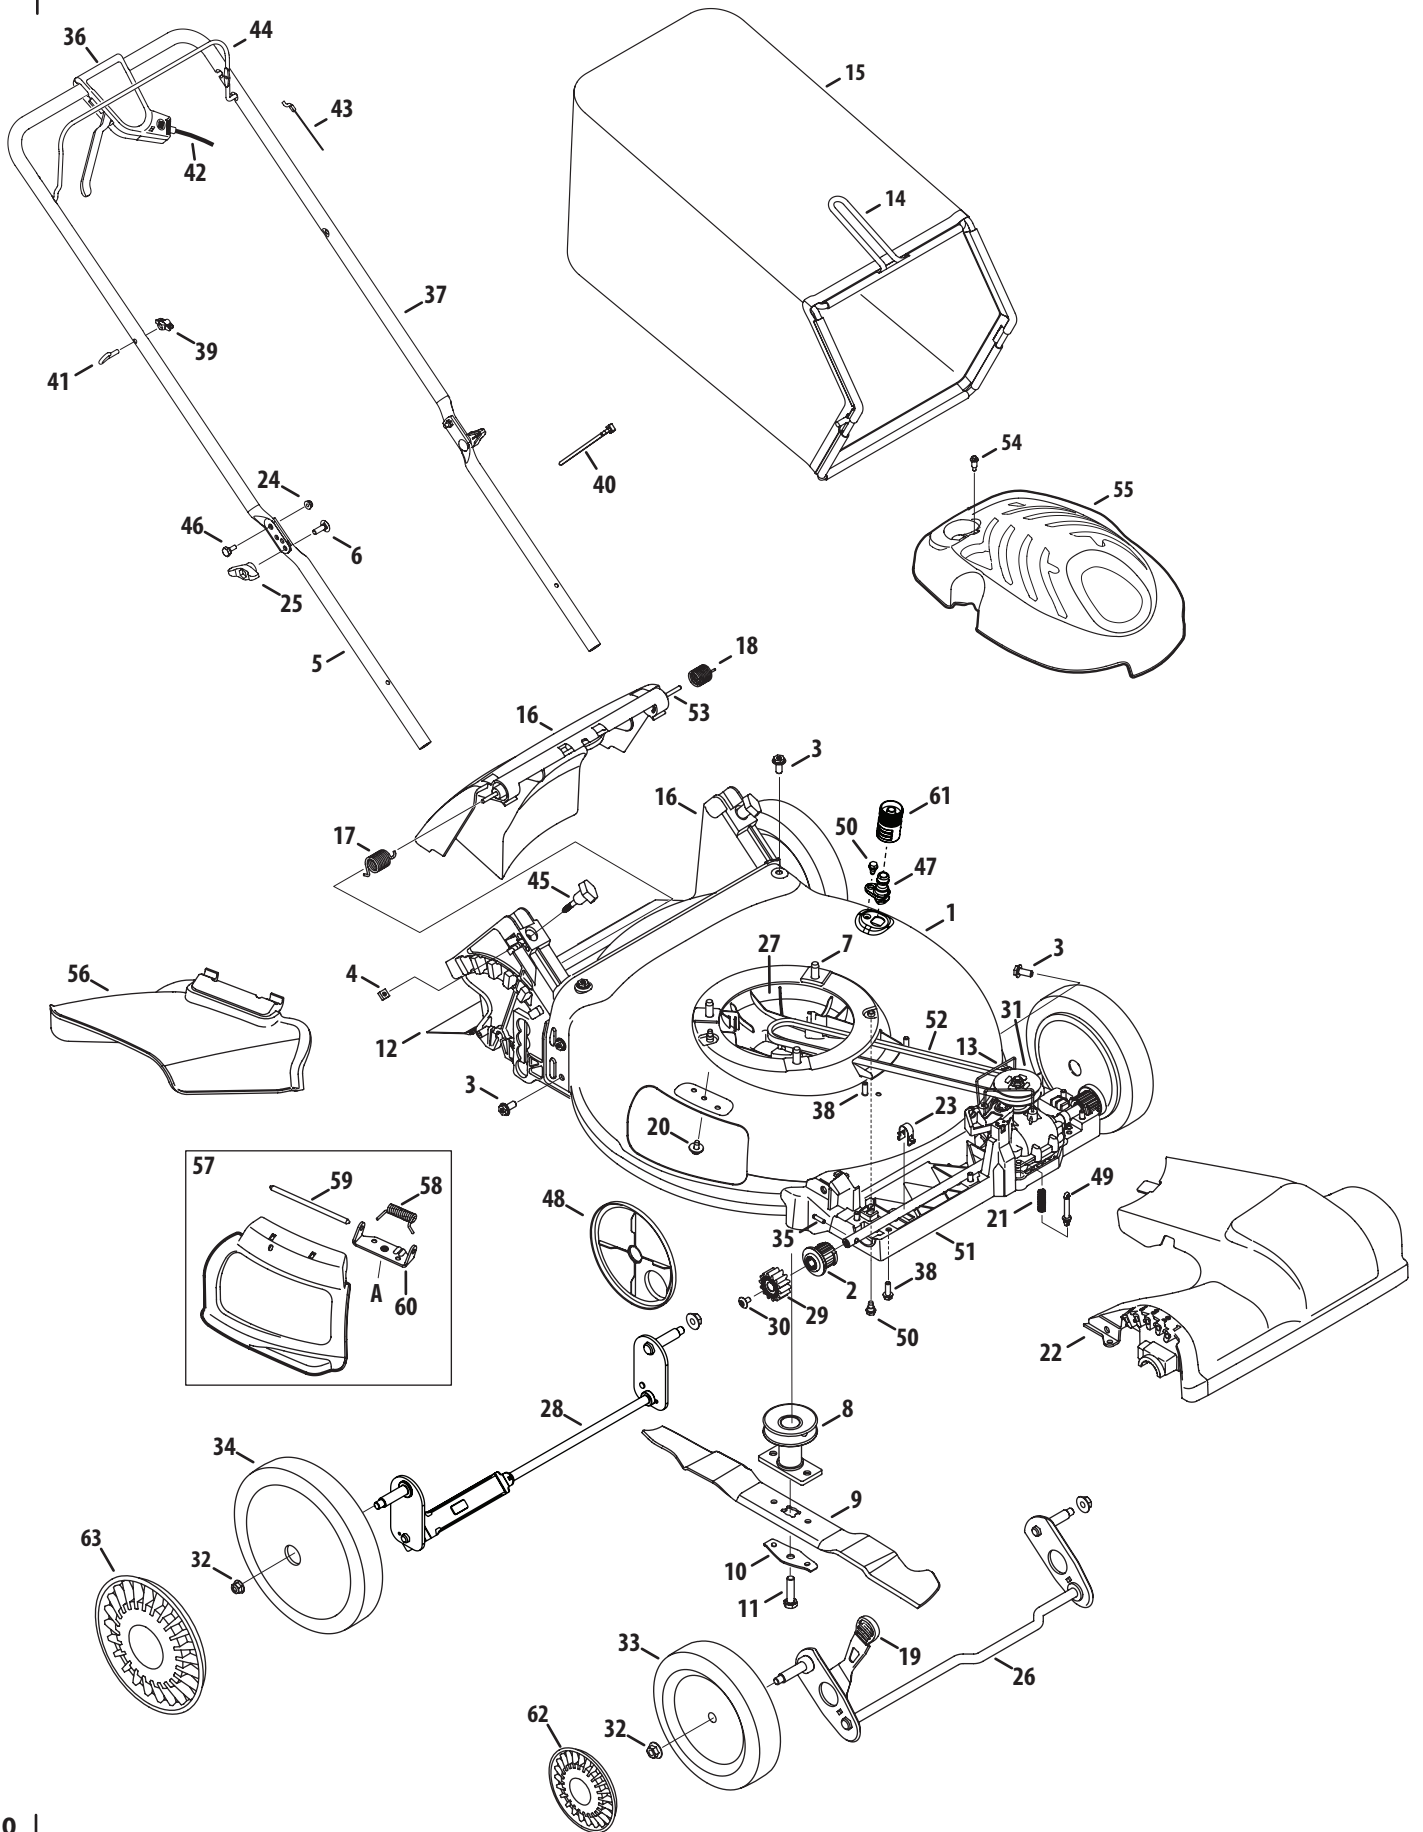

Model Series 12AVB2X

Model Series 12AVB2X

Ref No.	Part Number	Description
1	787-01871	Deck , 21"
2	941-00019	Bearing Assembly
3	710-04995A	Screw, 5/16-14 x .750
4	712-04222	Nut, Sq., 1/4-20
5	749-04608A	Lower Handle
6	710-04998	Carriage Screw ,5/16-18
7	710-04683A	Screw, 3/8-16 x 1.00
8	987-02527	Blade Adapter (173cc)
	687-02528	Blade Adapter (159cc)
9	942-0741A	Mulching Blade
10	736-0524B	Blade Bell Support
11	710-1044	Screw, 3/8-24 x 1.50
12	731-07203	Trailing Shield
13	732-04675A	Transmission Wire
14	647-04271	Grass Catcher Frame
15	764-04082A	Grass Bag
	964-04116A	Grass Bag, Yardman
16	631-04369A	Rear Discharge Door Assembly
17	732-04673	Torsion Spring - RH
18	732-04674	Torsion Spring - LH
19	720-04130	Adjustment Lever Knob
	720-04131A	Adjustment Lever Knob (Red)
20	710-05073	Screw, 1/4-20 x .500
21	732-04704	Compression Spring
22	731-07797	Front Cover
23	787-01793	Front Axle Clip
24	712-04064	Nut, Flange Lock, 1/4-20
25	720-04124	Wing Knob, Red
	720-04122	Wing Knob, Black
26	911-04150	Front Axle Assembly
27	931-04535B	Engine Baffle
28	911-04144A	Rear Axle Assembly
29	917-04801	Spur Gear, 14T - RH
	917-04802	Spur Gear, 14T - LH
30	710-04531	Screw, 1/4-20 x .390
31	918-04881A	Transmission Assembly
32	712-04217	Flange Lock Nut, 3/8-16

Ref No.	Part Number	Description
33	734-04629	Front Wheel, Black, Zag
	734-04581	Front Wheel, Gray, Pin Bar
	634-05040	Front Wheel, Black, Zag
34	634-04630	Rear Wheel, 11", Black
	634-04625	Rear Wheel, 11", Oyster Gray
35	715-04099	Dowel Pin
36	753-06060A	Control Lever Assembly
37	749-04679	Upper Handle
38	710-0895	Screw, 1/4-15 x .750
39	720-0279	Knob
40	725-0157	Cable Tie
41	710-1205	Rope Guide
42	946-04655A	Drive Cable
43	946-04703	Control Cable
	946-04661	Control Cable (Briggs)
44	747-05209A	Blade Control
45	720-04127A	Wing Nut, Red
	720-04123A	Wing Nut, Black
46	738-04419A	Sldr. Screw, .375 x .126 x 1/4-20
47	731-07487	Water Nozzle
48	731-07240A	Wheel Dust Cover
49	731-07355	Spring Body
50	738-04278	Scr., Shldr., 1/4-20 x .50
51	731-07789	Lower Tray
52	954-04260	V-Belt
53	747-05183	Pivot Rod
54	710-04744†	Screw, #12-16 x 1.00
55	931-04471†	Engine Shroud, Oyster Gray
56	731-07486	Side Discharge Chute
57	987-02516	Mulch Plug (Incl. 58-60)
58	732-1014C	Torsion Spring
59	747-0710A	Hinge Pin
60	787-01779	Chute Deflector Bracket
61	921-04041	Water Nozzle Adapter
62	731-08202†	Hubcap, 7", Grey
	731-09429†	Hubcap, 8", Grey
63	731-07875†	Hubcap, 11", Grey

† If Equipped