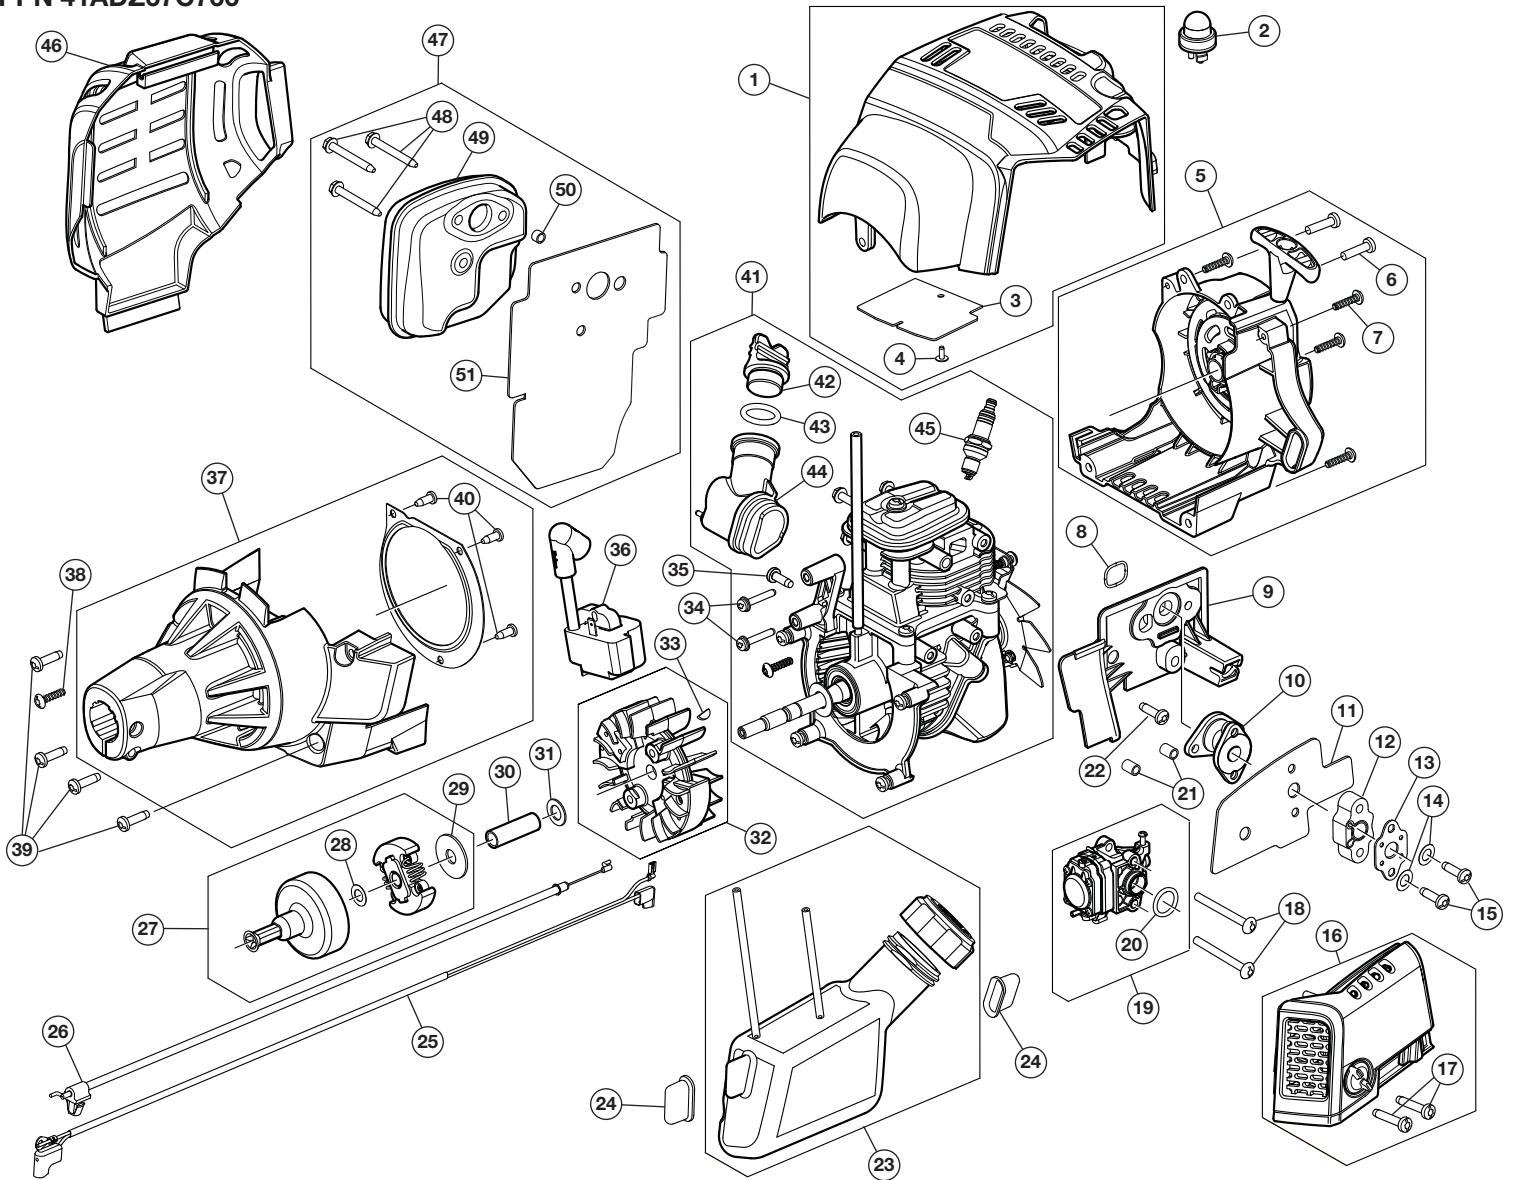

# REPLACEMENT PARTS - MODEL TB675 EC

## 4-CYCLE GAS TRIMMER

PPN 41ADZ67C766

Item	Part No.	Description
1	753-08116	Top Housing Assembly
2	731-05509	Air Purge Primer
3	721-04636	Top Cover Gasket
4	710-05279A	Screw
5	753-08110	Starter Housing Assembly
6	791-181020	Screw
7	710-04194	Screw
8	721-04466	O-Ring
9	731-08365	Intake Port
10	753-08053	Boot Assembly
11	721-04630	Carburetor Gasket
12	731-08857A	Insulator
13	791-181709	Insulator Gasket
14	791-182409	Washer
15	791-181003	Screw
16	753-08111	Air Cleaner Assembly
17	710-06106	Screw
18	753-05253	Screw
19	753-08057	Carburetor Assembly
20	791-181751	O-Ring
21	750-05471	Air Cleaner Spacer
22	791-181003	Screw
23	753-08112	Fuel Tank Assembly
24	753-05259	Fuel Tank Pad
25	753-06167	Lead Wire
26	746-05053	Throttle Cable

# REPLACEMENT PARTS - MODEL TB675 EC 4-CYCLE GAS TRIMMER

PPN 41ADZ67C766

Item	Part No.	Description
1	753-04234	Throttle Housing Assembly (includes 2 - 4)
2	791-182405	Switch Assembly
3	791-182690	Throttle Trigger Spring
4	753-04119	Throttle Trigger
5	753-04236	Upper Drive Shaft Assembly
6	746-05053	Throttle Cable Assembly
7	753-06039	D-Handle Assembly (includes 8)
8	753-06040	Bolt
9	753-1190	Split Boom Coupler (includes 10 -11)
10	791-181617	Coupler Bolt
11	791-182057	Coupler Anti-Rotation Screw
12	753-06881	Lower Drive Shaft Housing
13	753-05267	Lower Flexible Drive Shaft
14	753-06125	Shield Mount Screw Assembly
15	753-08122	Gearbox Assembly (includes 16)
16	753-05698	Screw
17	753-06123	Shield Assembly (includes 18)
18	753-06126	Blade Assembly
19	753-08156	Cutting Head Assembly (includes 20)
20	753-08157	Bump Knob