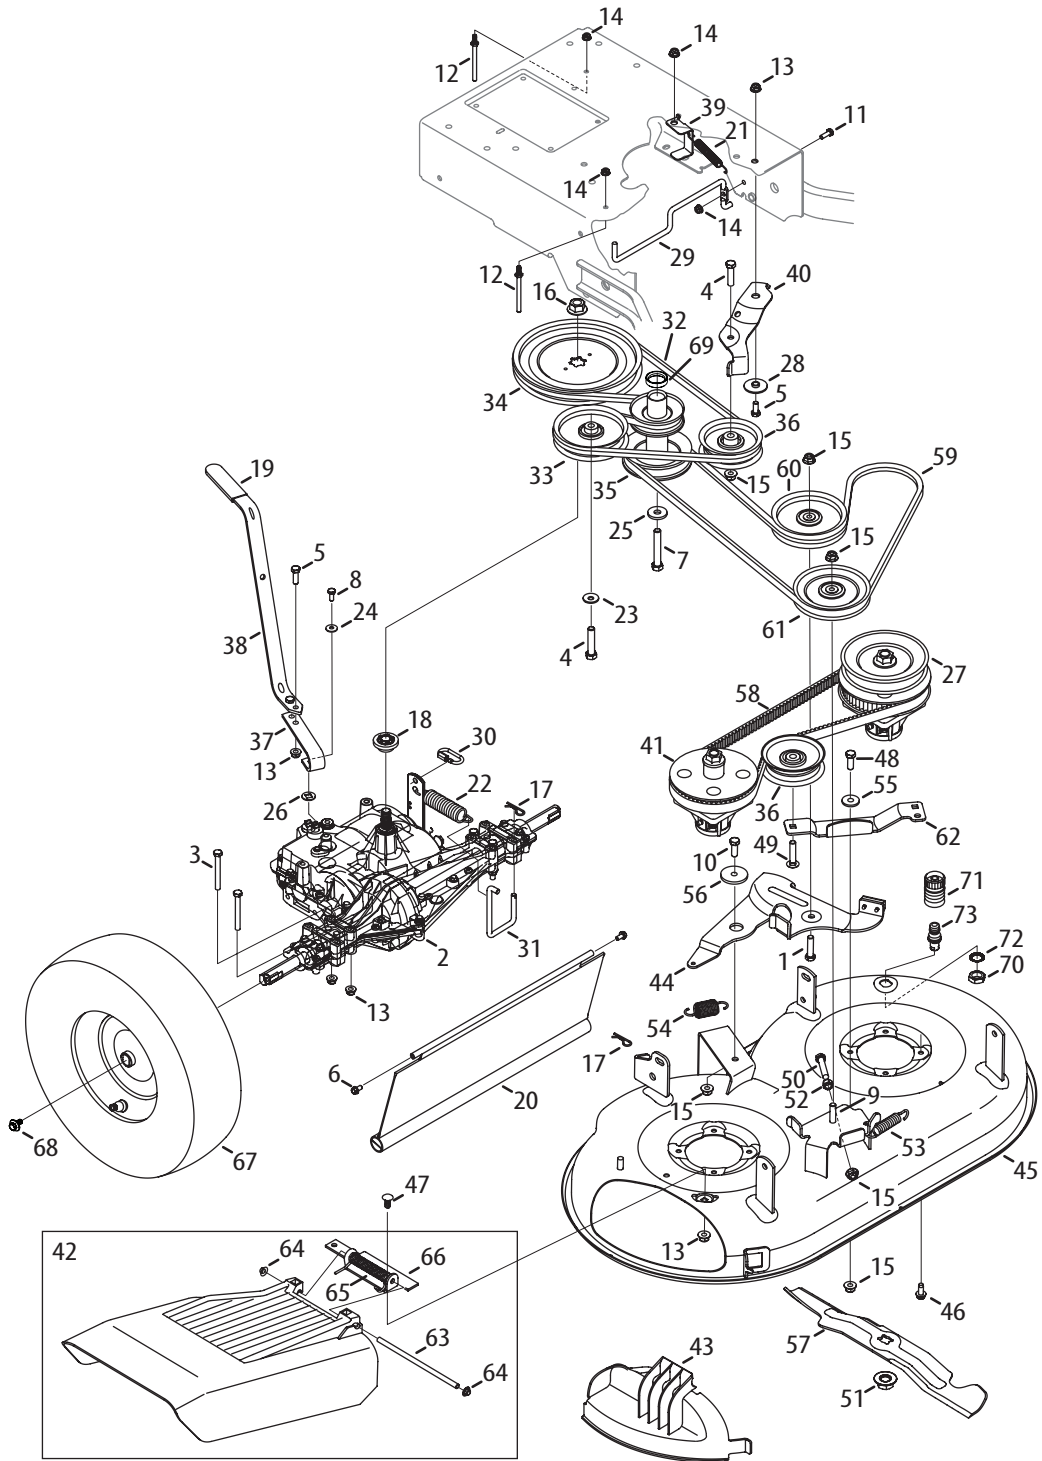

Component	Part Number and Description
	759-3336 Spark Plug
	BS-797007 Air Filter Cartridge
	951-12182 Fuel Cap
	BS-394358S Fuel Filter
	954-04139 Belt (Mowing Deck Engagement)
	942-04154A Deck Blade
	734-04243 Wheel (Front) 634-04285 Wheel (Back)

Component	Part Number and Description
	925-1707D†      Battery
	946-04604      Throttle/Choke Control (Cable)
	925-1745A†      Ignition Key
	931-04244      Discharge Chute Assembly
	631-04252      Mulch Baffle
	731-05766      Trail Shield

# TB WC33 XP (12AE763Z)

Ref.	Part Number	Description
1	710-3005	Hex Head Cap Screw, 3/8-16 x 1.75
2	918-04639	4 Speed Drive Assembly, Tecumseh
3	710-0176	Hex Head Cap Screw, 5/16-18 x 2.75
4	710-0347	Hex Head Cap Screw, 3/8-16 x 1.75
5	710-0376	Hex Head Cap Screw, 5/16-18 x 1.00
6	710-04669	Screw, 10-16 x 0.625
7	710-04377	HHCS, 7/16-20 x 2.75
8	710-0513	Hex Head Cap Screw, 1/4-28 x .625
9	710-0520	Hex Head Cap Screw, 3/8-16 x 1.50
10	710-3005	Hex Head Cap Screw, 3/8-16 x 1.25
11	710-3015	Hex Head Cap Screw, 1/4-20 x .75
12	911-1000	Belt Keeper, .25 DIA X 3.0
13	712-04063	Flangelock Nut, 5/16-18
14	712-04064	Flangelock Nut, 1/4-20
15	712-04065	Flangelock Nut, 3/8-16
16	712-0700	Flange Nut, 9/16-18
17	914-0145	Click Pin, .092 x 1.64 LG
18	718-04407	Spline Pulley Hub, 5/8
19	720-04191	Grip, Red
20	731-05766	Trailshield, 8.35 x 19.17
21	732-04409	Extension Spring, Wheel Drive
22	732-04443A	Extension Spring, Brake
23	736-0105	Washer, Spring, .401 x .870 x .063
24	736-0270	Washer, Bell, .265 x .75 x .062
25	736-0322	Washer, Flat, .450 x 1.250 x .164
26	736-04256	Washer, Flat, .39 x .87 x .06
27	918-04438C	Drive Spindle Assembly
28	738-04166	Spacer, Shoulder, .5000 x .1475
29	747-04635A	Belt Keeper Rod
30	747-05571	Coupling Link, 3/16
31	747-04678A	Brake Spring Mounting Rod
32	954-04145A	V Belt, 4L 64.2
33	756-04129B	Idler Pulley, 4.25 DIA
34	756-04258	Flat Sheave, DIA 7.75
35	756-04260	Engine Pulley, 3.20 x 4.35 DIA
36	756-04280A	Idler Pulley, 3.50 DIA
37	787-01469B	Lower Shaft Lever