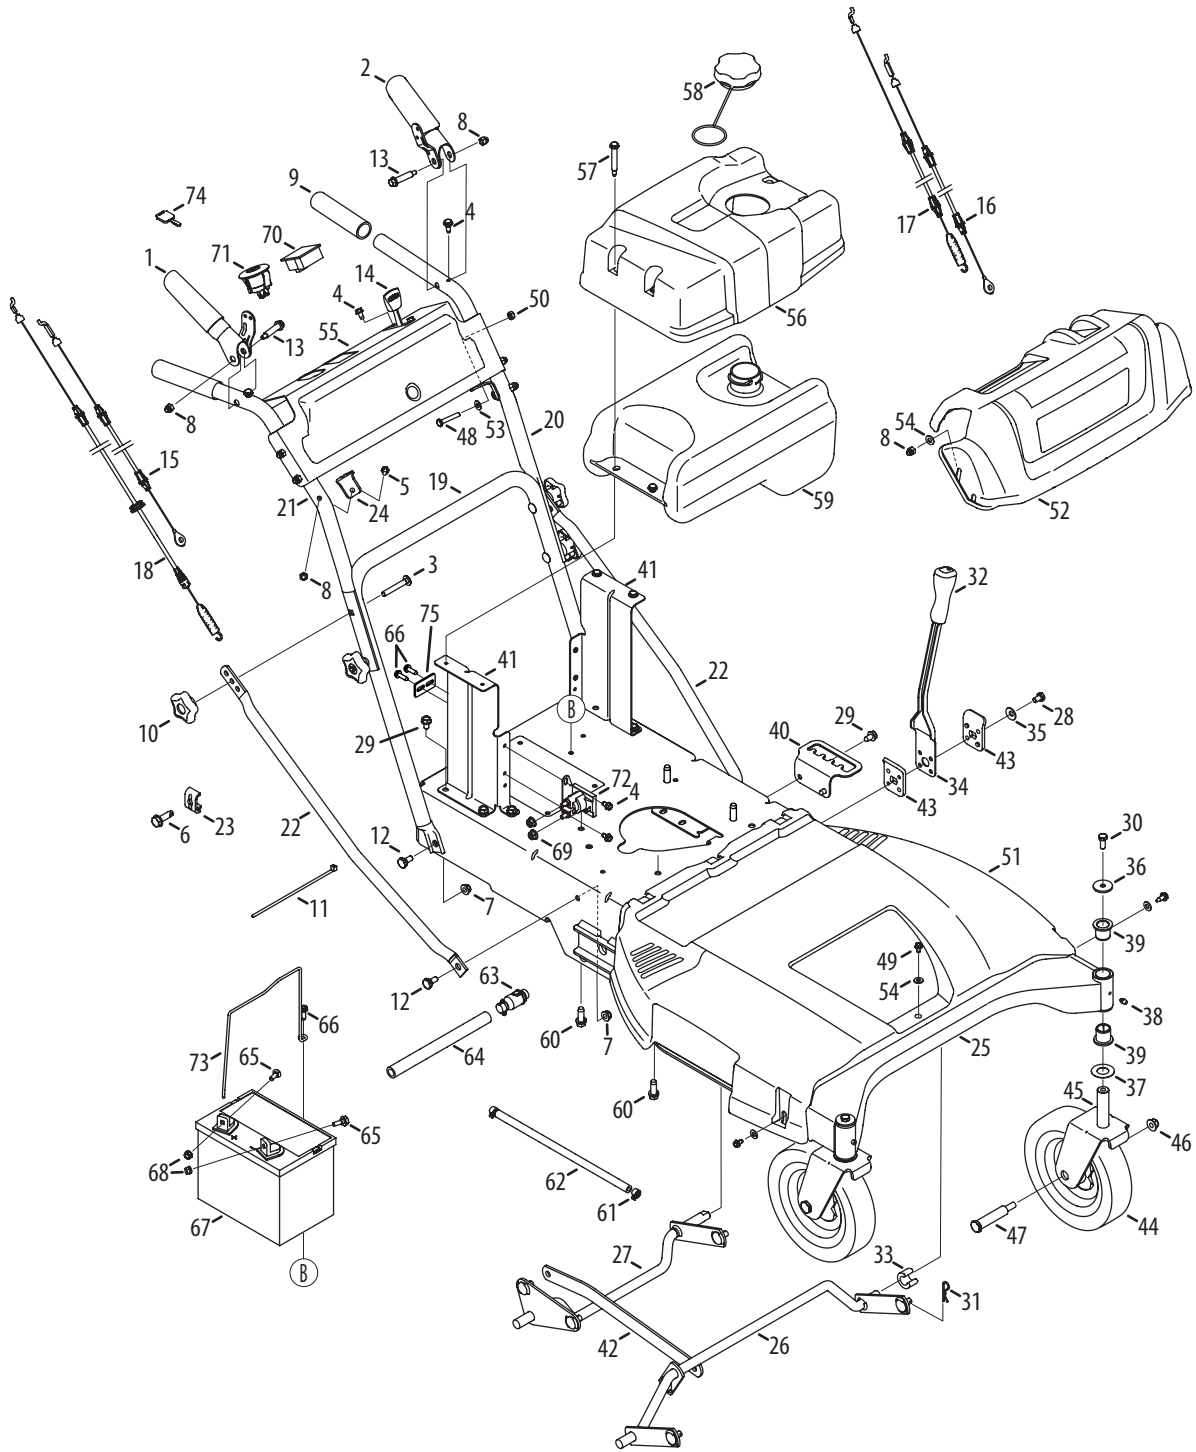

TB WC33 XP (12AE763Z)

Ref.	Part Number	Description
1	687-02614	RH Lever Assembly Bracket
2	687-02615	LH Lever Assembly Bracket
3	710-0572	Screw, Carriage, 5/16-18 x 2.25
4	710-0599	Screw, 1/4-20 x 0.500
5	710-0606	Hex Screw, 1/4-20 x 1.50
6	710-1237	Screw, #10-32 x 0.625
7	712-04063	Nut, Flangelock, 5/16-18
8	912-0442	Lock Nut Cap, 1/4-20
9	720-04190	Grip, 1.0 ID x 5.0 LG
10	720-04072A	Star Knob, 5/16-18
11	725-0157	Cable Tie, 3/16 x .05 x 7.4
12	938-0140	Screw, Shoulder, .435 x .178-5/16 x .56
13	938-1226	Screw, Shoulder, .375 x 1.355 x 1/4-20
14	946-04604	Throttle/Choke Cable, 38.0 x 1.1 EXT
15	946-04606	RH Brake Cable, Tecumseh Trans.
16	946-04608	LH Brake Cable, Tecumseh Trans.
17	946-04609	Wheel Clutch Cable
18	946-04610	Deck Clutch Cable
19	749-04330	Lower Handle
20	749-04331	Upper LH Handle
21	749-04332	Upper RH Handle
22	749-04333	Adjustable Handle Brace
23	751B221535	Casing Clamp
24	787-01490A	RH Cable Mount Bracket
—	787-01491A	LH Cable Mount Bracket
25	687-02591	Frame Assembly
26	687-02265	Front Deck Lift Assembly
27	687-02419	Rear Deck Lift Assembly
28	710-04312	Hex Screw, 5/16-18 x .50
29	710-0604A	Screw, 5/16-18 x 0.625
30	710-0627	Hex Screw, 5/16-24 x .750
31	914-0145	Click Pin, .092 x 1.64 LG
32	720-04189	Grip Handle, 1/2
33	731-05791	Plastic Spacer, .63 ID x .75 LG
34	732-04418A	Deck Height Lever
35	736-0242	Washer, Bell, .340 x .872 x .060
36	736-0343	Washer, Flat, .330 x 1.25 x .120
37	936-0351	Washer, Flat, .760 ID x 1.50 OD
38	937-3000	Drive Lube Fitting, 3/16
39	741-0660A	Flange Bearing, .760 x .941 x 1.0
40	787-01496	Height Adjustment Bracket

Ref.	Part Number	Description
41	787-01507	Fuel Tank Mount Bracket
42	787-01510	Link Pivot Bracket
43	787-01521	Lever Pivot Bracket
44	734-04243	Caster, Wheel, 8 x 1.75
—	941-0706	Bearing, Flange w/ftg
45	687-02263	Wheel Caster Bracket
46	712-04065	Nut, Flangelock, 3/8-16
47	738-04216A	Bolt, Shoulder, .625 x 2.515 x 3/8-16
48	710-0136	Hex Screw, 1/4-20 x 1.75
49	710-0896	Screw, 1/4-14 x 0.625
50	712-3006	Nut, Hex, 1/4-20
51	931-05684	Belt Cover
52	731-05937A	Handle Panel, Black
53	736-0270	Washer, Bell, .265 x .75 x .062
54	936-0463	Washer, Flat, .25 x .630 x .0515
55	787-01548	Hour Meter and Key Handle Panel
56	931-06935A	Fuel Tank Cover
57	738-04282	Screw, Shoulder, 1/4-20 x .32 x 1.8
58	951-12182	Fuel Cap
59	951-04322	Fuel Tank
60	710-1315	Screw, 3/8-16 x 1.250
61	726-0205	Hose Clamp, .490 DIA.
62	751-10349	Fuel Hose, Low Permeation, 1/4
63	951-10517A	Oil Drain
64	751-3141-14	Extension Hose
65	710-04666	Hex Head Flange, 1/4-20 x .75
66	710-0642	Screw, 1/4-20 x 0.750
67	925-1707D	Battery, 155 CCA WET
68	712-0271	Sems Nut, 1/4-20
69	712-04064	Nut, Flangelock, 1/4-20
70	925-04022B	Hour Meter
71	925-04228	Key Switch
72	725-04439	Solenoid, 12V, 100 AMP
73	747-04657	Battery Hold Down Strap
74	925-1745A	Key
75	787-02009	Plate, Shift
—	925-05266	Wiring Harness (Not Shown)
—	725-04478	Starter Wire (Not Shown)
—	712-0266A	Nut, Jamlock, 3/8-16 (Not Shown)
—	751-12089-28	Vent Hose, 3/16 (not shown)