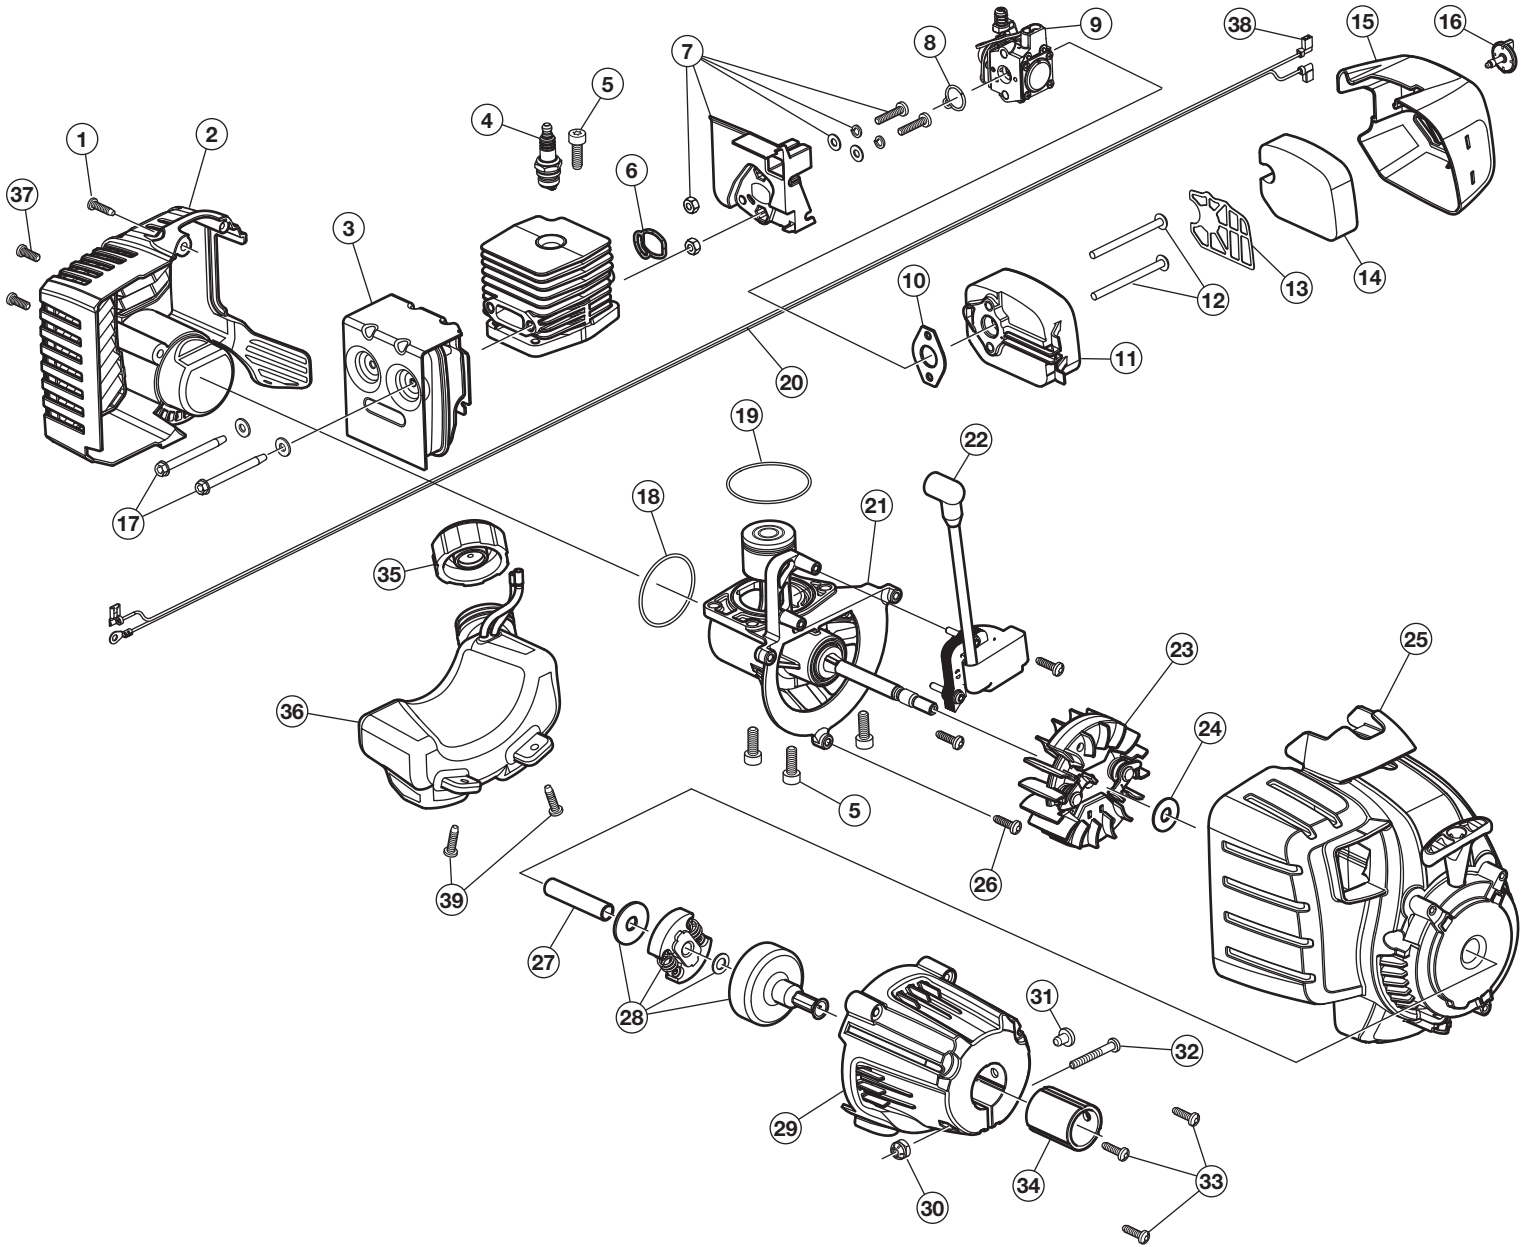

REPLACEMENT PARTS - MODEL RM4625

2-CYCLE GAS CULTIVATOR

PPN 21AK125G983

Item	Part No.	Description	Item	Part No.	Description
1	791-181345	Screw	21	753-06841	Shortblock (includes 4, 5, 19, 22, 23, 24)
2	753-06833	Housing, Rear (includes 1, 18 and 37)	22	753-06840	Module
3	753-06792	Muffler	23	753-06175	Flywheel
4	753-06193	Spark Plug	24	753-06247	Washer
5	791-182723	Screw	25	753-06842	Housing, Starter
6	753-06184	O-Ring	26	791-181862	Screw
7	753-06189	Insulator Assembly (includes 6 and 8)	27	753-06218	Spacer
8	753-06185	O-Ring	28	753-05860	Clutch Assembly
9	753-06190	Carburetor	29	753-06843	Clutch Cover
10	753-06253	Gasket	30	791-180217	Nut
11	753-06834	Air Cleaner Base	31	753-06844	Bolt
12	753-05253	Screw	32	753-04003	Screw
13	753-06835	Plate	33	791-181345	Screw
14	753-06836	Filter	34	753-06845	Spacer, Rubber
15	753-06837	Air Cleaner Cover	35	791-182612	Fuel Cap
16	753-06838	Screw	36	753-06846	Fuel Tank (includes 35 and 39)
17	753-06294	Muffler Screw	37	791-181862	Screw
18	753-06174	O-Ring	38	791-182405	Switch
19	753-06275	O-Ring	39	791-181930	Fuel Tank Screw
20	753-06839	Lead Wire