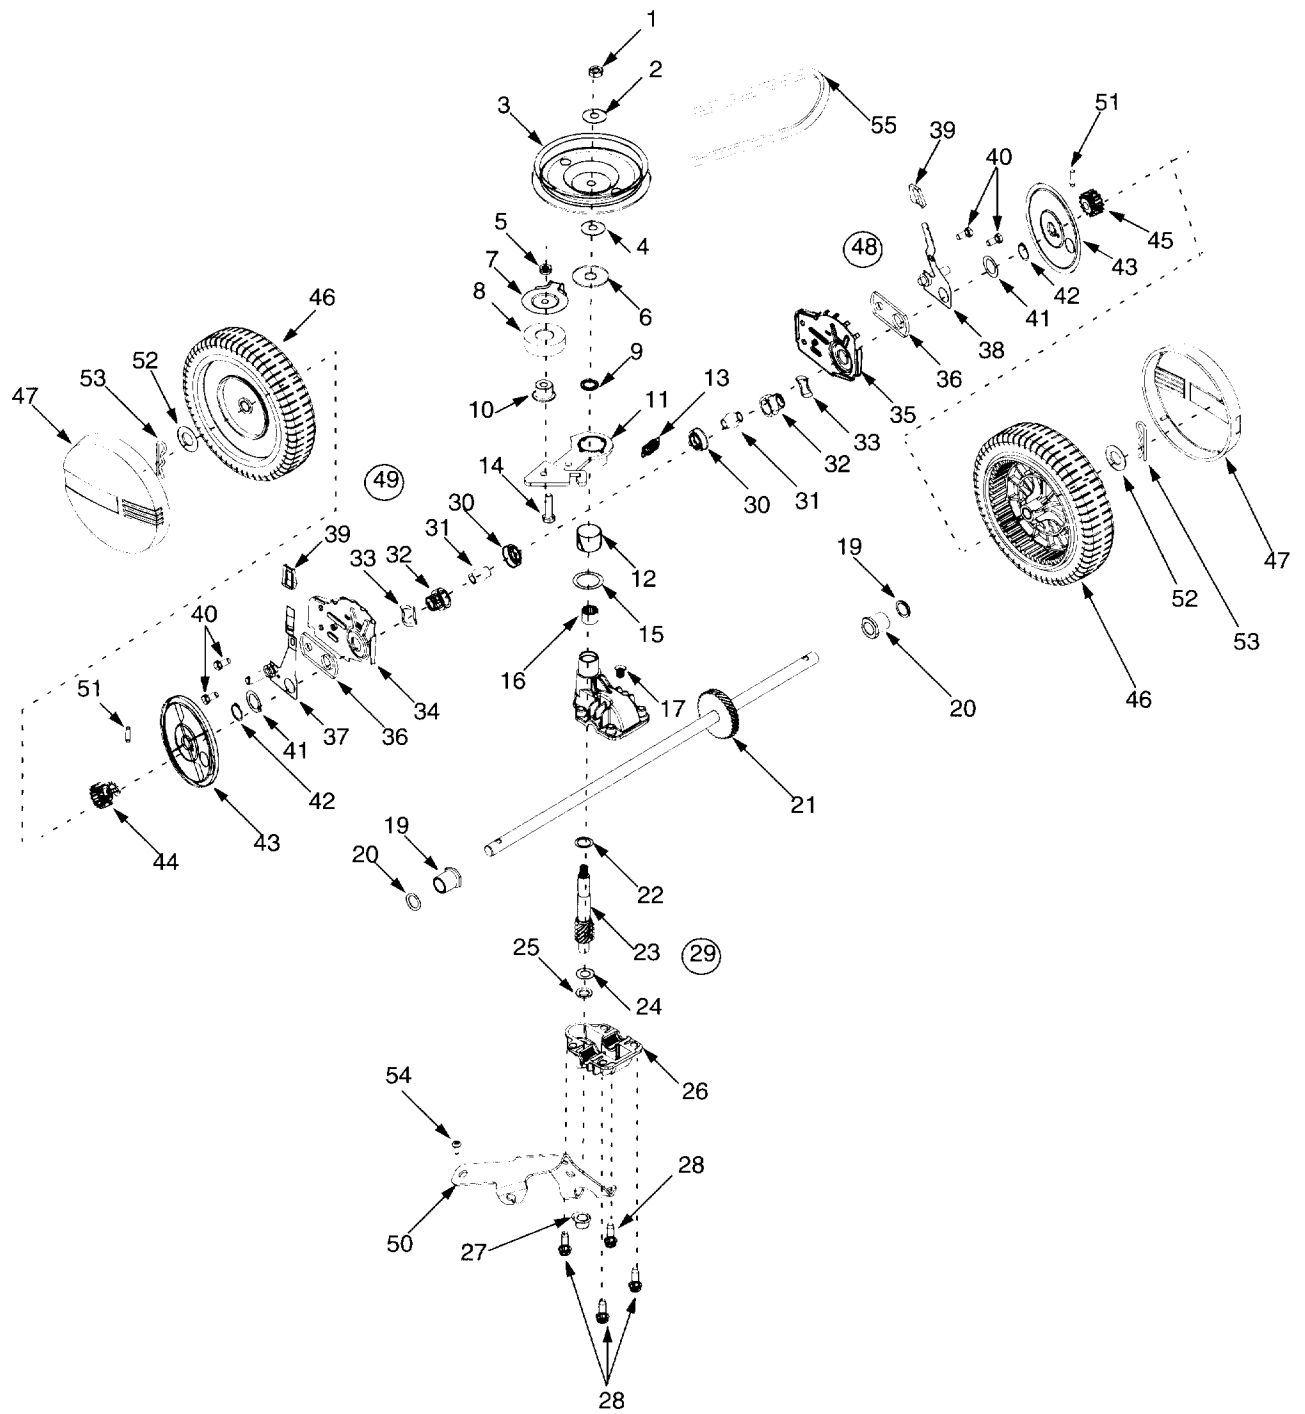

# SECTION 12: REPAIR PARTS

Ref. No.	Part No.	Code	Description	Ref. No.	Part No.	Code	Description
1.	731-1057		Upper Drive Cover	39.	756-1146		Drive Pulley
2.	731-0620		Drive Lever	40.	748-0411		Blade Adapter
3.	731-1058		Lower Drive Cover	41.	742-0741		Mulching Blade: 21"
4.	731-1059		Mounting Cap	42.	736-0452		Flat Washer .516 x 1.5 x .134
5.	710-0841		Screw # 10-12 x .75	43.	710-0606		Hex Screw 1/4-20 x 1.50
6.	746-0960		Drive Cable	44.	710-1257		Hex Screw 3/8-24 x 2.50
7.	747-0824		Control Lever	45.	749-0907A		Lower Handle
8.	749-0439B		Upper Handle: Deluxe Style	52.	712-0798		Hex Nut 3/8-16
9.	746-0875		Throttle Housing	53.	736-0356		Bell Washer .39 I.D. x 1.38 O.D.
10.	736-0501		Curved Washer .663 x .980 x .014	54.	712-3005		Hex Flange Lock Nut 3/8-16
11.	746-0876		Throttle Lever	55.	710-0896		Hex Scr. w/Washer 1/4-14 x .625
12.	710-0605		Oval C-Sunk Screw 1/4-20 x 1.81	56.	682-3056 682-3057		Handle Bracket Ass'y. RH Handle Bracket Ass'y. LH (not shown)
13.	720-0279		Handle Knob	57.	736-0270		Bell Washer .265 x .75 x .062
14.	720-0276		Handle Knob	58.	710-0599		Hex Screw TT 1/4-20 x .500
15.	710-1205		Eye Bolt	59.	17488 17489		Pivot Bar RH Pivot Bar LH (not shown)
16.	746-0841		Throttle Cable: 60"	60.	732-0866		Height Adj. Lever
17.	710-1174		Carriage Bolt 5/16-18 x 2.0	61.	720-0312		Foam Grip
18.	746-0554		Control Cable: 40.5"	62.	738-0507B		Shoulder Scr. .500 Dia. x .434
19.	726-0240		Cable Tie	63.	736-0105		Washer .401 x .870 x .063
20.	714-0104		Cotter Pin	64.	734-1860		Wheel Assembly: 14 x 2 Yellow Link Trd.
21.	710-1007		TT Screw w/Hex Lock Washer Head		734-1871		Wheel Assembly: 14 x 2 Yellow Bar Trd.
23.	664-0084		Grassbag Assembly	65.	736-0182		Spring Washer .50 I.D. x 1.0 O.D.
24.	7510042824		Screw # 12 x .457	66.	736-0456		Flat Washer .510 x 1.373 x .04
25.	631-0075		Engine Spacer	67.	738-0481		Shoulder Screw .500 x 2.62 3/8-16
26.	751B213146		Clamp Casing	68.	732-0700		Wire
27.	710-1237		Hex Screw TT #10-32 x .625	69.	731-1236		Rear Trailing Shield
28.	782-0080		Deck: 21" Rear Discharge	70.	747-0996		Pivot Rod
29.	782-5004		Rear Baffle RH	71.	732-0809		Torsion Spring
30.	710-1017		Screw AB: 1/4-14: .625	72.	782-7599A		Door: Rear Discharge
31.	782-5003		Rear Baffle LH	73.	747-0995		Frame: Grasscatcher
32.	710-0216		Hex Screw 3/8-16 x .75	74.	712-0271	N	Hex Nut
33.	736-0331		Bell Washer .39 x 1.13 x .062	75.	711-1283	N	Screw
34.	712-0798		Hex Nut 3/8-16	76.	782-5007		Mulching Baffle
35.	731-1937		Transmission Cover: Yellow				
36.	782-5002		Front Baffle				
37.	754-0465		V Belt				
38.	712-0324		Hex Nut 1/4-20				