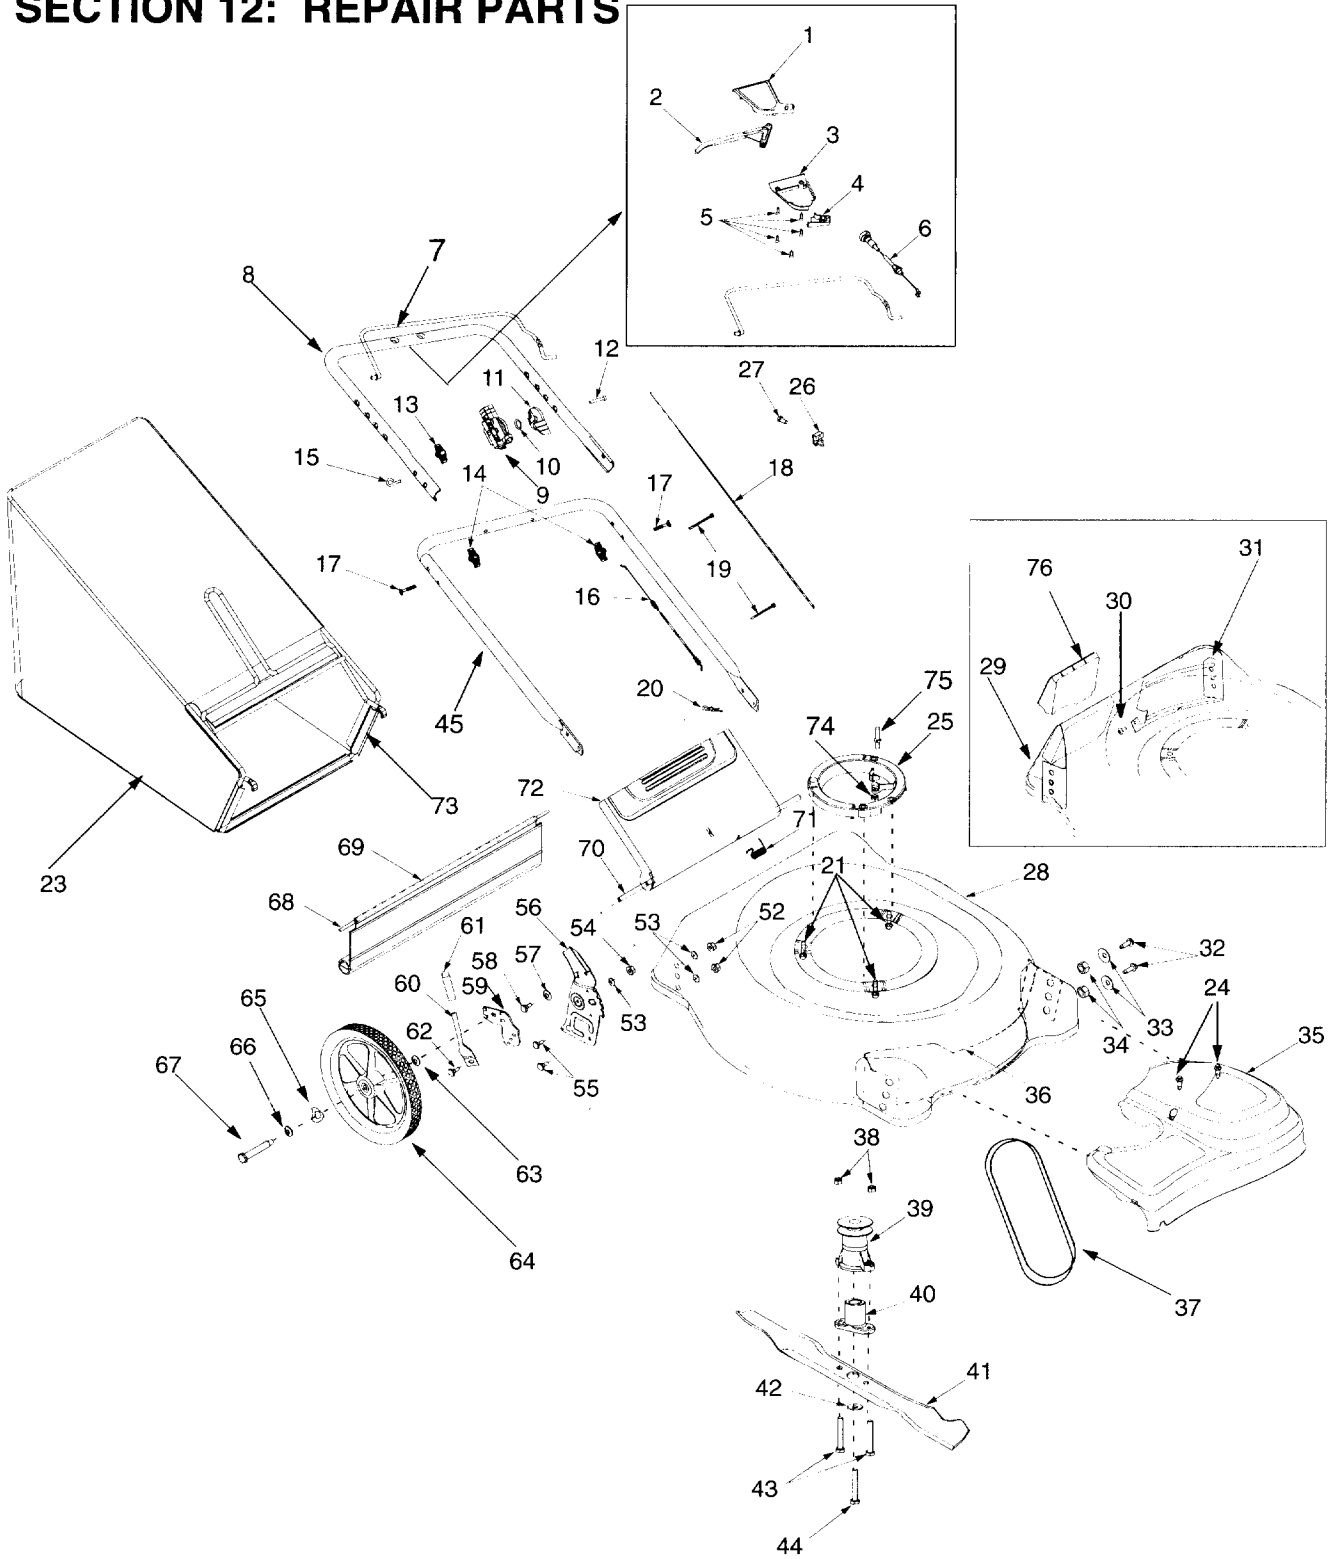

# SECTION 12: REPAIR PARTS

Ref. No.	Part No.	Code	Description	Ref. No.	Part No.	Code	Description
1.	731-1057		Upper Drive Cover	39.	756-1146		Drive Pulley
2.	731-0620		Drive Lever	40.	748-0411		Blade Adapter
3.	731-1058		Lower Drive Cover	41.	742-0741		Mulching Blade: 21"
4.	731-1059		Mounting Cap	42.	736-0452		Flat Washer .516 x 1.5 x .134
5.	710-0841		Screw # 10-12 x .75	43.	710-0606		Hex Screw 1/4-20 x 1.50
6.	746-0960		Drive Cable	44.	710-1257		Hex Screw 3/8-24 x 2.50
7.	747-0824		Control Lever	45.	749-0907A		Lower Handle
8.	749-0439B		Upper Handle: Deluxe Style	52.	712-0798		Hex Nut 3/8-16
9.	746-0875		Throttle Housing	53.	736-0356		Bell Washer .39 I.D. x 1.38 O.D.
10.	736-0501		Curved Washer .663 x .980 x .014	54.	712-3005		Hex Flange Lock Nut 3/8-16
11.	746-0876		Throttle Lever	55.	710-0896		Hex Scr. w/Washer 1/4-14 x .625
12.	710-0605		Oval C-Sunk Screw 1/4-20 x 1.81	56.	682-3056 682-3057		Handle Bracket Ass'y. RH Handle Bracket Ass'y. LH (not shown)
13.	720-0279		Handle Knob	57.	736-0270		Bell Washer .265 x .75 x .062
14.	720-0276		Handle Knob	58.	710-0599		Hex Screw TT 1/4-20 x .500
15.	710-1205		Eye Bolt	59.	17488 17489		Pivot Bar RH Pivot Bar LH (not shown)
16.	746-0841		Throttle Cable: 60"	60.	732-0866		Height Adj. Lever
17.	710-1174		Carriage Bolt 5/16-18 x 2.0	61.	720-0312		Foam Grip
18.	746-0554		Control Cable: 40.5"	62.	738-0507B		Shoulder Scr. .500 Dia. x .434
19.	726-0240		Cable Tie	63.	736-0105		Washer .401 x .870 x .063
20.	714-0104		Cotter Pin	64.	734-1860		Wheel Assembly: 14 x 2 Yellow Link Trd.
21.	710-1007		TT Screw w/Hex Lock Washer Head		734-1871		Wheel Assembly: 14 x 2 Yellow Bar Trd.
23.	664-0084		Grassbag Assembly	65.	736-0182		Spring Washer .50 I.D. x 1.0 O.D.
24.	7510042824		Screw # 12 x .457	66.	736-0456		Flat Washer .510 x 1.373 x .04
25.	631-0075		Engine Spacer	67.	738-0481		Shoulder Screw .500 x 2.62 3/8-16
26.	751B213146		Clamp Casing	68.	732-0700		Wire
27.	710-1237		Hex Screw TT #10-32 x .625	69.	731-1236		Rear Trailing Shield
28.	782-0080		Deck: 21" Rear Discharge	70.	747-0996		Pivot Rod
29.	782-5004		Rear Baffle RH	71.	732-0809		Torsion Spring
30.	710-1017		Screw AB: 1/4-14: .625	72.	782-7599A		Door: Rear Discharge
31.	782-5003		Rear Baffle LH	73.	747-0995		Frame: Grasscatcher
32.	710-0216		Hex Screw 3/8-16 x .75	74.	712-0271	N	Hex Nut
33.	736-0331		Bell Washer .39 x 1.13 x .062	75.	711-1283	N	Screw
34.	712-0798		Hex Nut 3/8-16	76.	782-5007		Mulching Baffle
35.	731-1937		Transmission Cover: Yellow				
36.	782-5002		Front Baffle				
37.	754-0465		V Belt				
38.	712-0324		Hex Nut 1/4-20				