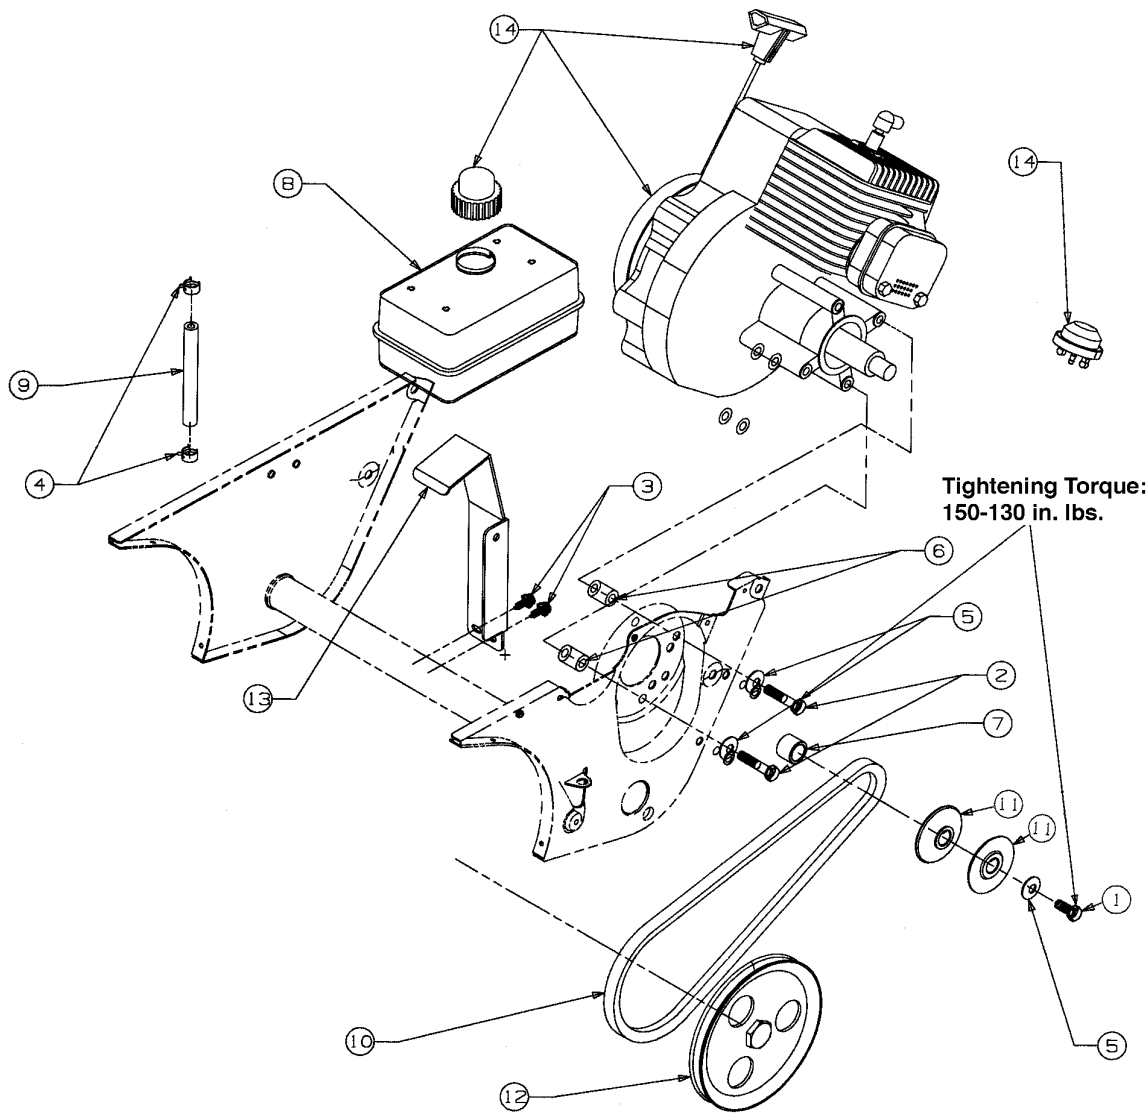

Models 140 and E142

Ref. No.	Part No.	Part Description	Ref. No.	Part No.	Part Description
1.	710-0157	Hex Cap Screw	9.	751-0535-12	Hose, Fuel — 12"
2.	710-0805	Hex Cap Screw	10.	754-0367	V-Belt
3.	710-0896	Washer Screw	11.	756-0416B	V-Pulley Half
4.	726-0205	Hose Clamp	12.	756-0550	Pulley
5.	736-0242	Bell Washer	13.	784-5177	Engine Support Bracket
6.	750-0589	Spacer	14.	—	Obtain from engine manufacturer
7.	750-0716	Spacer	N/I	OEM-390-697	Electric Start Kit (Optional)
8.	751-0352	Fuel Tank