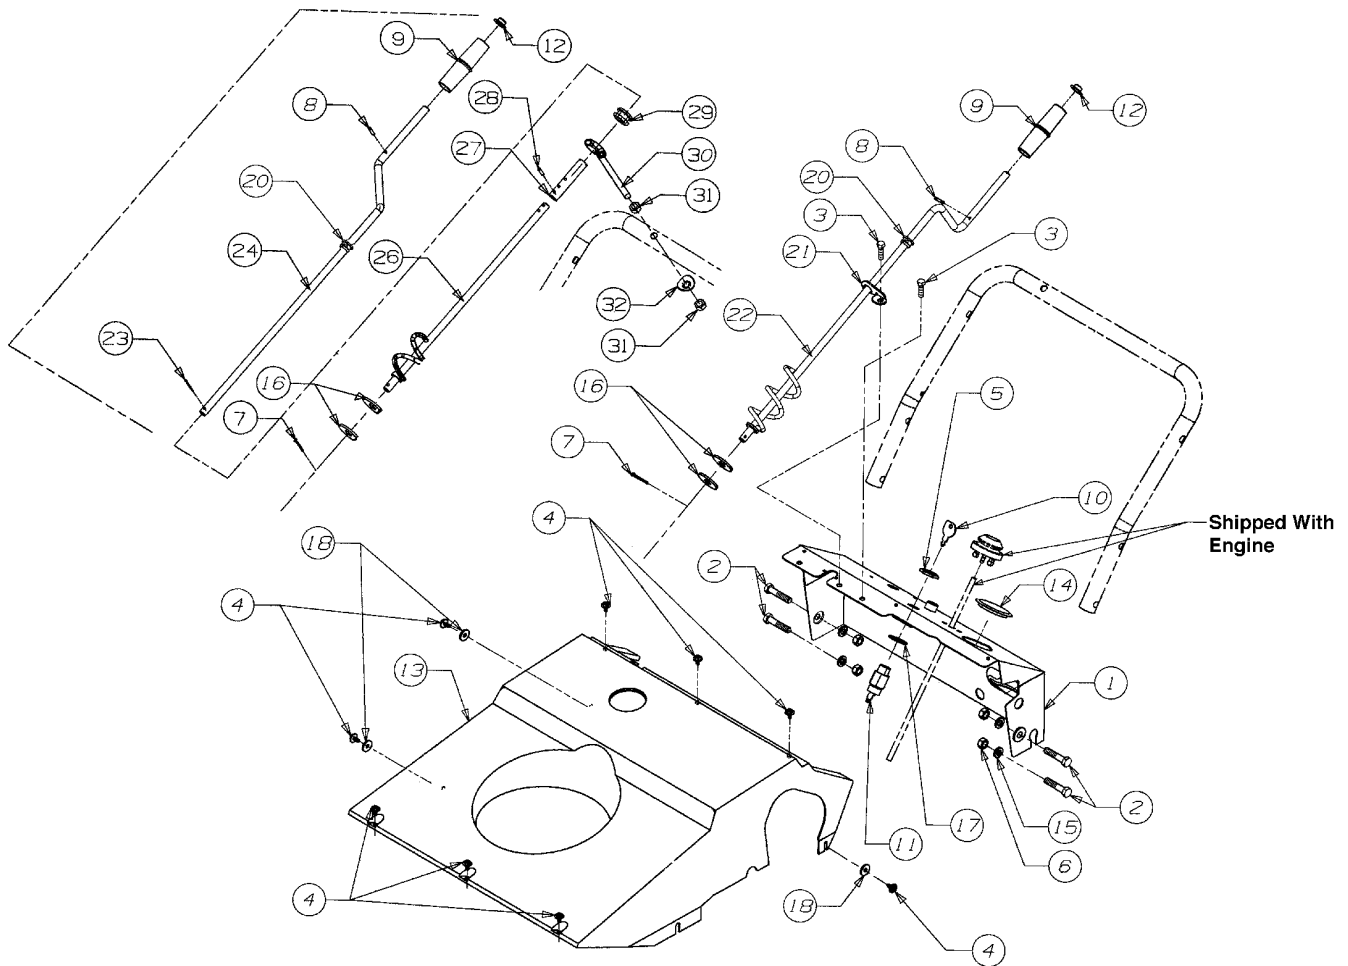

Models 140 and E142

Ref. No.	Part No.	Part Description	Ref. No.	Part No.	Part Description
1.	684-0056	Dash—21"	16.	736-0185	Flat Washer
2.	710-1090	Hex Flange Screw	17.	736-0225	Internal Lock Washer
3.	710-0895	Hex Tap Screw	18.	736-0400	Flat Washer
4.	710-1268	Hex Tap Screw	20.	741-0475	Bushing
5.	712-0252	Hex Nut	21.	784-5178A	Bracket, Chute Crank
6.	712-3010	Hex Nut	22.	784-5344	Crank Assembly, Chute
7.	714-0104	Cotter Pin	23.	714-0111	Cotter Pin †
9.	720-0201A	Chute Crank Knob	24.	747-0737	Chute Crank—Upper †
10.	725-0201	Key—Ignition	26.	684-0126	Chute Crank—Lower †
11.	725-1425	Switch—Key	27.	750-0785	Spacer †
12.	726-0100	Nut Push	29.	735-0234	Grommet - Rubber †
13.	731-0702	Shroud	30.	747-0697	Eyebolt - Chute Crank †
14.	731-1133B	Plug	31.	712-3010	Nut - Hex †
15.	736-0119	Lock Washer	32.	736-0451	Washer - Saddle †

† Optional chute crank assembly on Model 140 only