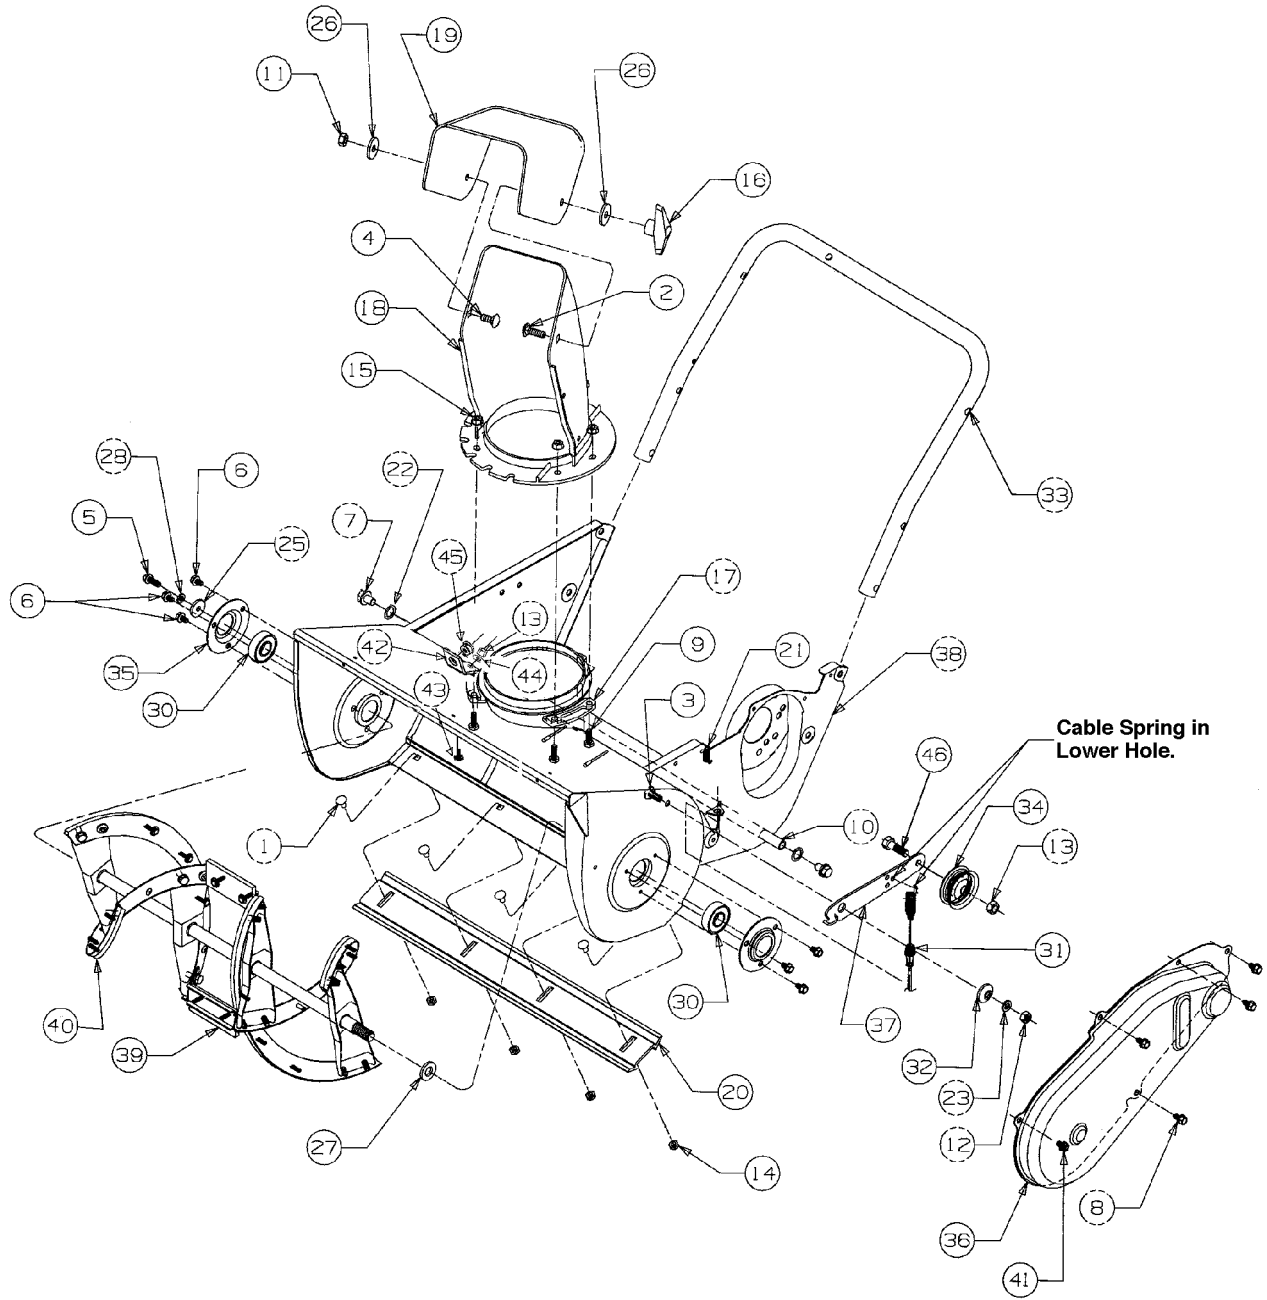

Operator's Manual

Single Stage Snow Thrower

Model Series
140 through E173

SECTION 10: PARTS LIST FOR MODELS 140 THROUGH E173

Models 140 through E173

Ref. No.	Part No.	Part Description	Ref. No.	Part No.	Part Description
1.	710-0167	Carriage Bolt	25.	736-0176	Flat Washer
2.	710-0276	Carriage Bolt	26.	736-0159	Washer
3.	710-0323	Pan Head Screw	27.	736-0326	Flat Washer
4.	710-0451	Carriage Bolt	28.	736-0329	Lock Washer
5.	710-0642	Hex Washer Screw	30.	741-0600	Ball Bearing
6.	710-1005	Hex Washer Screw	31.	746-0910A	Cable—Clutch
7.	710-0773	Hex Washer Screw	32.	748-0234	Spacer
8.	710-0896	Hex Washer Screw	33.	749-0796	Handle—Lower
9.	710-3015	Hex Cap Screw	34.	756-0313	Flat Idler
10.	711-0848A	Axle	35.	784-5174	Bearing Cup
11.	712-0429	Hex Center Lock Nut	36.	784-5176	Cover—Belt
12.	712-3010	Hex Nut	37.	784-5175B	Idler/Brake Bracket
13.	712-0116	Hex Lock Nut	38.	684-0114	Blower Housing
15.	712-3027	Hex Lock Flanged Nut	39.	784-5485	Auger Ass'y. Comp.
16.	720-0284	Knob	40.	753-0613	Auger Rubber Replacement
17.	731-0851A	Chute Keeper	41.	710-0352	Hex Washer Screw
18.	731-0915B	Lower Chute	42.	784-5720	Crank Bracket
19.	731-0921	Upper Chute	43.	710-0451	Cap Screw
20.	731-1033	Shave Plate	44.	736-0242	Bell Washer
21.	732-0357A	Extension Spring	45.	741-0475	Bushing
22.	736-0108	Flat Washer	46.	710-0191	Hex Screw
23.	736-0119	Lock Washer			

REF. NO.	PART NO.	DESCRIPTION	QTY.
1	734-1176	Wheel Ass'y.	2

Models 140, 150, E150 and E151

Ref. No.	Part No.	Part Description
1.	710-1270	Oval C-Sink L Screw
2.	710-0487	Bolt Carriage
3.	712-0324	Nut Insl. Lock
4.	720-0284	Knob—Handle
5.	725-0157	Tie Cable
6.	746-0883	Control Lever Body
7.	747-0946	Handle Ass'y. Control
8.	749-0705	Handle—Upper
9.	736-0451	Saddle Washer