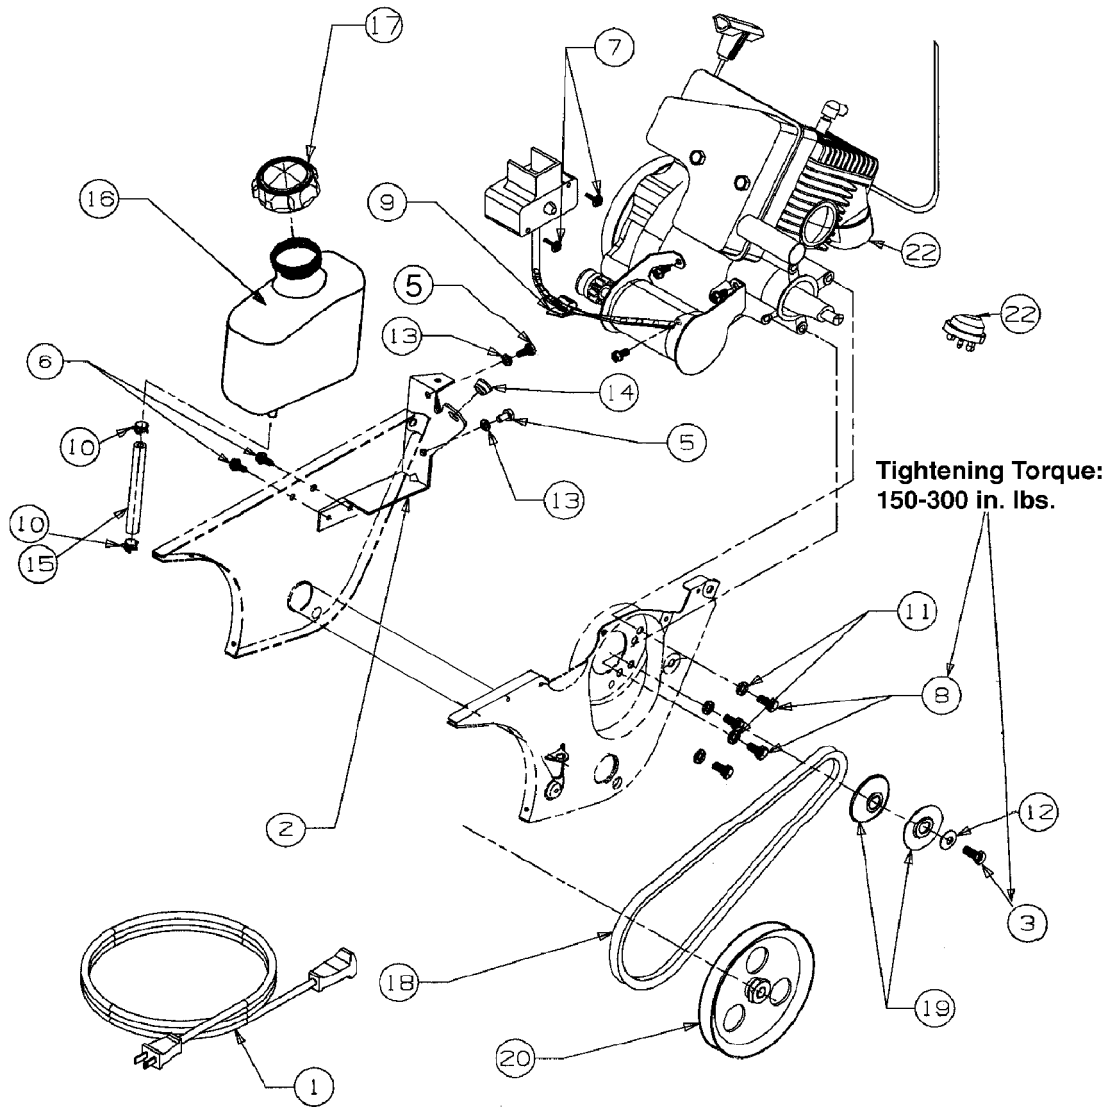

Models E150, E151, E152, E172, E173

Ref. No.	Part No.	Part Description	Ref. No.	Part No.	Part Description
1.	629-0236	Extension Cord	13.	736-0329	Lock Washer
2.	705-5139	Support Bracket, Fuel Tank	14.	741-0475	Plastic Bushing
3.	710-0157	Hex Cap Screw	15.	751-0535-16	Hose, Fuel Line—16"
5.	710-0289	Hex Screw	16.	751-0540A	Fuel Tank—2 qt.
6.	710-0896	Washer Screw	17.	751-0800	Fuel Tank Cap
7.	710-1003	Hex Screw	18.	754-0101A	V-Belt
8.	710-3025	Hex Cap Screw	19.	756-0416B	V-Pulley Half
9.	726-0152	Mounting Clamp	20.	756-0475	Pulley
10.	726-0205	Hose Clamp	22.	—	Obtain from engine manufacturer
11.	736-0119	Lock Washer			
12.	736-0242	Bell Washer