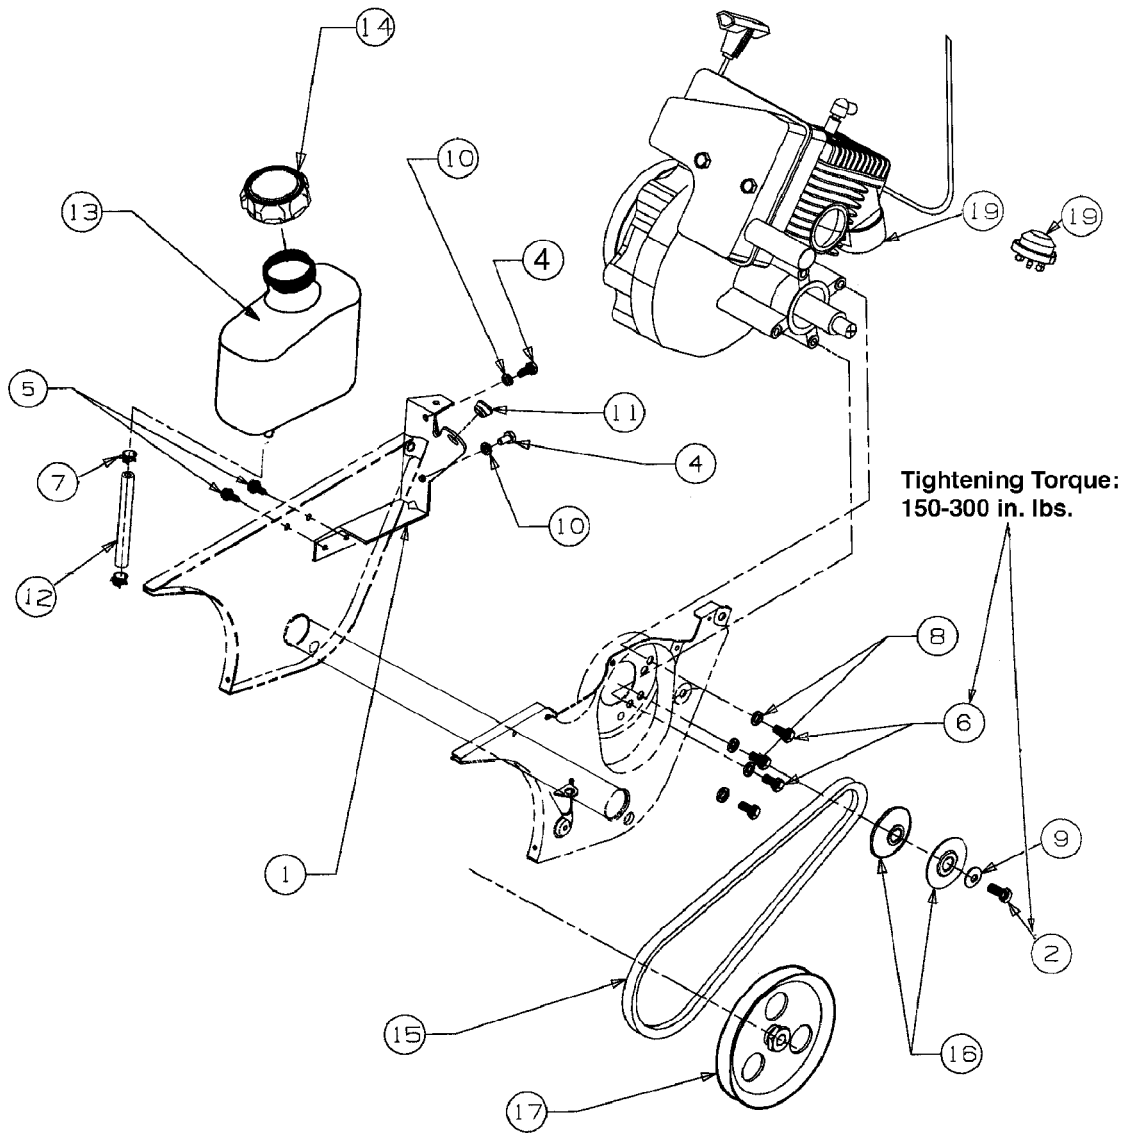

Model 150

Tightening Torque:
150-300 in. lbs.

Ref. No.	Part No.	Part Description	Ref. No.	Part No.	Part Description
1.	705-5139	Support Bracket, Gas Tank	12.	751-0535-16	Hose, Fuel Line—16"
2.	710-0157	Hex Cap Screw	13.	751-0540A	Fuel Tank—2 qt.
4.	710-0289	Hex Screw	14.	751-0800	Fuel Cap
5.	710-0896	Washer Screw	15.	754-0101A	V-Belt
6.	710-3025	Hex Cap Screw	16.	756-0416B	V-Pulley Half
7.	726-0205	Hose Clamp	17.	756-0475	Pulley
8.	736-0119	Lock Washer	19.	—	Obtain from engine manufacturer
9.	736-0242	Bell Washer	N/I	OEM-390-697	Electric Start Kit (Optional)
10.	736-0329	Lock Washer			
11.	741-0475	Plastic Bushing