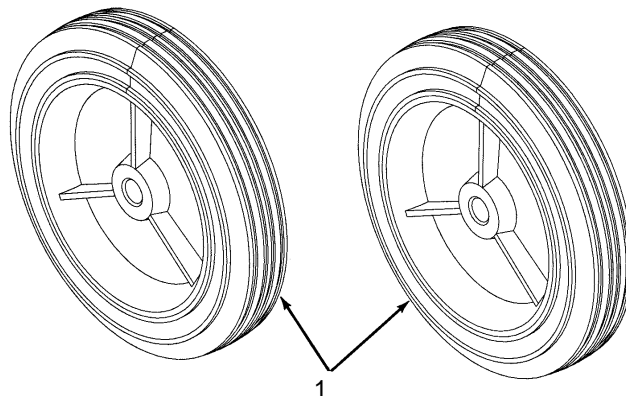

Operator's Manual

Single Stage Snow Thrower

Model Series
140 through E173

SECTION 10: PARTS LIST FOR MODELS 140 THROUGH E173

Models 140 through E173

Ref. No.	Part No.	Part Description	Ref. No.	Part No.	Part Description
1.	710-0167	Carriage Bolt	25.	736-0176	Flat Washer
2.	710-0276	Carriage Bolt	26.	736-0159	Washer
3.	710-0323	Pan Head Screw	27.	736-0326	Flat Washer
4.	710-0451	Carriage Bolt	28.	736-0329	Lock Washer
5.	710-0642	Hex Washer Screw	30.	741-0600	Ball Bearing
6.	710-1005	Hex Washer Screw	31.	746-0910A	Cable—Clutch
7.	710-0773	Hex Washer Screw	32.	748-0234	Spacer
8.	710-0896	Hex Washer Screw	33.	749-0796	Handle—Lower
9.	710-3015	Hex Cap Screw	34.	756-0313	Flat Idler
10.	711-0848A	Axle	35.	784-5174	Bearing Cup
11.	712-0429	Hex Center Lock Nut	36.	784-5176	Cover—Belt
12.	712-3010	Hex Nut	37.	784-5175B	Idler/Brake Bracket
13.	712-0116	Hex Lock Nut	38.	684-0114	Blower Housing
15.	712-3027	Hex Lock Flanged Nut	39.	784-5485	Auger Ass'y. Comp.
16.	720-0284	Knob	40.	753-0613	Auger Rubber Replacement
17.	731-0851A	Chute Keeper	41.	710-0352	Hex Washer Screw
18.	731-0915B	Lower Chute	42.	784-5720	Crank Bracket
19.	731-0921	Upper Chute	43.	710-0451	Cap Screw
20.	731-1033	Shave Plate	44.	736-0242	Bell Washer
21.	732-0357A	Extension Spring	45.	741-0475	Bushing
22.	736-0108	Flat Washer	46.	710-0191	Hex Screw
23.	736-0119	Lock Washer			

REF. NO.	PART NO.	DESCRIPTION	QTY.
1	734-1176	Wheel Ass'y.	2

Models 140, 150, E150 and E151

Ref. No.	Part No.	Part Description
1.	710-1270	Oval C-Sink L Screw
2.	710-0487	Bolt Carriage
3.	712-0324	Nut Insl. Lock
4.	720-0284	Knob—Handle
5.	725-0157	Tie Cable
6.	746-0883	Control Lever Body
7.	747-0946	Handle Ass'y. Control
8.	749-0705	Handle—Upper
9.	736-0451	Saddle Washer