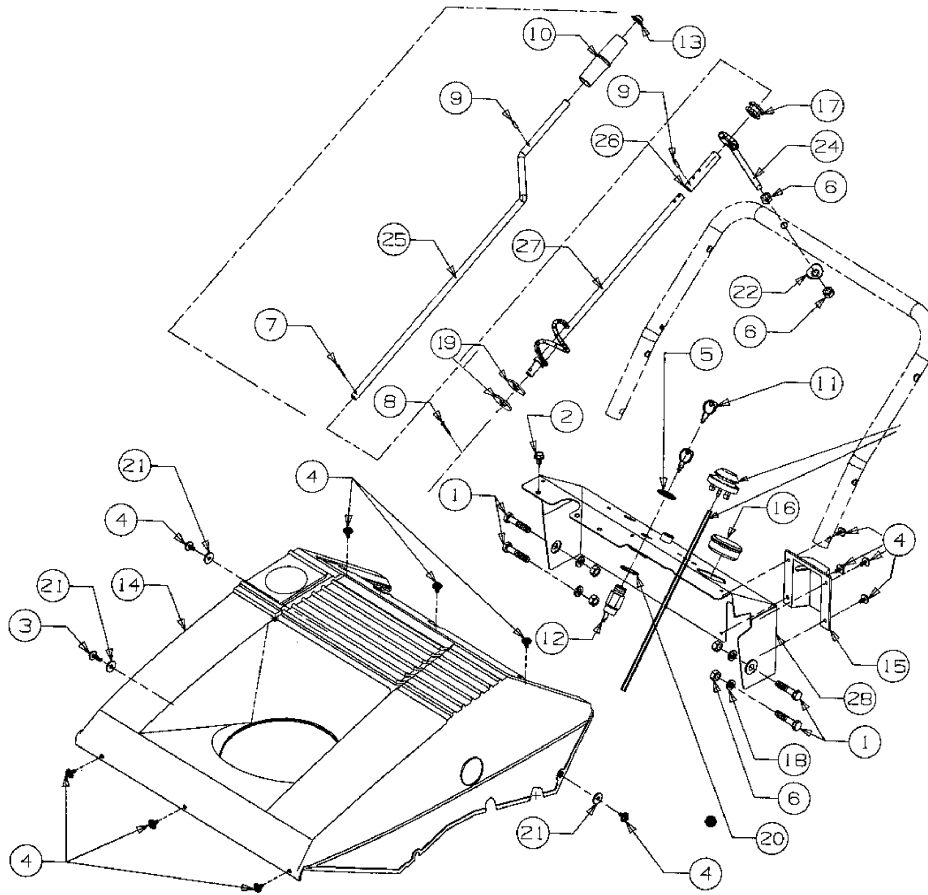

Models 150, E150 and E173

Ref. No.	Part No.	Part Description	Ref. No.	Part No.	Part Description
1.	710-0805	Hex Screw	15.	731-1089A	Cover—Choke
2.	710-1005	Hex Washer Screw	16.	731-1133B	Plug—Insert
3.	710-1003	Hex Screw	17.	735-0234	Grommet—Rubber
4.	710-1268	Hex Screw	18.	736-0119	Lock Washer
5.	712-0252	Jam Nut	19.	736-0185	Flat Washer
6.	712-3010	Hex Nut	20.	736-0225	Internal Lock Washer
7.	714-0104	Hairpin Clip	21.	736-0400	Flat Washer
8.	714-0507	Cotter Pin	22.	736-0451	Saddle Washer
10.	720-0201A	Knob	24.	747-0697	Eyebolt, Chute Crank
11.	725-0201	Key—Ignition	25.	747-0737	Chute Crank—Lower
12.	725-1425	Switch	26.	750-0785	Spacer
13.	726-0100	Cap—Push	27.	684-0126	Chute Crank—Upper
14.	731-1087	Shroud—Black	28.	784-5572	Dash