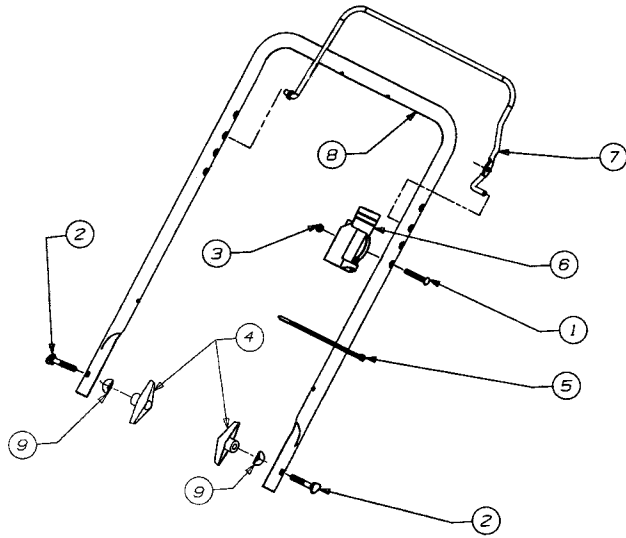

Operator's Manual

Single Stage Snow Thrower

Model Series
140 through E173

SECTION 10: PARTS LIST FOR MODELS 140 THROUGH E173

Models 140 through E173

Ref. No.	Part No.	Part Description	Ref. No.	Part No.	Part Description
1.	710-0167	Carriage Bolt	25.	736-0176	Flat Washer
2.	710-0276	Carriage Bolt	26.	736-0159	Washer
3.	710-0323	Pan Head Screw	27.	736-0326	Flat Washer
4.	710-0451	Carriage Bolt	28.	736-0329	Lock Washer
5.	710-0642	Hex Washer Screw	30.	741-0600	Ball Bearing
6.	710-1005	Hex Washer Screw	31.	746-0910A	Cable—Clutch
7.	710-0773	Hex Washer Screw	32.	748-0234	Spacer
8.	710-0896	Hex Washer Screw	33.	749-0796	Handle—Lower
9.	710-3015	Hex Cap Screw	34.	756-0313	Flat Idler
10.	711-0848A	Axle	35.	784-5174	Bearing Cup
11.	712-0429	Hex Center Lock Nut	36.	784-5176	Cover—Belt
12.	712-3010	Hex Nut	37.	784-5175B	Idler/Brake Bracket
13.	712-0116	Hex Lock Nut	38.	684-0114	Blower Housing
15.	712-3027	Hex Lock Flanged Nut	39.	784-5485	Auger Ass'y. Comp.
16.	720-0284	Knob	40.	753-0613	Auger Rubber Replacement
17.	731-0851A	Chute Keeper	41.	710-0352	Hex Washer Screw
18.	731-0915B	Lower Chute	42.	784-5720	Crank Bracket
19.	731-0921	Upper Chute	43.	710-0451	Cap Screw
20.	731-1033	Shave Plate	44.	736-0242	Bell Washer
21.	732-0357A	Extension Spring	45.	741-0475	Bushing
22.	736-0108	Flat Washer	46.	710-0191	Hex Screw
23.	736-0119	Lock Washer			

REF. NO.	PART NO.	DESCRIPTION	QTY.
1	734-1176	Wheel Ass'y.	2

Models 140, 150, E150 and E151

Ref. No.	Part No.	Part Description
1.	710-1270	Oval C-Sink L Screw
2.	710-0487	Bolt Carriage
3.	712-0324	Nut Insl. Lock
4.	720-0284	Knob—Handle
5.	725-0157	Tie Cable
6.	746-0883	Control Lever Body
7.	747-0946	Handle Ass'y. Control
8.	749-0705	Handle—Upper
9.	736-0451	Saddle Washer