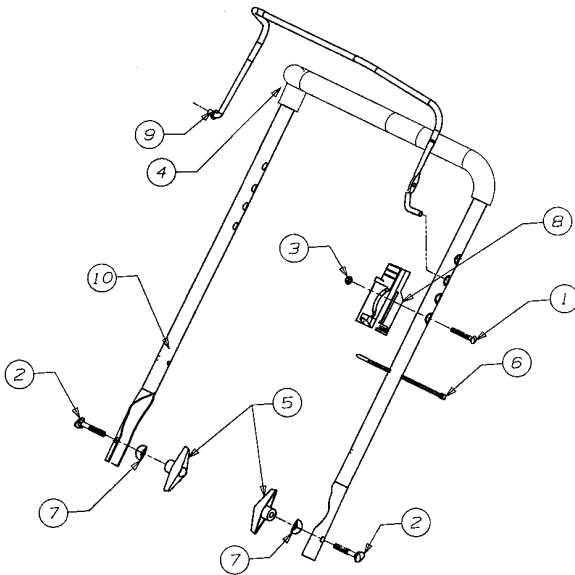

Models 142, E152, E172 and E173

Ref. No.	Part No.	Part Description
1.	710-1270	Oval C-Sink L Screw
2.	710-0487	Carriage Bolt
3.	712-0324	Insl. Lock Nut
4.	720-0295	Grip, Foam
5.	720-0284	Knob, Handle
6.	725-0157	Tie, Cable
7.	736-0451	Washer, Saddle
8.	746-0883	Body—Lever Control
9.	747-0956	Handle Ass'y. Control
10.	749-0711A	Handle—Upper