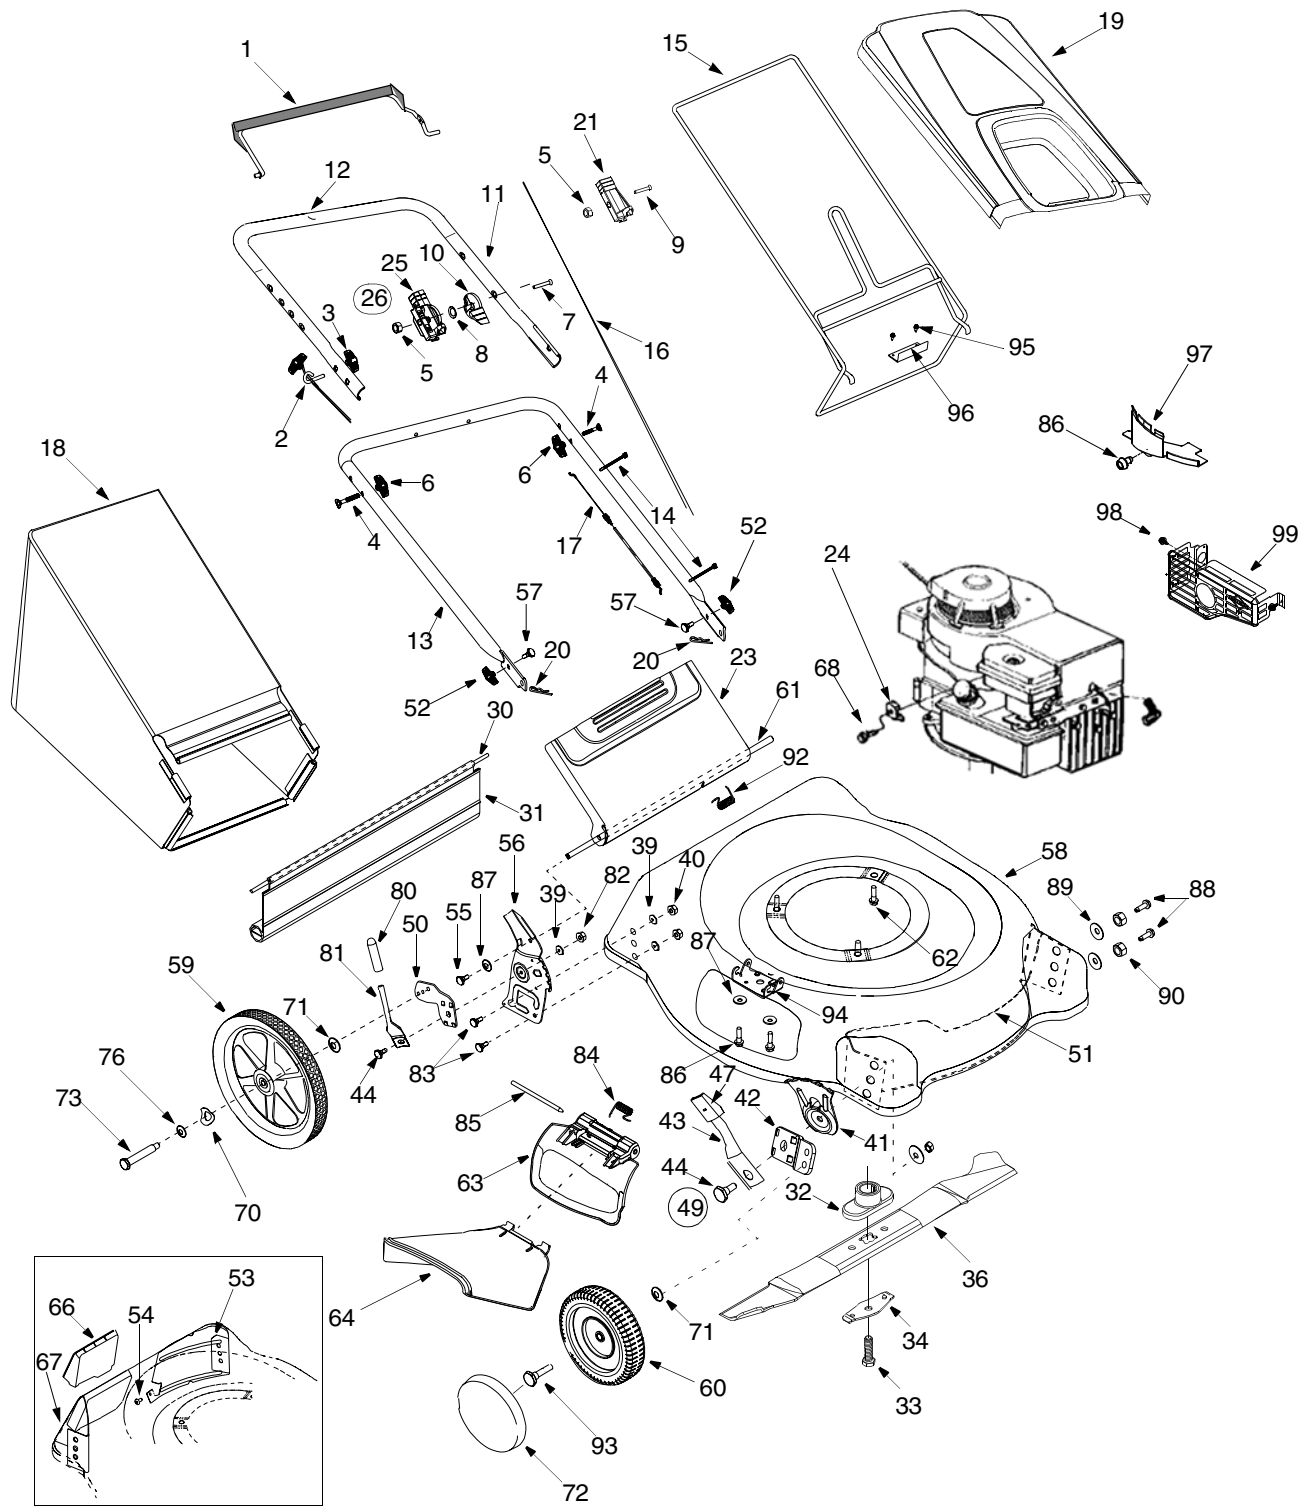

SECTION 11: PARTS LIST FOR MODELS 540 THROUGH 549

Models 540 through 549

Ref. No.	Part No.	Description	Ref. No.	Part No.	Description
1	747-0824	Control Handle Assembly	43	732-0404	Spring Lever: Front Wheel
	647-0004	Deluxe Control Handle Assembly	44	738-0507B	Shoulder Bolt .5" Dia. x .357"
2	710-1205	Rope Guide	47	720-0190	Spring Lever Knob
3	720-0279	Handle Knob	49	14578	Height Adj. Assembly Comp - RH
4	710-1174	Curved Hd. Bolt 5/16-18 x 2"		14579	Height Adj. Assembly Comp - LH
5	712-0324	Hex L-Nut 1/4-20 Thd.	50	17488A	Pivot Bar - RH
6	720-0314	Hand Knob		17489A	Pivot Bar - LH
7	710-0605	Oval C-Sunk Screw †	51	782-5002	Front Baffle
8	736-0501	Spring Washer †	52	712-0397	Wing Knob
9	710-1270	Screw 1/4-20 x 1.31	53	782-5003	Rear Baffle
10	746-0876	Throttle Lever †	54	710-1017	Torx Mach. AB-Tap Scr.
11	749-0438C	Upper Handle	55	710-0896	Hex Washer Screw 1/4-14 x .625
12	720-0295	Foam Grip †	56	682-3058	Handle Bracket Assembly—R.H.
13	749-0907A	Lower Handle		682-3059	Handle Bracket Assembly—L.H.
14	726-0240	Cable Tie	57	710-0703	Carriage Bolt, 1/4-20 x .75"
15	747-0995A	Catcher Frame	58	782-0047	Deck
16	746-0550	Control Cable 39"	59	734-1860	Rear Wheel Ass'y 14 x 2
	746-0737	Control Cable 51"		734-1864	Rear Wheel Ass'y. 14 x 1.8
17	746-0841	Throttle Cable 60" †	60	734-1818	Front Wheel Ass'y. 8 x 2
	746-0847	Throttle Cable 42" †		734-1781	Front Wheel Ass'y 8 x 1.75
18	664-0084	Grass Bag w/o logo		734-1841	Front Wheel Ass'y 8 x 1.7
	664-0085	Grass Bag w/ logo, Yellow		734-1987	Front Wheel Assembly 8 x 1.8
	664-0086	Grass Bag w/ logo, Red	61	747-0996	Chute Door Pivot Rod
19	731-0066	Hard Top w/ logo	62	710-0654A	Sems Screw TT 3/8-16 x 1
	731-0068	Hard Top w/o logo	63	682-7000	Mulching Plug (Hinged)
20	714-0104	Internal Cotter Pin	64	731-1409	Chute Deflector
21	746-0883	Throttle Housing w/o Lever	66	782-5007A	Rear Mulch Plug
23	782-7599A	Grass Bag Door	67	782-5004	Rear Mulch Baffle
24	751B213146	Cable Clamp †	68	710-1237	Hex Washer Hd. Screw (B&S) †
	7510007775	Cable Clamp †		710-0871	Hex Screw (Tec) †
25	646-0875	Throttle Body †	70	736-0182	Wave Washer
26	811-00303	Throttle Box Comp. (B&S) †	71	736-0105	Spring Washer
	811-00500	Throttle Box Comp. (Tec.) †	72	731-1426	Hub Cap Yellow †
30	732-0700	Wire Rod	73	738-0481A	Rear Axle Bolt
31	731-1236	Rear Flap	76	736-0456	Flat Washer
32	753-0588	Blade Adapter Kit	80	720-0312	Foam Grip
33	710-1044	Hex Bolt 3/8-24 x 1.5"	81	732-0866	Height Adj. Lever
34	736-0524A	Blade Bell Support	82	712-3005	Hex Flange Lock Nut 3/8-16
36	742-0741	Mulching Blade	84	732-0731	Torsion Spring
39	736-0356	Bell Washer .39" I.D. x 1.38"	85	747-0710	Hinge Pin
40	712-0798	Hex Nut 3/8-16 Thd.	86	710-0599	Tapp Scr. 1/4-20 x .500
41	15261A	Height Adj. Plate	87	736-0270	Bell Washer .265 x .75 x .062
42	15262B	Pivot Bar	88	710-0216	Hex Screw 3/8-16 x .75

† If equipped

Table continued on next page