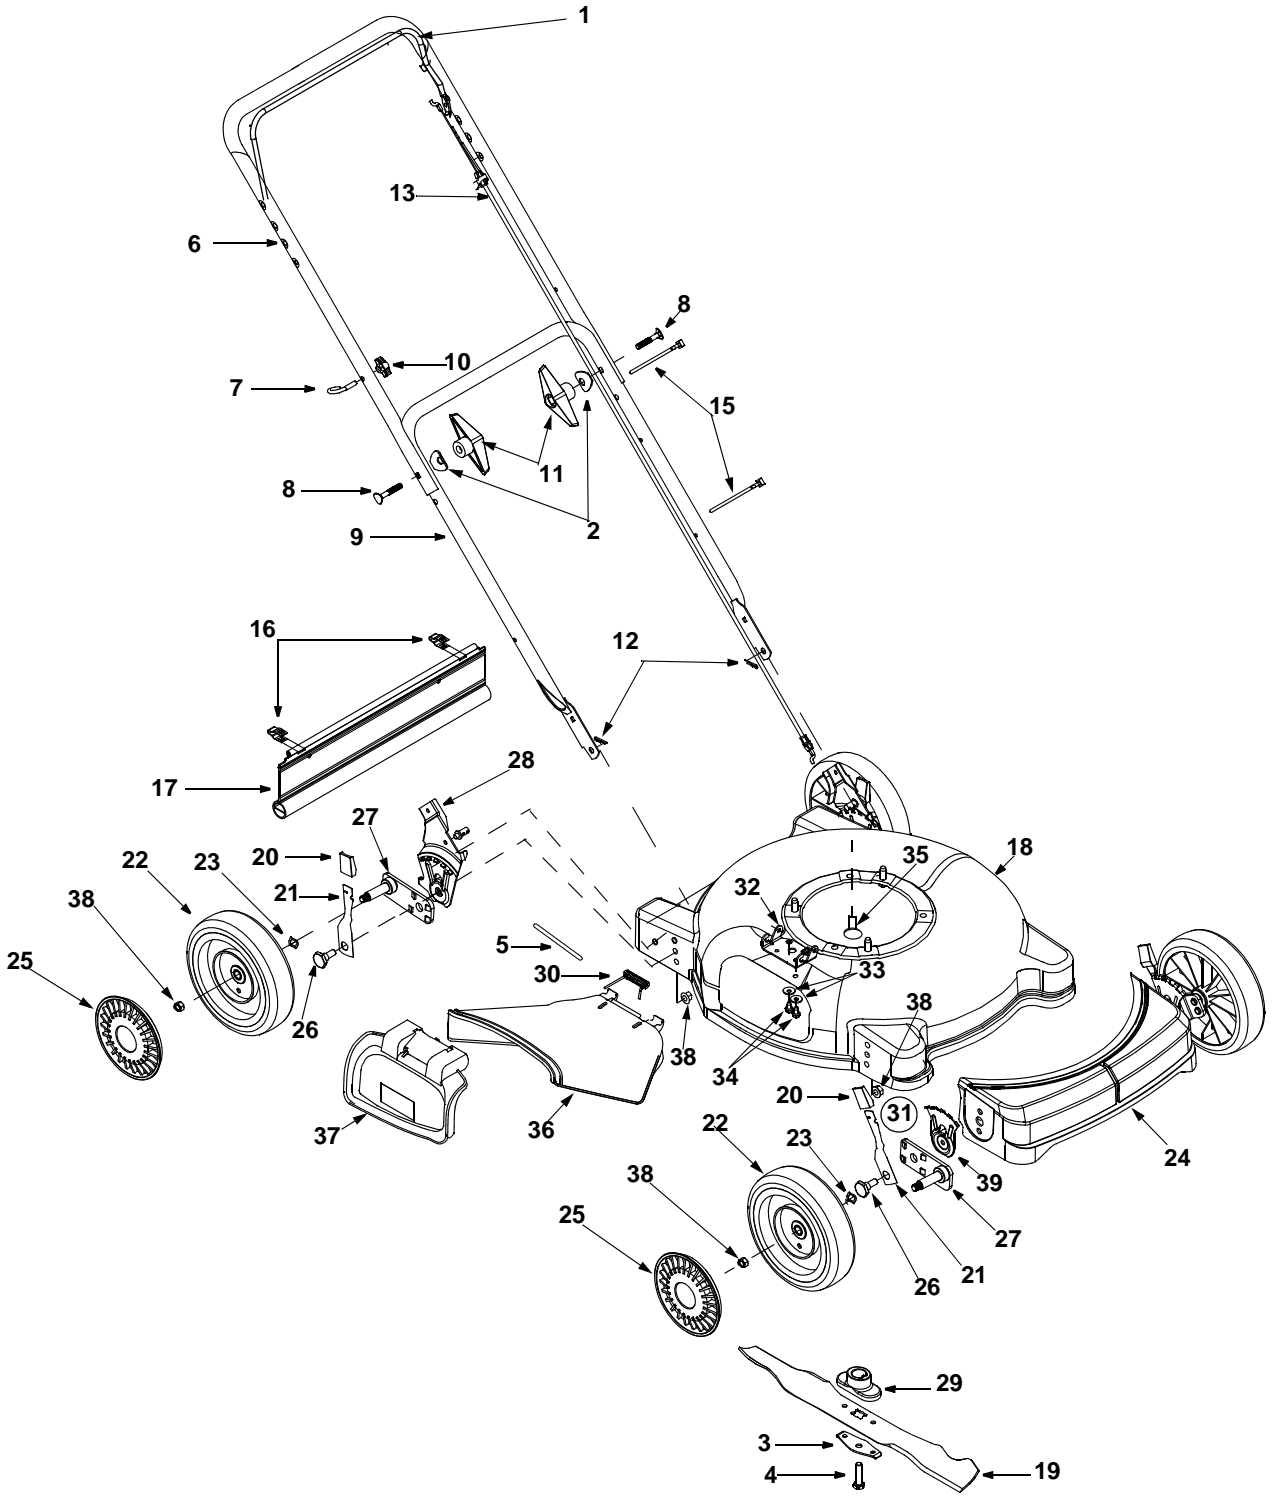

# SECTION 10: PARTS LIST FOR MODEL 109

# Model 109

Ref. No.	Part No.	Description	Ref. No.	Part No.	Description
1.	747-1161A	Control Handle	24.	731-1933	Front Deck Cover
2.	736-0451	Saddle Washer	25.	731-1426A	Hubcap: Radial Spoke, Yellow
3.	736-0524A	Blade Bell Support	26.	738-0507B	Shoulder Bolt
4.	710-1044	Hex Bolt	27.	687-02077	Pivot Arm Assembly - RH Front
5.	747-0710	Hinge Pin			Pivot Arm Assembly - LH Rear
6.	749-1092A	Upper Handle		687-02076	Pivot Arm Assembly - LH Front
7.	710-1205	Rope Guide			Pivot Arm Assembly - RH Rear
8.	710-1174	Carriage Bolt	28.	682-3024	Handle Bracket Assembly RH
9.	749-0928A	Lower Handle		682-3025	Handle Bracket Assembly LH*
10.	720-0279	Wing Nut	29.	748-0376C	Blade Adapter
11.	720-0284	Hand Knob		753-0588	Blade Adapter Kit (for service)
12.	714-0104	Hairpin Clip	30.	732-0731	Torsion Spring
13.	746-1130	Control Cable 40"	31.	687-02074	Height Adjust. Assembly RH
15.	726-0240	Cable Tie		687-02075	Height Adjust. Assembly LH*
16.	17098	Hinge Clip	32.	782-7006	Mounting Bracket
17.	731-04019	Trail Shield	33.	736-0270	Bell Washer
18.	682-0139	20" Cutting Deck Assembly	34.	710-0599	Hex Washer Hd. TT Screw
19.	742-0740	20" Mulching Blade	35.	710-0654A	TT Sems Screw
20.	720-0426	Height Adjustment Knob	36.	731-1409B	Chute Deflector
21.	732-0404	Spring Lever	37.	682-7002	Mulching Plug Assembly
22.	734-2004A	Wheel Assembly	38.	712-0431	Hex Lock Nut
23.	736-0504	Wave Washer	39.	15261A	Height Adjustment Plate

\* Not shown in Illustration on previous page

**NOTE:** For **painted parts**, please refer to the list of color codes below. Please add the applicable color code, wherever needed, to the part number to order a replacement part. For instance, if a part numbered 700-xxxx is painted Yard-Man Green, the part number to order would be 700-xxxx-0665.