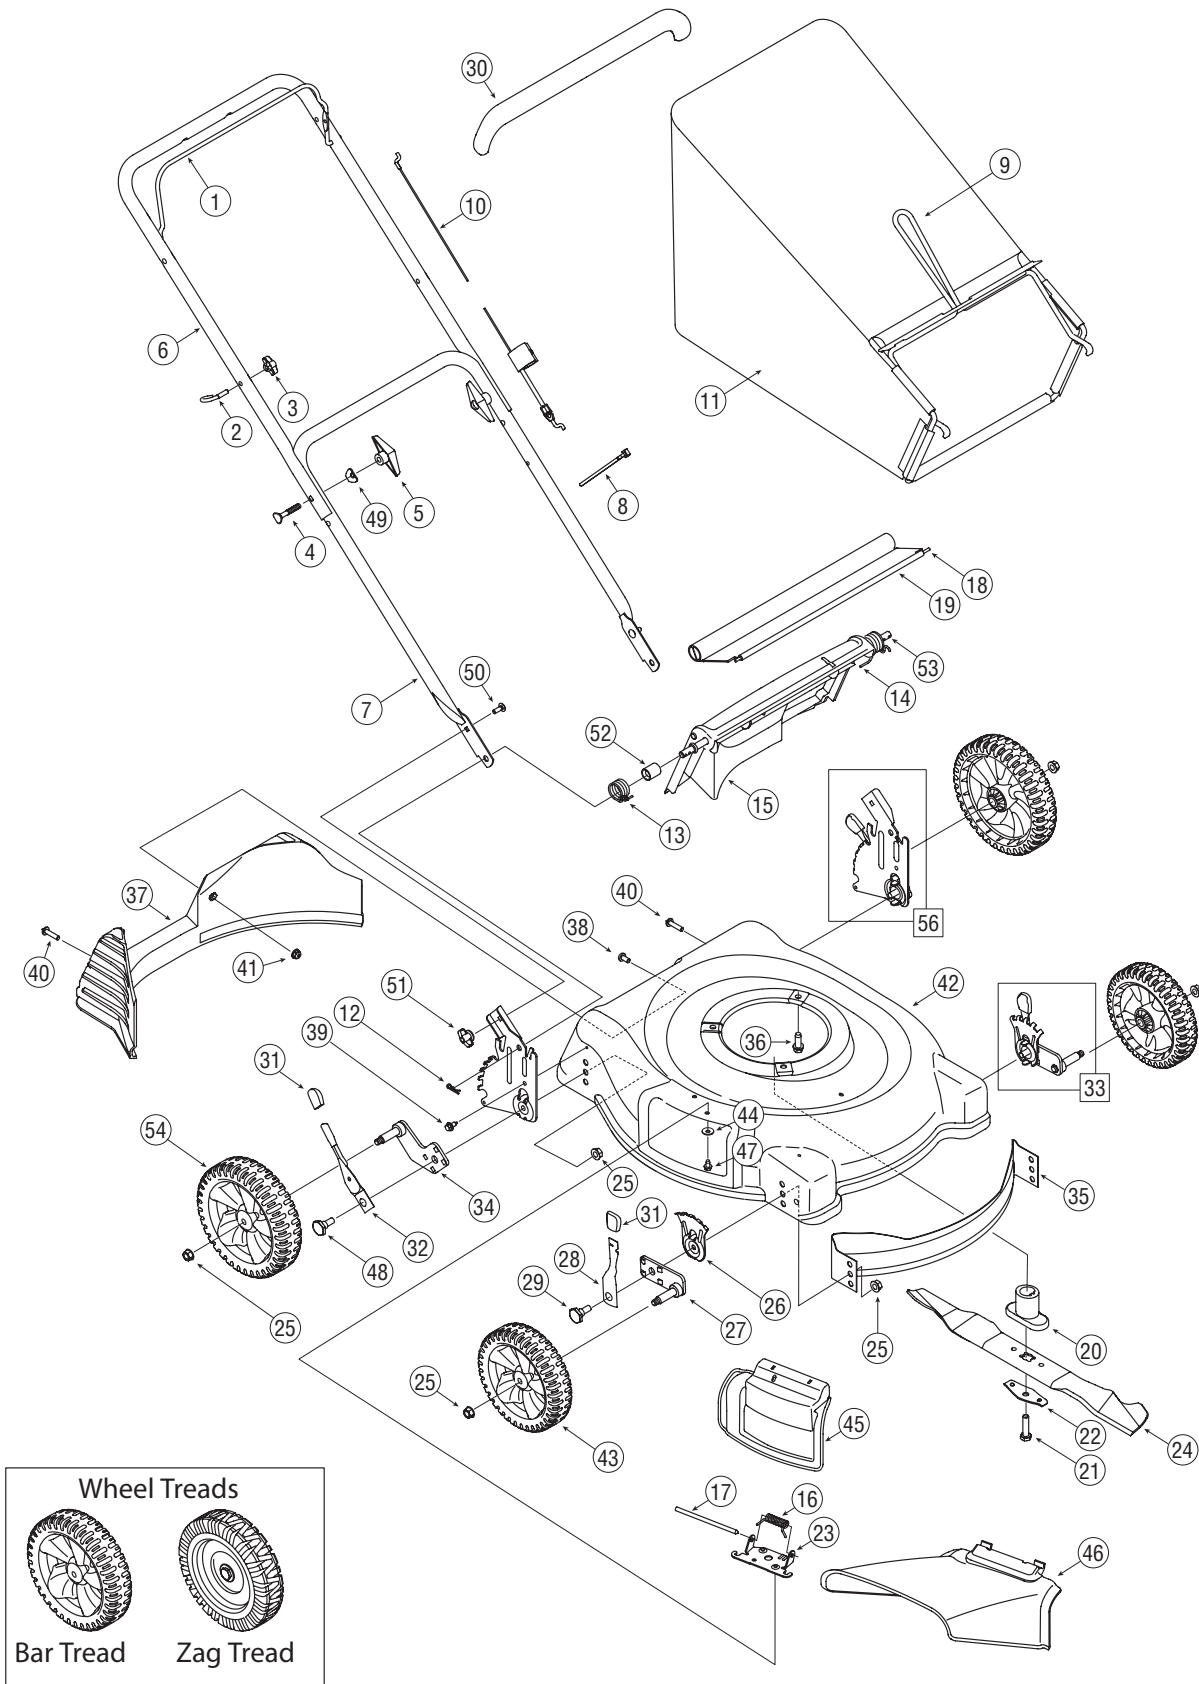

SECTION 11: PARTS LIST FOR MODEL SERIES 430

Model Series 430

Ref. No.	Part No.	Description	Ref. No.	Part No.	Description
1.	747-1161A	Blade Control	30.	731-2626†	Deluxe Bail Cover
2.	710-1205	Rope Guide	31.	720-0426	Spring Lever Knob
3.	720-0279	Handle Knob 1/4-20 Thd.	32.	732-04175	Rear Spring Lever
4.	710-1174	Curved Hd. Bolt 5/16-18 x 2"	33.	687-02074	Height Adj. Assy. Comp. - RH (8" Whl)
5.	720-0284	Hand Knob		687-02100	Height Adj. Assy. Comp. - RH (7" Whl)
6.	749-1092A	Upper Handle		687-02075	Height Adj. Assy. Comp. - LH (8" Whl)
7.	749-0928A	Lower Handle		687-02099	Height Adj. Assy. Comp. - LH (7" Whl)
8.	726-0240	Cable Tie	34.	687-02071	Pivot Arm R.H.
9.	747-04080	Grass Catcher Frame		687-02070	Pivot Arm L.H.
10.	746-0957	Control Cable - 37.25"	35.	782-5002B	Front Baffle
	746-1130	Control Cable - 40"	36.	710-0654A	Hex L-Wash.Scr. 3/8-16 x 1"
	746-1137	Control Cable - 53"	37.	731-04150	Rear Baffle
11.	664-04007	Grass Bag	38.	710-0286	Screw, 1/4-20 x.500"
12.	714-0104	Int. Cotter Pin 5/16" Dia.	39.	710-1652	HexIndWash. Scr. 1/4-20:.625
13.	732-04090A	Door Spring - R.H.	40.	710-04371	Screw, 1/4-15 x 1.250
14.	732-04089A	Door Spring - L.H.	41.	712-04064	Flange Lock Nut, 1/4-20
15.	731-04134A	Rear Discharge Door	42.	787-01231	21" Deck
16.	732-1014	Torsion Spring	43.	‡	Front Wheel
17.	747-0710	Hinge Pin	44.	736-0270	Bell Washer 1/4" I.D.
18.	732-0700	Wire Rod	45.	687-02055	Hinged Mulching Plug
19.	731-04998	Rear Flap	46.	731-04177	Side Chute Deflector
20.	748-0377C	Blade Adapter w/Star	47.	710-0599	Hex Hd Self-Tp Scr. 1/4-20 x.5"
21.	710-1257	Hex Bolt 3/8-24 x 2.5" Lg.	48.	738-04136	Shoulder Screw
22.	736-0524A	Blade Bell Support	49.	736-0451	Shoulder Washer
23.	17032A	Deflector Chute Adapter	50.	710-0703	Hex Carriage Screw 1/4-20
24.	742-0741	21" Mulching Blade w/Star	51.	712-0397	Wing Nut
25.	712-0431	Flange Nut 3/8-16 Thd.	52.	750-04162	Spacer,.375OD x.50ID
26.	15261C	Height Adj. Plate	53.	747-04035	Rear Door Pivot Rod
27.	687-02077	Pivot Arm Assembly - RH (8" Wheels)	54.	‡	Rear Wheel
		Pivot Arm Assembly - LH (7" Wheels)	55.	731-0981A†	Hub Cap - Rad Spk Gray (Not Shown)
	687-02076	Pivot Arm Assembly - LH (8" Wheels)		731-0982A†	Hub Cap - Rad Spk Beige (Not Shown)
		Pivot Arm Assembly - RH (7" Wheels)	56.	687-02069	Rear Handle Bracket Assembly - LH
28.	732-0404	Front Spring Lever		687-02068	Rear Handle Bracket Assembly - RH
29.	738-0507B	Shld. Bolt.5" Dia. x.357"			

† If Equipped

‡ Refer to Wheel Chart

‡ Wheel Chart

Type	Part No.	Tread
Wheels w/o bearing	734-1987, 8" x 1.8"	Bar
	734-1988, 7" x 1.8"	Bar
	734-2005A, 8" x 2.125"	Zag
Wheels w/ BB	734-2004A, 8" x 2.125"	Zag