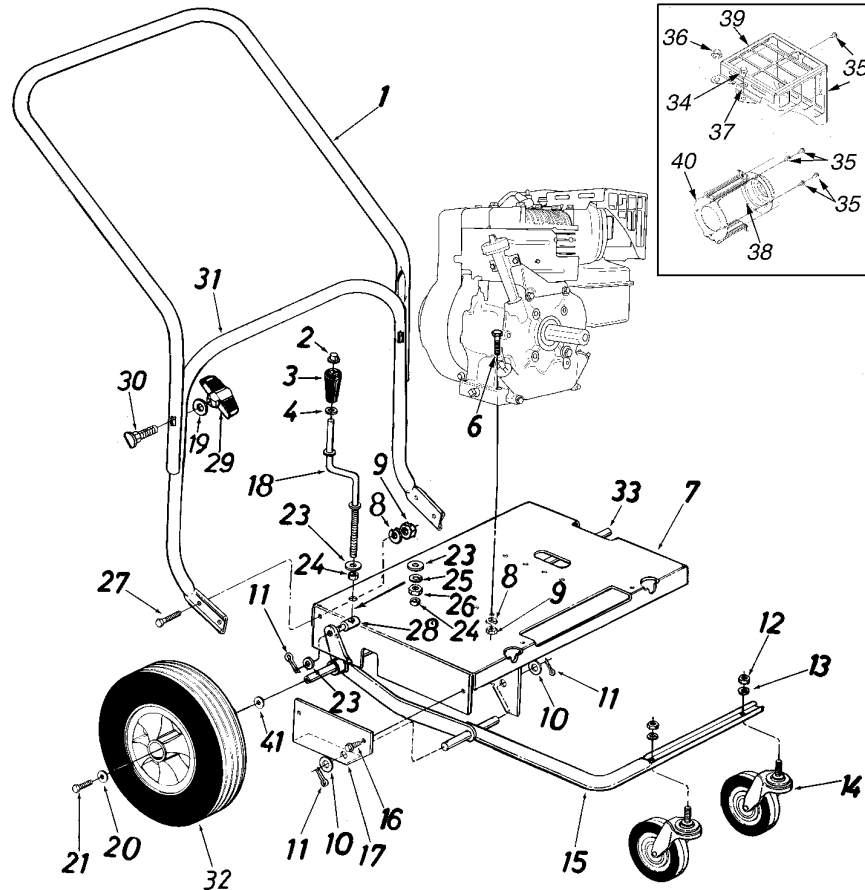

Model Series 650

Ref. No.	Part No.	Part Description	Ref. No.	Part No.	Part Description
1.	749-0784	Upper Handle	23.	736-0300	Flat Washer .38 ID x .57 OD
2.	726-0100	Push Nut 3/8	24.	750-0528	Spacer .382 ID x .50 OD x .180Lg
3.	720-0171	Crank Knob	25.	736-0169	Lock Washer 3/8 ID
4.	736-0117	Flat Washer .385 ID x .62 OD	26.	712-0354	Hex Nut 3/8-8
6.	710-0805	Hex Bolt 5/16-18 x 1.50	27.	710-3008	Hex Bolt 5/16-18 x .75
7.	16453	Engine Mounting Frame Assembly	28.	711-0797	Ferrule
8.	736-0119	Lock Washer 5/16 ID	29.	720-0241	Hand Knob
9.	712-0267	Hex Nut 5/16-18	30.	710-1174	Carriage Bolt 5/16-18 x 2.0
10.	736-0187	Flat Washer .63 ID x 1.25	31.	749-0785	Lower Handle
11.	714-0115	Cotter Pin	32.	734-1035	Wheel Assembly 12 x 3
12.	712-0206	Hex Nut 1/2-13	33.	738-0185	Rear Axle
13.	736-0921	Lock Washer 1/2	34.	710-0599	Self Tap Screw 1/4-20 x .5 †
14.	734-1036	Swivel Caster Wheel 5" Dia x 1.25	35.	710-1502	Screw 8-18 x .375 †
15.	16273	Caster Arm Assembly	36.	712-3004A	Hex Lock Nut 5/16-18 †
16.	710-0726	Hex Washer Screw 5/16x .75	37.	736-0329	Lock Washer †
17.	14529	Caster Arm Bracket	38.	751-0447	Deflector †
18.	747-0542	Height Adjustment Crank	39.	751-0632	Muffler Guard †
19.	736-0451	Saddle Washer .32 ID x .93 OD	40.	751-0646	Muffler Guard Bracket †
20.	736-0159	Flat Washer .34 ID x .87 OD	41.	736-0162	Flat Washer
21.	710-0170	Hex Lock Bolt 5/16-24 x .64			

† If Equipped