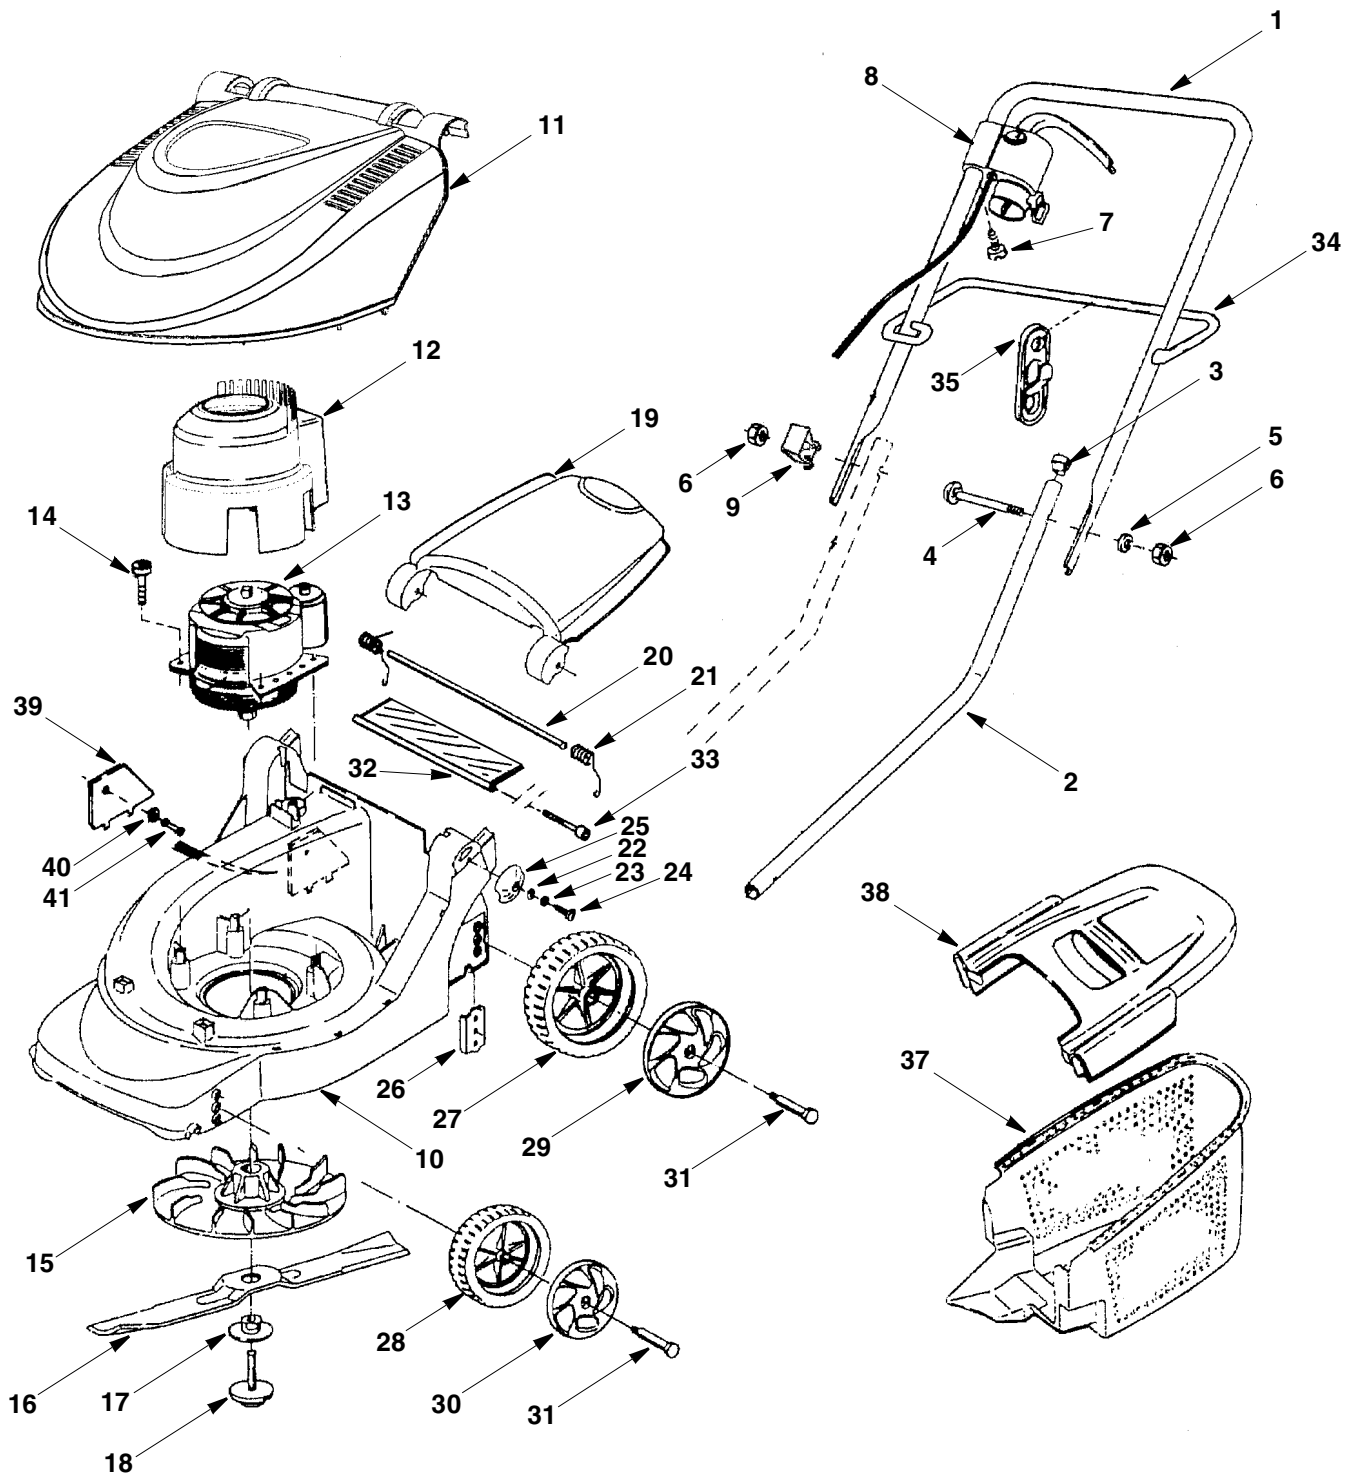

# SECTION 10: PARTS LIST

<b>REF. NO.</b>	<b>PART NO.</b>	<b>DESCRIPTION</b>
1	749-1042A	Upper Handle
2	749-1312	Lower Handle
3	720-0369	Handle Plug
4	710-1718	Handle Bolt
5	736-0649	Lock Washer
6	712-0690	Hex Nut
7	710-1757	Screw
8	725-1941	Motor / Blade Control Switch
9	731-2427	Cord Insulator
10	731-2421-0638	Mower Housing (Incl. Ref# 39-41)
11	731-2088A-0637	Electric Motor Cover
12	731-2224	Air Guide Pot
13	724-0310	Electric Motor
14	710-1756	Screw
15	631-0148	Blade Hub Assembly
16	742-0804	Cutting Blade
17	731-1961	Lock Washer
18	624-0077	Blade Bolt
19	731-1971A-0637	Rear Discharge Door
20	747-1072	Rod
21	732-0912	Spring
22	736-0697	Washer
23	736-0698	Lock Washer
24	710-1350	Screw
25	731-1805-0638	Cap
26	782-0609	Holder Plate
27	734-1884-0637	Rear Wheel
28	734-1885-0637	Front Wheel
29	720-0343-0637	Rear Wheel Cap
30	720-0342-0637	Front Wheel Cap
31	738-1031	Axle Bolt
32	731-2402	Rear Trailing Shield
33	710-1758	Screw
34	747-1010	Guide Rod
35	726-0368-0637	Cable Clamp
37	731-1968-0637	Grass Bag
38	731-2426-0637	Grass Bag Cover
39	782-9095-0638	Protection Plate
40	736-0766	Washer
41	728-0286	Rivet