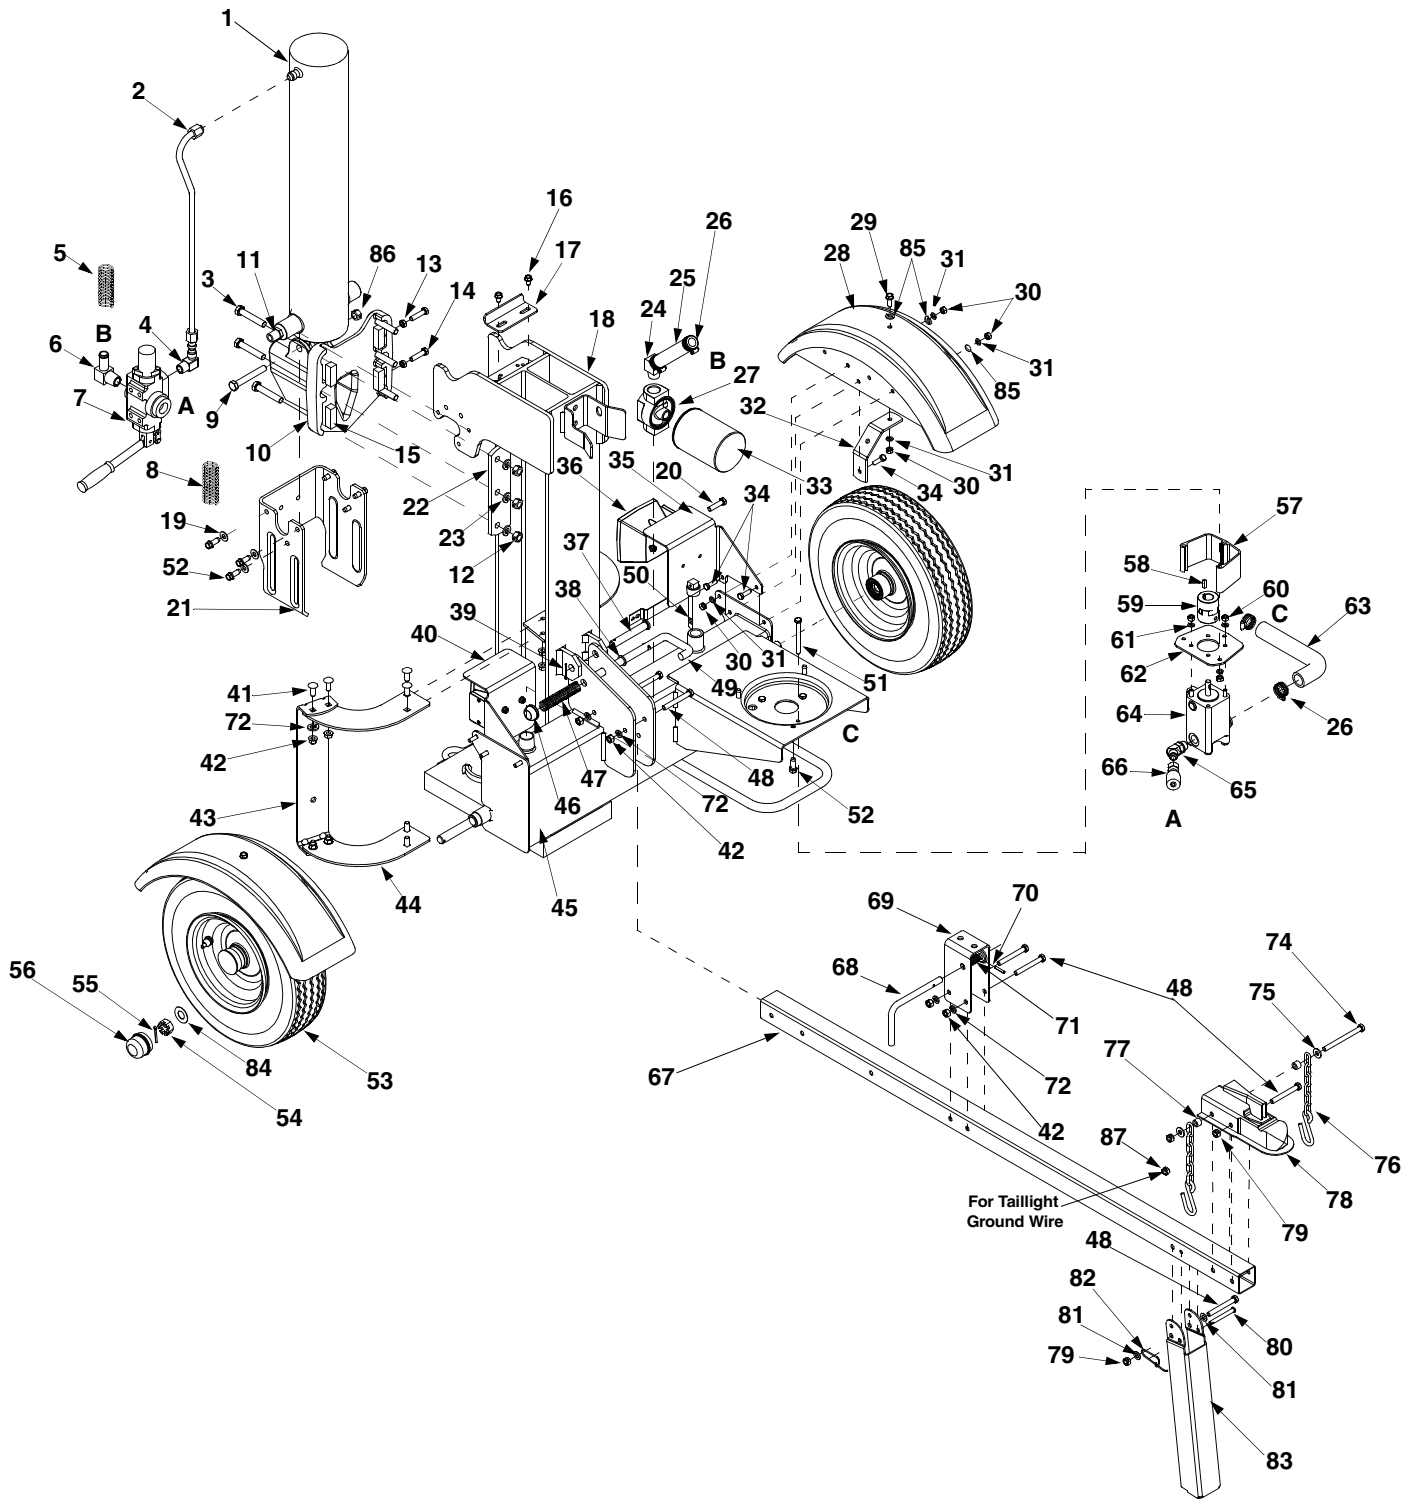

SECTION 9: PARTS LIST FOR MODEL SERIES 550 THROUGH 570

Model Series 550 through 570

Ref. No.	Part No.	Part Description	Ref. No.	Part No.	Part Description
1.	718-0769	Hydraulic Cylinder	44.	781-0686	Log Tray Bracket
2.	727-0634	Hydraulic Tube	45.	681-0161	Frame Assembly
3.	710-1018	Hex Cap Screw 1/2-20 x 2.75	46.	726-0214	Push Cap
4.	737-0192	90 Degree Solid Adapter	47.	732-0583	Compression Spring
5.	781-0526†	Hose Guard	48.	710-0521	Hex Bolt 3/8-16 x 3"
6.	737-0153	Return Elbow	49.	781-0690	Lock Rod
7.	718-0481	Control Valve	50.	737-0348A	Vented Dipstick
8.	781-0538†	Hose Guard	51.	710-1338	Hex Screw 5/16-24 x 3.25
9.	710-1806	Hex Cap Screw 1/2-13 x 3.25	52.	710-0654A	Hex Washer Screw 3/8-16 x 1.0
10.	719-0550	Wedge Assembly	53.	634-0186	Wheel Assembly
11.	737-0238	Nipple Pipe 1/2-14	54.	712-0359	Slotted Nut 3/4-16
12.	712-0239	Lock Nut 1/2-20	55.	714-0162	Cotter Pin
13.	712-0711	Hex Jam Nut 3/8-24	56.	734-0873	Hub Cap
14.	710-0459A	Hex Cap Screw 3/8-24 x 1.5	57.	719-0353	Coupling Shield
15.	781-0351	Adjustable Gib	58.	714-0122	Square Key 3/16" x.75
16.	710-1260A	Hex Washer Screw 5/16-18 x.75	59.	718-0686	Flexible Coupling
17.	781-1054	Cylinder Support Bracket	60.	712-0123	Hex Nut 5/16-24
18.	681-0162	Beam Assembly	61.	736-0119	Lock Washer 5/16" ID
19.	736-0300	Flat Washer.406 ID x.875 OD	62.	781-0097	Rear Coupling Support Bracket
20.	710-0874	Hex Washer Screw, 5/16-18 x 1.25	63.	727-0633	Hose
21.	781-1048	Dislodger	64.	718-0683	Gear Pump (11gpm)
22.	781-0790	Back Plate	65.	737-0329	45 Degree Elbow
23.	736-0921	Lock Washer 1/2	66.	727-0502	High Pressure Hydraulic Hose
24.	737-0312	Adapter 3/4-14	67.	781-0788	Tongue Tube Assembly
25.	727-0443	Return Hose 3/4" ID x 44" Lg.	68.	747-1261	Latch Rod
26.	726-0132	Hose Clamp 5/8"	69.	781-1045	Latch
27.	737-0316	Filter Housing	70.	715-0120	Spiral Pin
28.	731-2496†	Plastic Fender (Black)	71.	732-3127	Spring Compression
	731-2499†	Steel Fender (MTD Red)	72.	736-0169	L-Washer 3/8"
29.	710-1238†	Hex Washer Screw 5/16-18 x.875	74.	710-0944	Hex Cap Screw 3/8-16 x 4.25
30.	712-3010†	Hex Nut 5/16-18	75.	736-0262	Flat Washer.385 ID x.870 OD
31.	736-0119†	Lock Washer 5/16	76.	713-0433	Chain
32.	781-1024†	Fender Mounting Bracket	77.	750-0497	Spacer.375 ID x.625 OD
33.	723-0405	Oil Filter	78.	681-04030	Hitch Coupling
34.	710-3038†	Hex Cap Screw, 5/16-18 x.875	79.	712-0375	Hex Lock Nut 3/8-16
35.	681-0164†	Light Bracket Assembly LH	80.	711-0813	Clevis Pin
36.	625-0062†	Taillight	81.	736-0185	Flat Washer.375 ID x.738 OD
37.	711-1587	Clevis Pin	82.	732-0194	Spring Pin
38.	736-0116	Flat Washer.635 ID x.93 OD	83.	781-0789	Jack Stand
39.	714-0470	Cotter Pin	84.	736-0351	Flat Washer.760 ID x.500 OD
40.	781-1027†	Light Bracket RH	85.	736-0371†	Flat Washer
41.	710-3097	Carriage Bolt 3/8-16 x 1.0	86.	712-3022	Hex Lock Nut, 1/2-13
42.	712-0798	Hex Nut 3/8-16	87.	712-3008	Jam Nut, 3/8-16
43.	781-0682	Log Tray			