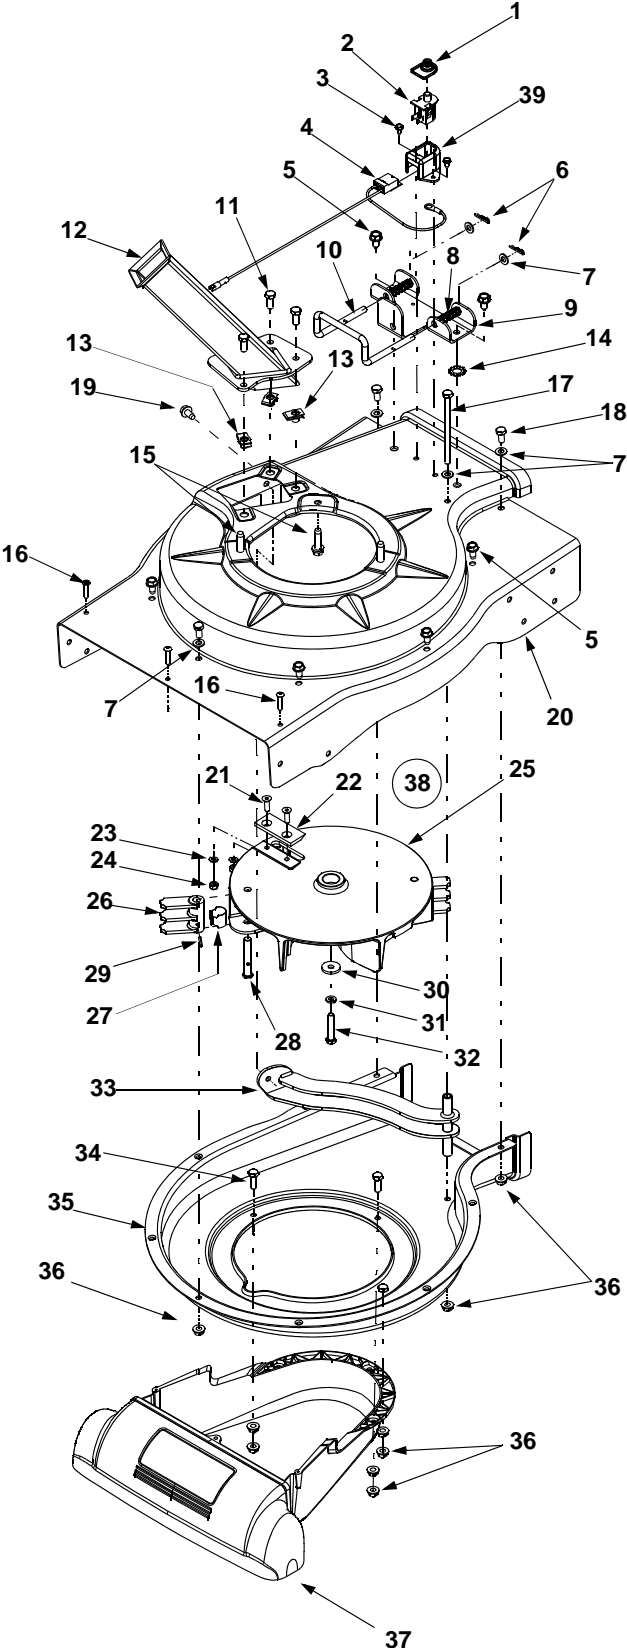

Model Series 020

Model Series 020

Ref. No.	Part No.	Part Description
1.	725-1700	Switch Cover
2.	725-3166	Safety Switch
3.	710-0224	Hex Washer Screw #10-16 x.50
4.	629-0920A	Wire Harness
5.	710-0604A	Hex Washer Screw 5/16-18 x.625
6.	714-0104	Cotter Pin
7.	736-0264	Flat Washer.330 ID x.630 OD
8.	732-0962	Compression Spring
9.	781-0778A	Mounting Bracket
10.	747-1153	Lock Rod
11.	710-0726	AB Screw 5/16-12 x.75
12.	681-0122	Chipper Chute Assembly
13.	726-0454	U-Clip Lock Nut 5/16-18
14.	736-0607	External Lock Washer 5/16
15.	710-0502A	Hex Washer Screw 3/8-16 x 1.25
16.	710-0969	Screw #12-16 x 1.0
17.	710-3195	Hex Cap Screw 5/16-18 x 4.5
18.	710-3025	Hex Cap Screw 5/16-18 x.625
19.	710-0604A	Hex Washer Screw 5/16-18 x.625
20.	781-04068	Upper Housing
21.	710-1054	Hex Screw 5/16-24 x 1.0
22.	781-0490	Chipper Blade
23.	736-0119	Lock Washer 5/16
24.	712-0411	Hex Lock Nut 5/16-24
25.	719-0530A	Impeller Weldment
26.	719-0329	Flail
27.	781-0735	Pin Clip
28.	711-1401	Clevis Pin
29.	715-0166	Spiral Pin
30.	736-0247	Flat Washer.375 ID x 1.25 OD
31.	736-0217	Lock Washer 3/8
32.	710-0818	Hex Cap Screw 3/8-24 x 2.0
33.	681-0154	Screen Assembly
34.	710-1238	Hex Cap Screw 5/16-18 x.875
35.	781-0721B	Lower Housing
36.	712-3004A	Lock Nut 5/16-18
37.	731-1905	Nozzle Cover
38.	681-0152	Impeller Assembly (Includes Ref. 21– Ref. 29)
39.	731-1613	Safety Switch Cover
—	723-0400	Safety Glasses (Not Shown)