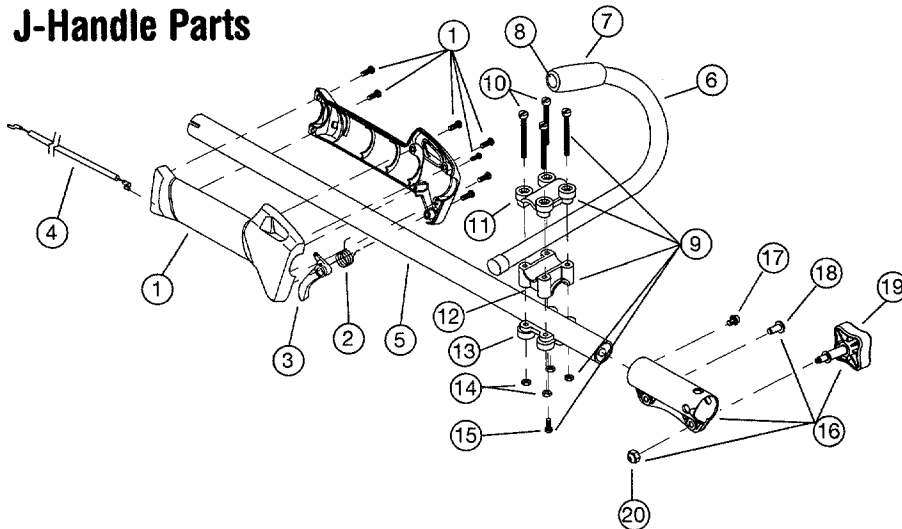

SECTION 9: PARTS LIST FOR MODEL 31A-116-000

Engine Parts

Boom and J-Handle Parts

MODEL 31A-116-000: Engine, Boom, and J-Handle Parts

Ref. No.	Part No.	ENGINE Part Description
1	182059	Air Cleaner/Muffler Cover Assembly (includes 2 & 41)
2	180350B	Air Cleaner Filter
3	180351	Carburetor Mounting Screw Assembly
4	180226	Wavey Washer
5	182160	Choke Lever Assembly (includes 6)
6	182161	Choke Knob and Screw
7	182162	Choke Lever and Plate (includes 5)
8	182062	Carburetor Assembly W/Limiter Caps (includes 9 & 21)
9	610675	Carburetor Gasket
10	181860	Carb Mount Screw
11	181558	Primer and Hose Assembly
12	182063	Carb Mount Assembly (includes 10)
13	684451	Reed Assembly
14	182790	Power Shaft Assembly
15	612115	Carburetor Mount Gasket
16	182791	Crank Case Service Assembly (includes 10, 14 & 24)
17	612134	Rear Mounting Pad
18	181438	Fuel Tank Assembly (includes 19-21)
19	180000B	Fuel Cap Assembly
20	181168	Fuel Return Line
21	682039	Fuel Line Assembly
22	145308	Front Mounting Pad
23	153520	Shroud Assembly
24	181861	Shroud Screw
25	182064	Shroud Extension and Stand
26	181867	Flywheel Assembly
27	181065	Spacer
28	181597	Recoil Pulley Assembly
29	613102	Recoil Spring
30	611061	Rope Guide
31	181441	Pulley Retainer Assembly
32	182618	Switch Assembly (includes 44)
33	181079	Pull Handle

*Items Not Shown

Ref. No.	Part No.	BOOM & J-HANDLE Part Description
1	182808	Throttle Housing and Trigger Assembly (includes 2 & 3)
2	610314	Throttle Trigger Spring
3	182385	Throttle Trigger
4	182068	Throttle Cable Assembly
5	182309	Upper Drive Shaft Housing Assembly
6	180687	J-Handle Assembly (includes 7 & 8)
7	612831	Grip
8	612021	Tube Closure
9	683295	Handle Bracket Assembly (includes 10-15)
10	181811	Screw
11	181812	Upper Handle Clamp
12	181813	Middle Handle Clamp
13	181814	Lower Handle Clamp