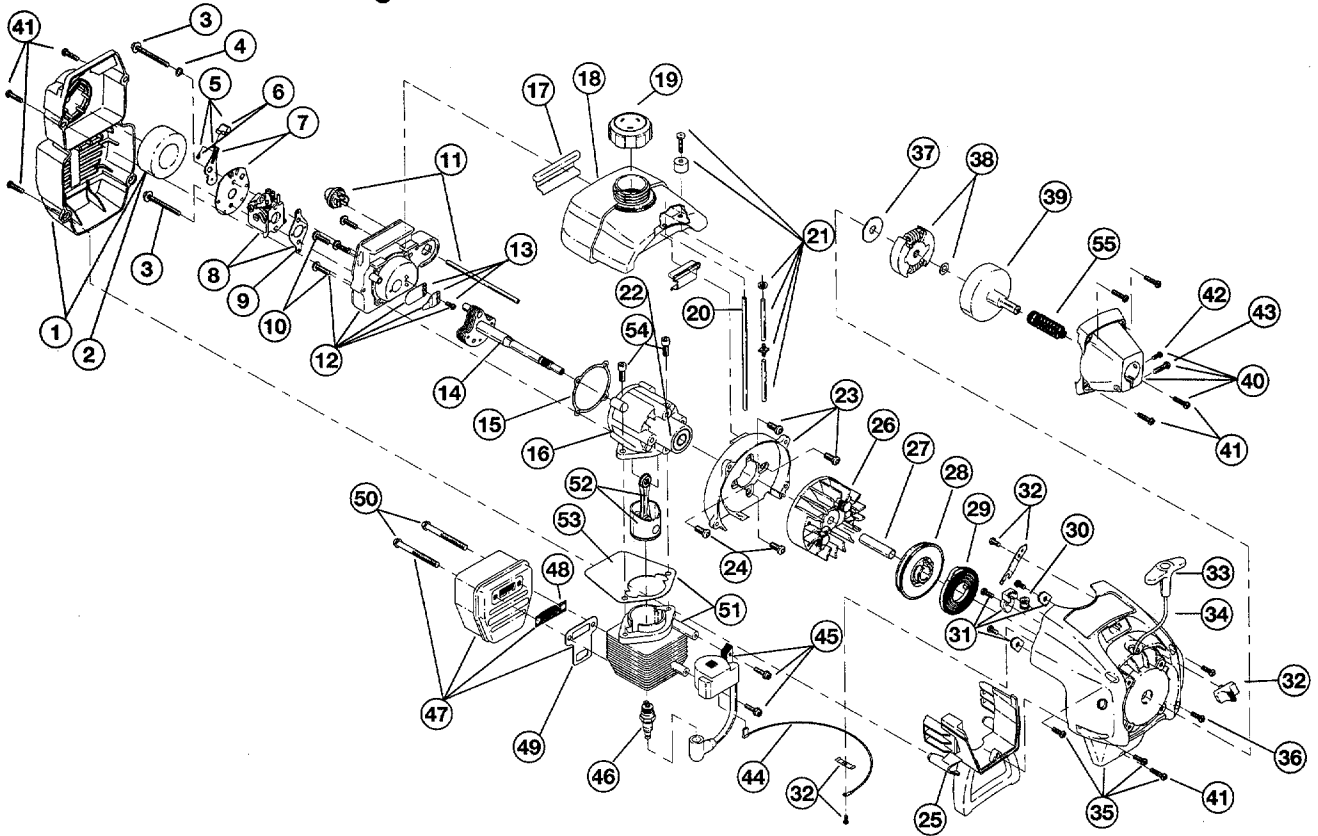

SECTION 9: PARTS LIST FOR MODEL 31A-116-000

Engine Parts

Boom and J-Handle Parts

MODEL 31A-116-000: Engine, Boom, and J-Handle Parts

Ref. No.	Part No.	ENGINE Part Description
1	182059	Air Cleaner/Muffler Cover Assembly (includes 2 & 41)
2	180350B	Air Cleaner Filter
3	180351	Carburetor Mounting Screw Assembly
4	180226	Wavey Washer
5	182160	Choke Lever Assembly (includes 6)
6	182161	Choke Knob and Screw
7	182162	Choke Lever and Plate (includes 5)
8	182062	Carburetor Assembly W/Limiter Caps (includes 9 & 21)
9	610675	Carburetor Gasket
10	181860	Carb Mount Screw
11	181558	Primer and Hose Assembly
12	182063	Carb Mount Assembly (includes 10)
13	684451	Reed Assembly
14	182790	Power Shaft Assembly
15	612115	Carburetor Mount Gasket
16	182791	Crank Case Service Assembly (includes 10, 14 & 24)
17	612134	Rear Mounting Pad
18	181438	Fuel Tank Assembly (includes 19-21)
19	180000B	Fuel Cap Assembly
20	181168	Fuel Return Line
21	682039	Fuel Line Assembly
22	145308	Front Mounting Pad
23	153520	Shroud Assembly
24	181861	Shroud Screw
25	182064	Shroud Extension and Stand
26	181867	Flywheel Assembly
27	181065	Spacer
28	181597	Recoil Pulley Assembly
29	613102	Recoil Spring
30	611061	Rope Guide
31	181441	Pulley Retainer Assembly
32	182618	Switch Assembly (includes 44)
33	181079	Pull Handle

*Items Not Shown

Ref. No.	Part No.	BOOM & J-HANDLE Part Description
1	182808	Throttle Housing and Trigger Assembly (includes 2 & 3)
2	610314	Throttle Trigger Spring
3	182385	Throttle Trigger
4	182068	Throttle Cable Assembly
5	182309	Upper Drive Shaft Housing Assembly
6	180687	J-Handle Assembly (includes 7 & 8)
7	612831	Grip
8	612021	Tube Closure
9	683295	Handle Bracket Assembly (includes 10-15)
10	181811	Screw
11	181812	Upper Handle Clamp
12	181813	Middle Handle Clamp
13	181814	Lower Handle Clamp