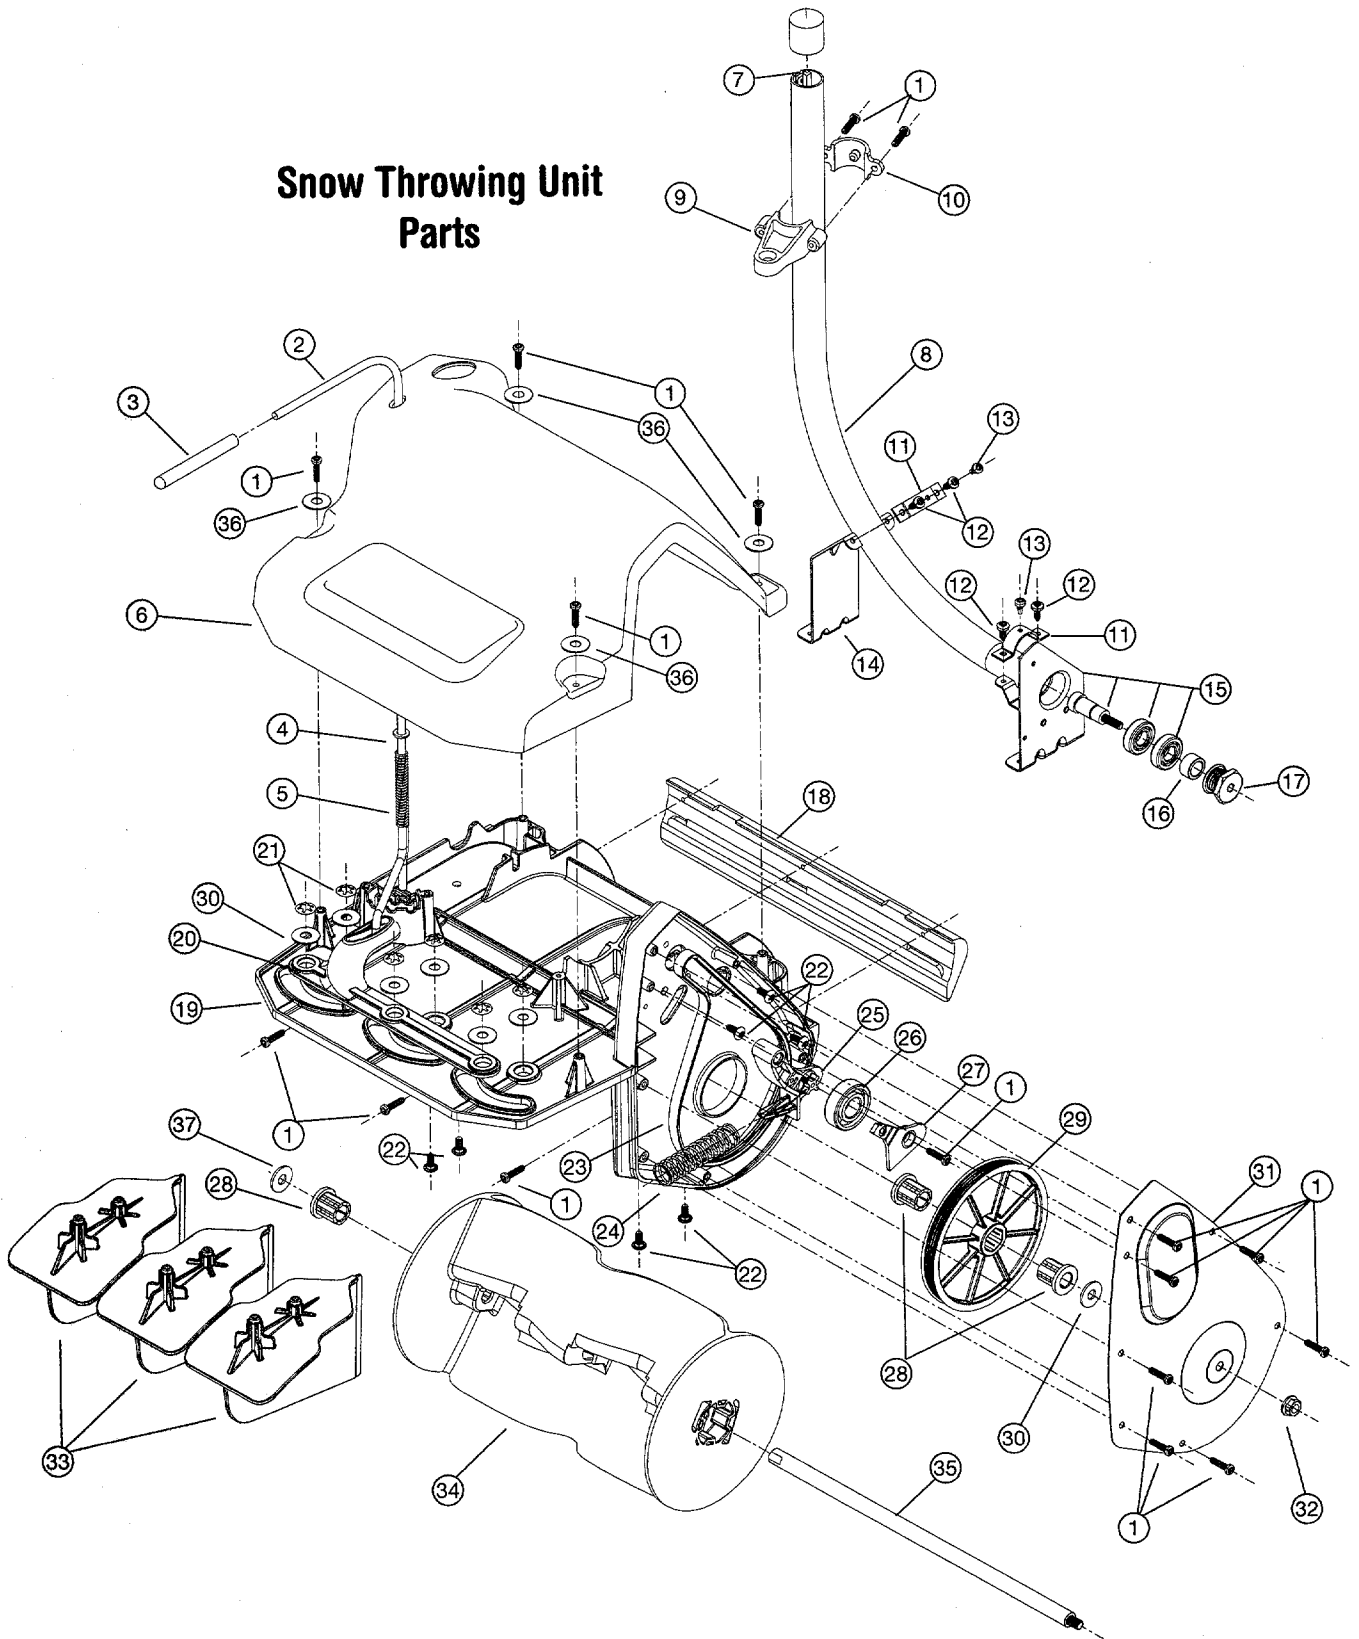

Snow Throwing Unit Parts

MODEL 31A-116-000: Snow Throwing Unit

Ref. No.	Part No.	SNOW THROWING UNIT Part Description
1	181345	Screw
2	791-00000	Vane Control Handle
3	791-00001	Grip
4	736-0142	Washer
5	791-00002	Spring
6	791-00003	Cover
7	181852	Flex Shaft
8	181352	Drive Shaft Assembly
9	791-00004	Clamp, LH
10	791-00005	Clamp, RH
11	181355	Clamp
12	181353	Screw
13	181607	Screw, Anti-rotation
14	791-00006	Drive Housing Bracket, RH
15	791-00007	Drive Housing Bracket, LH
16	791-00008	Spacer
17	791-00009	Drive Pulley
18	791-00010	Scraper
19	791-00011	Snow Thrower Housing
20	791-00012	Vane Control
21	791-00013	Pushnut
22	181372	Screw
23	791-00014	Drive Belt
24	791-00015	Spring
25	791-00016	Idler Arm
26	741-0124	Ball Bearing
27	791-00017	Keeper
28	741-0503	Flange Bearing
29	791-00018	Driven Pulley
30	736-0159	Washer
31	791-00019	Belt Case Cover
32	712-3004A	Flange Lock Nut
33	791-00020	Vane
34	791-00021	Rotor
35	791-00022	Rotor Shaft
36	182409	Washer
37	182910	Washer