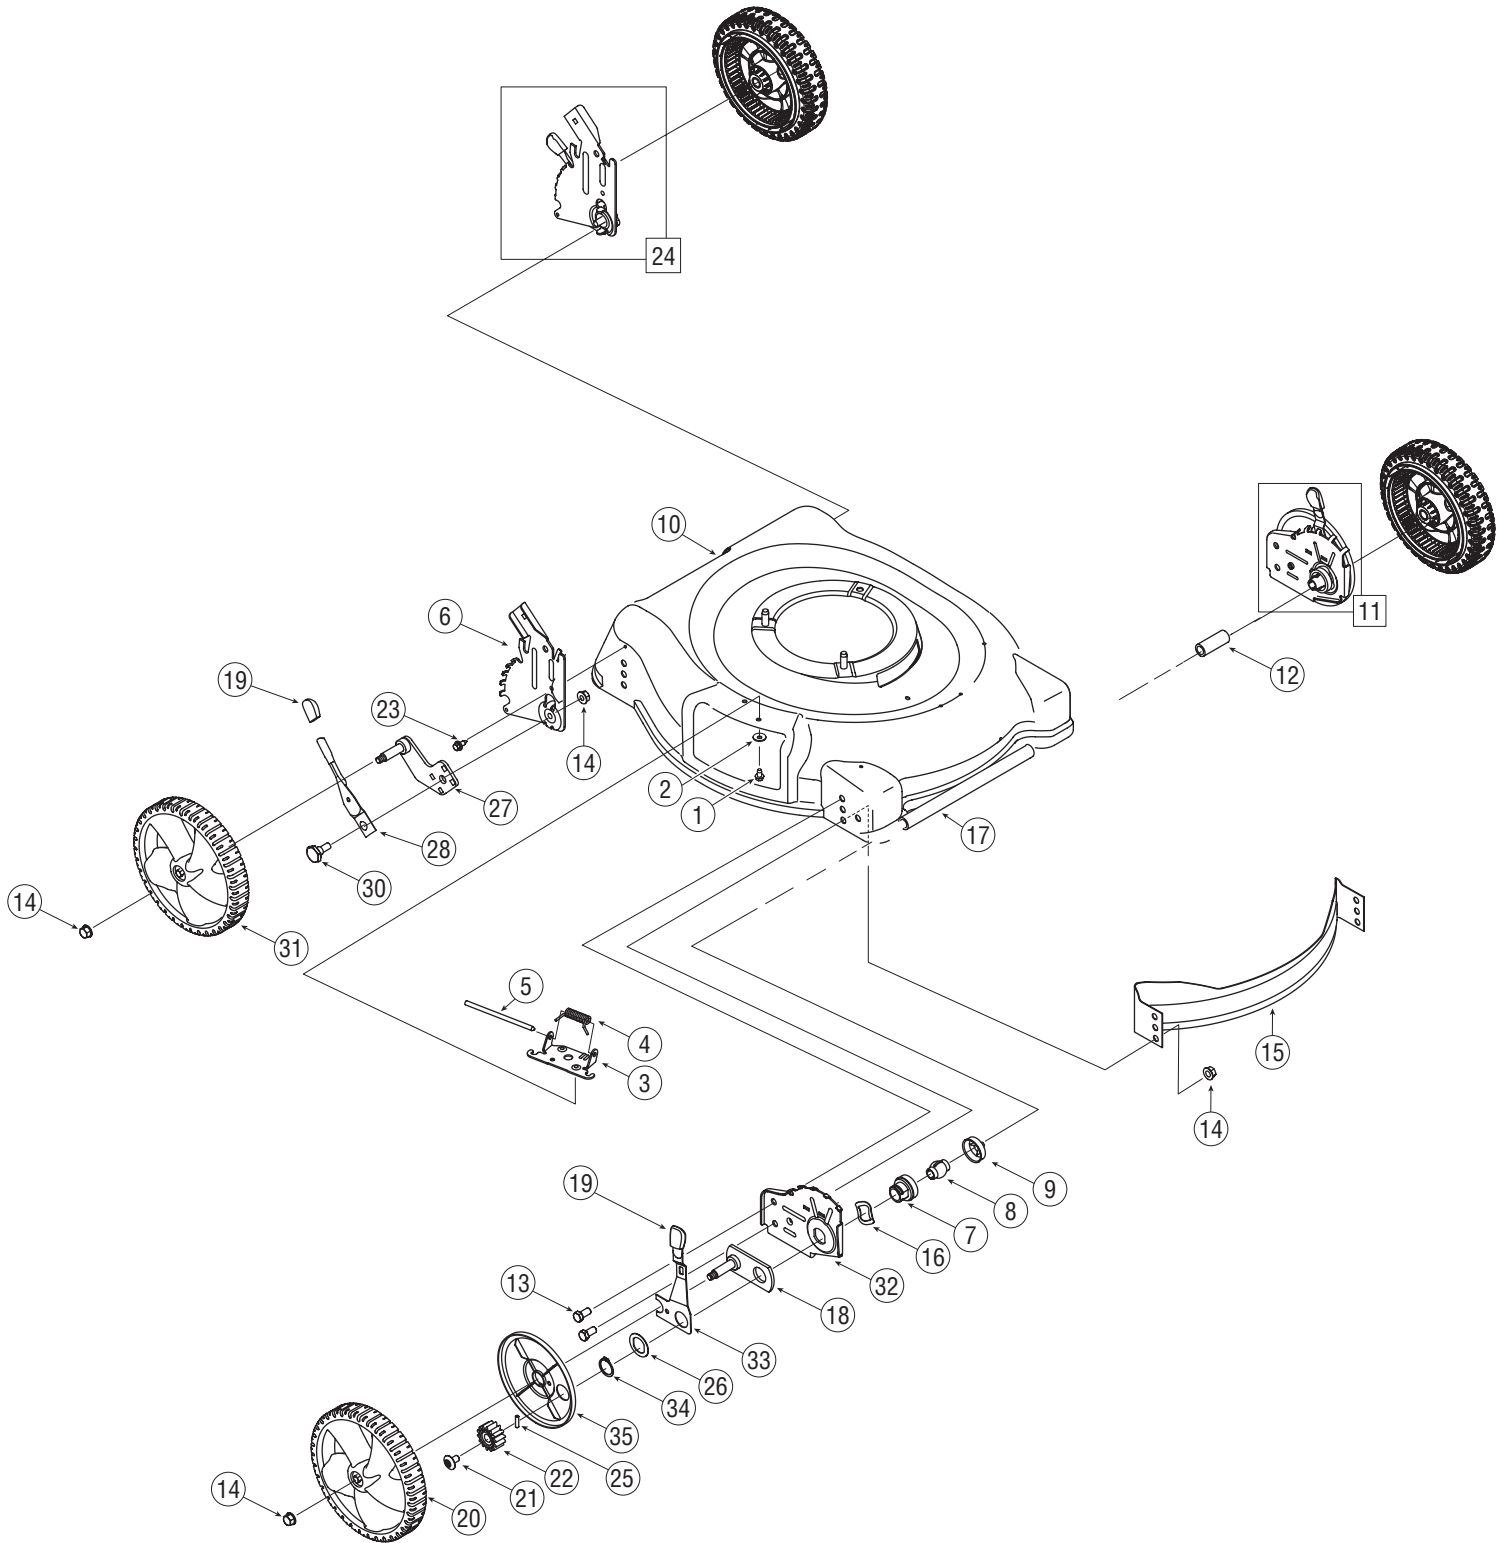

Model 469

1	710-0599	TT Screw 1/4-20 x 0.5
2	736-0270	Bell Washer.265 x 0.75
3	17032A	Deflector Chute Adapter
4	732-1014	Torsion Spring
5	747-0710	Hinge Pin
6	787-01292	Handle Bracket - RH
	787-01291	Handle Bracket - LH
7	748-0355	Bearing Support
8	741-0604A	Bearing Sleeve
9	732-0708	Bearing Retainer
10	787-01278	21" Deck
11	687-02194	Height Adjustment Assembly - RH
	687-02193	Height Adjustment Assembly - LH
12	750-04595	Slev. Spacer 1.4" Lg.
13	710-0216	Hex Screw, 3/8-16 x.75
14	712-04065	Flange Lock Nut, 3/8-16
15	782-5002B	Front Baffle
16	736-0447	Wave Washer
17	750-04594	Sleeve Spacer 8.985" Lg.
18	687-02044	Pivot Plate Assembly
19	720-0426	Adjustment Knob

20	634-04100	Front Wheel 8 x 1.8
21	710-04531	Screw, 1/4-20 x .390
22	717-1762	Gear 14T RH FWD
	717-1761	Gear 14T LH FWD
23	710-1652	TT Scr. w/Washer 1/4-20 x.625
24	687-02068	Handle Bracket Assembly - RH
	687-02069	Handle Bracket Assembly - LH
25	715-0221	Dowel Pin
26	736-0474	Washer
27	687-02071A	Pivot Arm Assembly - RH
	687-02070A	Pivot Arm Assembly - LH
28	732-04175	Rear Spring Lever
29	712-0214	Hex Lock Nut, 3/8-24
30	738-04136	Shoulder Scr.500 Dia. x.434
31	734-04087	Rear Wheel, 8 x 1.8
32	787-01298	Height Adjuster Plate - RH
	787-01299	Height Adjuster Plate - LH
33	732-0706	Front Lever - RH
	732-0707	Front Lever - LH
34	716-0102	Snap Ring
35	782-7551A	Wheel Dust Cap