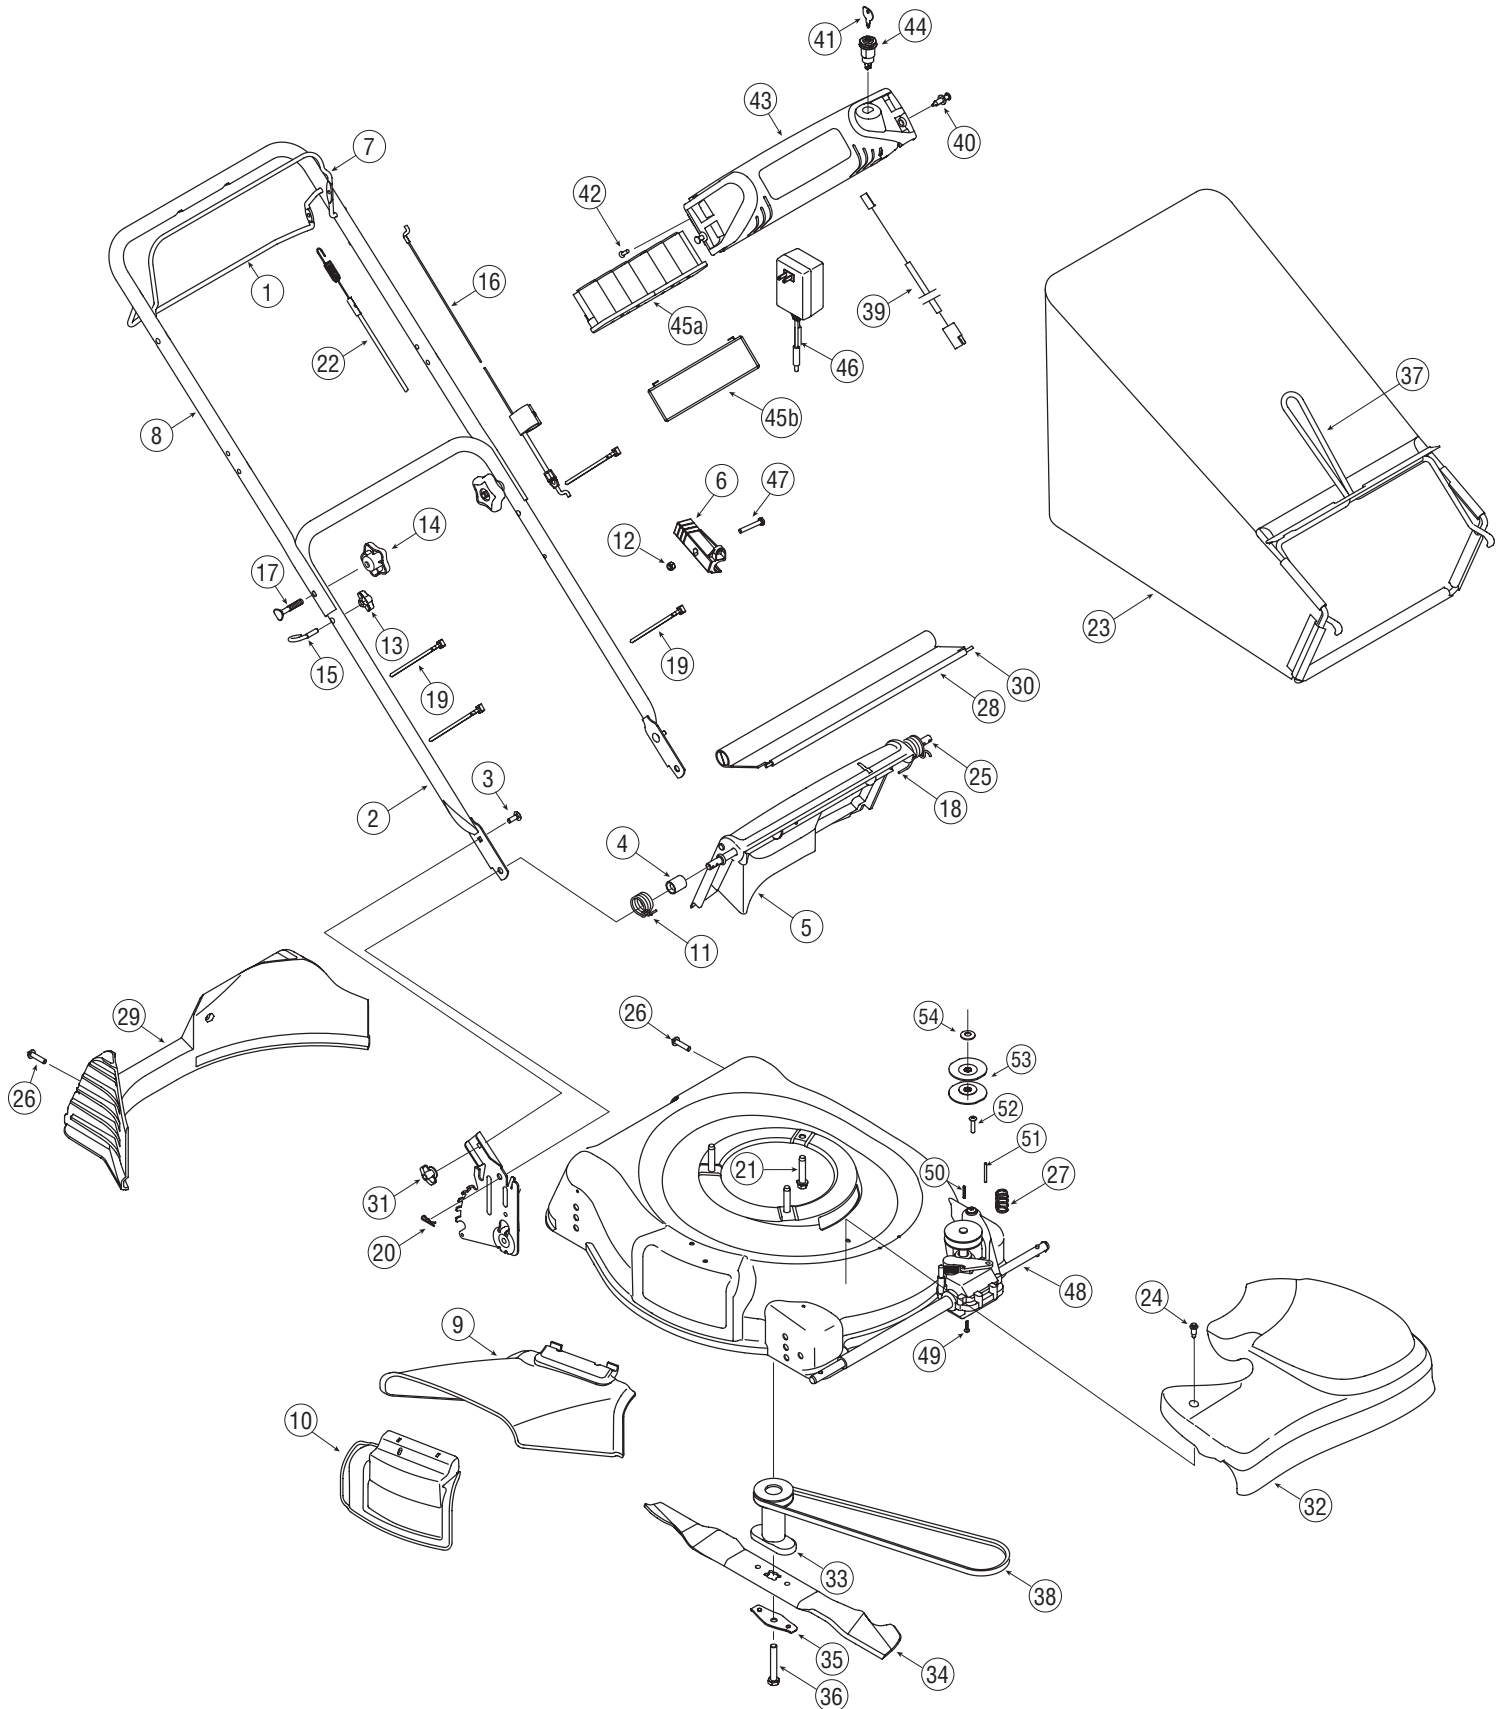

Model 469

1	747-1214	Drive Control	29	731-04150C	Rear Baffle
2	749-0928A	Lower Handle	30	732-0700	Wire
3	710-0703	Carriage Bolt 1/4-20	31	712-0397	Wing Nut
4	750-04162	Spacer.375 x.50 x 1.02" Lg.	32	731-05021A	Transmission Cover
5	731-04134A	Rear Discharge Door	33	748-04015A	Blade Adapter
6	746-0883	ERS Housing	34	742-0741	21" Mulching Blade
7	747-1161A	Blade Control	35	736-0524B	Blade Bell Support
8	749-1233B	Upper Handle	36	710-1257	Hex Screw 3/8-24 x 2.50
9	731-04177	Chute Deflector	37	747-04080	Grass Bag Frame
10	687-02055	Mulch Plug Complete	38	754-04101	V-Belt
11	732-04090A	Torsion Spring - RH	39	725-04293	Electric Starter Harness
12	712-0324	Hex Lock Nut, 1/4-20	40	728-0199	Rivet
13	720-0279	Handle Knob	41	725-0201	Key
14	720-04072	Handle Knob	42	710-1667A	Screw, #10-16 x .75
15	710-1205	Eye Bolt	43	731-05505	Battery Hsg. (Used w/ Ref.# 45a)
16	746-04309	Control Cable - 39"		731-05459	Battery Hsg. (Used w/ Ref.# 45b)
17	710-1174	Carriage Bolt 5/16-18 x 2.0	44	725-04347	Key Switch
18	732-04089A	Torsion Spring - LH	45a	725-1276	12 Volt Battery
19	726-0240	Cable Tie	45b	725-04323	12 Volt Battery
20	714-0104	Cotter Pin	46	725-04329	Battery Charger
21	710-0654A	Self-Tapping Sems Screw	47	710-0136	Screw, 1/4-20 x 1.75
22	746-04282	Drive Cable - 48.75"	48	617-04376	Transmission Assembly
23	664-04027	Grassbag Assembly	49	710-04329	Torx Screw
24	710-1650	Shoulder Screw # 12 -24	50	715-0129	Spirol Pin
25	747-04035	Pivot Rod	51	715-04030	Dowel pin
26	710-04371	Screw, 1/4-15 x 1.25	52	710-0969	Screw, #12-16 x 1.00
27	732-1043	Belt Tension Spring	53	756-04132	Pulley, 3.82 x .313 x .68
28	731-04998	Rear Trailing Shield	54	736-0105	Bell Washer, .325 x .930 x .45