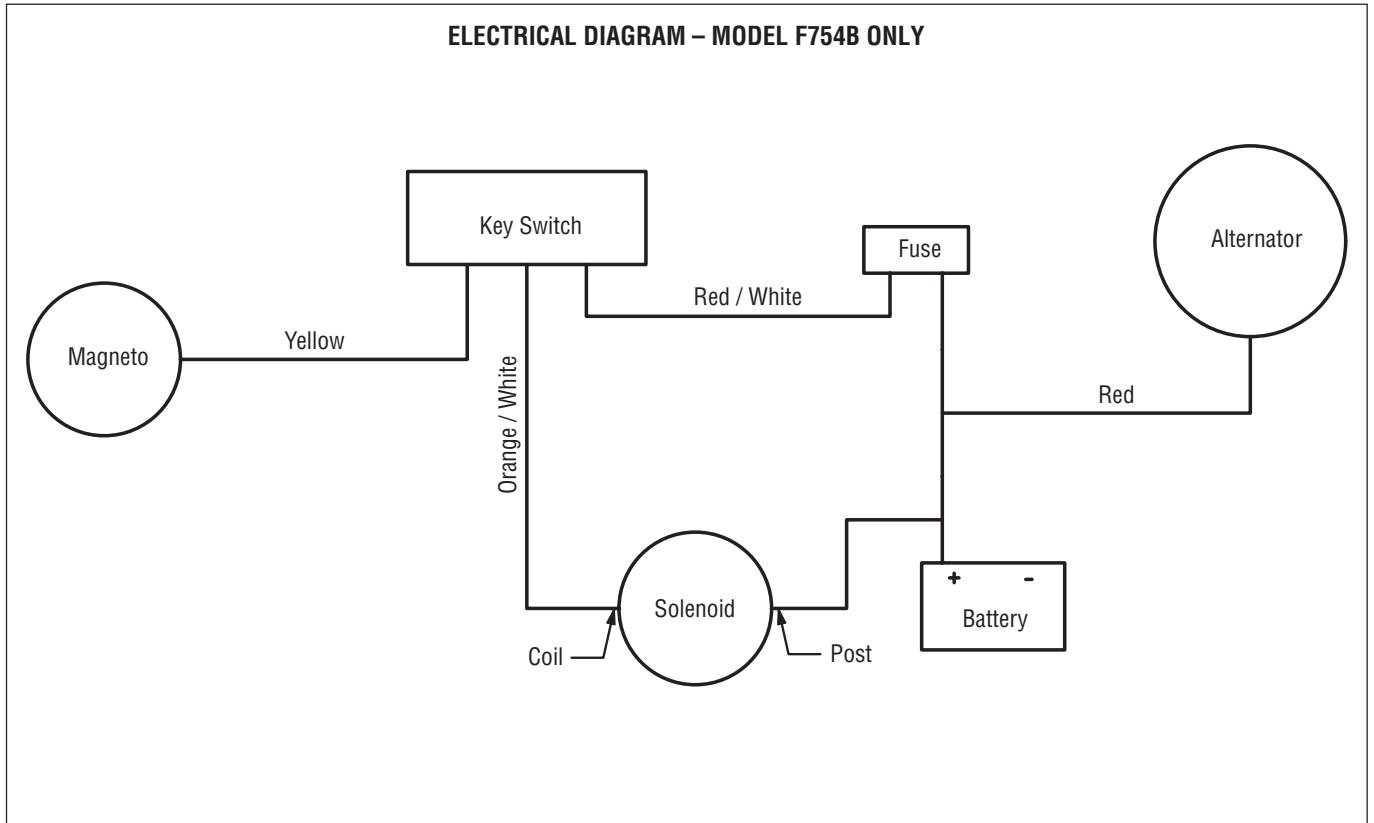

FRONT FRAME ASSEMBLY

FRONT FRAME ASSEMBLY

Ref.	Part	Description	Qty.	Ref.	Part	Description	Qty.
1	1916897	Pivot.....	1	106	1100352	Cotter Pin	4
2	GW-20546	Washer.....	1	108	734-04005	Gage Wheel.....	2
3	GW-9532	Clip Ring	1	110	1186329	Flange Lock Screw, 5/16 x 3/4	2
11	1186393	Flange Locknut, 3/8-16.....	9	149	777D06078	Logo Decal	1
28	736-3050	Flat Washer, 3/8	6	151	777D06077	33" Combination Deck Decal	1
30	712-3000	Locknut, 3/8-16.....	1	158	1769767	V-Belt	1
31	1769895	Lift Crank.....	1	165	1754125	Shoulder Bolt	5
47	1100349	Cotter Pin	1	174	712-0290	Toplock Nut.....	1
53	1701447	Special Washer.....	4	307	1769903	Rear Lift Assembly	1
58	747-04015	Lower Blade Rod.....	1	308	1185469	Roll Pin, 1/4 x 1.....	2
73	712-0266	Flange Locknut, 3/8-16.....	5	309	736-0237	Flat Washer, 5/8	1
94	1768231	Pivot Block	1	310	1770248	Front Lift Assembly	1
95	1769521	Leveler Bar	1	311	1768477	Spindle Assembly.....	2
97	777I00006	Cutting Height Decal.....	1	312	1764140	Flange Bearing.....	4
100	710-0227	Tap Screw, #8 x 3/8	8	313	687-02003	Gage Support	1
101	1769007	Compression Spring.....	1	314	1185976	Grease Fitting	2
103	726-04008	Speed Nut, 5/16-18	2	315	1185759	Drive Pin, 1/4 x 3.....	2
104	787-01018	Belt Guard	1	316	787-01003	Mower Support	2
105	726-04006	Speed Nut, 5/16-18	2	317	710-04042	Whizlock Screw, 3/8-18 x 1.....	4

- (A) Model 754B
  (B) Model F754B