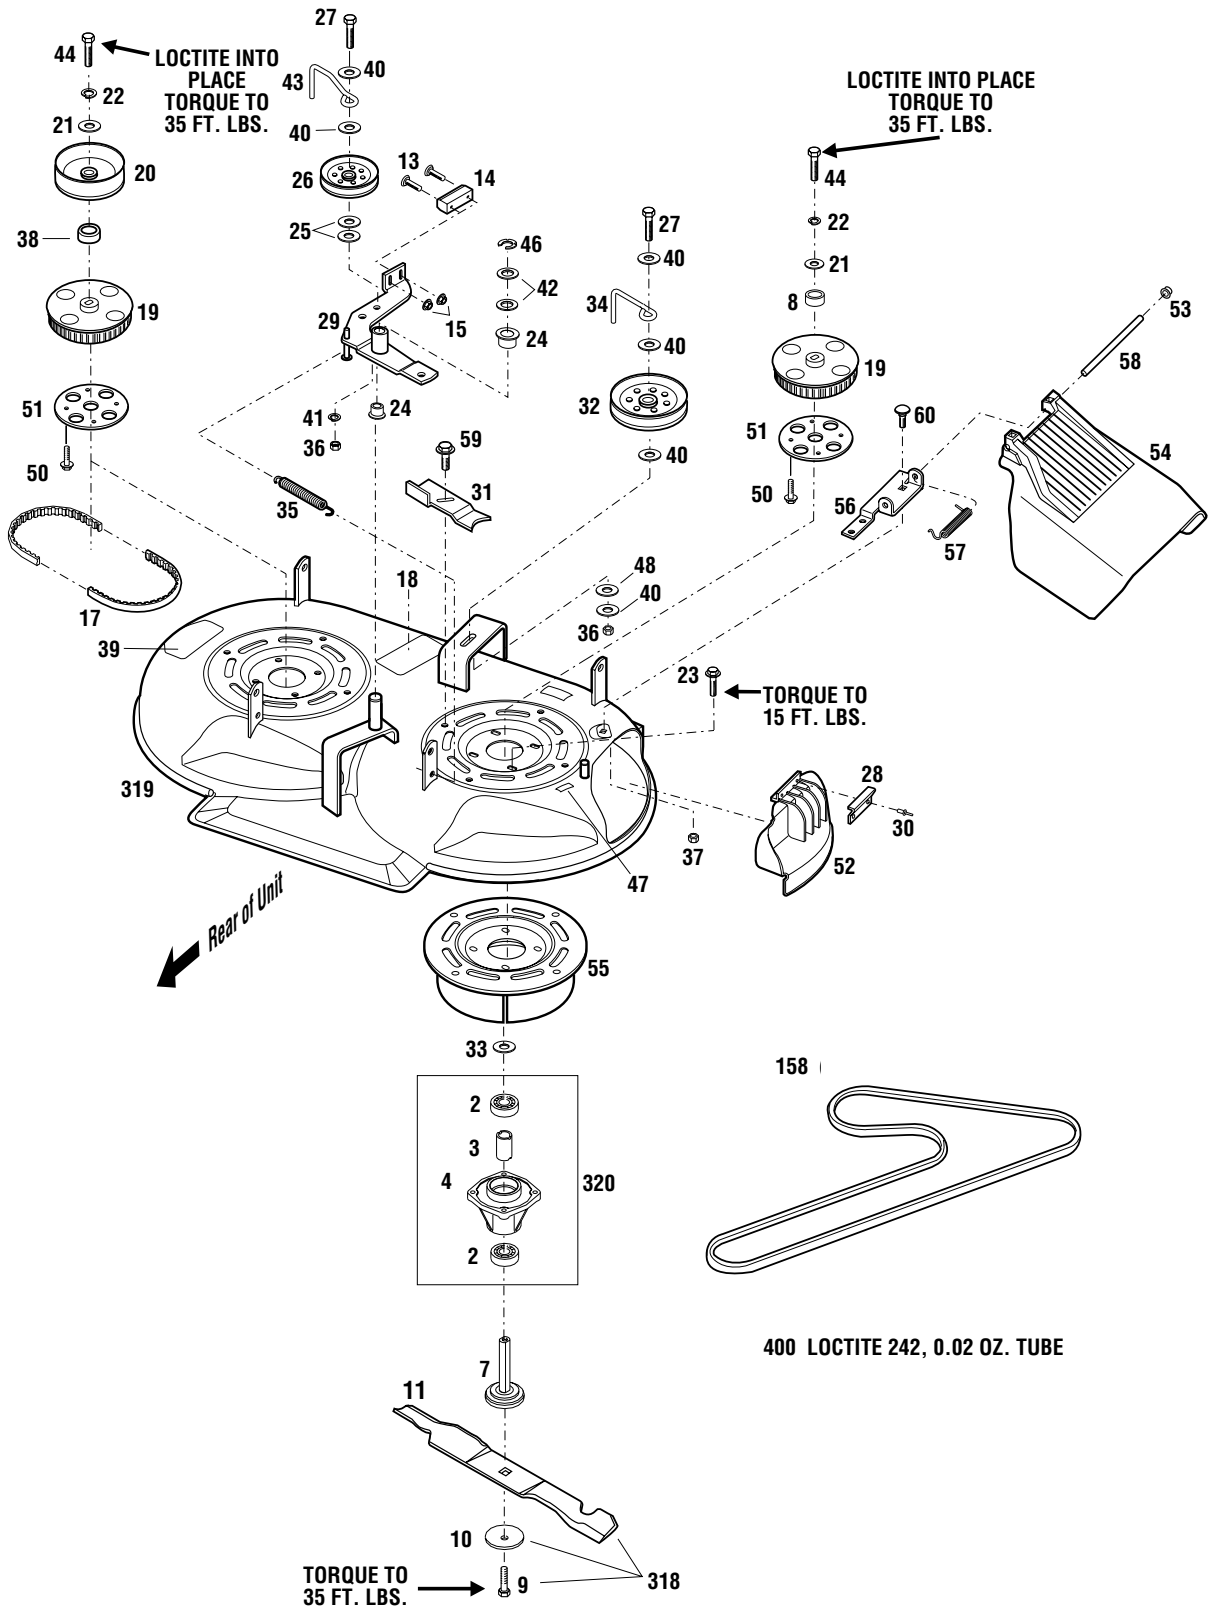

Wide-Cut Combination Mower

MOWER DECK ASSEMBLY

MOWER DECK ASSEMBLY

Ref.	Part	Description	Qty.	Ref.	Part	Description	Qty.
2	1185574	Ball Bearing	4	37	712-3004A	Locknut, 5/16-18.....	1
3	1746869	Spacer	2	38	1723996	Pulley Spacer	1
4	1915280	Mower Spindle	2	39	777S30118	Danger Decal.....	1
7	711-04020	Spindle Shaft	1	40	736-0262	Flat Washer, 3/8 x 3/4	6
8	1918848	Spacer (For right-hand spindle ass'y)	1	41	736-0169	Lock Washer, 3/8	1
9	1765196	Screw, 7/16-14 x 1.....	2	42	1701447	Flat Washer	2
10	1765197	Belleville Washer	2	43	1764135	Belt Guide.....	1
11	1910917	Blade, 33" Mulching.....	2	44	1769397	Screw, 7/16-14 x 1-1/4	2
13	1771081	Flat Head Screw, #10-24 x 1-1/4	2	46	716-0101	Retaining Ring.....	1
14	1771083	Brake Pad	1	47	777S00008	Warning Decal.....	1
15	712-0272	Sems Nut, #10-24	2	48	1185715	Pyramid Washer, 3/8.....	1
17	1773600	Toothed Drive Belt	1	50	710-04065	Triplask Screw, 1/4-20 x 5/8	8
18	777S00004	Caution Decal	1	51	1771922	Sprocket Plate	2
19	1774220	Cogged Pulley, 56T	2	52	631-04011	Mulcher Cover, Fold-Up Style (Incl. Ref. 28 and 30)	1
20	1918625	Drive Pulley	1	53	1727342	Cap	2
21	736-0322	Flat Washer, 7/16	2	54	1910931	Discharge Chute	1
22	736-0171	Lock Washer, 7/16	2	55	687-02004	Weldment Doublor	2
23	710-0602	Flange Lock Screw, 5/16-18 x 1	8	56	1910951	Bracket, Chute Hinge.....	1
24	1764140	Flange Bushing.....	2	57	1910971	Spring, Discharge Chute.....	1
25	1701055	Flat Washer	2	58	1910972	Pin, Discharge Chute	1
26	1918626	Idler Pulley	1	59	710-0650	Screw, Thread-Forming.....	8
27	1100062	Hex Head Capscrew, 3/8-16 x 2-1/2.....	2	60	710-0451	Bolt, Carriage, 3/8-18 x 3/4	1
28	787-01019	Adapter Trim	1	158	1769767	V-Belt	1
29	687-02008	Idler Arm	1	318	1773595	Mulching Blade Kit (Incl. Refs. 9, 10 and 11).....	1
30	1764439	Pop Rivet	2	319	1910906	Mower Deck Weldment (A) (B)	1
31	1911021	Belt Tension Adjustment Bracket	1	320	1769048	Mower Spindle Assembly (Incl. Refs. 2, 3 & 4).....	2
32	1749911	Idler Pulley	1	400	GW-97092	Loctite 242, 0.02 oz. Tube.....	N/I
33	1766787	Special Thrust Washer	2	401	1735222	Black Spray Paint Can, 13 oz.	N/I
34	1720717	Belt Guide.....	1				
35	1756595	Extension Spring	1				
36	712-3017	Nut, 3/8-16.....	2				

N/I Item not included with unit; order separately.

- (A) Model 754B
- (B) Model F754B