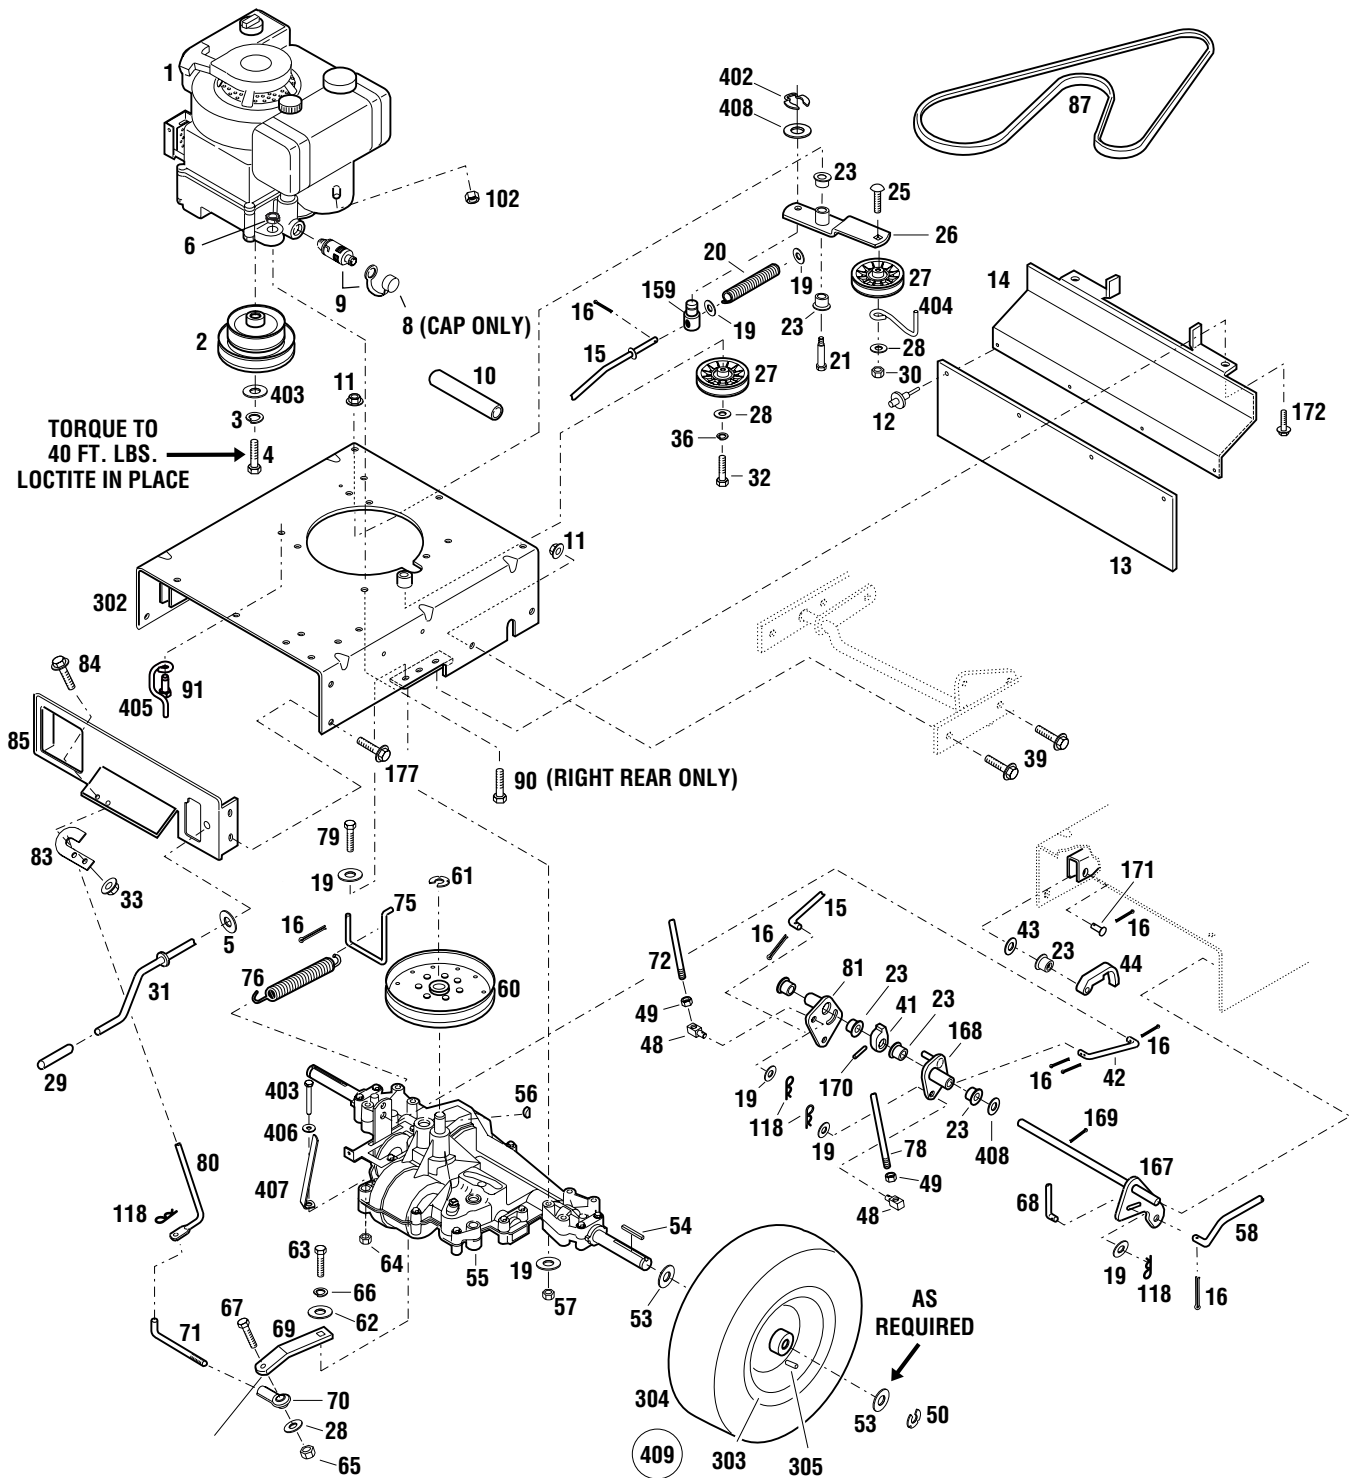

Wide-Cut Combination Mower

DRIVE ASSEMBLY

DRIVE ASSEMBLY

Ref.	Part	Description	Qty.	Ref.	Part	Description	Qty.
1	*	Engine, Electric Start.....	1	62	736-0463	Flat Washer, 1/4.....	3
	*	Engine, Recoil Start.....	1	63	710-0412	Screw, 1/4-28 x 3/4.....	1
2	1769904	Engine Pulley.....	1	64	712-3027	Flange Locknut, 1/4-20.....	1
3	736-0171	Lock Washer, 7/16.....	1	65	712-0375	Locknut, 3/8-16.....	2
4	1740949	Bolt, 7/16-20 x 1-3/4.....	1	66	736-0329	Lock Washer, 1/4.....	1
5	1773599	Washer, Nylon.....	1	67	712-3005	Screw, 3/8 x 1-1/4.....	1
6	712-0266	Ground Wire Jam Nut, 3/8-16 (B).....	1	68	1769888	Upper Blade Rod.....	1
8	1766326	Oil Valve Cap.....	1	69	1915745	Transmission Arm.....	1
9	1768865	Oil Valve (Incl. Ref. 8).....	1	70	1767837	Ball Joint.....	1
10	1769006	Oil Drain Hose.....	1	71	1768628	Shift Link Rod.....	1
11	1186393	Flange Locknut, 3/8-16.....	5	72	1769873	Upper Transmission Rod.....	1
12	1727379	Pop Rivet, 3/16.....	4	75	1768624	Spring Attachment Rod.....	1
13	1769870	Flap.....	1	76	1768636	Extension Spring.....	1
14	1769869	Flap Bracket.....	1	78	1769872	Upper Brake Rod.....	1
15	1769885	Lower Transmission Rod.....	1	79	710-0176	Screw, 5/16-18 x 2-3/4.....	2
16	714-0111	Cotter Pin, 3/32 x 5/8.....	8	80	1769874	Shift Rod.....	1
19	736-0275	Flat Washer, 5/16.....	5	81	1904803	Clutch Arm Pivot.....	1
20	1711864	Compression Spring.....	1	83	1768630	Shift Rod Bracket.....	1
21	1763219	Shoulder Bolt.....	1	84	710-0599	Flange Lock Screw, 1/4-20 x 1/2.....	2
23	1715538	Nyliner, 1/2.....	2	85	1769852	Backplate (A) (B).....	1
25	1748393	Carriage Bolt, 3/8-16 x 1-3/4.....	1	87	1770334	V-Belt.....	1
26	687-02011	Idler Arm.....	1	90	710-1007	Thread Forming Screw, 3/8-16 x 1-1/2..	1
27	1756151	Idler Pulley.....	2	91	710-0654A	Thread Forming Screw, 3/8-16 x 1.....	3
28	736-3050	Flat Washer, 3/8.....	3	102	1186229	Hex Nut, 1/4-20.....	1
29	1715685	Plastic Grip.....	1	118	1717897	Hair Pin, 5/64.....	3
30	712-3000	Top Locknut, 3/8-16.....	1	159	1916897	Pivot.....	1
31	1915831	Lift Crank Assembly.....	1	167	1769882	Pivot Shaft Assembly.....	1
32	710-0347	Bolt, 3/8-16 x 1-3/4.....	1	168	1904804	Brake Arm.....	1
33	1186389	Flange Locknut, 1/4-20.....	4	169	1100350	Cotter Pin.....	3
36	736-0169	Lock Washer, 3/8.....	1	170	1187961	Drive Pin, 5/32 x 1.....	1
39	710-04042	Flange Lock Screw, 3/8-16 x 1.....	4	171	1730851	Clevis Pin, 1/2 x 1-1/4.....	1
41	1770361	Interlock Cam.....	1	172	710-0726	Screw, 5/16-12 x 3/4.....	2
42	1769877	Lower Brake Rod.....	1	177	710-1260A	Flange Screw, 5/16-18 x 3/4.....	2
43	1702646	Washer, Flat 1/2.....	3	302	687-02014	Frame Weldment Assembly.....	1
44	1769881	Interlock Latch.....	1	303	1768180	Wheel Rim.....	2
48	1725264	Swivel Block.....	2	304	1774129	Tire.....	2
49	712-3007	Jam Nut, 5/16-18.....	2	305	1718086	Valve Stem.....	2
50	1185388	Retaining Ring.....	2	400	GW-97092	Loctite 242, 0.02 oz. Tube.....	N/I
53	1701447	Special Washer.....	A/R	402	GW-9532	Clip Ring.....	1
54	1769781	Square Key, 3/16 x 2-1/2.....	2	403	710-0501	Screw, 1/4-20 x 2.0.....	1
55	1769708	Transmission Assembly, Model 915-027 (See page 36 for breakdown.).....	1	404	732-04104	Belt Guide.....	1
56	1104436	Woodruff Key, 3/16 x 3/4.....	1	405	732-04105	Belt Guide.....	1
57	712-3004A	Flange Nut, 5/16-18.....	4	406	736-3090	Flat Washer.....	1
58	747-04015	Lower Blade Rod.....	1	407	787-01112	Belt Guide.....	1
60	1770326	Transaxle Pulley.....	1	408	GW-20546	Flat Washer.....	4
61	1118808	Retaining Ring.....	1	409	1774128	Wheel Assembly.....	2
						(Inc. Refs. 303-305)	

* Order parts from your local authorized engine dealer. Refer to engine for model/type number.