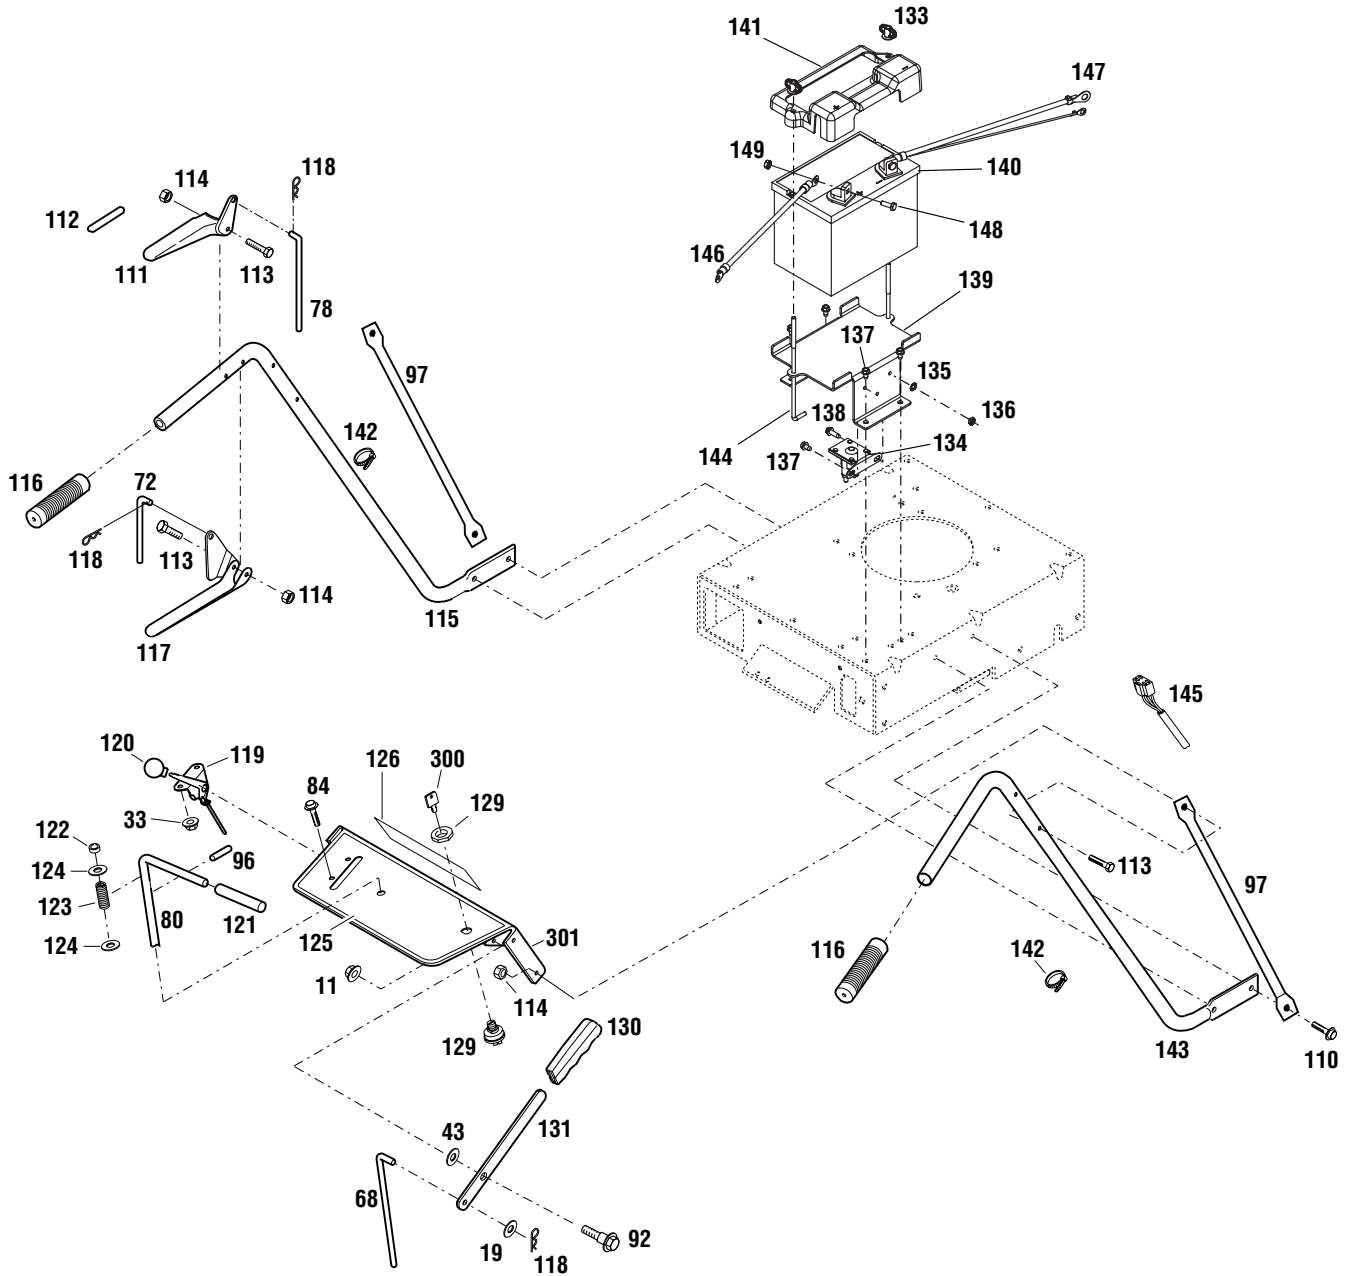

Section
6

Parts List

HANDLEBAR AND CONSOLE ASSEMBLY

HANDLEBAR AND CONSOLE ASSEMBLY

Ref.	Part	Description	Qty.	Ref.	Part	Description	Qty.
11	1186393	Flange Locknut, 3/8-16.....	1	124	736-3019	Flat Washer, 1/2	1
19	736-0275	Flat Washer, 5/16	4	125	777S32064	Warning Decal (A)	1
33	1186389	Flange Locknut, 1/4-20.....	2		777S32233	Warning Decal (B)	1
43	1702646	Flat Washer, 1/2	1	126	777D06080	Logo Decal (A) (B)	1
68	1769888	Upper Blade Rod	1	129	725-0267B	Ignition Switch w/ Key (B).....	1
72	1773607	Upper Transmission Rod.....	1	130	720-0313	Handle Grip	1
78	1769872	Upper Brake Rod	1	131	1768223	Mower Engage Lever.....	1
80	1769874	Shift Rod	1	133	712-0397	Wing Nut, 1/4-20 (B).....	2
84	710-0599	Flange Lock Screw, 1/4-20 x 1/2	2	134	725-1426	Solenoid (B)	1
92	1703051	Shoulder Bolt	1	135	736-0222	External Lock Washer, 1/4 (B).....	1
96	1185279	Roll Pin, 1/4 x 2-1/4	1	136	712-0298	Jam Nut, 1/4-20 (B)	1
97	1915545	Brace, Handlebar (A) (B)	2	137	710-0599	Self-tapping Screw, 1/4-20 x 1/2 (B).....	5
110	710-0817	Flange Lock Screw, 5/16 x 3/4	4	138	710-0642	Self-tapping Screw, 1/4-20 x 3/4 (B).....	1
111	1770445	Control Handle	1	139	787-01120	Battery Bracket (B)	1
112	777I00001	Operator Presence Control Decal	1	140	725-1706A	Battery, 270 CCA (B)	1
113	710-0136	Screw, 1/4-20 x 1-3/4, Grade 8	6	141	731-0707A	Battery Cover (B).....	1
114	712-3055	Locknut, 1/4-20	2	142	725-0157	Plastic Tie.....	5
115	1764922	Left Handlebar (A) (B)	1	143	1764923	Right Handlebar (A) (B).....	1
116	1703539	Handle Grip	2	144	711-0222A	Battery Hold-down Rod (B)	2
117	1773605	Control Handle	1	145	725-04088	Wiring Harness (B).....	1
118	1717897	Hair Pin, 5/64	3	146	725-04086	Red Wire, 12" (B)	1
119	1768191	Throttle Control	1	147	725-04087	Black Wire, 14" (B).....	1
120	1737118	Knob.....	1	148	710-3015	Hex Screw, 1/4-20 x .75 (B).....	2
121	1737041	Handle Grip	1	149	712-0271	Hex Sems Nut, 1/4-20 (B)	2
122	1715716	Nylon Bushing.....	1	300	725-0201	Ignition Key (B)	2
123	1721492	Compression Spring.....	1	301	1768625	Console Assembly.....	1