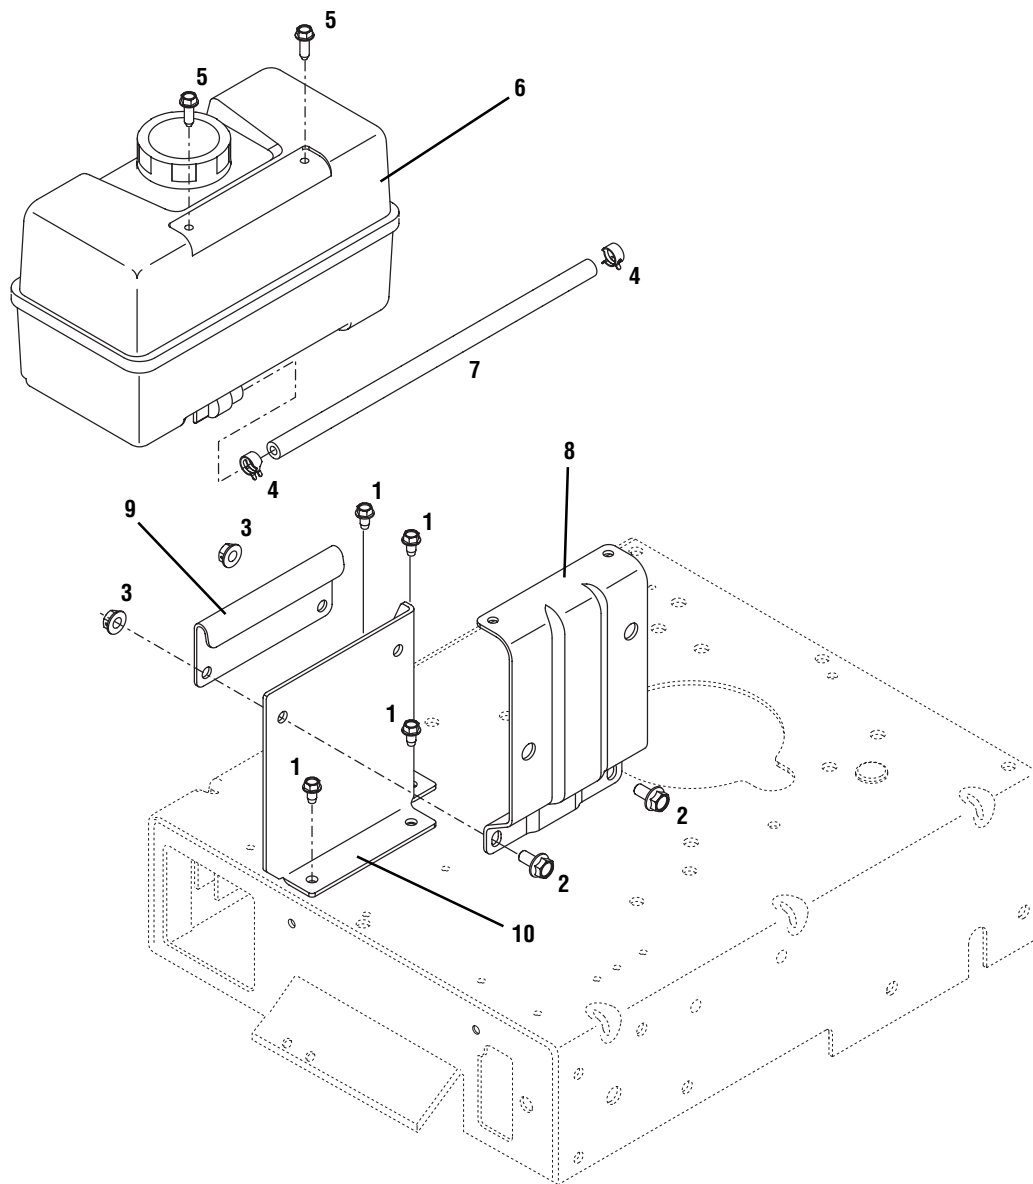

Wide-Cut Combination Mower

FUEL TANK ASSEMBLY

Ref.	Part	Description	Qty.
1	710-0599	Self-tapping Screw, 1/4-20 x 1/2.....	4
2	710-0759	Hex Flange Screw, 5/16-18 x 5/8.....	2
3	712-3004A	Flange Locknut, 5/16-18.....	2
4	726-0205	Hose Clamp.....	2
5	751B095337	Screw, K80 x 3.59.....	2
6	751B493337	Fuel Tank, 1 gal.(Incl. Fuel Cap).....	1
7	751-0535	Fuel Line, 12".....	1
8	781-0497	Mounting Bracket, Fuel Tank.....	1
9	781-0498	Support Bracket, Fuel Tank.....	1
10	787-01123	Bracket, Fuel Tank.....	1