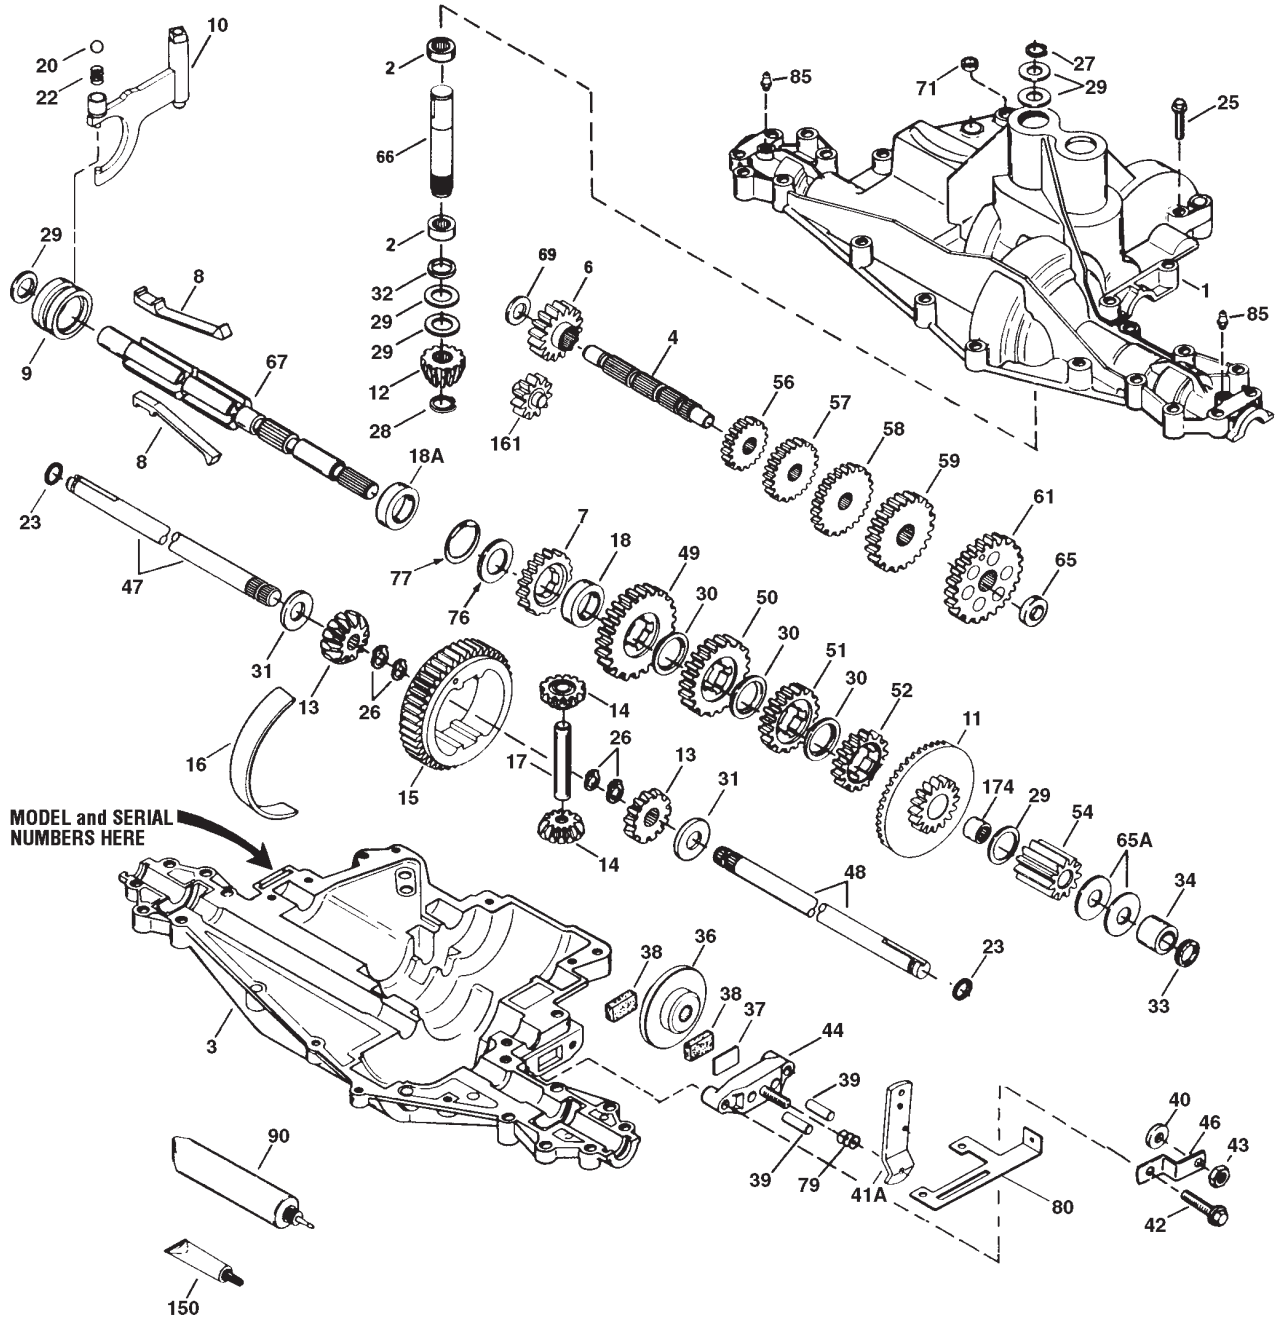

Peerless Transaxle

TRANSAXLE ASSEMBLY

Ref.	Part	Description	Qty.	Ref.	Part	Description	Qty.
1	TC-772113	Transaxle Cover	1	39	TC-786026	Dowel Pin	2
1	TC-772135	Transaxle Cover	1	40	TC-792076A	Washer	1
2	TC-780086A	Needle Bearing	2	41	TC-790045	Brake Lever	1
3	TC-770110	Transaxle Case	1	42	TC-792073	Screw, 1/4-20 x 1-1/4"	2
4	TC-776300	Countershaft	1	43	TC-792075	Locknut, 5/16-24	1
6	TC-778281	Spur Gear (16 teeth)	1	44	TC-790025	Brake Pad Holder	1
7	TC-778122A	Spur Gear (22 teeth)	1	46	TC-786086	Brake Lever Bracket	1
8	TC-792160	Shift Key	4	47	TC-774747	Axle (16-1/4" long)	1
9	TC-784373	Shift Collar	1	48	TC-774888	Axle (11" long)	1
10	TC-784365	Shift Rod & Fork	1	49	TC-778124A	Spur Gear (30 teeth)	1
11	TC-778261	Bevel Gear & Bearing (Incl. 174)	1	50	TC-778123A	Spur Gear (25 teeth)	1
12	TC-778262	Bevel Pinion (14 teeth)	1	51	TC-778122A	Spur Gear (22 teeth)	1
13	TC-778221	Bevel Gear (16 teeth)	2	52	TC-778273	Spur Gear (19 teeth)	1
14	TC-778068	Differential Pinion	2	54	TC-778263	Spur Gear (11 teeth)	1
15	TC-778260	Ring Gear	1	56	TC-778126A	Spur Gear (20 teeth)	1
16	TC-786150	Bearing Strip	1	57	TC-778127A	Spur Gear (25 teeth)	1
17	TC-786139	Drive Pin	1	58	TC-778128A	Spur Gear (28 teeth)	1
18	TC-786147	Neutral Spacer	1	59	TC-778129A	Spur Gear (30 teeth)	1
18A	TC-786159	Neutral Spacer	1	61	TC-778265	Spur Gear (34 teeth)	1
20	TC-792077	Ball, 5/16" dia.	1	65	TC-780162	Washer	1
22	TC-792079	Spring	1	65A	TC-780160	Washer	2
23	TC-788061	Seal Ring	2	66	TC-776299	Input Shaft	1
25	TC-792073	Screw, 1/4-20 x 1-1/4"	17	67	TC-776352	Shifter & Brake Shaft	1
26	TC-792125	Retaining Ring	4	69	TC-780161	Washer	1
27	TC-792035	Retaining Ring	1	71	TC-788069	Square Cut Ring	1
28	TC-788040	Retaining Ring	1	76	TC-780090	Washer	1
29	TC-780072	Washer	6	77	TC-788078A	Inverted Retaining Ring (pkg. of 2) .	1
30	TC-780108	Washer	3	79	TC-792144	Spring	1
31	TC-780001	Washer	2	80	TC-790063A	Brake Bracket	1
32	TC-792001	"O" Ring	1	85	TC-792137	Lubrication Fitting	2
33	TC-788076	"O" Ring	1	90	TC-788067B	Grease	
34	TC-780159	Bushing	1		(32 oz. bottle Bentonite grease)	1	
36	TC-790071	Brake Disk	1	150	510334	Gasket Eliminator (Loctite #515)	1
37	TC-790007	Brake Pad Plate	1	161	776302	Reverse Idler	1
38	TC-799021	Brake Pad (pkg. of 2)	2	174	780085	Needle Bearing	1

ORDER ALL TRANSAXLE PARTS FROM YOUR LOCAL PEERLESS-TECUMSEH DEALER