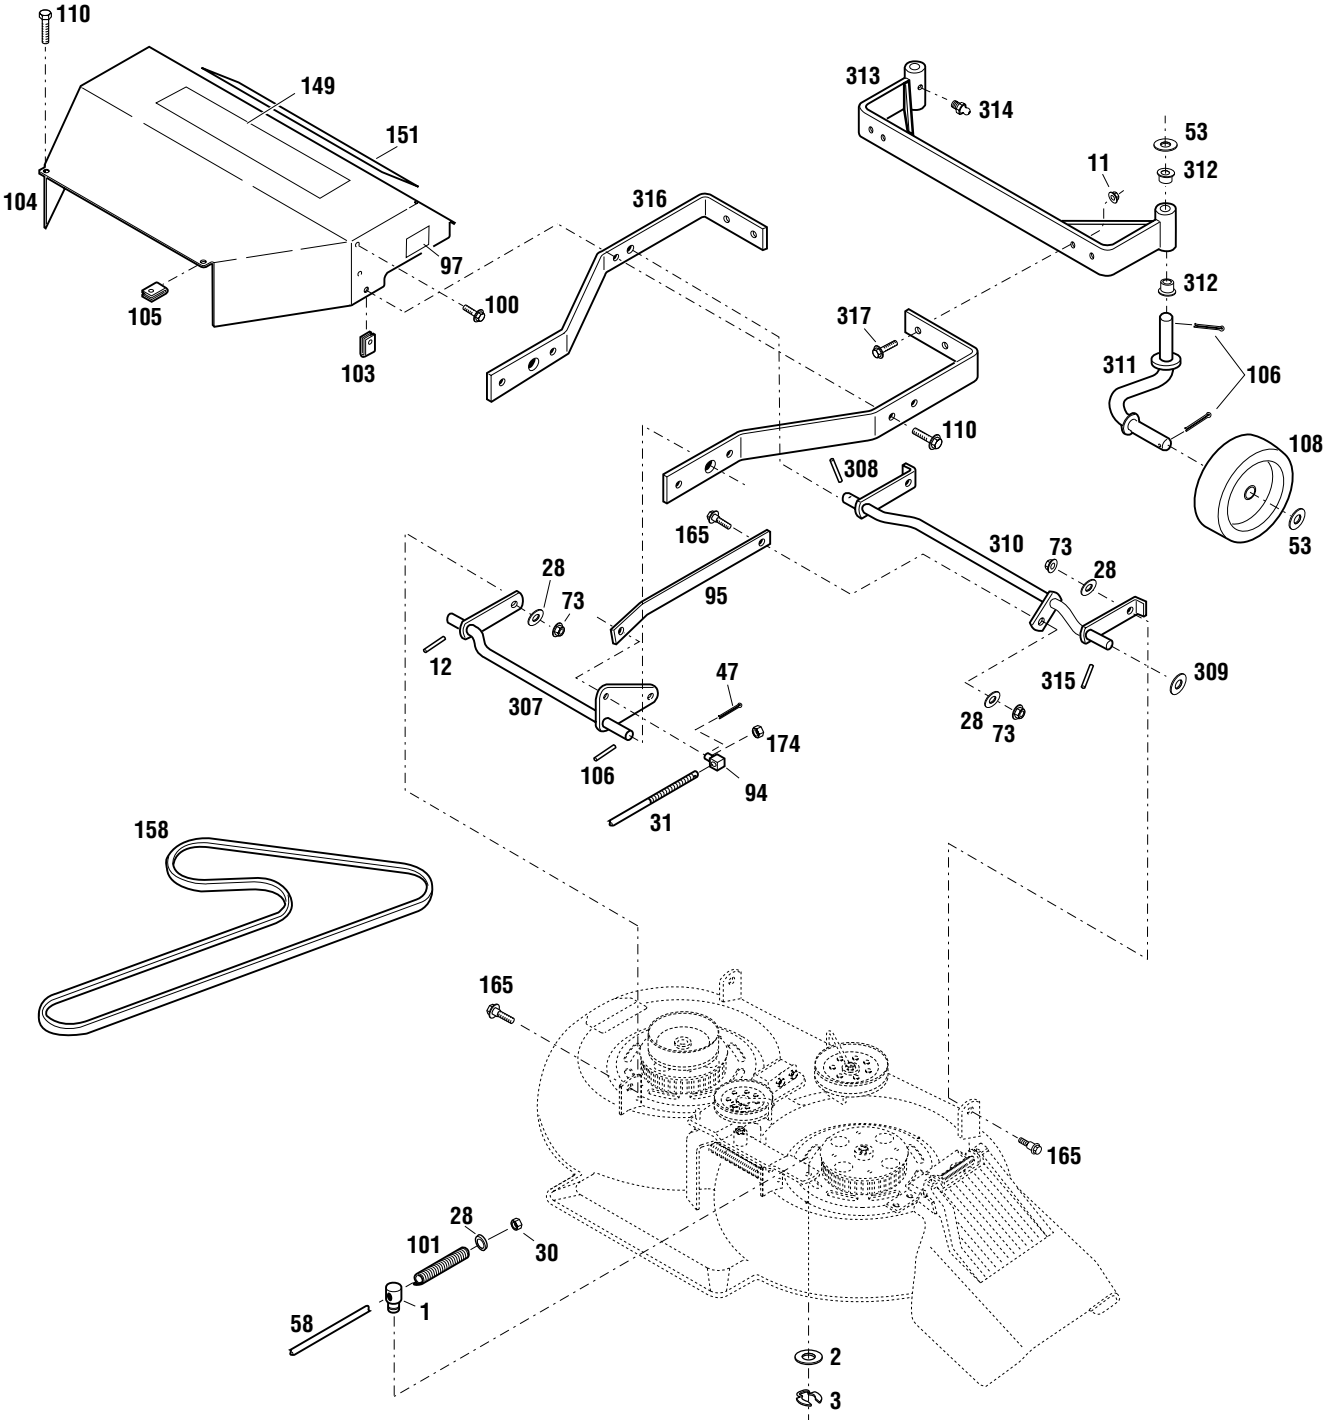

* Order parts from your local authorized engine dealer. Refer to engine for model/type number.

• Order parts from your local Peerless - Tecumseh dealer.

A/R As required.

N/I Item not included with unit; order separately.

(A) Model 754B

(B) Model F754B

Wide-Cut Combination Mower