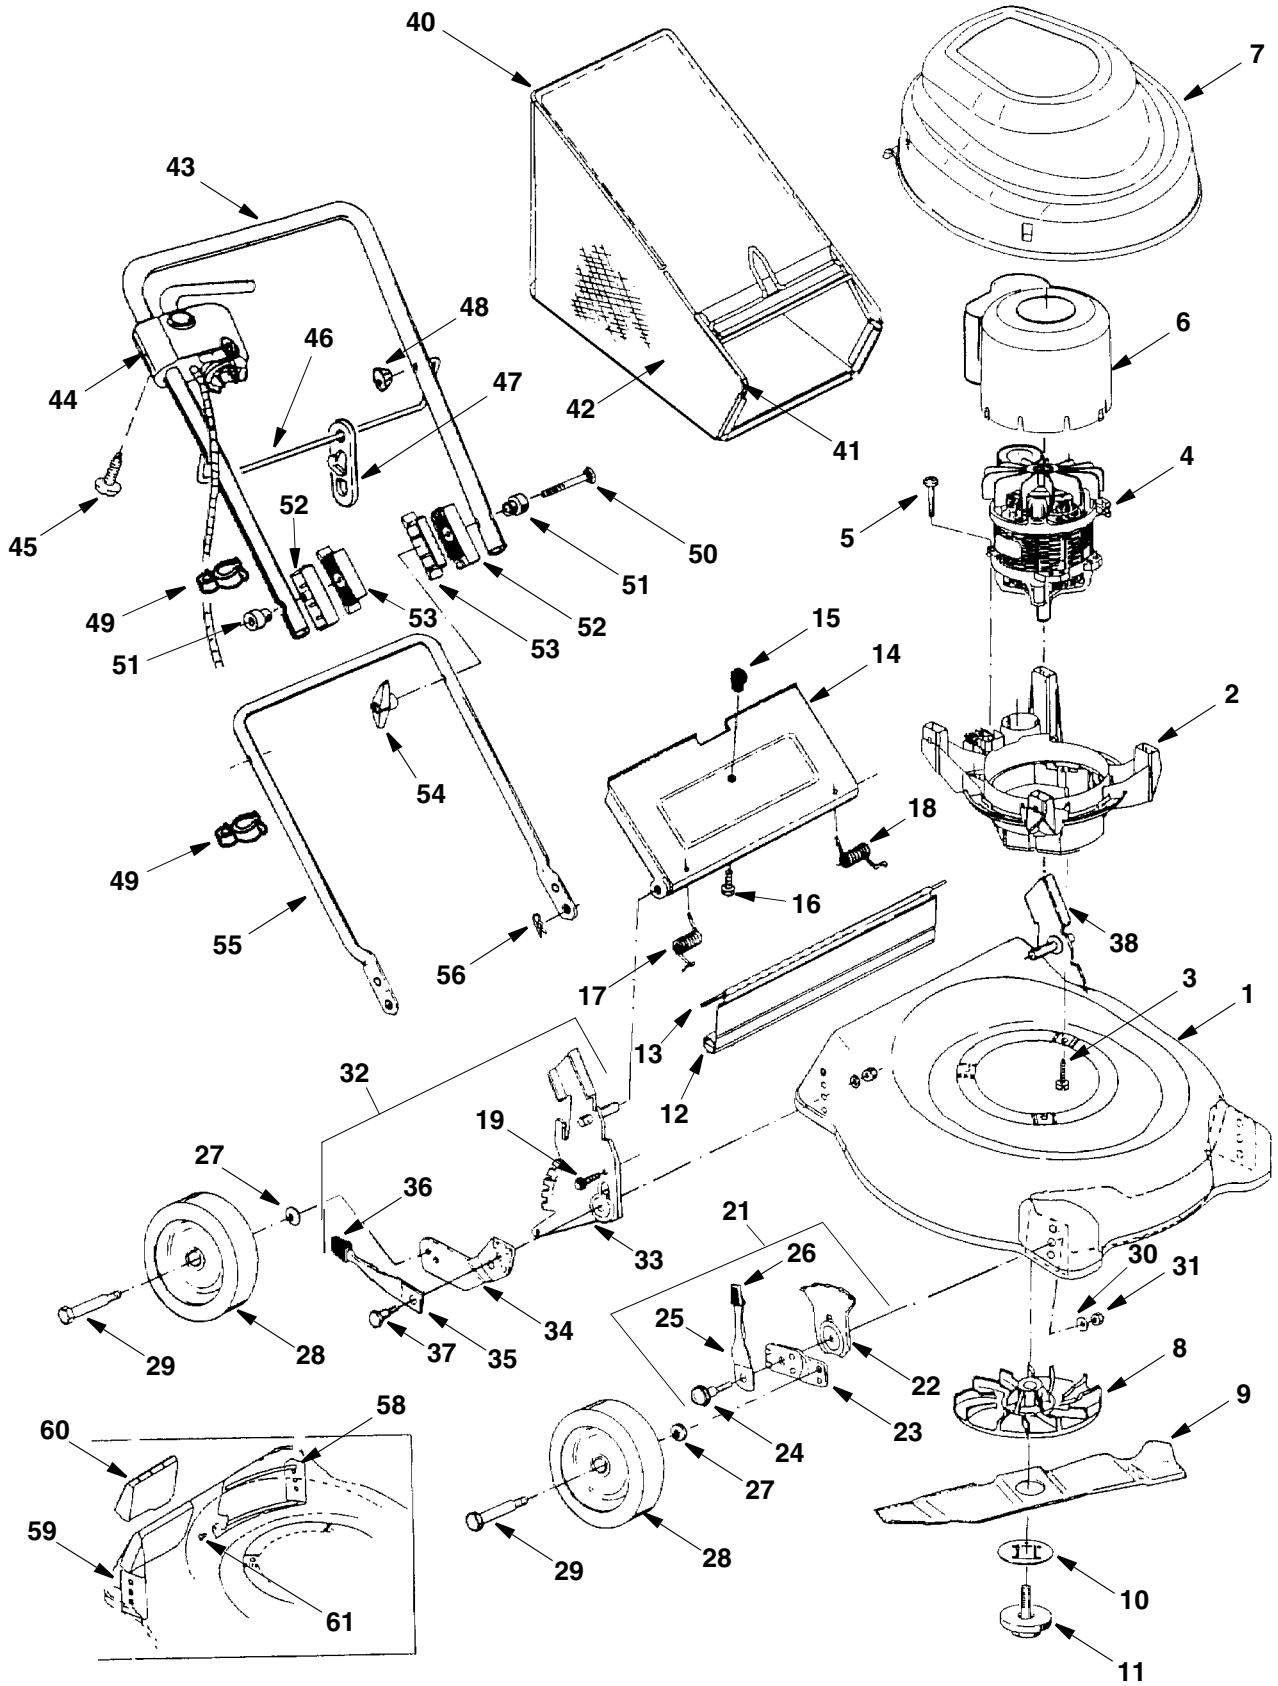

SECTION 11: PARTS LIST

REF. NO.	PART NO.	DESCRIPTION	REF. NO.	PART NO.	DESCRIPTION
1	782-0054A	Mower Housing, 19"	32	682-0516	Handle Holder Assy, RH (Includes #33-37)
2	731-2399	Motor Support	33	682-0514-0637	Handle Bracket, RH
3	710-1756	Screw, M7 x 25	34	14765	Pivot Bar, RH
4	724-0309	Electric Motor, 115V, 1500W		14766	Pivot Bar, LH
5	000.02.498	Screw, M7 x 25	35	732-0417A	Spring Lever
6	731-2400	Air Guide Cover	36	720-0190	Spring Lever Knob
7	731-2383-0637	Hood	37	738-0507B	Shoulder Bolt
8	631-0132	Blade Hub Assembly	38	682-0513-0637	Handle Bracket, LH
9	742-0826	Cutting Blade (Mulch/Bag)	39	682-0515	Handle Holder Assy, LH (Includes #34-38)
10	782-7051	Locking Plate	40	764-0325	Rear Catcher Frame
11	624-0075	Screw, Blade	41	764-0326	Front Catcher Frame
12	731-1261	Trailing Shield	42	764-0475A	Grass Bag
13	732-0712	Wire Rod	43	749-1310-0637	Upper Handle
14	782-7025-0637	Rear Discharge Door	44	725-1942	Cord and Switch Assembly
15	720-0275	Knob	45	710-1757	Screw
16	710-0192	Truss Screw, 10-24 x .38"	46	747-1094	Guide Rod
17	732-0678	Door Spring, RH	47	726-0368-0637	Cord Restraint
18	732-0677	Door Spring, LH	48	720-0279	Wing Nut
19	710-0896	Washer Hd Screw, 1/4-14 x .625	49	731-2422	Cable Guide
20	14578	Height Adj. Assy. RH (shown)	50	710-0450	Carriage Bolt
21	14579	Height Adj. Assy. LH (not shown) (Both Include Ref #22-26)	51	731-1388	Insulating Washer
22	15261A	Adjusting Plate	52	731-1268	Height Adjuster, Upper Handle
23	15262B	Pivot Bar	53	731-1267	Height Adjuster, Lower Handle
24	738-0507B	Shoulder Bolt	54	720-0241	Handle Knob
25	14832	Lever and Knob Assy. (Incl #26)	55	749-0885-0637	Lower Handle
26	720-0190	Knob, Height Adjustment	56	714-0104	Internal Cotter Pin
27	736-0105	Spring Washer	57	782-5025-0638	Front Baffle
28	734-1987	Wheel	58	782-5026-0638	Rear Baffle
29	738-0102	Axle Bolt	59	782-5004-0638	Rear Mulch Baffle
30	736-0356	Spring Washer	60	731-2386	Rear Mulch Plug
31	712-0798	Nut	61	710-1017	Tap Screw, 1/4-14 x .625"