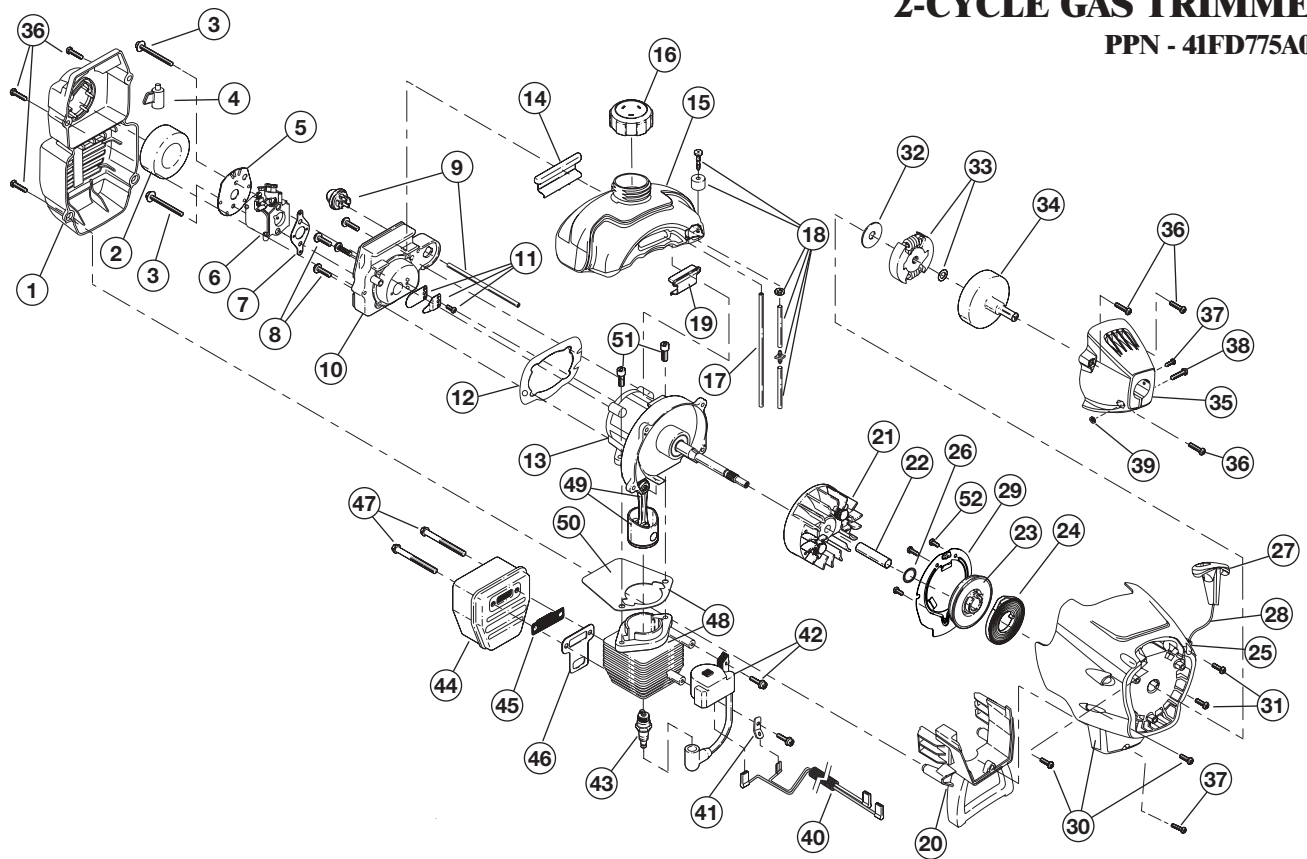

# ENGINE PARTS - MODEL 775r 2-CYCLE GAS TRIMMER

PPN - 41FD775A034

Item	Part No.	Description	Item	Part No.	Description
1	753-1192	Air Cleaner/Muffler Cover Assembly (includes 2 & 36)	30	753-04495	Starter Housing Assembly (includes 23-29, 31 & 52)
2	791-180350B	Air Cleaner Filter	31	791-181862	Housing Screw
3	791-180351	Carburetor Mounting Screw Assembly	32	791-182368	Clutch Washer
4	753-04227	Choke Extension	33	791-182369	Clutch Rotor Assembly
5	753-1194	Choke Plate	34	791-153592	Clutch Drum Assembly
6	753-04338	Carburetor Assembly (includes 7 & 18)	35	753-04497	Clutch Cover Assembly (includes 36-39)
7	791-610675	Carburetor Gasket	36	791-181345	Cover Screw
8	791-181860	Carb Mount Screw	37	791-182519	Anti-Rotation Screw
9	791-683974B	Primer and Hose Assembly	38	753-04003	Clamping Screw
10	753-1196	Carb Mount Assembly (includes 8, 11 & 12)	39	791-180217	Clamping Nut
11	791-684451	Reed Assembly	40	791-182798	Wire Leads and Sleeve
12	753-1208	Carburetor Mount Gasket	41	791-611063	Ground Tab
13	753-04401	Crank Case Service Assembly (includes 8)	42	753-04336	Module Assembly
14	791-612134	Rear Mounting Pad	43	791-610311B	Spark Plug
15	753-04493	Fuel Tank Assembly (includes 16-18)	44	791-182066	Muffler Assembly (includes 45-47)
16	791-182438	Fuel Cap Assembly	45	791-182747	Spark Arrestor Screen
17	791-181068	Fuel Return Line	46	753-04159	Exhaust Gasket
18	791-683398	Fuel Line Assembly	47	791-147575	Muffler Mounting Bolt Assembly
19	791-145308	Front Mounting Pad	48	753-04323	Cylinder Assembly (includes 50 & 51)
20	791-182064	Shroud Extension & Stand (includes 36)	49	753-04367	Piston and Rod Assembly
21	791-182736	Flywheel Assembly	50	753-1197	Cylinder Gasket
22	791-181525	Spacer	51	791-182723	Cylinder Bolt
23	753-04459	Recoil Pulley	52	753-1202	Screw
24	753-04286	Recoil Spring	*	791-180090	O.E.M. Carburetor Repair Kit
25	753-1200	Rope Guide	*	791-180091	Gasket Diaphragm Repair Kit
26	791-181247	Pulley Retainer	*	753-1209	Piston Ring Set
27	791-181079	Pull Handle	*	753-04404	Short Block Assembly (includes 8, 13, 43, & 48-51)
28	791-613103	Rope	*	791-181599	Clutch Springs (Qty. 2)
29	753-1201	Pressure Plate Assembly (includes 36)			