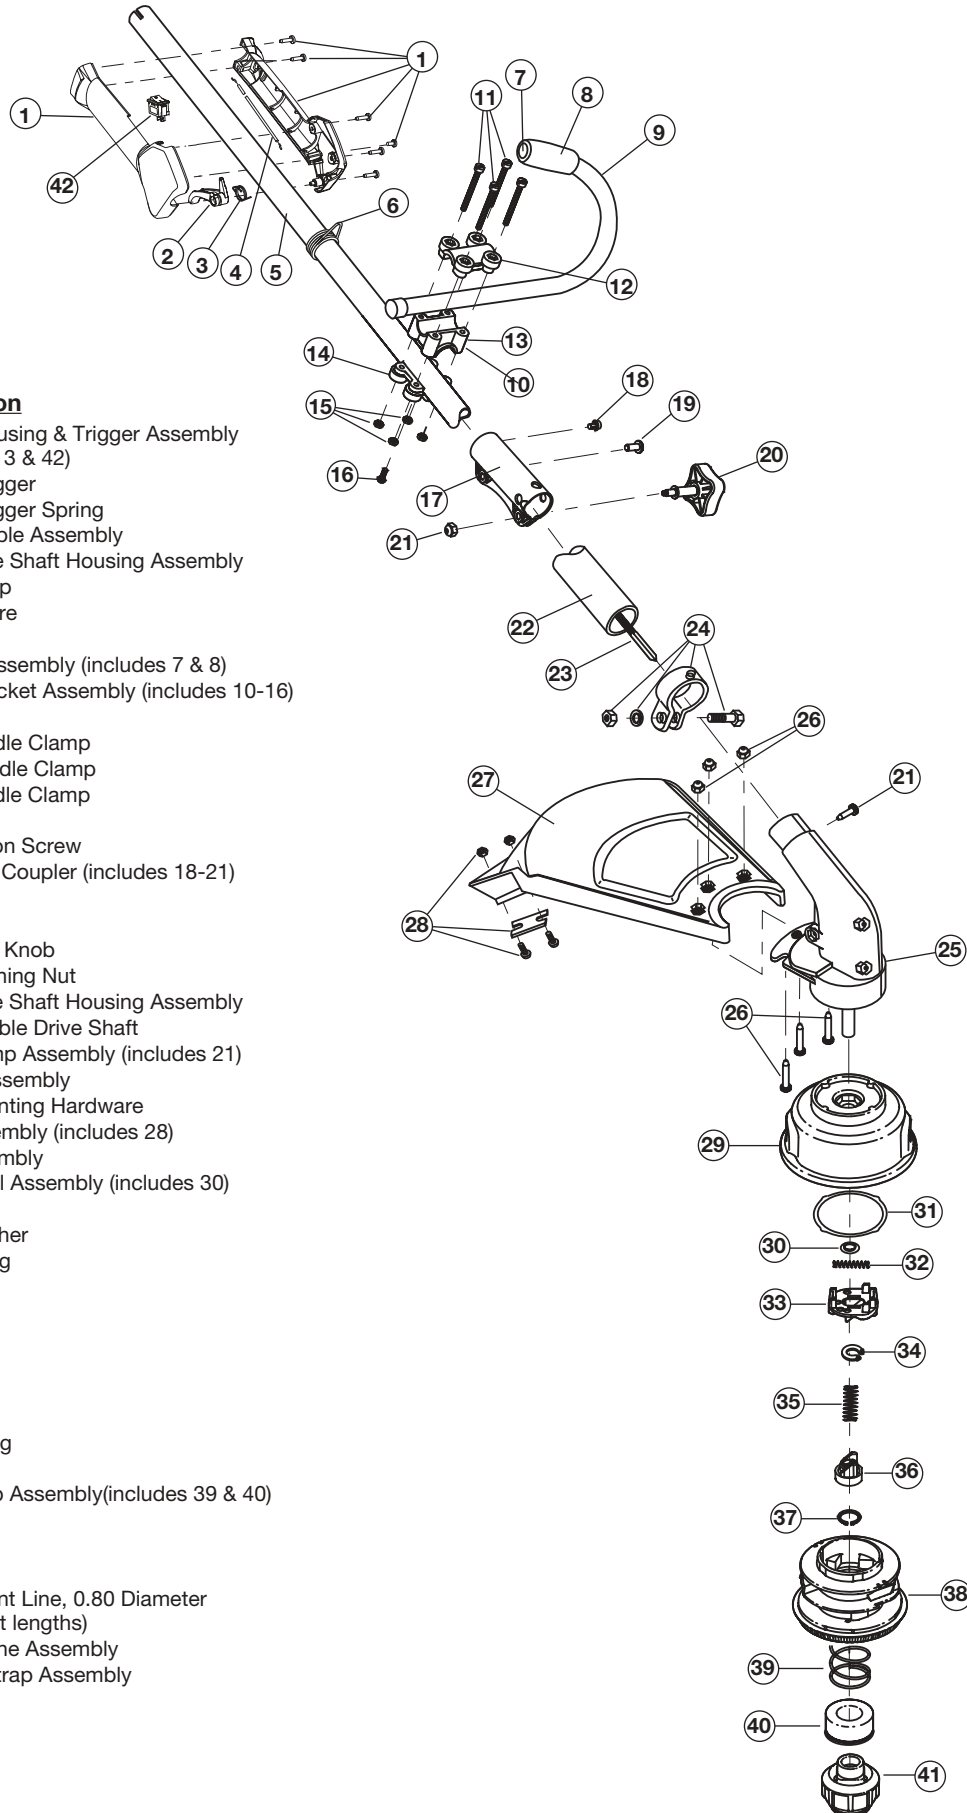

BOOM AND TRIMMER PARTS - MODEL 775r

2-CYCLE GAS TRIMMER

PPN- 41FD775A034

Item	Part No.	Description
1	753-04234	Throttle Housing & Trigger Assembly (includes 2, 3 & 42)
3	791-182803	Throttle Trigger
2	791-182690	Throttle Trigger Spring
4	753-04405	Throttle Cable Assembly
5	753-04236	Upper Drive Shaft Housing Assembly
6	791-610327	Harness Clip
7	791-612021	Tube Closure
8	791-612831	Grip
9	791-180687	J-Handle Assembly (includes 7 & 8)
10	791-683295	Handle Bracket Assembly (includes 10-16)
11	791-181811	Screw
12	791-181812	Upper Handle Clamp
13	791-181813	Middle Handle Clamp
14	791-181814	Lower Handle Clamp
15	791-181815	Nut
16	791-145569	Anti-Rotation Screw
17	791-181616	Split Boom Coupler (includes 18-21)
18	791-182057	Screw
19	791-181617	Bolt
20	791-181618	Adjustment Knob
21	791-181886	Knob Retaining Nut
22	791-180340	Lower Drive Shaft Housing Assembly
23	791-181166	Lower Flexible Drive Shaft
24	791-153597	Lower Clamp Assembly (includes 21)
25	791-181566	Gearbox Assembly
26	791-180547	Shield Mounting Hardware
27	791-180548	Shield Assembly (includes 28)
28	791-180553	Blade Assembly
29	791-181457	Outer Spool Assembly (includes 30)
30	791-181458	Retainer
31	791-181561	Thrust Washer
32	791-181459	Small Spring
33	753-04257	Slider
34	791-181532	E-Clip
35	791-181531	Spring
36	791-181462	Plunger
37	791-181463	C-Clip
38	791-181464	Inner Reel
39	791-181465B	Large Spring
40	791-181467	Foam Seal
41	791-181468B	Bump Knob Assembly (includes 39 & 40)
42	791-182405	Switch

Optional Accessories

- 791-181472 Replacement Line, 0.80 Diameter (Eight - 10 ft lengths)
- 791-181460B Reel and Line Assembly
- 791-682075B Shoulder Strap Assembly
- 791-147543 2-Cycle Oil

* Items Not Shown