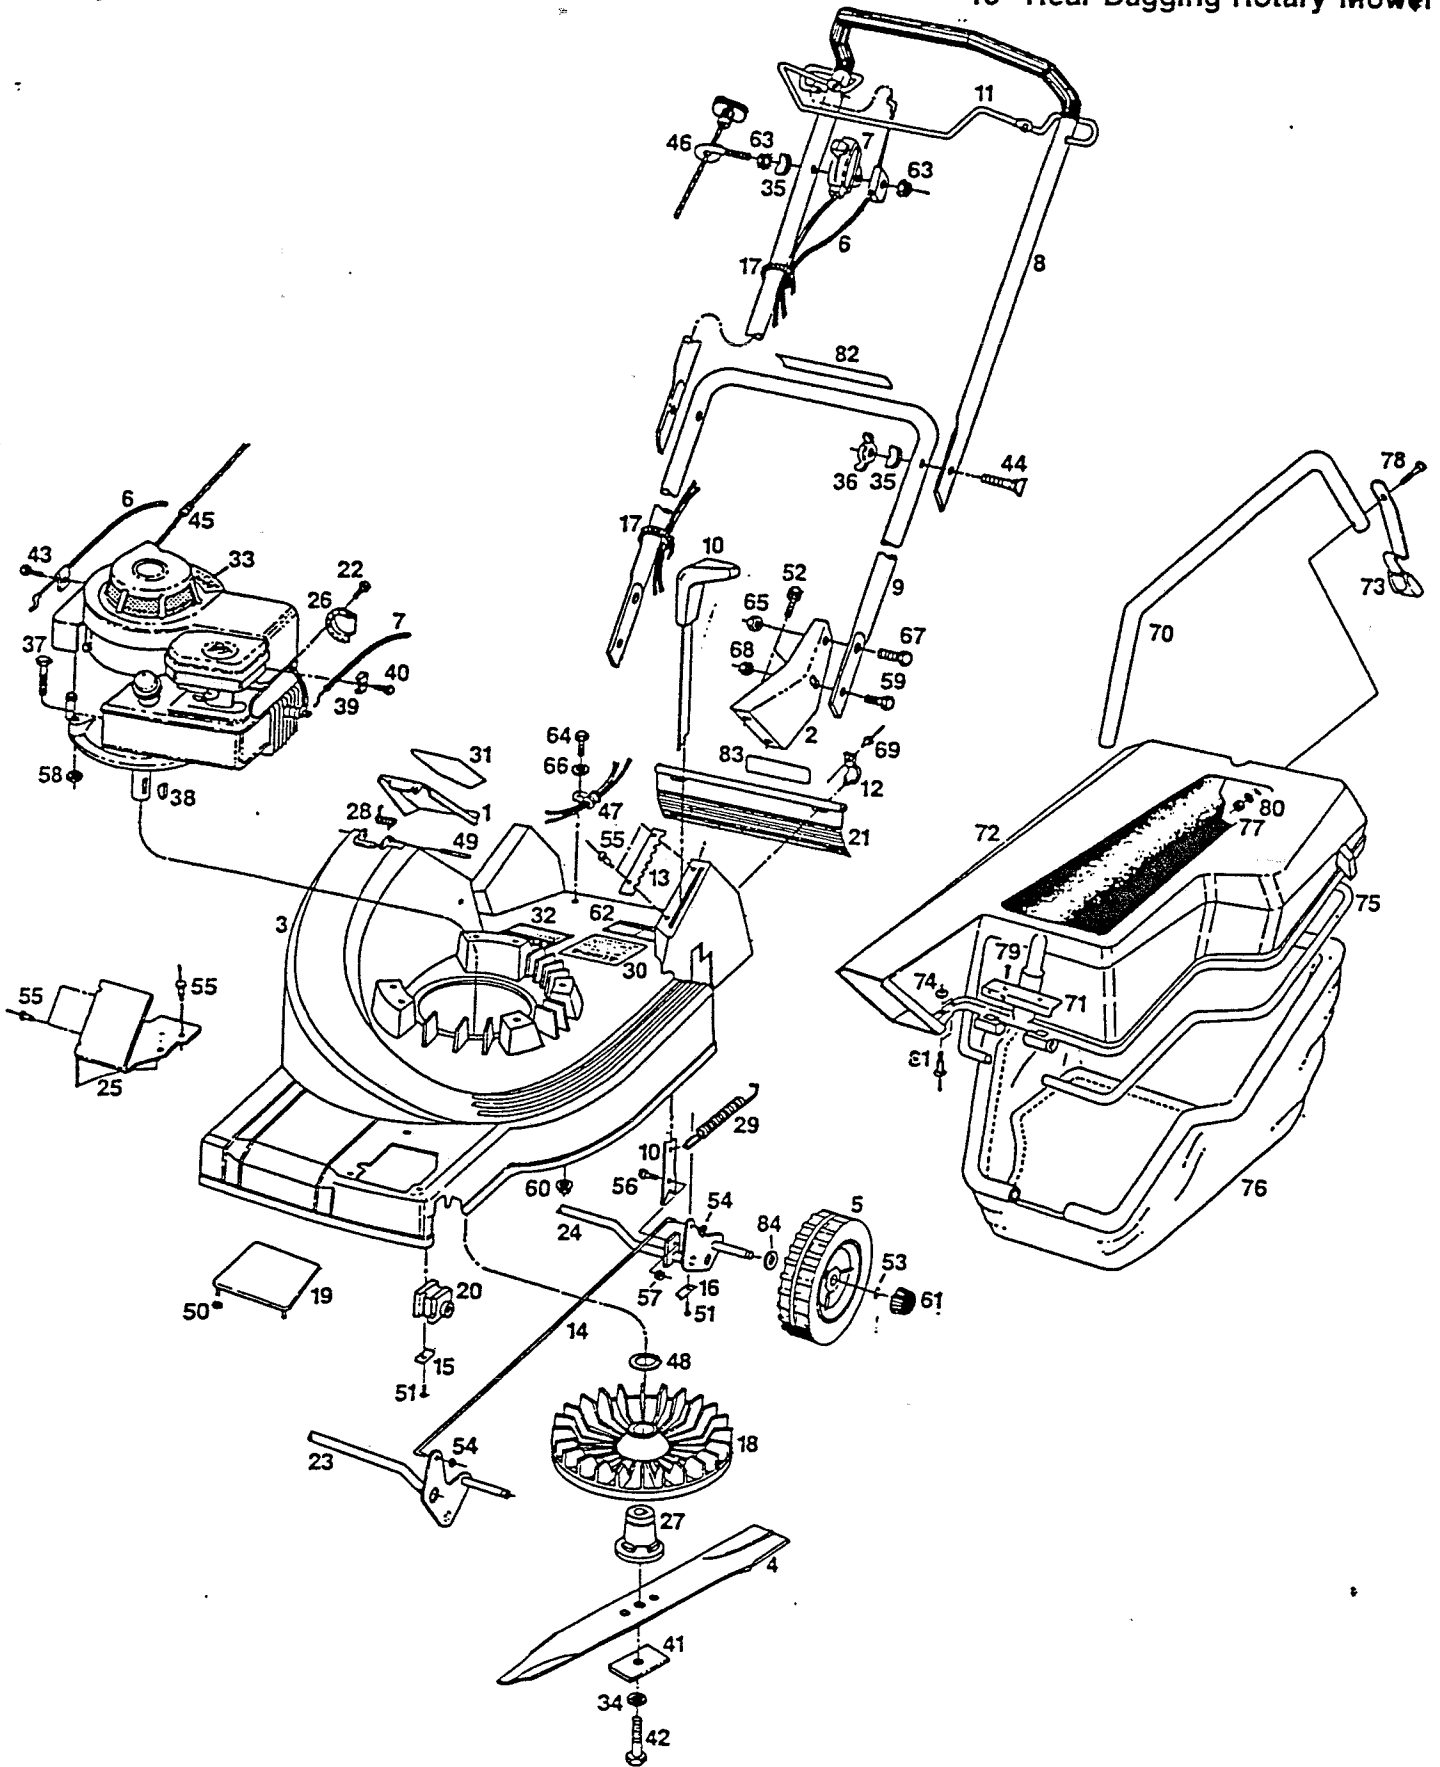

Model 80C
18" Rear Bagging Rotary Mower

Model 80C

Index No.	Part No.	Description	Index No.	Part No.	Description
1	029579	Door—Rear*	43	151613	Screw #10-32 x 3/8 SEMS
2	029587	Handle Mounting Bracket	44	151928	Curved Head Bolt 5/16-18 x 1-3/4
3	029603	Deck—18" Rear Bagger	45	152074	Rope Stop
4	030452	Blade—18" Rear Bagger	46	152629	Rope Guide
5	041186	Wheel 8 x 1.75—Plastic	47	152884	Strain Relief—Cable
6	050872	Control—Engine/Blade*	48	153957	Snap Ring—Blade/Impeller Hub
7	050880	Control—Throttle	49	153965	Pin—Door 3/16-2"
8	071159	Handle—Upper with Cushion Grip	50	153973	Retainer—Push On—Deck Cover
	071142	Handle—Upper*	51	153981	Screw—Thread Forming—MS x 3/8
9	071829	Handle—Lower	52	153999	Bolt Hex Head—Thread Forming
10	090795	Lever—Height Adjuster	53	154005	E-Ring Axle
11	104745	Control—Engine/Blade Crossbar*	54	154013	Retainer—Push On—Connecting Rod
12	106914	Clip—Trailing Shield	55	154021	Rivet Pop 5/32
13	107664	Plate—Index—Height Adjuster	56	154054	Screw
14	107698	Rod Connecting—Height Adjuster	57	154062	Nut
15	107704	Plate—Front Axle Support	58	310151	Nut Hex 5/16-18 Nylok
16	107714	Plate—Rear Axle Support	59	312058	Bolt Hex Head 5/16-18 x 1
17	110379	Cable Tie	60	451419	Nut Flange 1/4-20 Toplock
18	111658	Impeller	61	672345	Hub Cap—Wheel
19	111666	Cover—Deck Opening	62	714170	Decal—Rating Plate
20	111682	Bushing—Front Axle	63	715037	Nut Hex 1/4-20 Keps
21	111740	Trailing Shield	64	715045	Bolt Hex Head 1/4-20 x 3/4
22	120048	Screw—Muffler Deflector	65	715086	Nut Hex 3/8-16 Toplock
23	127423	Front Axle Assembly	66	715300	Washer Flat 1/4
24	127431	Rear Axle Assembly	67	715326	Bolt Hex Head 3/8-16 x 1
25	127464	Baffle Assembly Rear	68	715490	Nut Hex 5/16-18 Toplock
26	133488	Deflector—Muffler	69	764225	Rivet Pop 3/16
27	133678	Blade/Impeller Hub	70	071803	Handle—Catcher
28	133686	Spring—Rear Door	71	107789	Bracket
29	133702	Spring—Height Adjuster	72	111674	Catcher Housing—Upper Plastic
30	142661	Decal—Safety Rules	73	133694	Latch—Catcher
31	144063	Decal—Danger	74	154039	Washer Flat 1/8
32	144162	Decal—Caution	75	160713	Frame—Catcher
33	144204	Decal—Blade Warning	76	160721	Catcher—Bottom—Cloth
34	150185	Washer 3/8 Split Lock	77	452318	Nut Hex #10-24 Nylok
35	150201	Washer—Curved 5/16	78	459370	Screw #10-24 x 1-1/2 Round Head
36	150235	Wingnut—5/16-18	79	459685	Screw #10-5/8 Self-Tapping
37	150250	Bolt Hex Head—5/16-18 x 1-1/2	80	715136	Washer Flat #10
38	150276	Woodruff Key #6	81	816017	Rivet Pop 1/8
39	150318	Clamp—Cable	82	144889	Decal—Zone Start
40	150623	Screw #10 x 5/8 Self-Tapping	83	146589	Decal—Trailing Shield
41	106005	Washer—Blade	84	311043	Washer
42	150987	Bolt Hex Head 3/8-24 x 2-1/4—Grade 5			