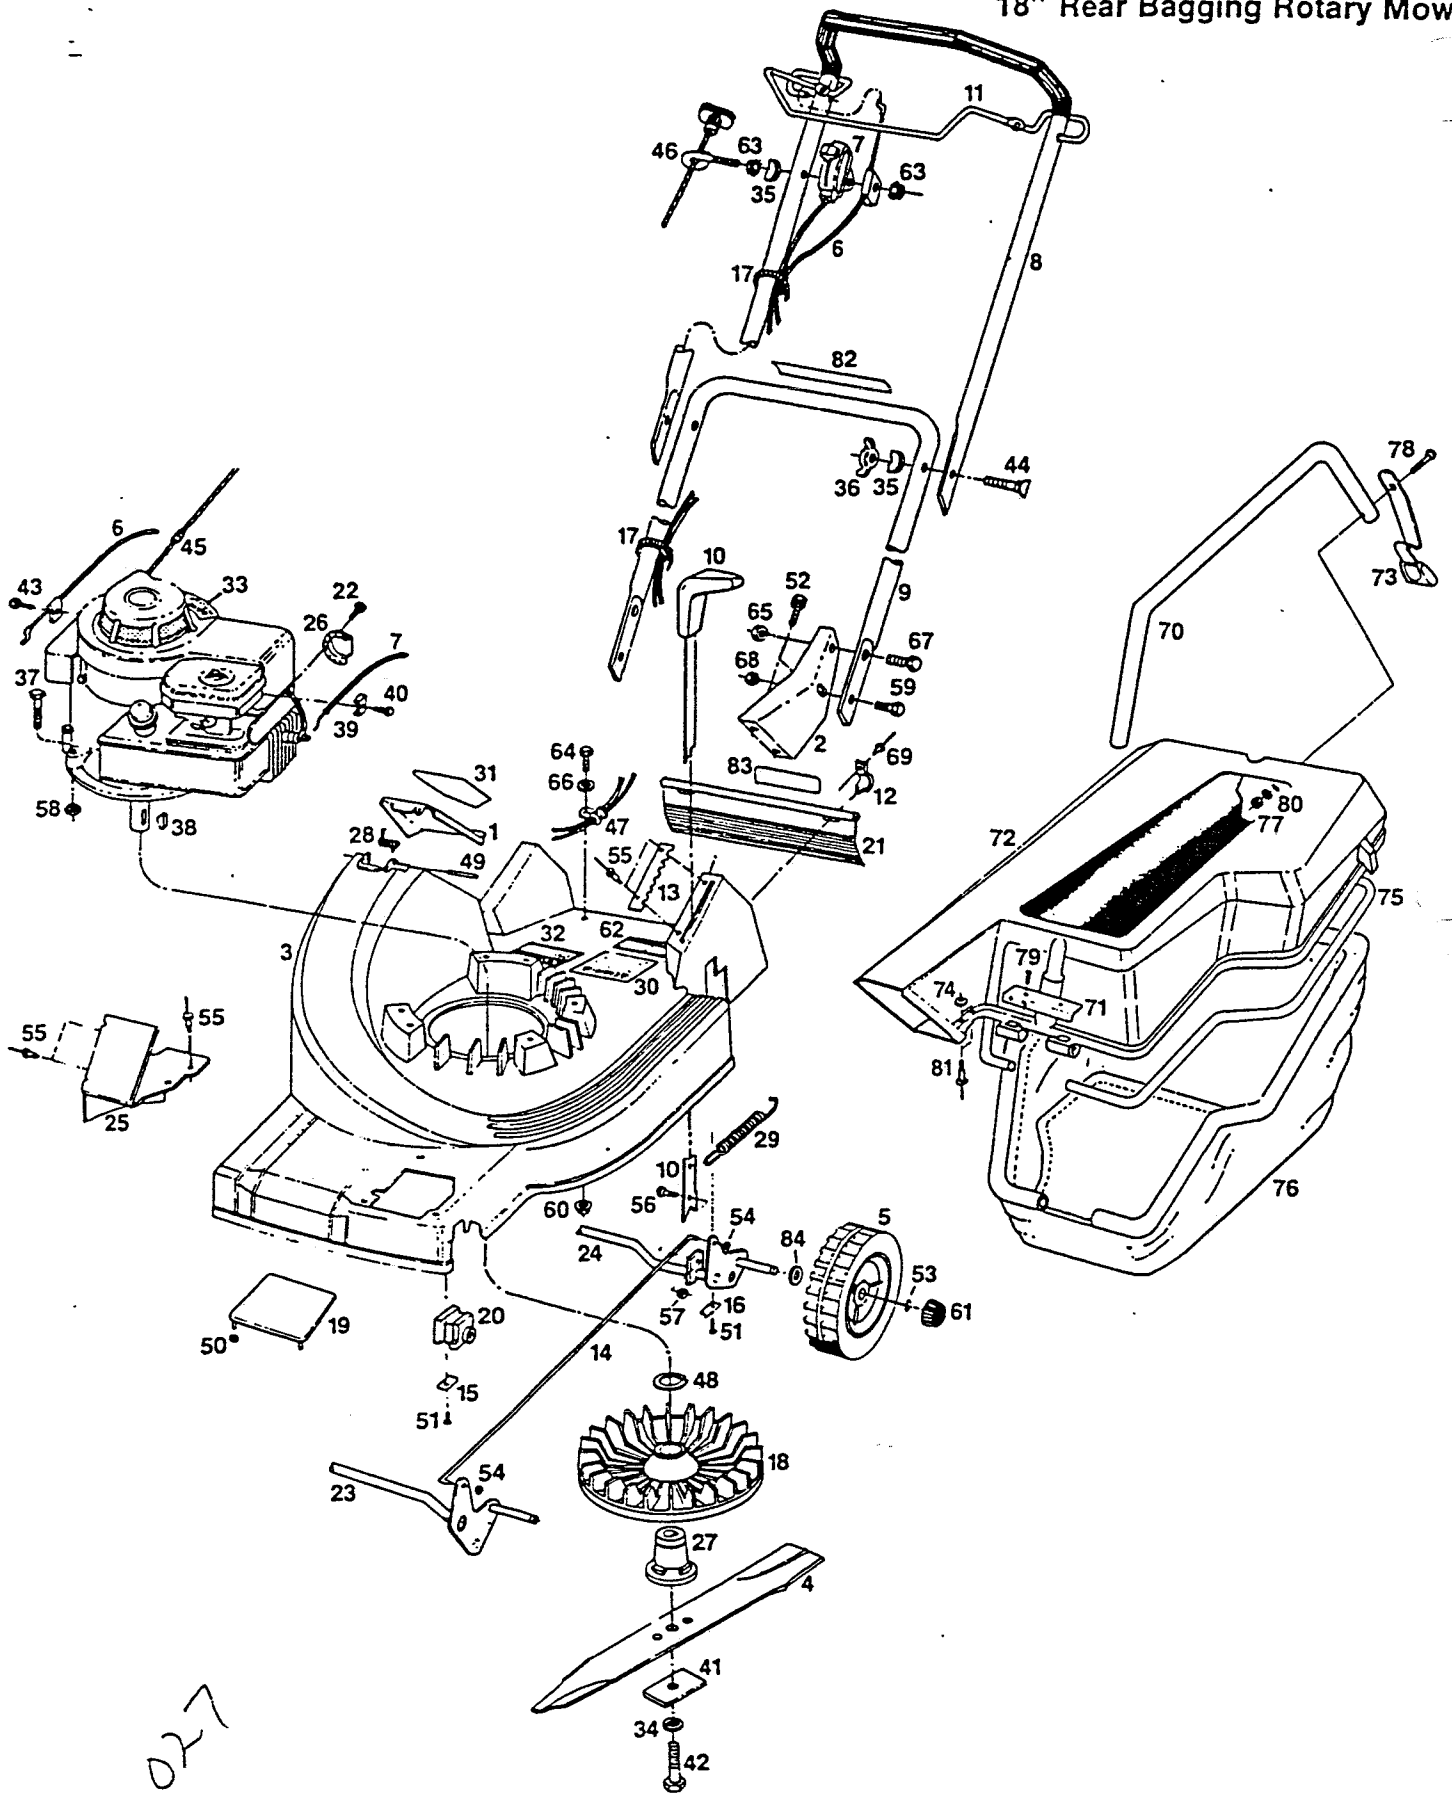

Model 80D
18" Rear Bagging Rotary Mower

226027

**Model 80D
18" Rear Bagging Rotary Mower**

PARTS LIST

INDEX NO.	PART NO.	DESCRIPTION	INDEX NO.	PART NO.	DESCRIPTION
1	029579	Door - Rear *	43	151613	Screw #10-32 x 3/8 SEMS
2	029587	Handle Mounting Bracket	44	151928	Curved Head Bolt 5/16-18x1 1/4
3	029603	Deck - 18"	45	152074	Rope Stop
4	030452	Blade - 18"	46	152629	Eyebolt Rope Guide
5	041186	Wheel 8 x 1.75	47	152884	Strain Relief - Cable
6	051052	Cable - Engine/Blade Control*	48	153957	Snap Ring - Blade/Impeller Hub
7	050880	Control - Throttle, with Cable	49	153965	Pin - Door 3/16-2"
8	071159	Handle - Upper	50	153973	Retainer - Push On - Deck Cover
9	071829	Handle - Lower	51	153981	Screw - Thread Forming-M5x3/8
10	090795	Lever - Height Adjuster	52	153999	Bolt Hex Head - Thread Forming
11	107912	Bail - Engine/Blade Control*	53	154005	E-Ring Axle
12	106914	Clip - Trailing Shield	54	154013	Retainer - Push On-Connecting Rod
13	107664	Plate - Index - Height Adjuster	55	154021	Rivet Pop 5/32
14	107698	Rod Connecting - Height Adjuster	56	154054	Screw - Metric
15	107706	Plate - Front Axle Support	57	154062	Nut - Metric
16	107714	Plate - Rear Axle Support	58	310151	Nut Hex 5/16-18 Nylok
17	110379	Cable Tie	59	312058	Bolt Hex Head 5/16-18 x 1
18	111658	Impeller	60	451419	Nut Flange 1/4-20 Toplock
19	111666	Cover - Deck Opening	61	672345	Hub Cap - Wheel
20	111682	Bushing - Front Axle	62	714170	Decal - Model Number
21	111740	Trailing Shield	63	715037	Nut Hex 1/4-20 Keps
22	120048	Screw - Muffler Deflector	64	715045	Bolt Hex 1/4-20 x 3/4
23	127423	Front Axle Assembly	65	715086	Nut Hex 3/8-16 Toplock
24	127431	Rear Axle Assembly	66	715300	Washer Flat 1/4
25	127464	Baffle Assembly Rear	67	715326	Bolt Hex 3/8-16 x 1
26	133488	Deflector - Muffler	68	715490	Nut Hex 5/16-18 Toplock
27	133678	Blade/Impeller Hub	69	764225	Rivet Pop 3/16
28	133686	Spring - Rear Door	70	071803	Handle - Catcher
29	133702	Spring - Height Adjuster	71	029884	Bracket
30	142661	Decal - Safety Rules	72	111674	Catcher Housing - Upper Plastic
31	144063	Decal - Danger	73	133694	Latch - Catcher
32	144162	Decal - Caution	74	154039	Washer Flat 1/8
33	144204	Decal - Blade Warning	75	160713	Frame - Catcher
34	150185	Washer 3/8 Split Lock	76	160721	Catcher - Bottom - Cloth
35	150201	Washer - Curved 5/16	77	452318	Nut Hex #10-24 Nylok
36	150235	Wingnut - 5/16-18	78	459370	Screw #10-24 x 1 1/2 Round Head
37	150250	Bolt Hex - 5/16-18 x 1 1/2	79	459685	Screw #10-5/8 Self Tapping
38	150276	Woodruff Key #6	80	715136	Washer Flat #10
39	150318	Clamp - Cable	81	816017	Rivet Pop 1/8
40	150623	Screw #10x5/8 Self Tapping	82	144899	Decal - Zone Start
41	106005	Washer - Blade	83	146589	Decal - Trailing Shield
42	150987	Bolt Hex 3/8-24x2 1/4 - Grade 5	84	311043	Washer 1/2 SAE