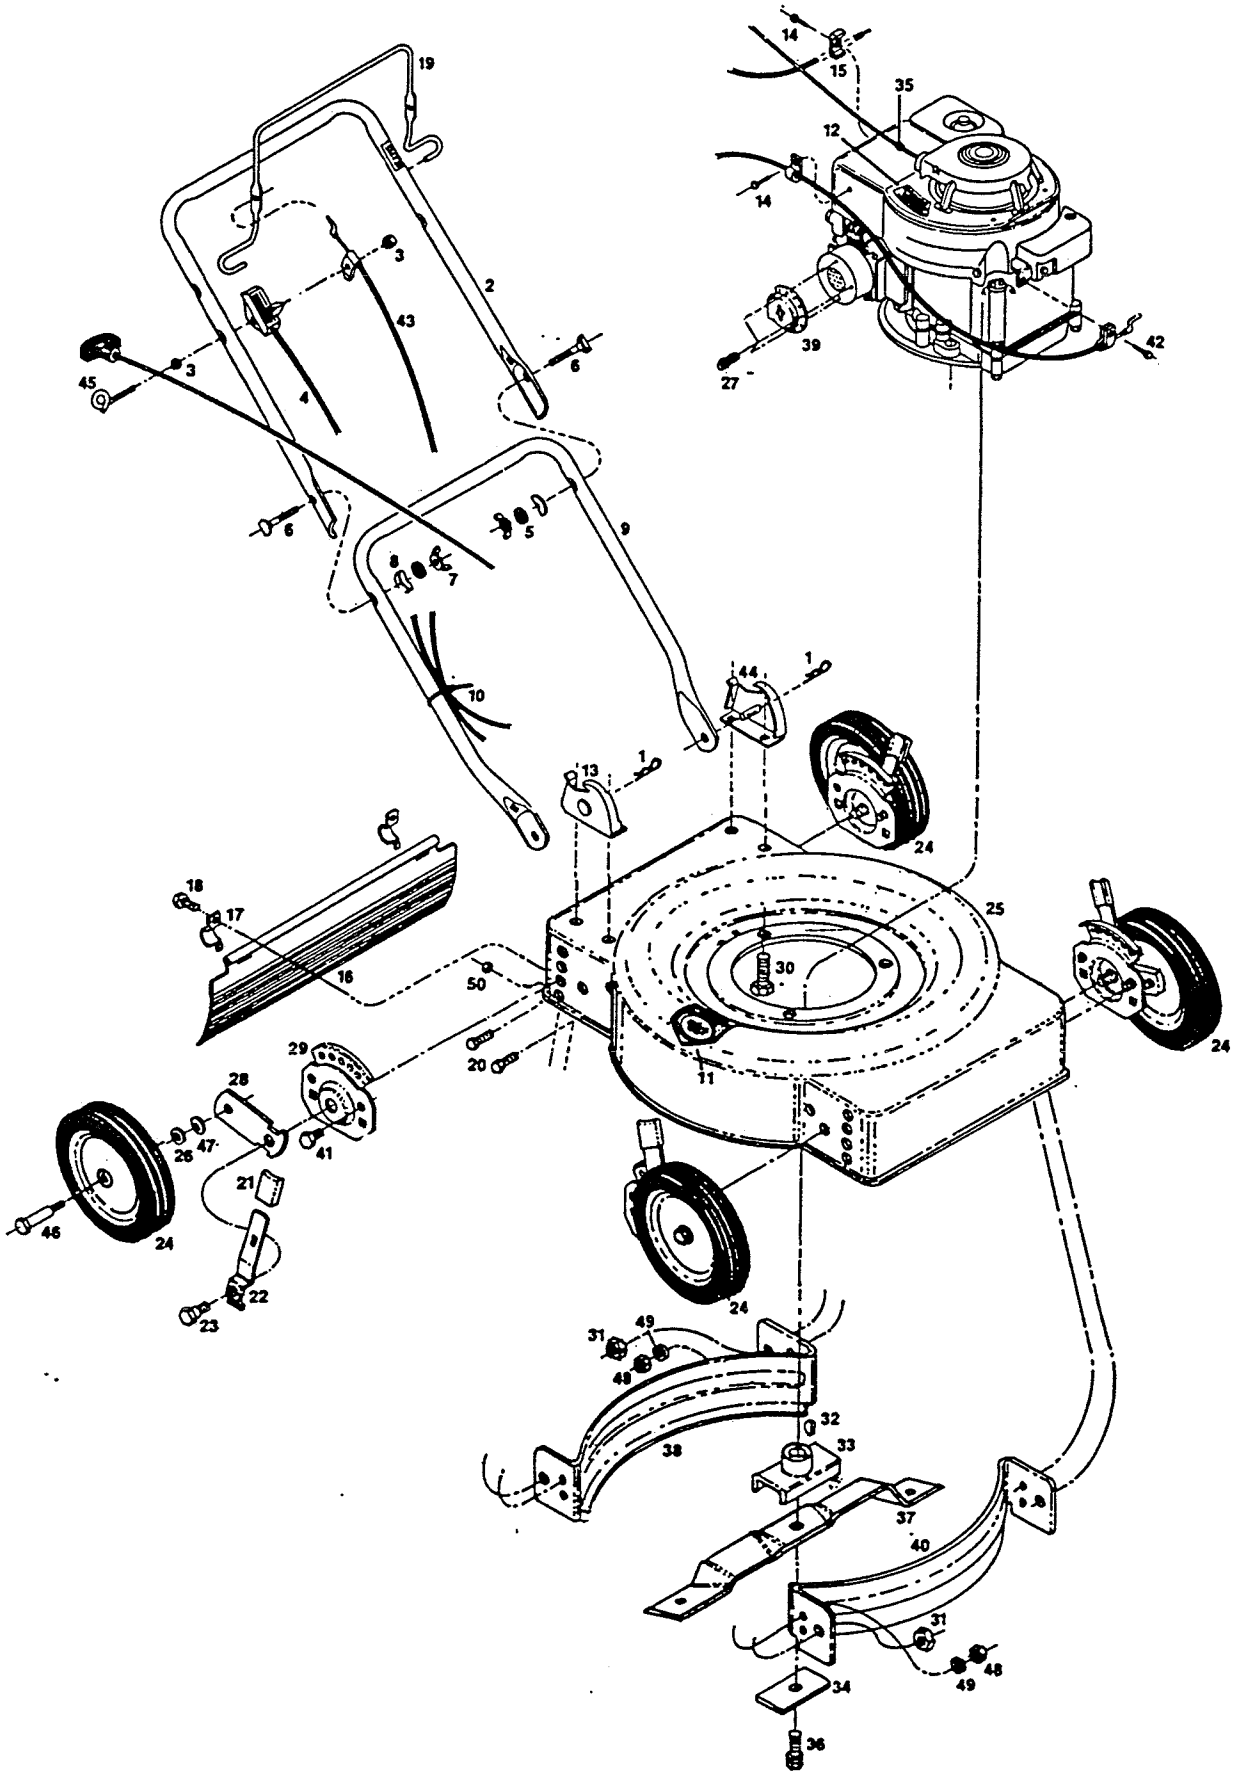

21" Rotary Mulching Mower

811-0260A

(Cat. No. 811-4043A)

235044

21" Rotary Mulching Mower
811-0260A
(Cat. No. 811-4043A)

PARTS LIST

Ref. No.	Part No.	Description	Ref. No.	Part No.	Description
1	715011	Hitch Pin	26	715417	Washer-3/8 Flat
2	071076	Handle-Upper	27	120048	Screw
3	715037	Nut-Hex 1/4-20 Locking	28	777862	Arm-Q.W.A.
4	780536	Control-Throttle	29	428664	Plate Assembly-QWA, RF & LR
5	461665	Washer-Lock		428714	Plate Assembly-QWA, LF & RR
6	151936	Bolt-Handle	30	457168	Bolt-Engine
7	150235	Nut-Wing	31	715086	Nut-3/8-16 Keps
8	150201	Washer-Curved	32	150276	Key
9	071563	Yoke	33	437640	Adapter-Blade
10	110379	Cable Tie	34	106005	Spacer-Adapter
11	144063	Decal-Danger	35	152074	Rope Stop**
12	144204	Decal-Blade Warning*	36	152496	Bolt-Blade
13	107086	Bracket-Yoke, R.H.	37	410290	Blade-Mulcher
14	150623	Screw-Casing	38	463851	Baffle-Rear
15	150318	Clamp-Casing	39	133488	Deflector-Muffler
16	111617	Trailguard	40	463794	Baffle-Front
17	106914	Clip-Trailguard	41	715052	Bolt-1/4-20 x 1/2
18	458687	Bolt 10-24 x 1/2 Hex	42	151613	Bolt-No. 10-32 x 1/2 Hex
19	106880	Handle-Bail	43	050674	Cable-Engine Control
20	457499	Bolt-1/4-20 x 1/2	44	107094	Bracket-Yoke, L.H.
21	435529	Cap-Q.W.A.	45	152629	Bolt-Eye
22	776500	Spring-Q.W.A.	46	459511	Bolt-Shoulder
23	449983	Bolt-Shoulder	47	715409	Washer 3/8 Curved
24	498634	Wheel-8"	48	715508	Nut Hex 1/4-20 Locking
25	029009	Housing	49	460923	Washer - 1/4 Dia.
			50	452318	Nut-10-24 Hex Locking