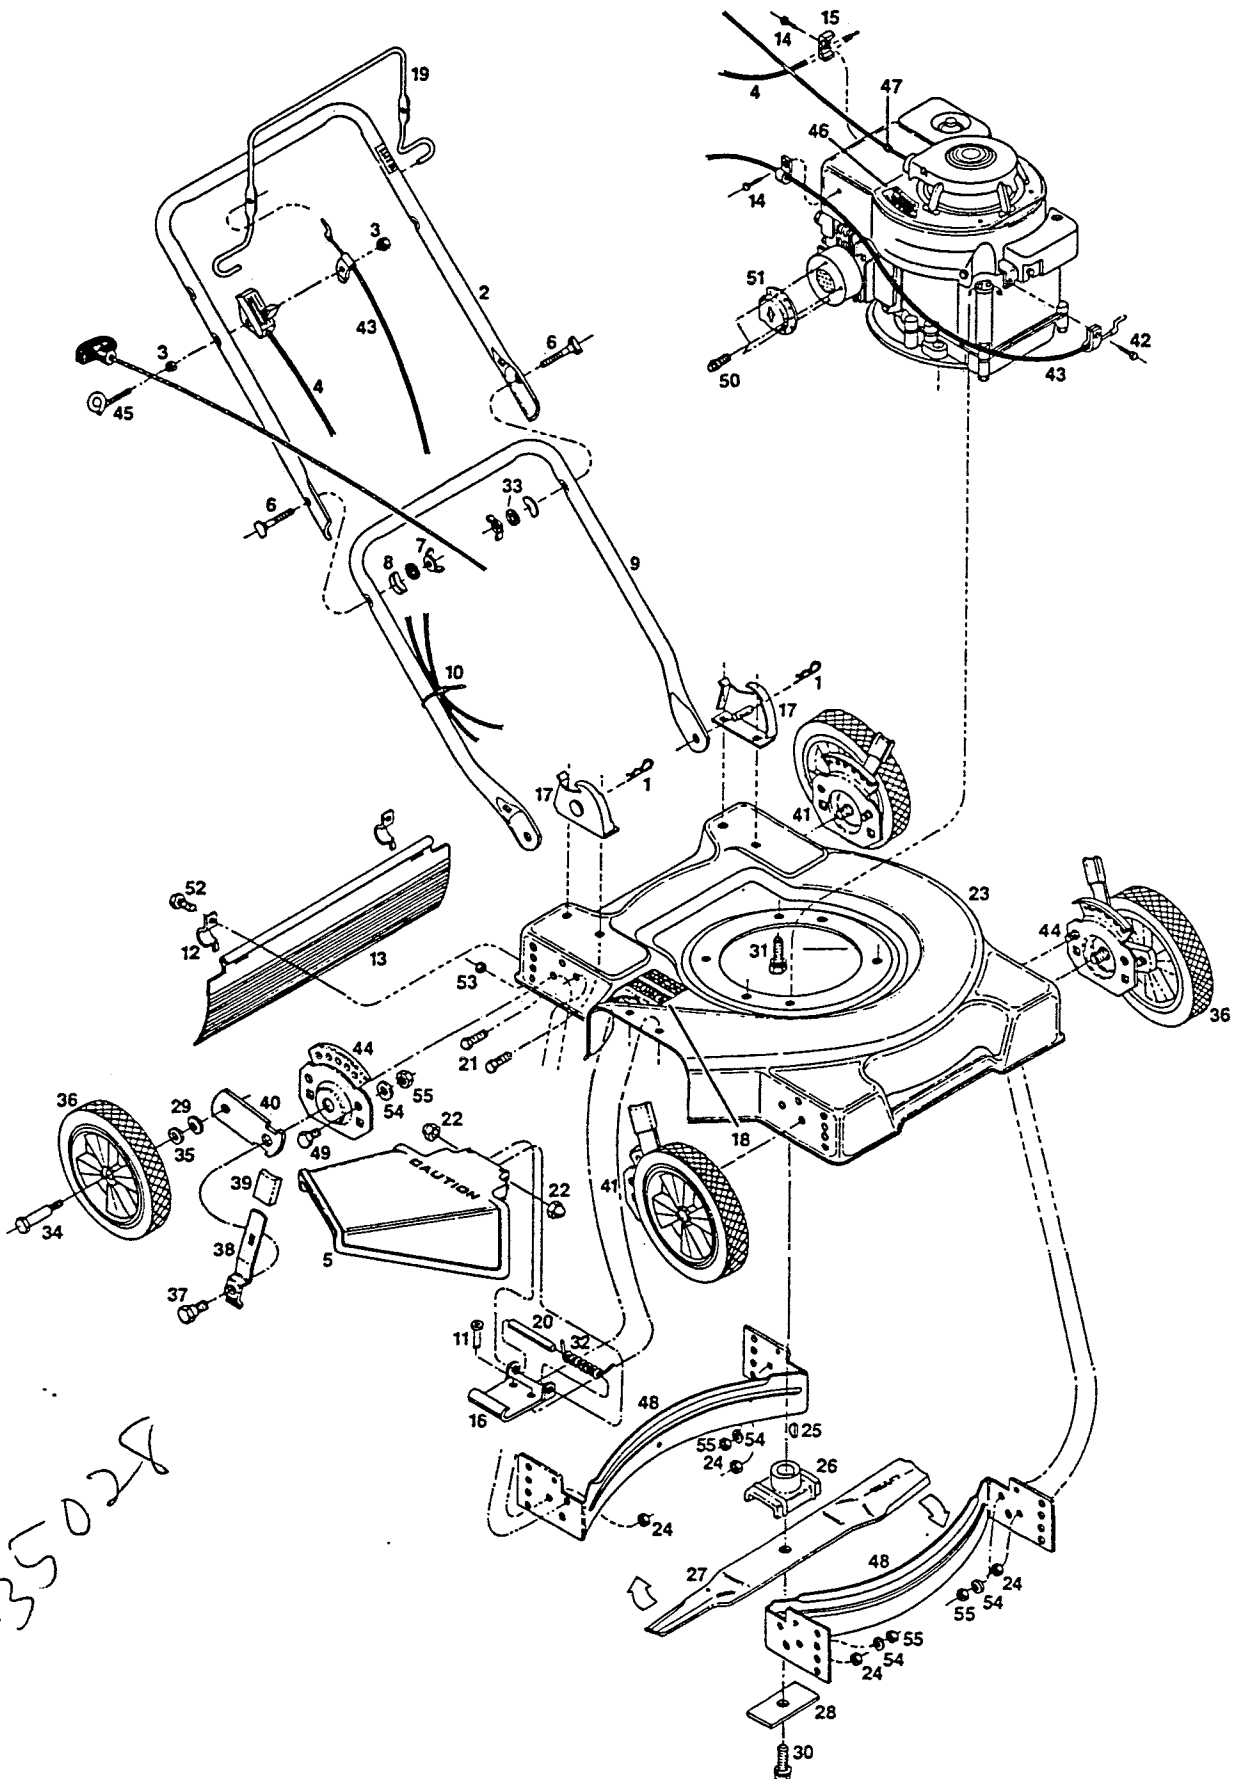

22" Rotary Mower  
811-0285B  
(Catalog No. 811-4233B)

235028

**PARTS LIST**

Ref. No.	Part No.	Description	Ref. No.	Part No.	Description
1	715011	Hitch Pin	27	030353	Blade-22"
2	071100	Handle-Upper	28	106005	Spacer-Adapter
3	715037	Nut-Hex 1/4-20 Keps	29	715409	Washer-3/8 curved
4	780536	Control-Throttle	30	152496	Bolt-Blade
5	463935	Deflector	31	457168	Bolt-Engine
6	151936	Bolt-Handle	32	775585	Spring
7	150235	Nut-Wing	33	461665	Washer-Lock
8	150201	Washer-Curved	34	459511	Bolt-Shoulder
9	071563	Yoke	35	715417	Washer-3/8 Flat
10	110379	Tie-Cable	36	498634	Wheel Assembly
11	764290	Rivet	37	449983	Bolt-Shoulder
12	106914	Clip-Trailguard	38	776500	Spring-Q.W.A.
13	111617	Trailguard	39	435529	Cap-Q.W.A.
14	150623	Screw-Casing	40	777862	Arm-Q.W.A.
15	150318	Clamp-Casing	41	428664	Plate-Q.W.A. RH Front, LH Rear
16	772251	Bracket	42	151613	Bolt-No. 10-32 x 1/2 Hex
17	107094	Bracket-Yoke, L.H.	43	050674	Cable-Engine Control
	107086	Bracket-Yoke, R.H. —	44	428714	Plate-Q.W.A., LH Front, RH Rear
18	144063	Decal-"Danger"	45	152629	Bolt-Eye
19	106880	Handle-Bail	46	144204	Decal-Blade Warning
20	151761	Pin	47	152074	Stop-Rope
21	457499	Bolt-1/4-20 x 1/2	48	106963	Baffle
22	151753	Nut-Acorn	49	715052	Bolt-1/4-20 x 1/2 Hex
23	028985	Housing-22"	50	120048	Screw
24	715086	Nut-3/8-16 Locking	51	133488	Deflector-Muffler
25	150276	Key	52	458687	Bolt-10-24 x 1/2 Hex
26	126466	Adapter-Blade	53	452318	Nut-10-24 Hex Locking
			54	460923	Washer - 1/4 Dia.
			55	715508	Nut Hex 1/4-20 Locking