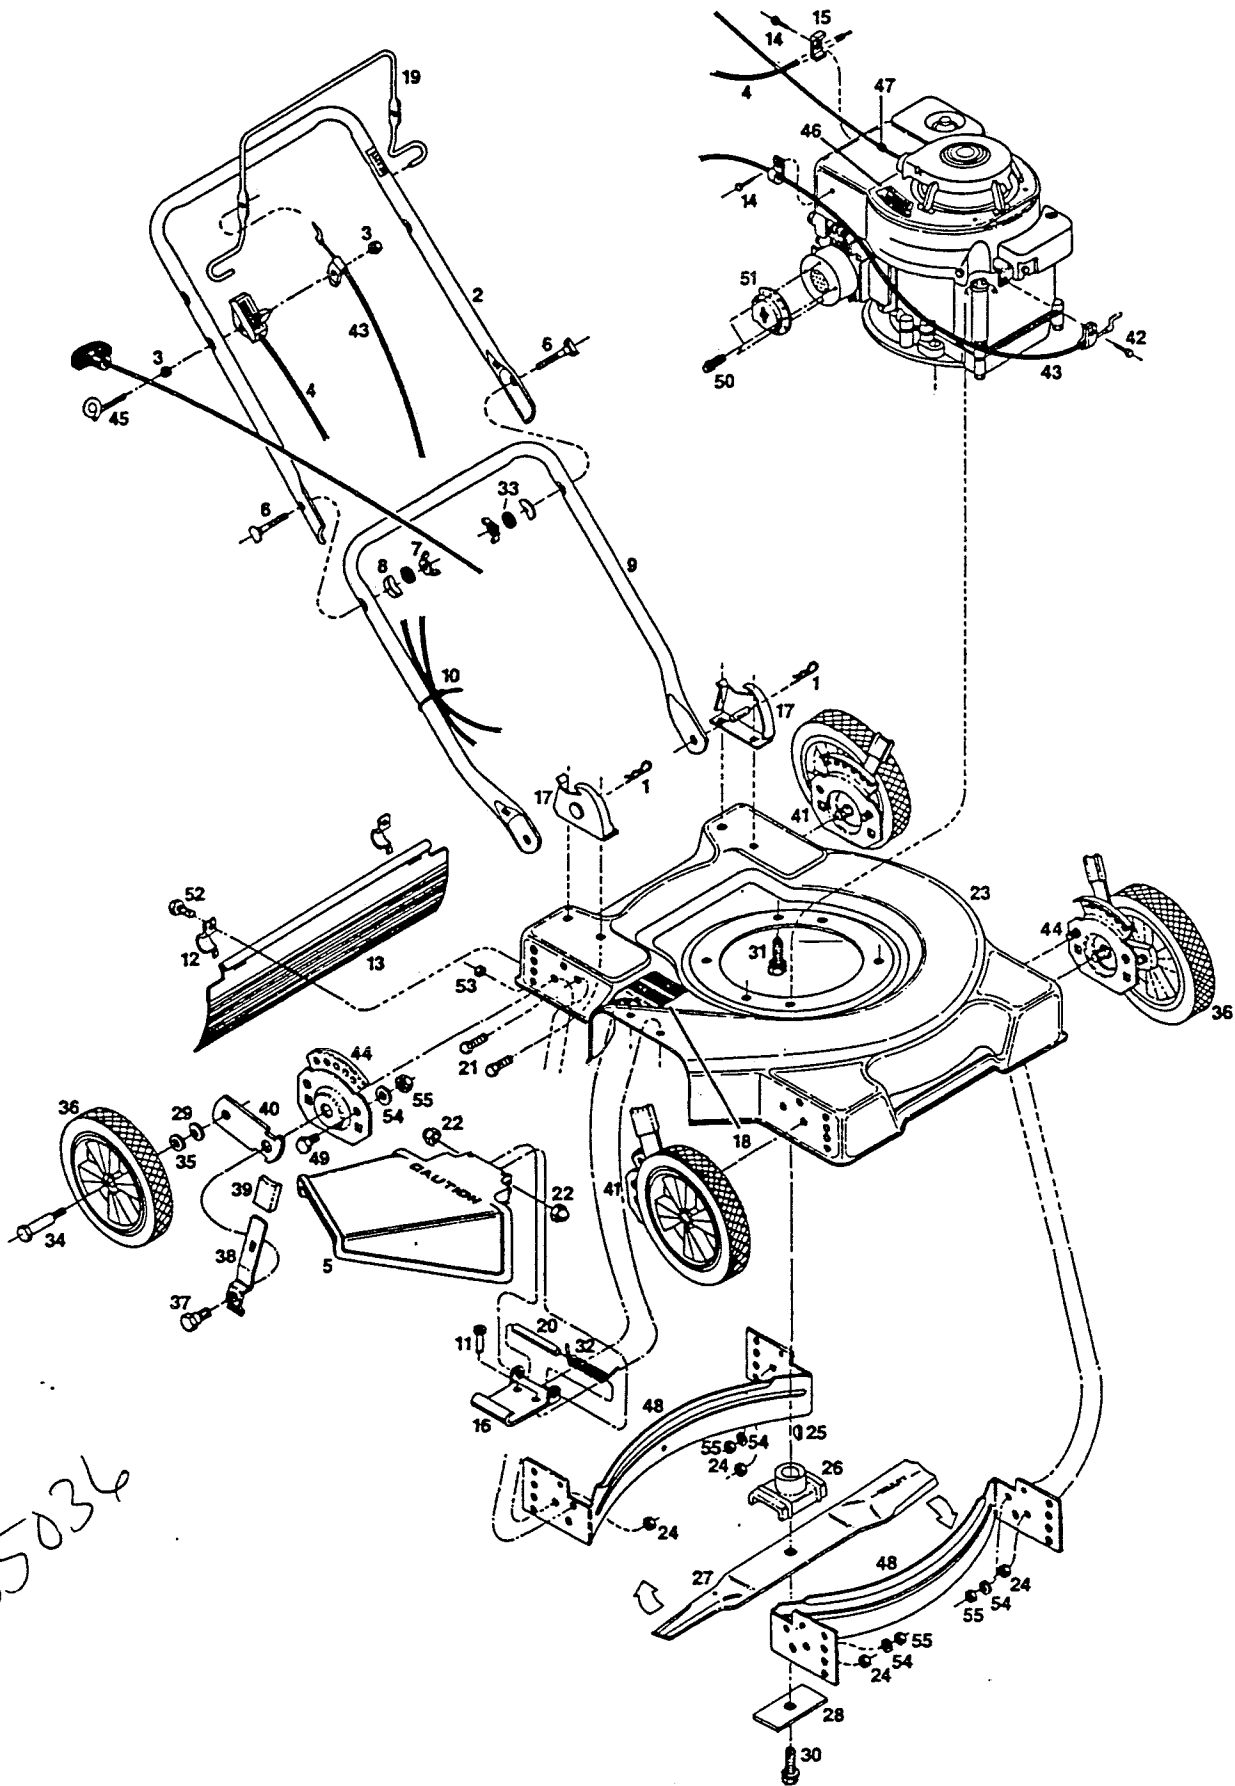

20" Rotary Mower  
811-0287A  
(Catalog No. 811-4035A)

PARTS LIST

Ref. No.	Part No.	Description	Ref. No.	Part No.	Description
1	715011	Hitch Pin	27	030296	Blade-20"
2	071076	Handle-Upper	28	106005	Spacer-Adapter
3	715037	Nut-Hex 1/4-20	29	715409	Washer-3/8 curved
4	780536	Control-Throttle	30	152496	Bolt-Blade
5	463935	Deflector	31	457168	Bolt-Engine
6	151936	Bolt-Handle	32	775585	Spring
7	150235	Nut-Wing	33	461665	Washer-Lock
8	150201	Washer-Curved	34	459511	Bolt-Shoulder
9	071563	Yoke	35	715417	Washer-3/8 Flat
10	110379	Tie-Cable	36	498618	Wheel Assembly
11	764290	Rivet	37	448019	Bolt-Shoulder
12	106914	Clip-Trailguard	38	776500	Spring-Q.W.A.
13	111609	Trailguard	39	435529	Cap-Q.W.A.
14	150623	Screw-Casing	40	777862	Arm-Q.W.A.
15	150318	Clamp-Casing	41	428664	Plate-Q.W.A. RH Front, LH Rear
16	772251	Bracket	42	151613	Bolt-No. 10-32 x 1/2 Hex
17	107094	Bracket-Yoke, L.H.	43	050674	Cable-Engine Control
	107086	Bracket-Yoke, R.H.	44	428714	Plate-Q.W.A., LH Front, RH Rear
18	144063	Decal-"Danger"	45	152629	Bolt-Eye
19	106880	Handle-Bail	46	144204	Decal-Blade Warning
20	151761	Pin	47	152074	Stop-Rope
21	457499	Bolt-1/4-20 x 1/2	48	464305	Baffle
22	151753	Nut-Acorn	49	715052	Bolt-1/4-20 x 1/2 Hex
23	028977	Housing	50	120048	Screw
24	715086	Nut-3/8-16 Locking	51	133488	Deflector-Muffler
25	150276	Key	52	458687	Bolt-10-24 x 1/2 Hex
26	126466	Adapter-Blade	53	452318	Nut-10-24 Locking
			54	460923	Washer-1/4 Dia
			55	715508	Nut-Hex 1/4-20 Locking