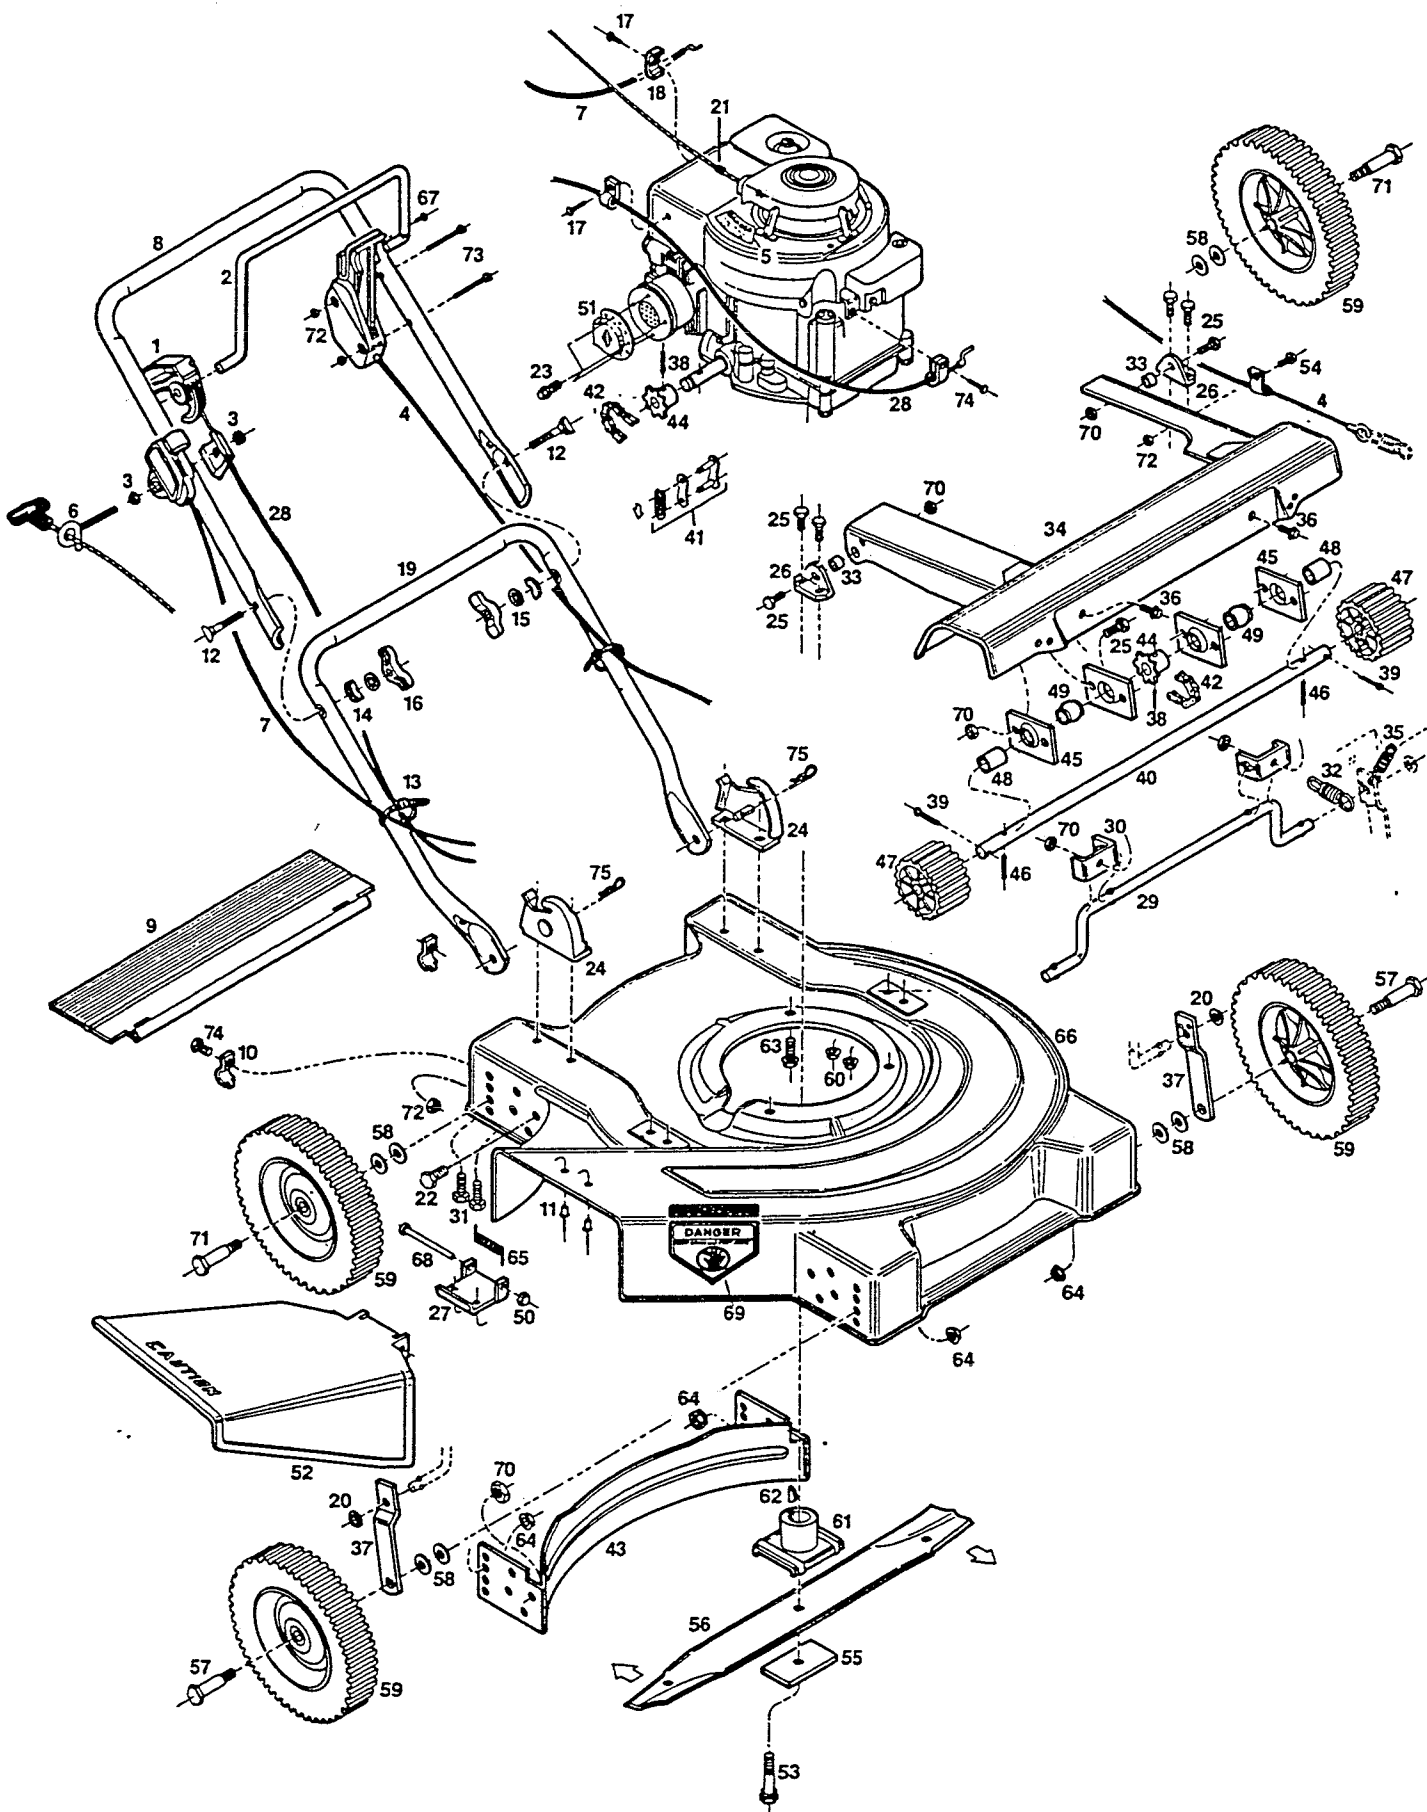

# 22" Self Propelled Rotary Mower

811-0361A

(Cat. No. 811-0454A)