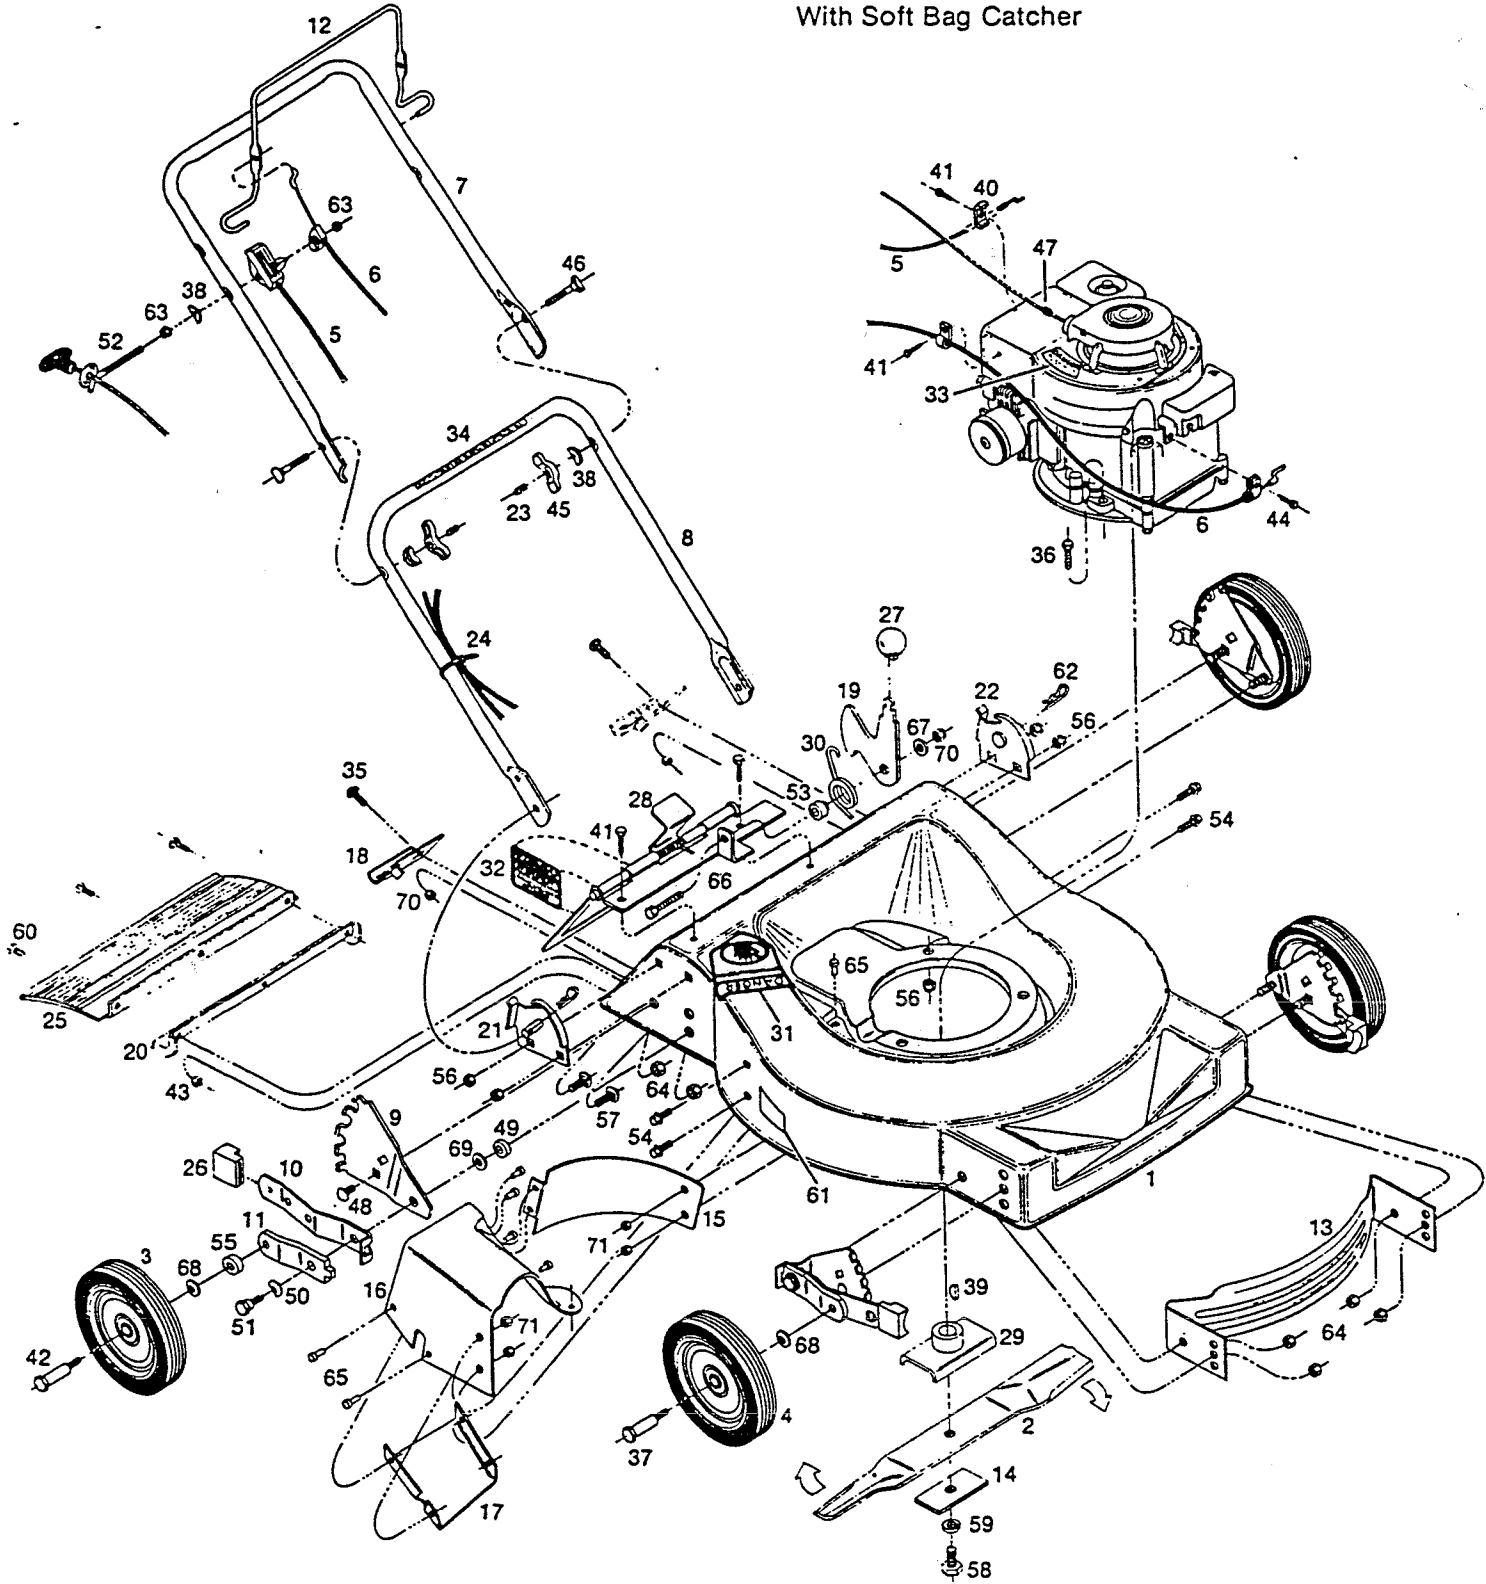

MODEL: 81B
21" REAR BAGGING ROTARY MOWER
With Soft Bag Catcher

MODEL: 81B
21" REAR BAGGING ROTARY MOWER
 With Soft Bag Catcher

Item Part			Item Part		
No.	No.	Description	No.	No.	Description
1	027862	Deck 21" Rear Bagger	36	150045	Bolt - Hex Head 5/16-18 x 1 1/4
2	030411	Blade 21" Offset	37	150060	Shoulder Bolt - Wheel Front
3	040030	Wheel 8 x 1.75 Rear	38	150201	Washer - Curved 5/16
4	041053	Wheel 8 x 1.75 Front	39	150276	Woodruff Key No. 6
5	050393	Control - Throttle	40	150318	Cable Clamp
6	050534	Control Cable - Engine/Blade*	41	150623	Screw-Hex Head Sheet Metal #10x3/8
7	071076	Handle Upper	42	150730	Shoulder Bolt - Wheel Rear
8	071449	Handle Lower	43	150946	Locknut - 10-24 Hex Washer Head
9	090589	Back Plate - Height Adjuster	44	151613	Bolt - Hex Head SEMS 10-32x3/8
10	090613	Setting Lever - Height Adjuster	45	151795	Wing Nut 5/16-18
11	090712	Wheel Lever - Height Adjuster	46	151936	Bolt - Curved Head Crg 5/16-18x2 1/4
12	104687	Control - Engine/Blade Crossbar*	47	152074	Rope Stop
13	105825	Baffle - Front	48	152405	Bolt - Carriage 3/8-16 x 3/4
14	106005	Blade Washer 3"	49	152413	Washer-Plastic-Height Adjuster
15	106070	Baffle - Rear	50	152421	Washer-Spring-Height Adjuster
16	106633	Baffle - Upper Chute	51	152587	Shoulder Bolt - Height Adjuster
17	106641	Baffle - Lower Chute	52	152629	Rope Guide
18	106690	Catcher Frame Bracket	53	152637	Spacer - Catcher Latch
19	106716	Catcher Latch	54	152660	Bolt - Hex Washer Head 1/4-20 x 1/2
20	106799	Trailing Shield Mounting Bracket*	55	152686	Spacer - Rear Wheel
21	106807	Handle Bracket - Right Hand	56	310151	Locknut - 5/16 - 18 Nylock
22	106815	Handle Bracket - Left Hand	57	313510	Bolt - Carriage 5/16-18 x 3/4
23	110064	Bolt Cap	58	450288	Bolt - Blade 3/8-24 x 1 Gr. 5
24	110379	Cable Tie	59	461475	Lockwasher - 3/8 Extra Duty
25	111245	Trailing Shield - Plastic*	60	525337	Bolt - Hex Head 10-24 x 1/2
26	111260	Plastic Tip - Height Adjuster	61	714170	Decal - Rating Plate
27	111369	Knob - Catcher Latch	62	715011	Hitch Pin #3
28	126839	Door Assembly*	63	715037	Locknut 1/4-20 Keps
29	133140	Blade Adapter	64	715086	Locknut 3/8-16 Top
30	133371	Torsion Spring - Catcher Latch	65	715276	Pop Rivet 1/8"
31	143115	Decal - C.P.S.C. Danger	66	715292	Bolt - Hex Head 1/4-20 x 1
32	144162	Decal - Door Caution	67	715300	Washer 1/4"
33	144204	Decal - Blade Warning	68	715409	Washer - Spring-Wheel
34	144899	Decal - Starting Instructions	69	715417	Washer - 3/8 SAE
35	150011	Bolt - Carriage 1/4-20 x 5/8 Gr. 5	70	715508	Locknut 1/4-20 Top
			71	451419	Locknut 1/4-20 Flg. Top