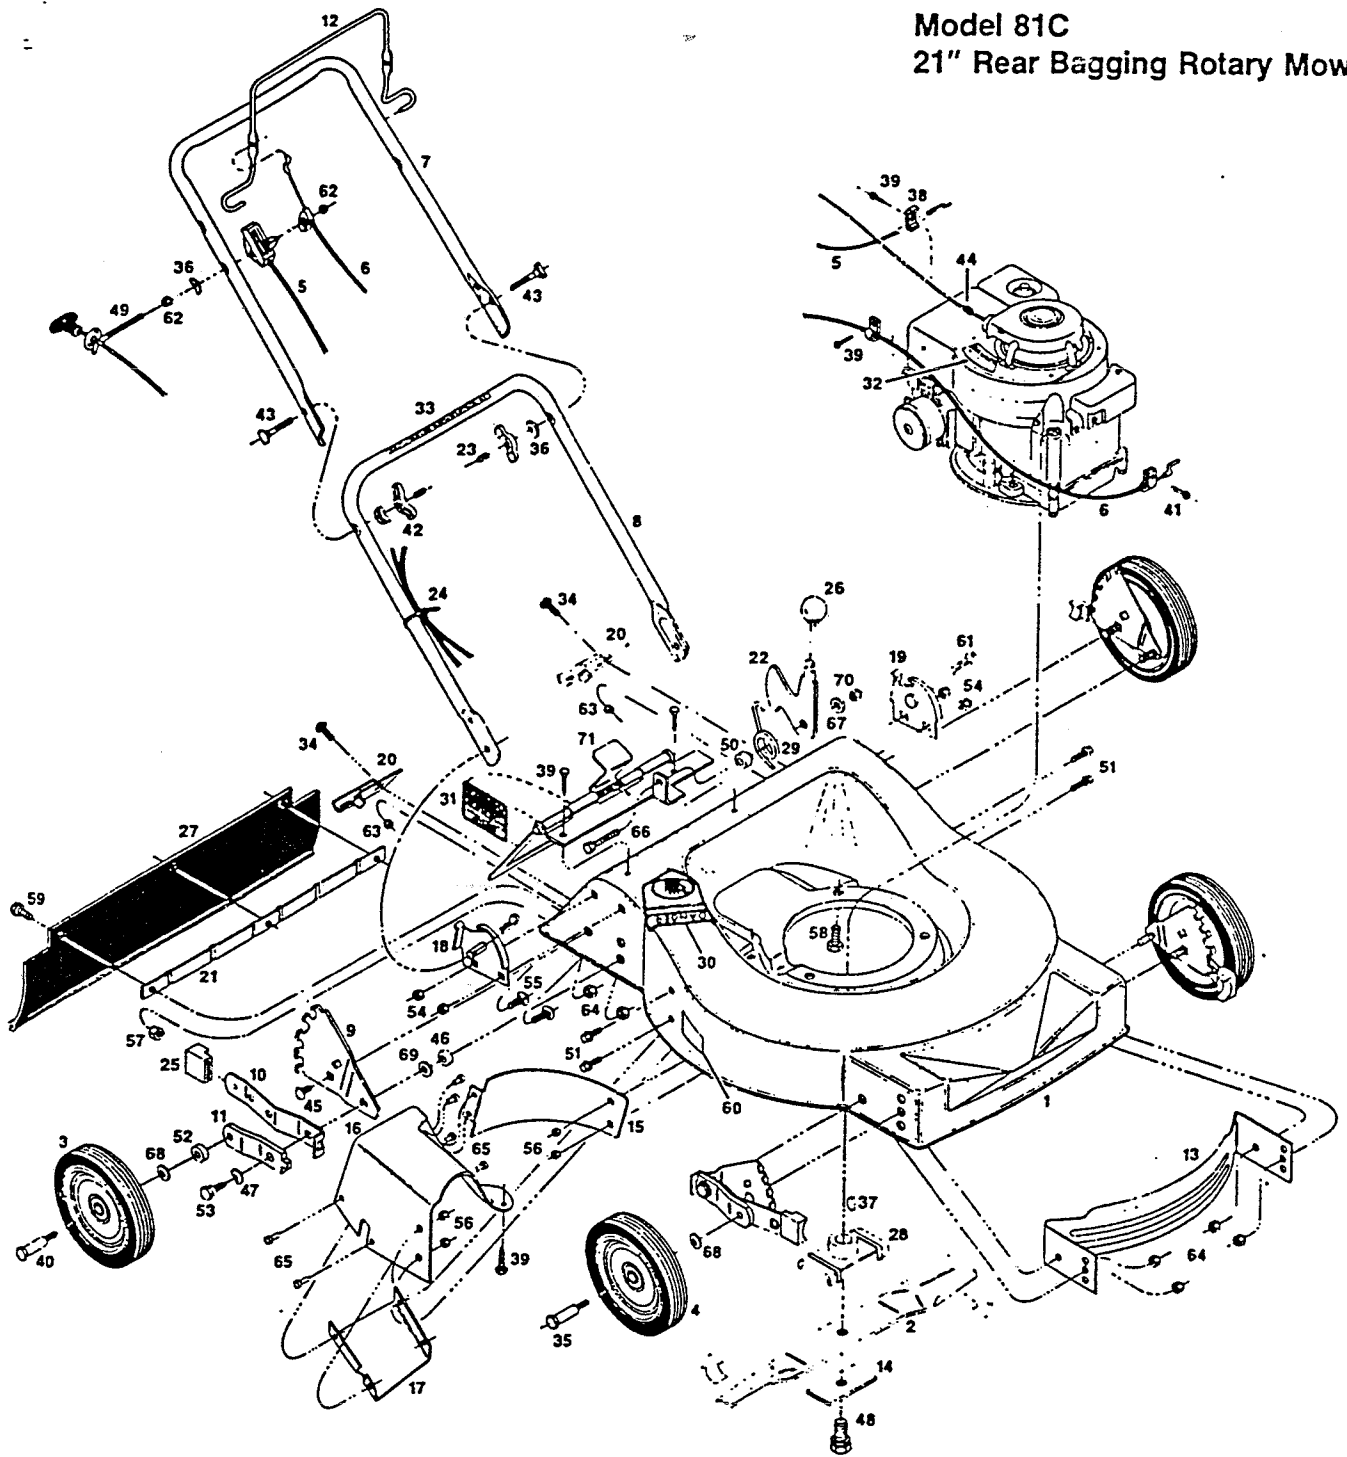

Model 81C
21" Rear Bagging Rotary Mower

GRASS CATCHER

INDEX NO.	PART NO.	DESCRIPTION
1	102640	CATCHER HOOP
2	106450	CATCHER FRAME
3	151464	CONNECTOR
4	160655	CATCHER BAG

Model 81C

Index No.	Part No.	Description	Index No.	Part No.	Description
1	028951	Deck 21" Rear Bagger	37	150276	Woodruff Key No. 6
2	030338	Blade 21" Offset	38	150318	Cable Clamp
3	040030	Wheel 8 x 1.75 Rear	39	150623	Screw - Hex Head Sheet Metal #10 x 5/8
4	041053	Wheel 8 x 1.75 Front	40	150730	Shoulder Bolt - Wheel Rear
5	050641	Control - Throttle	41	151613	Bolt - Hex Head SEMS 10 x 32 x 3/8
6	050682	Control Cable - Engine/Blade*	42	151795	Wing Nut 5/16-18
7	071076	Handle Upper	43	151936	Bolt - Curved Head Crg 5/16-18 x 2-1/4
8	071449	Handle - Lower	44	152074	Rope Stop
9	090589	Back Plate - Height Adjuster	45	152405	Bolt - Carriage 3/8-16 x 3/4
10	090613	Setting Lever - Height Adjuster	46	152413	Washer Plastic - Height Adjuster
11	090712	Wheel Lever - Height Adjuster	47	152421	Washer Spring - Height Adjuster
12	104687	Control - Engine/Blade Crossbar*	48	152496	Bolt - Blade HX HD SEMS 3/8-24 x 1
13	105825	Baffle - Front	49	152629	Rope Guide
14	106005	Blade Washer 3"	50	152637	Spacer - Catcher Latch
15	106070	Baffle - Rear	51	152660	Bolt - Hex Washer Head 1/4-20 x 1/2
16	106633	Baffle - Upper - Chute	52	152686	Spacer - Rear Wheel
17	106641	Baffle - Lower Chute	53	153643	Shoulder Bolt - Height Adjuster
18	106807	Handle Bracket - Right Hand	54	310151	Locknut - 5/16-18 Nylon Insert
19	106815	Handle Bracket - Left Hand	55	313510	Bolt - Carriage 5/16 x 18 x 3/4
20	106930	Catcher Frame Bracket	56	451419	Nut - 1/4-20 Top Lock Flange
21	107151	Backing Strip - Trailing Shield	57	452318	Nut #10-24 Hex Nylon Insert
22	107169	Catcher Latch	58	457168	Bolt - 3/8-16 x 7/8 Thread Forming
23	110064	Bolt Cap - Plastic	59	525337	Bolt #10-24 x 1/2
24	110379	Cable Tie	60	714170	Decal - Rating Plate
25	111260	Plastic Tip - Height Adjuster	61	715011	Hitch Pin #3
26	111369	Knob - Catcher Latch	62	715037	Locknut 1/4-20 Keps
27	111484	Trailing Shield - Plastic*	63	715078	Nut 1/4-20 Flange Whiz
28	133256	Blade Adapter	64	715086	Locknut 3/8-16 Hex
29	133371	Torsion Spring - Catcher Latch	65	715276	Pop Rivet 1/8"
30	143115	Decal - C.P.S.C. Danger	66	715292	Bolt - Hex Head 1/4-20 x 1
31	144162	Decal - Door Caution	67	715300	Washer 1/4"
32	144204	Decal - Blade Warning	68	715409	Washer - Spring - Wheel
33	144899	Decal - Starting Instructions	69	715417	Washer 3/8
34	150011	Bolt - Carriage 1/4-20 x 5/8 Gr. 5	70	715508	Locknut 1/4-20 Top
35	150060	Shoulder Bolt - Wheel Front	71	126839	Door Assembly*
35	150201	Washer Curved 5/16			