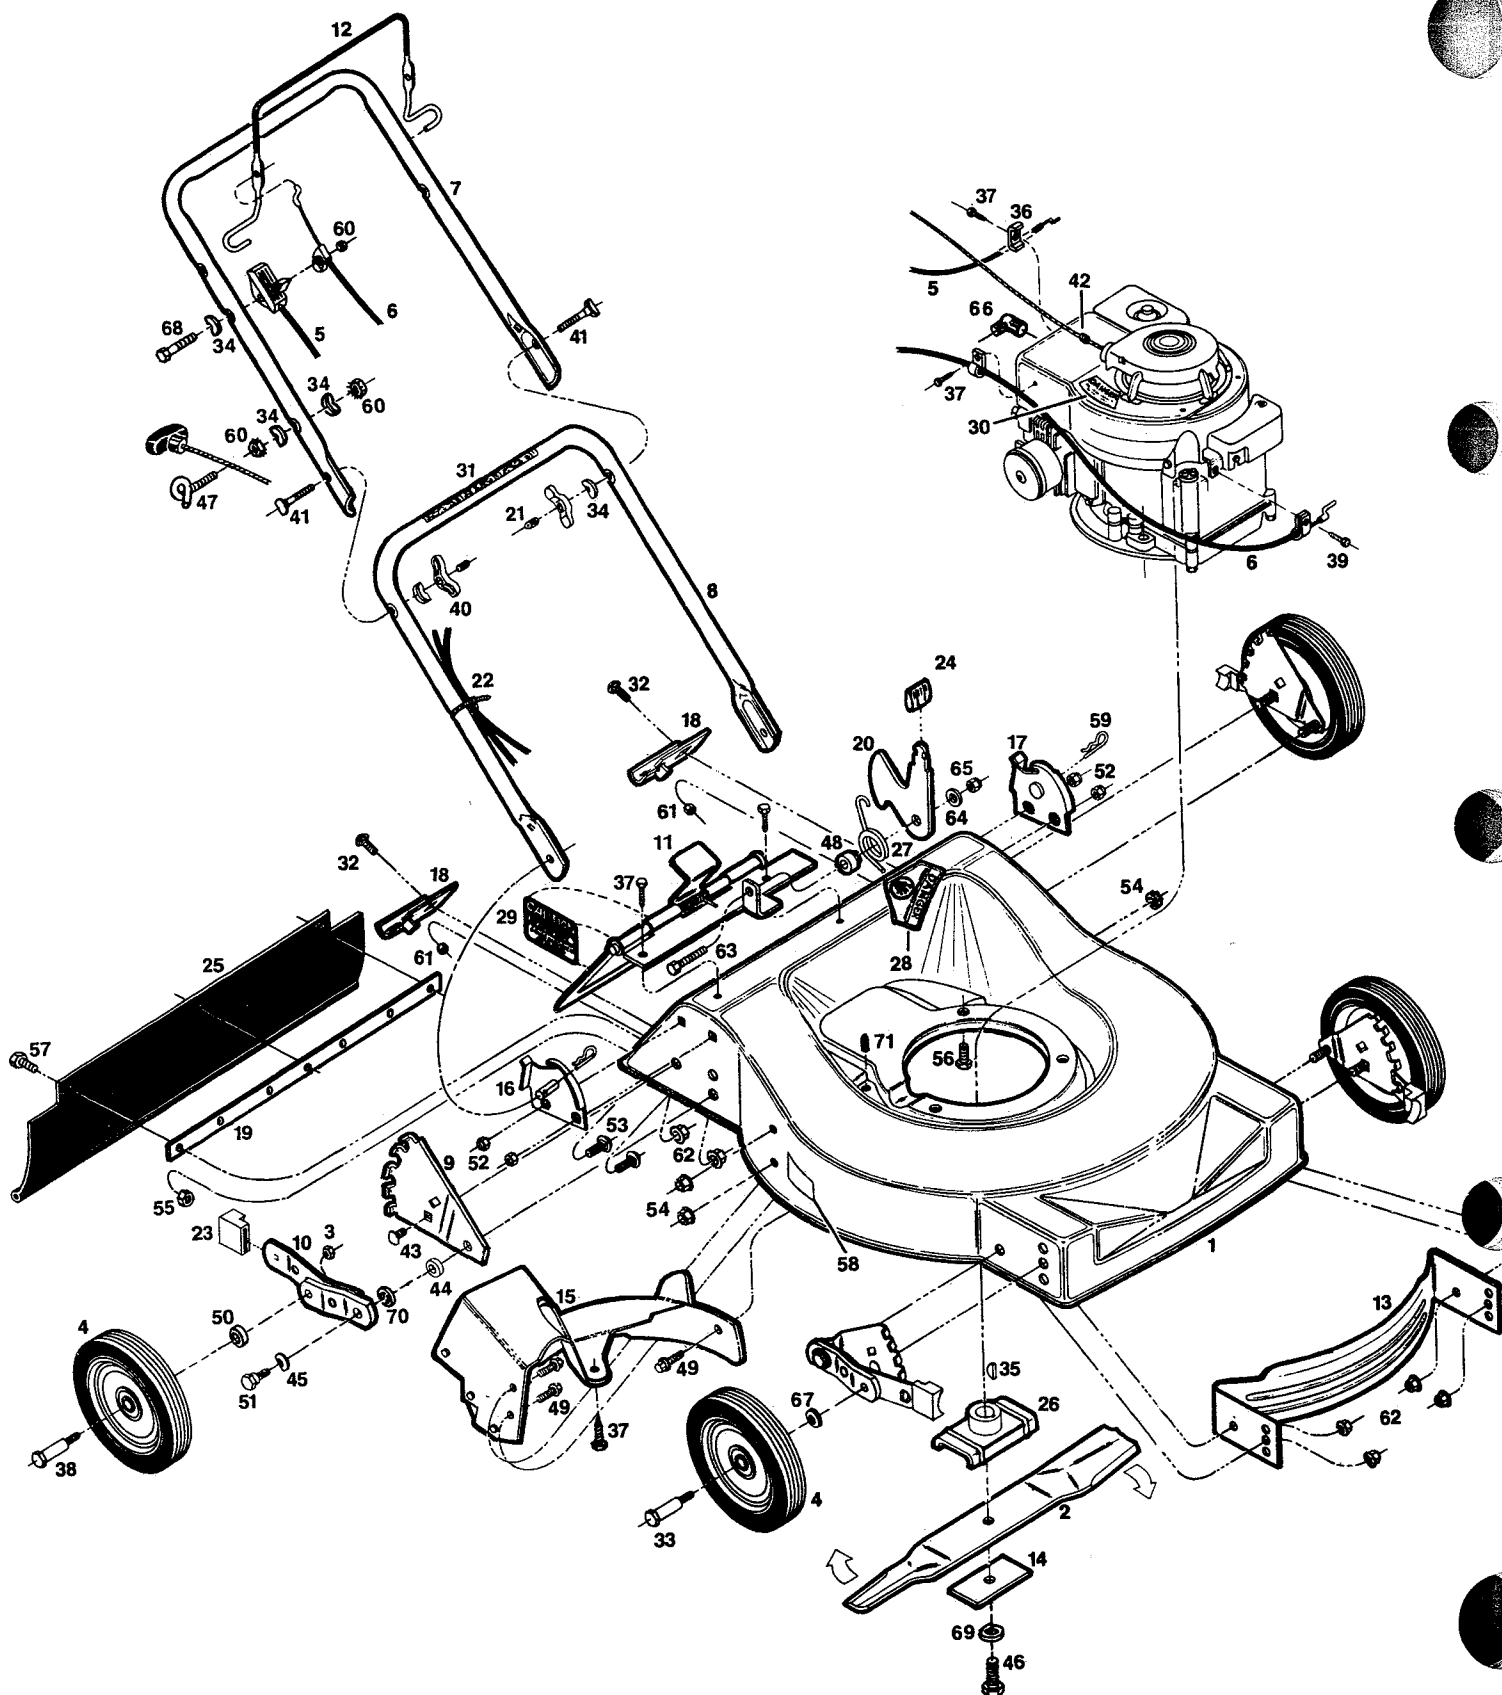

MODEL 81G
3.5 HP 21" Rear Bagging Rotary Mower
Grass Catcher pictured on page 13

MODEL 81G3.5 HP 21" Rear Bagging Rotary Mower
Grass Catcher pictured on page 13

Index No.	Part No.	Description	Index No.	Part No.	Description
1	013391	Deck 21" Rear	37	150623	Screw - Screw Metal #10x $\frac{3}{8}$
2	030338	Blade 21" Offset	38	156158	Bolt - Wheel, Rear
3	715524	Locknut 3/8-16 Jam	39	151613	Bolt - Hex Head SEMS 10-32x $\frac{3}{8}$
4	498634	Wheel 8 x 1.75	40	151795	Wing Nut 5/16-18
5	051227	Control - Throttle	41	151936	Bolt - Curved Head 5/16-18x2 $\frac{1}{4}$
6	051482	Cable - Engine/Blade Control	42	152074	Rope Stop
7	071076	Handle Upper	43	152405	Bolt - Carriage $\frac{3}{8}$ -16 x $\frac{3}{4}$
8	071449	Handle Lower	44	156182	Washer-Plastic-Height Adjuster
9	091249	Back Plate - Height Adjuster	45	152421	Washer Spring - Height Adjuster
10	091033	Wheel Arm Ass'y - Height Adjuster	46	157255	Bolt - Blade HX HD SEMS $\frac{3}{8}$ -24x1
11	126839	Door Assembly	47	152371	Rope Guide
12	109470	Bail - Engine/Blade Control	48	152637	Spacer - Catcher Latch
13	105825	Baffle - Front	49	156851	Bolt - Hex Shaved Head $\frac{1}{4}$ -20 x $\frac{3}{8}$
14	106005	Blade Washer	50	152686	Spacer - Rear Wheel
15	127191	Baffle Assembly	51	156125	Shoulder Bolt - Height Adjuster
16	097162	Handle Bracket - Right Hand	52	310151	Locknut - 5/16-18 Nylon Insert
17	097170	Handle Bracket - Left Hand	53	450346	Bolt - Hex 5/16 x 18 x $\frac{3}{4}$
18	109546	Catcher Frame Bracket	54	451419	Nut - 1/4-20 Top Lock Flange
19	109496	Backing Strip - Trailing Shield	55	452318	Nut #10-24 Hex Nylon Insert
20	108324	Catcher Latch	56	457168	Bolt - $\frac{3}{8}$ -16 x $\frac{7}{8}$ Thread Forming
21	110064	Bolt Cap - Plastic	57	458687	Bolt - #10-24 x $\frac{1}{2}$
22	110379	Cable Tie	58	714170	Decal - Rating Plate
23	112540	Plastic Tip - Height Adjuster	59	715011	Hairpin Cotter
24	111369	Knob - Catcher Latch	60	715037	Locknut $\frac{1}{4}$ -20 Keps
25	111625	Trailing Shield - Plastic	61	715078	Locknut $\frac{1}{4}$ -20 Flange Whiz
26	126466	Blade Adapter	62	451492	Nut $\frac{3}{8}$ -16 Top Lock
27	133371	Torsion Spring - Catcher Latch	63	715292	Bolt - Hex Head $\frac{1}{4}$ -20 x 1
28	143115	Decal - C.P.S.C. Danger	64	715300	Washer 1/4"
29	002451	Decal - Door Warning	65	715508	Locknut 1/4-20 Top
30	001461	Decal - Blade Warning	66	110833	Cover - Spark Plug
31	144899	Decal - Starting Instructions	67	715607	Washer - Belleville
32	150011	Bolt - Carriage $\frac{1}{4}$ -20x $\frac{3}{8}$ Gr.5	68	153874	Bolt - $\frac{1}{4}$ -20 x 2 $\frac{1}{4}$ Hex
33	157420	Bolt - Wheel, Front	69	156919	Lockwasher - $\frac{3}{8}$
34	150201	Washer - Curved 5/16	70	156877	Washer - $\frac{3}{8}$ Hardened
35	150276	Woodruff Key No. 6	71	111856	Cap - Plastic
36	150318	Cable Clamp			