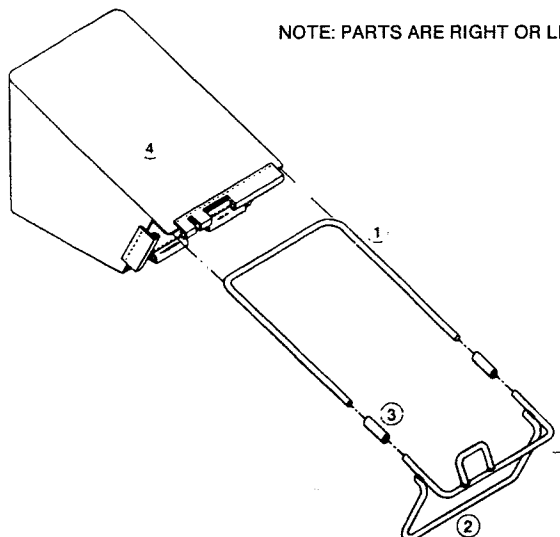

Index No.	Part No.	Description
37	150623	Screw - Screw Metal #10x5/8
38	156158	Bolt - Wheel, Rear
39	310045	Nut - 5/16-18 Hex
40	113589	Wing Nut 5/16-18
41	151936	Bolt - Curved Head 5/16-18x2-1/4
42	152074	Rope Stop
43	152405	Bolt - Carriage 3/8-16 x 3/4
44	156182	Washer-Plastic-Height Adjuster
45	152421	Washer Spring - Height Adjuster
46	157255	Bolt - Blade HX HD SEMS 3/8-24x1
47	152371	Rope Guide
48	152637	Spacer - Catcher Latch
49	156851	Bolt - Hex Shaved Head 1/4-20 x 3/8
50	152686	Spacer - Rear Wheel
51	156125	Shoulder Bolt - Height Adjuster
52	310151	Locknut - 5/16-18 Nylock Insert
53	450346	Bolt - Hex 5/16 x 18 x 3/4
54	451419	Nut - 1/4-20 Top Lock Flange
55	452318	Nut #10-24 Hex Nylon Insert
56	457168	Bolt - 3/8-16 x 7/8 Thread Forming
57	458687	Bolt - #10-24 x 1/2
58	714170	Decal - Rating Plate
59	715011	Hairpin Cotter
60	715037	Locknut 1/4-20 Keps
61	715078	Locknut 1/4-20 Flange Whiz
62	451492	Nut 3/8-16 Top Lock
63	715292	Bolt - Hex Head 1/4-20 x 1
64	462093	Washer 1/4
65	715508	Locknut 1/4-20 Top
66	110833	Cover - Spark Plug
67	715607	Washer - Belleville
68	153874	Bolt - 1/4-20 x 2-1/4 Hex
69	156919	Lockwasher - 3/8
70	156877	Washer - 3/8 Hardened
71	111856	Cap - Plastic
72	310045	Nut - 5/16-18 Hex

NOTE: PARTS ARE RIGHT OR LEFT HAND AS VIEWED FROM THE OPERATOR POSITION.

INDEX NO.	PART NO.	DESCRIPTION
1	172593	CATCHER HOOP
2	096578	CATCHER FRAME
3	151464	CONNECTOR
4	~~160952~~	CATCHER BAG

160184