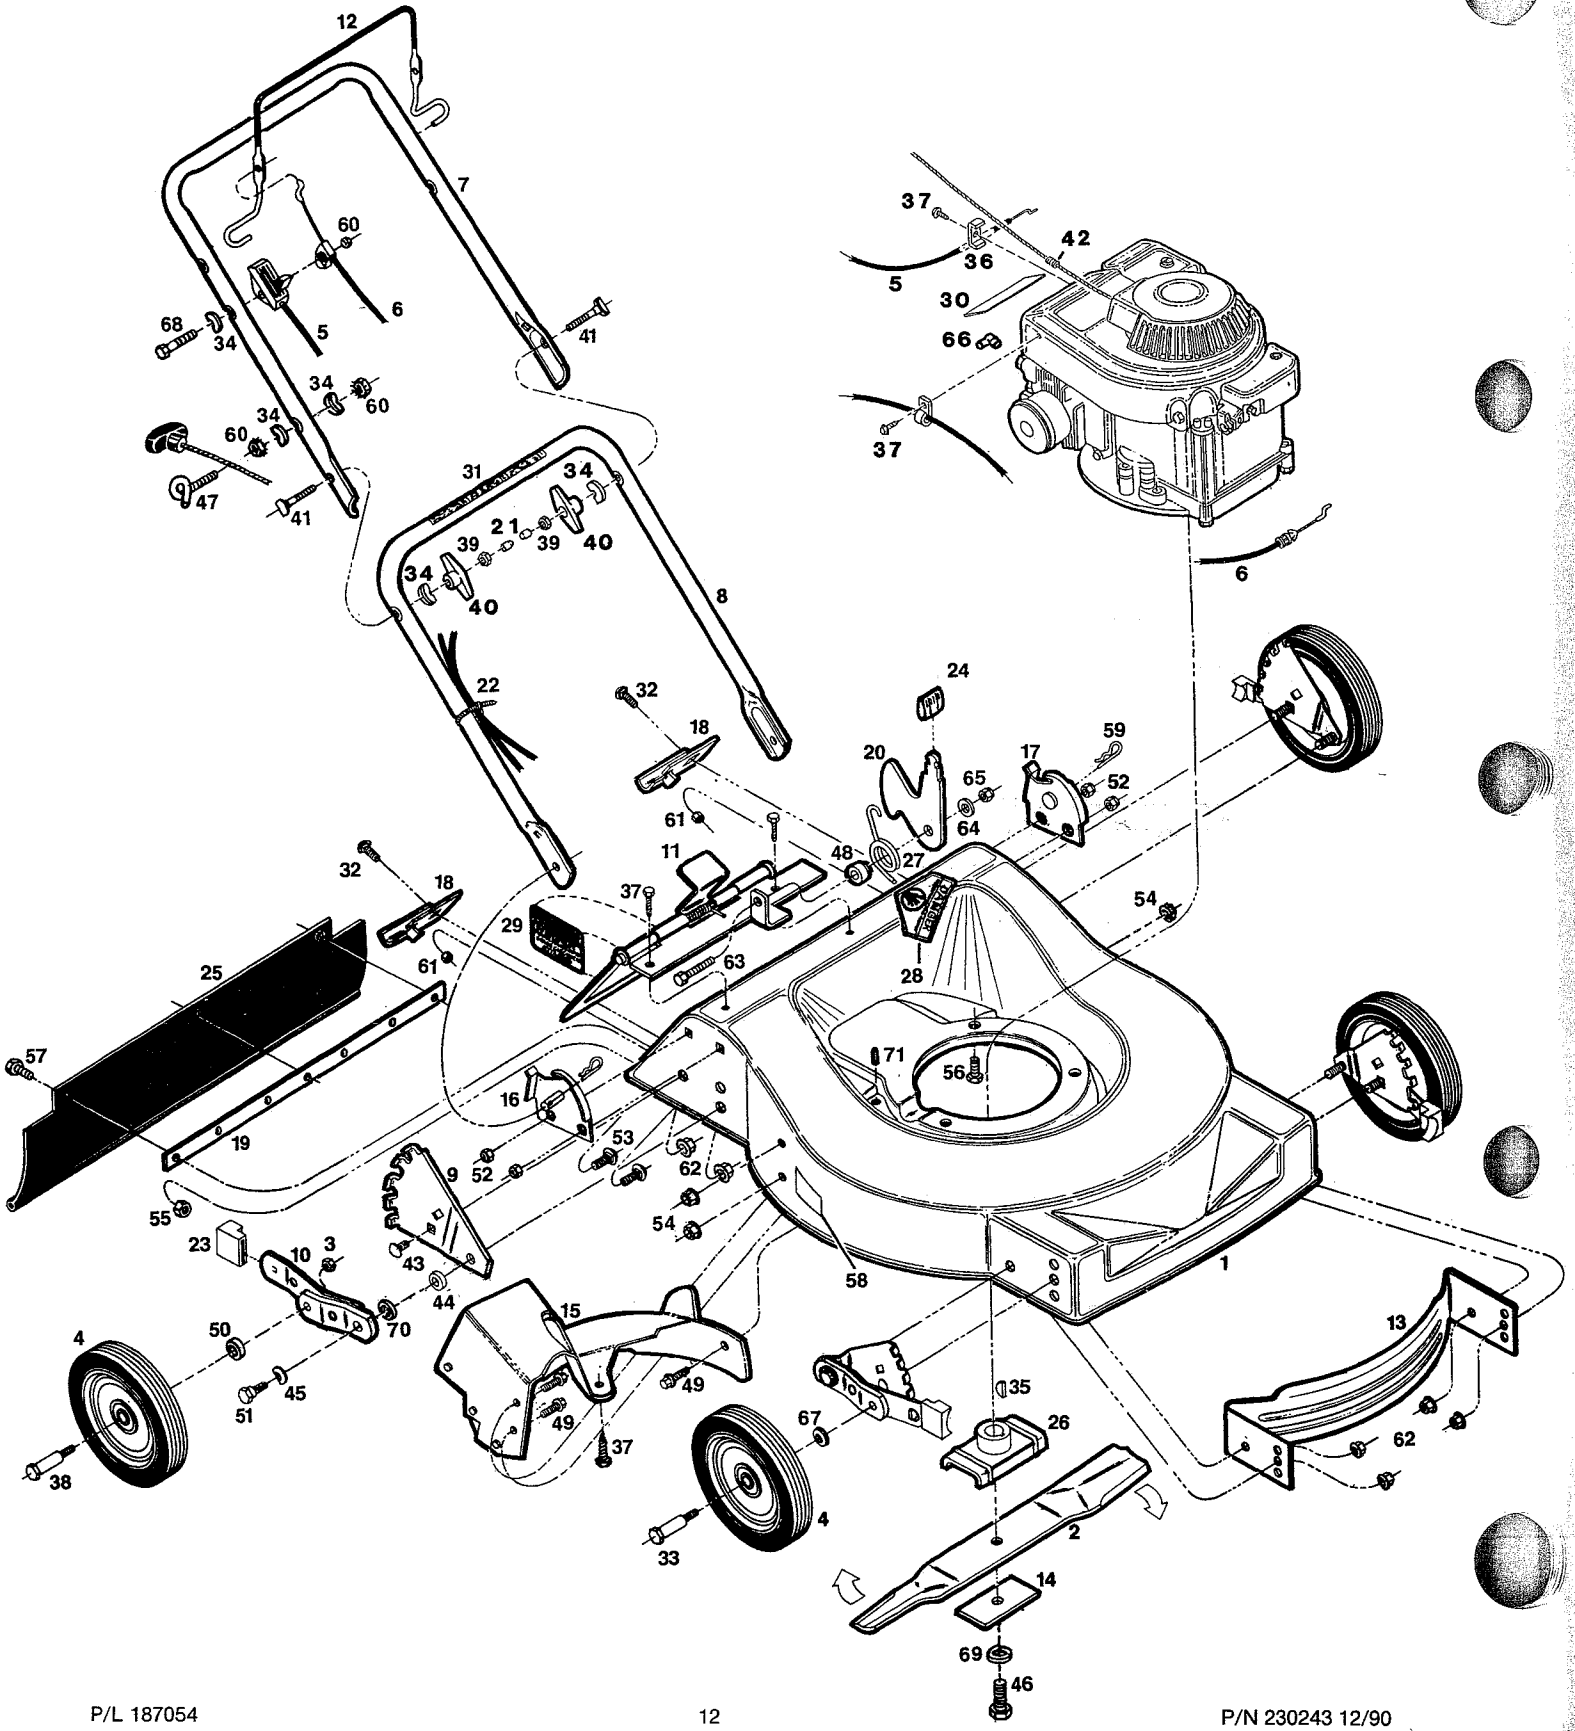

MODEL 81-J
3.5 HP 21" Rear Bagging Rotary Mower
W/Grass Catcher
P/N Repl. Bag-White 160184
P/N Mulching Kit Repl. Bag 394270

MODEL 81-J
3.5 HP 21" Rear Bagging Rotary Mower
W/Grass Catcher
P/N Repl. Bag-White 160184
P/N Mulching Kit Repl. Bag 394270

Index No.	Part No.	Description
1	018614	Deck 21" Rear
2	030338	Blade 21" Offset
3	715524	Locknut 3/8-16 Jam
4	041772	Wheel 8 x 1.75
5	052472	Control - Throttle
6	052233	Cable - Engine/Blade Control
7	073007	Handle Upper
8	073023	Handle Lower
9	091249	Back Plate - Height Adjuster
10	085019	Wheel Arm Ass'y - Height Adjuster
11	013706	Door Assembly
12	073015	Bail - Engine/Blade Control
13	105825	Baffle - Front
14	106005	Blade Washer
15	085100	Baffle Assembly
16	097162	Handle Bracket - Right Hand
17	097170	Handle Bracket - Left Hand
18	109546	Catcher Frame Bracket
19	109496	Backing Strip - Trailing Shield
20	108324	Catcher Latch
21	110064	Bolt Cap - Plastic
22	110379	Cable Tie
23	112540	Plastic Tip - Height Adjuster
24	111724	Knob - Catcher Latch
25	111633	Trailing Shield - Plastic
26	126466	Blade Adapter
27	133371	Torsion Spring - Catcher Latch
28	143115	Decal - C.P.S.C. Danger
29	002451	Decal - Door Warning
30	009415	Decal - Blade Warning
31	715557	Decal - Starting Instructions
32	150011	Bolt - Carriage 1/4-20x5/8 Gr.5
33	157420	Bolt - Wheel, Front
34	150201	Washer - Curved 5/16
35	150276	Woodruff Key No. 6
36	150318	Cable Clamp

Index No.	Part No.	Description
37	150623	Screw - Screw Metal #10x5/8
38	156158	Bolt - Wheel, Rear
39	310045	Nut - 5/16-18 Hex
40	113589	Wing Nut 5/16-18
41	151936	Bolt - Curved Head 5/16-18x2-1/4
42	152074	Rope Stop
43	152405	Bolt - Carriage 3/8-16 x 3/4
44	156182	Washer-Plastic-Height Adjuster
45	152421	Washer Spring - Height Adjuster
46	157255	Bolt - Blade HX HD SEMS 3/8-24x1
47	152371	Rope Guide
48	152637	Spacer - Catcher Latch
49	156851	Bolt - Hex Shaved Head 1/4-20 x 3/8
50	152686	Spacer - Rear Wheel
51	156125	Shoulder Bolt - Height Adjuster
52	310151	Locknut - 5/16-18 Nylock Insert
53	450346	Bolt - Hex 5/16 x 18 x 3/4
54	451419	Nut - 1/4-20 Top Lock Flange
55	452318	Nut #10-24 Hex Nylon Insert
56	457168	Bolt - 3/8-16 x 7/8 Thread Forming
57	458687	Bolt - #10-24 x 1/2
58	714170	Decal - Rating Plate
59	715011	Hairpin Cotter
60	715037	Locknut 1/4-20 Keps
61	715078	Locknut 1/4-20 Flange Whiz
62	451492	Nut 3/8-16 Top Lock
63	715292	Bolt - Hex Head 1/4-20 x 1
64	462093	Washer 1/4
65	715508	Locknut 1/4-20 Top
66	110833	Cover - Spark Plug
67	715607	Washer - Belleville
68	153874	Bolt - 1/4-20 x 2-1/4 Hex
69	156919	Lockwasher - 3/8
70	156877	Washer - 3/8 Hardened
71	111856	Cap - Plastic
72	310045	Nut - 5/16-18 Hex

NOTE: PARTS ARE RIGHT OR LEFT HAND AS VIEWED FROM THE OPERATOR POSITION.