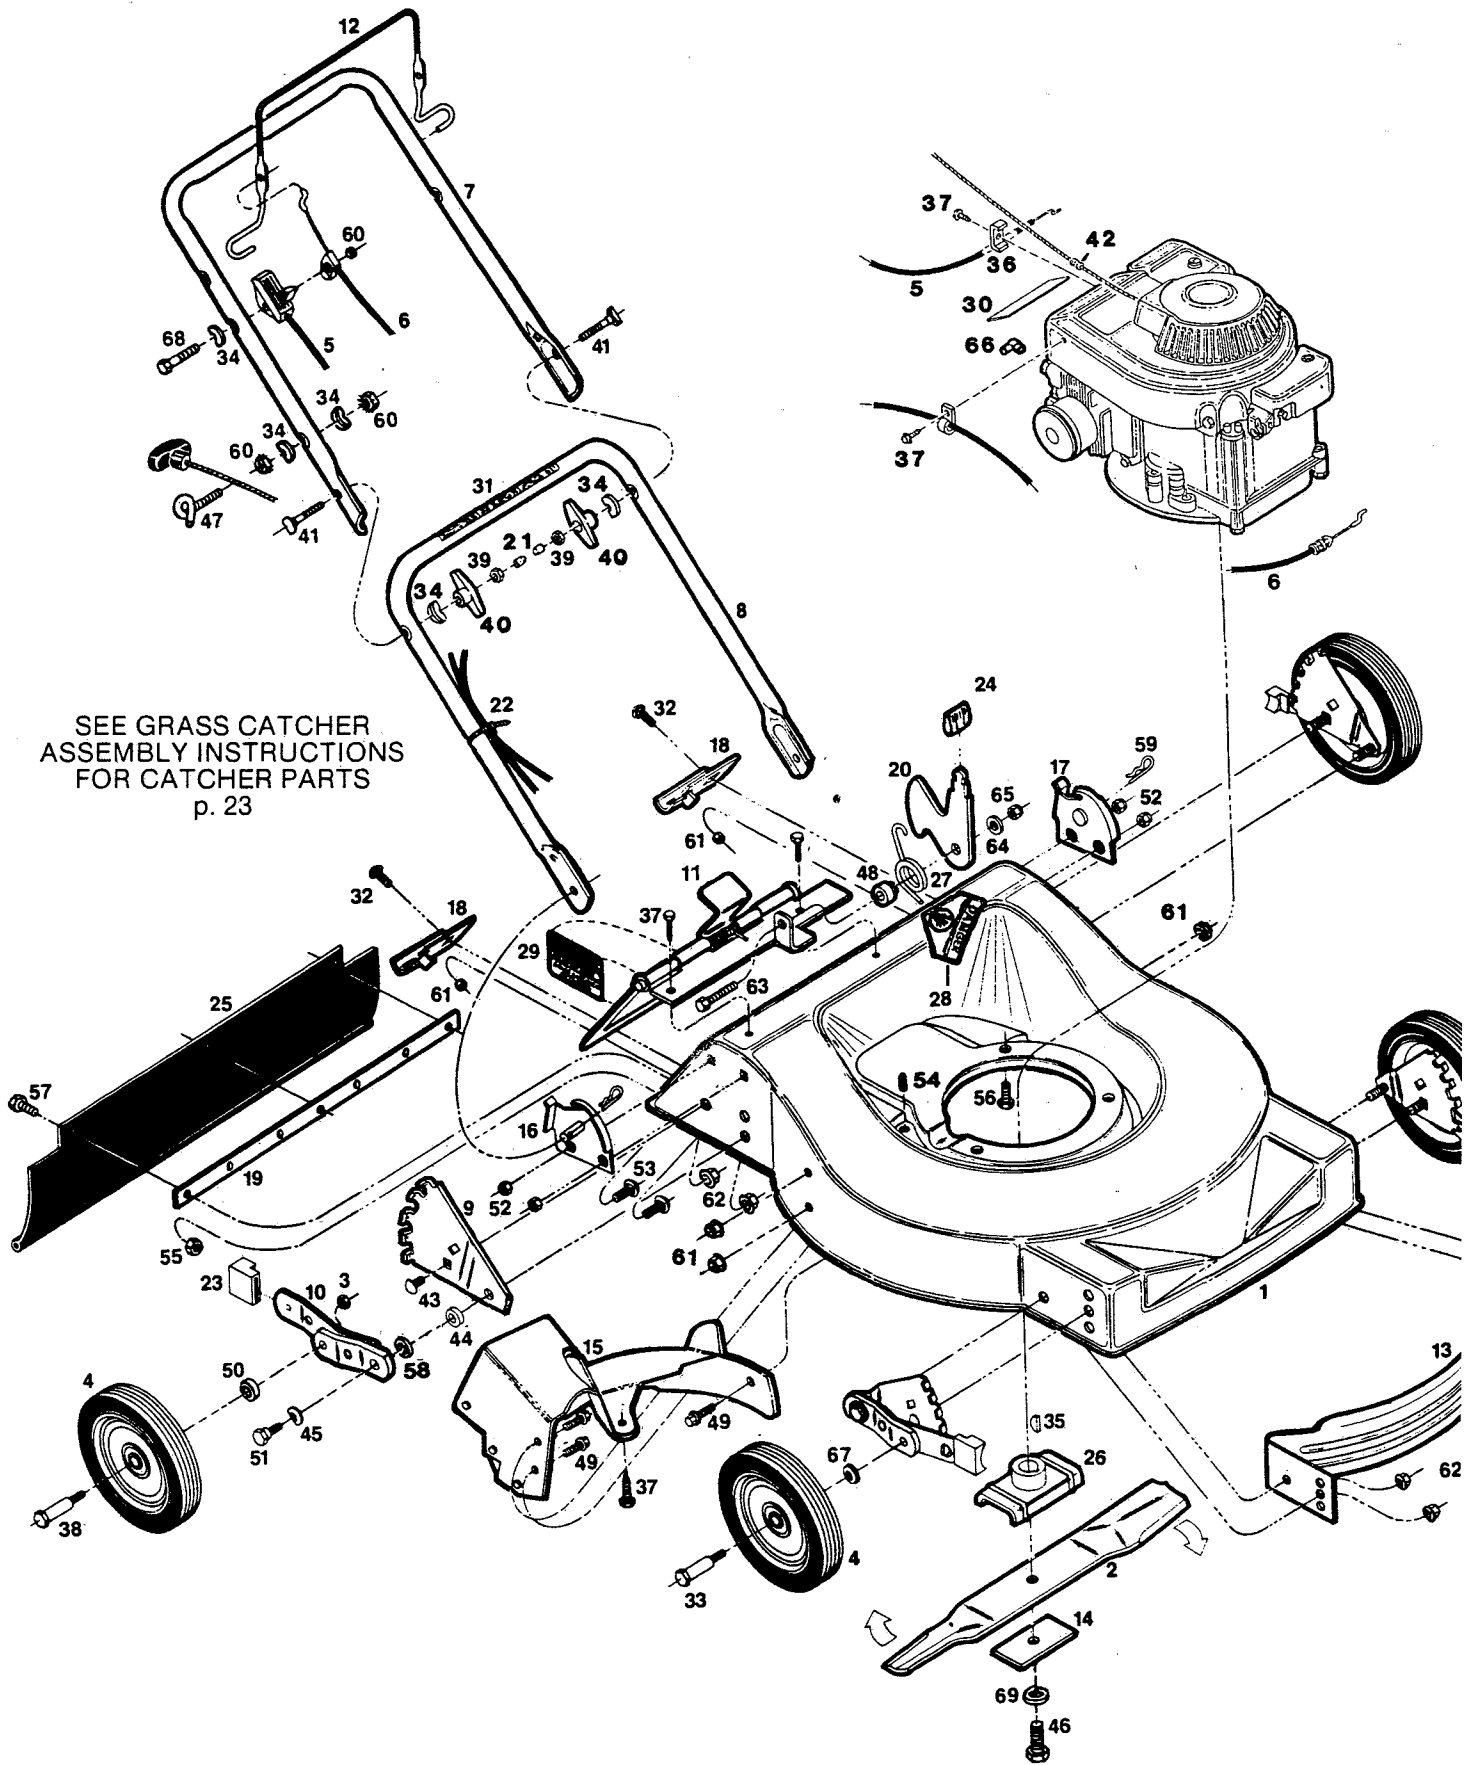

MODEL 81K
3.75 HP 21" Rear Bagging Mower
Grass Catcher Included

MODEL 81K
3.75 HP 21" Rear Bagging Mower
Grass Catcher Included
See p. 23

Index No.	Part No.	Description
1	018614	Deck 21" Rear
2	030338	Blade 21" Offset
3	715524	Locknut 3/8-16 Jam
4	042952	Wheel 8 x 1.75
5	052472	Control - Throttle
6	052688	Cable - Engine/Blade Control
7	073007	Handle Upper
8	073023	Handle Lower
9	091249	Back Plate - Height Adjuster
10	085019	Wheel Arm Ass'y - Height Adjuster
11	013706	Door Assembly
12	073015	Bail - Engine/Blade Control
13	105825	Baffle - Front
14	106005	Blade Washer
15	085100	Baffle Assembly
16	097162	Handle Bracket - Right Hand
17	097170	Handle Bracket - Left Hand
18	109546	Catcher Frame Bracket
19	109496	Backing Strip - Trailing Shield
20	108324	Catcher Latch
21	110064	Bolt Cap - Plastic
22	110379	Cable Tie
23	112540	Plastic Tip - Height Adjuster
24	111724	Knob - Catcher Latch
25	111633	Trailing Shield - Plastic
26	126466	Blade Adapter
27	133371	Torsion Spring - Catcher Latch
28	143115	Decal - C.P.S.C. Danger
29	795039	Decal - Door Warning
30	009415	Decal - Blade Warning
31	715557	Decal - Starting Instructions
32	150011	Bolt - Carriage 1/4-20x5/8 Gr.5
33	157420	Bolt - Wheel, Front
34	150201	Washer - Curved 5/16
35	150276	Woodruff Key No. 6

Index No.	Part No.	Description
36	150318	Cable Clamp
37	150623	Screw - Screw Metal #10x5/8
38	156158	Bolt - Wheel, Rear
39	310045	Nut - 5/16-18 Hex
40	113589	Wing Nut 5/16-18
41	151936	Bolt - Curved Head 5/16-18x2-1/4
42	152074	Rope Stop
43	152405	Bolt - Carriage 3/8-16 x 3/4
44	156182	Washer-Plastic-Height Adjuster
45	152421	Washer Spring - Height Adjuster
46	157255	Bolt - Blade HX HD SEMS 3/8-24x1
47	152371	Rope Guide
48	152637	Spacer - Catcher Latch
49	156851	Boit - Hex Shaved Head 1/4-20 x 3/8
50	152686	Spacer - Rear Wheel
51	156125	Shoulder Bolt - Height Adjuster
52	310151	Locknut - 5/16-18 Nylock Insert
53	450346	Bolt - Hex 5/16 x 18 x 3/4
54	111856	Cap - Plastic
55	452318	Nut #10-24 Hex Nylon Insert
56	457168	Bolt - 3/8-16 x 7/8 Thread Forming
57	458687	Bolt - #10-24 x 1/2
58	156877	Washer - 3/8 Hardened
59	715011	Hairpin Cotter
60	715037	Locknut 1/4-20 Keps
61	715078	Locknut 1/4-20 Flange Whiz
62	156406	Nut 3/8-16 Flange Lock
63	715292	Bolt - Hex Head 1/4-20 x 1
64	462093	Washer 1/4
65	715508	Locknut 1/4-20 Top
66	110833	Cover - Spark Plug
67	715607	Washer - Belleville
68	153874	Bolt - 1/4-20 x 2-1/4 Hex
69	156919	Lockwasher - 3/8

- This parts list covers several different mower models: not all of the parts listed may be used on the particular model you are working with.
- When servicing use only **Genuine Factory Replacement Parts (OEM)** that are specifically designed for the particular model that you are working with
- Parts are right or left hand as viewed from the operator's position
- Model specifications are subject to change without prior notice.
- **Do not operate** the mower unless all parts are attached and in good working order
- Lawn mower deck and/or other painted parts differing in color may be substituted without notice