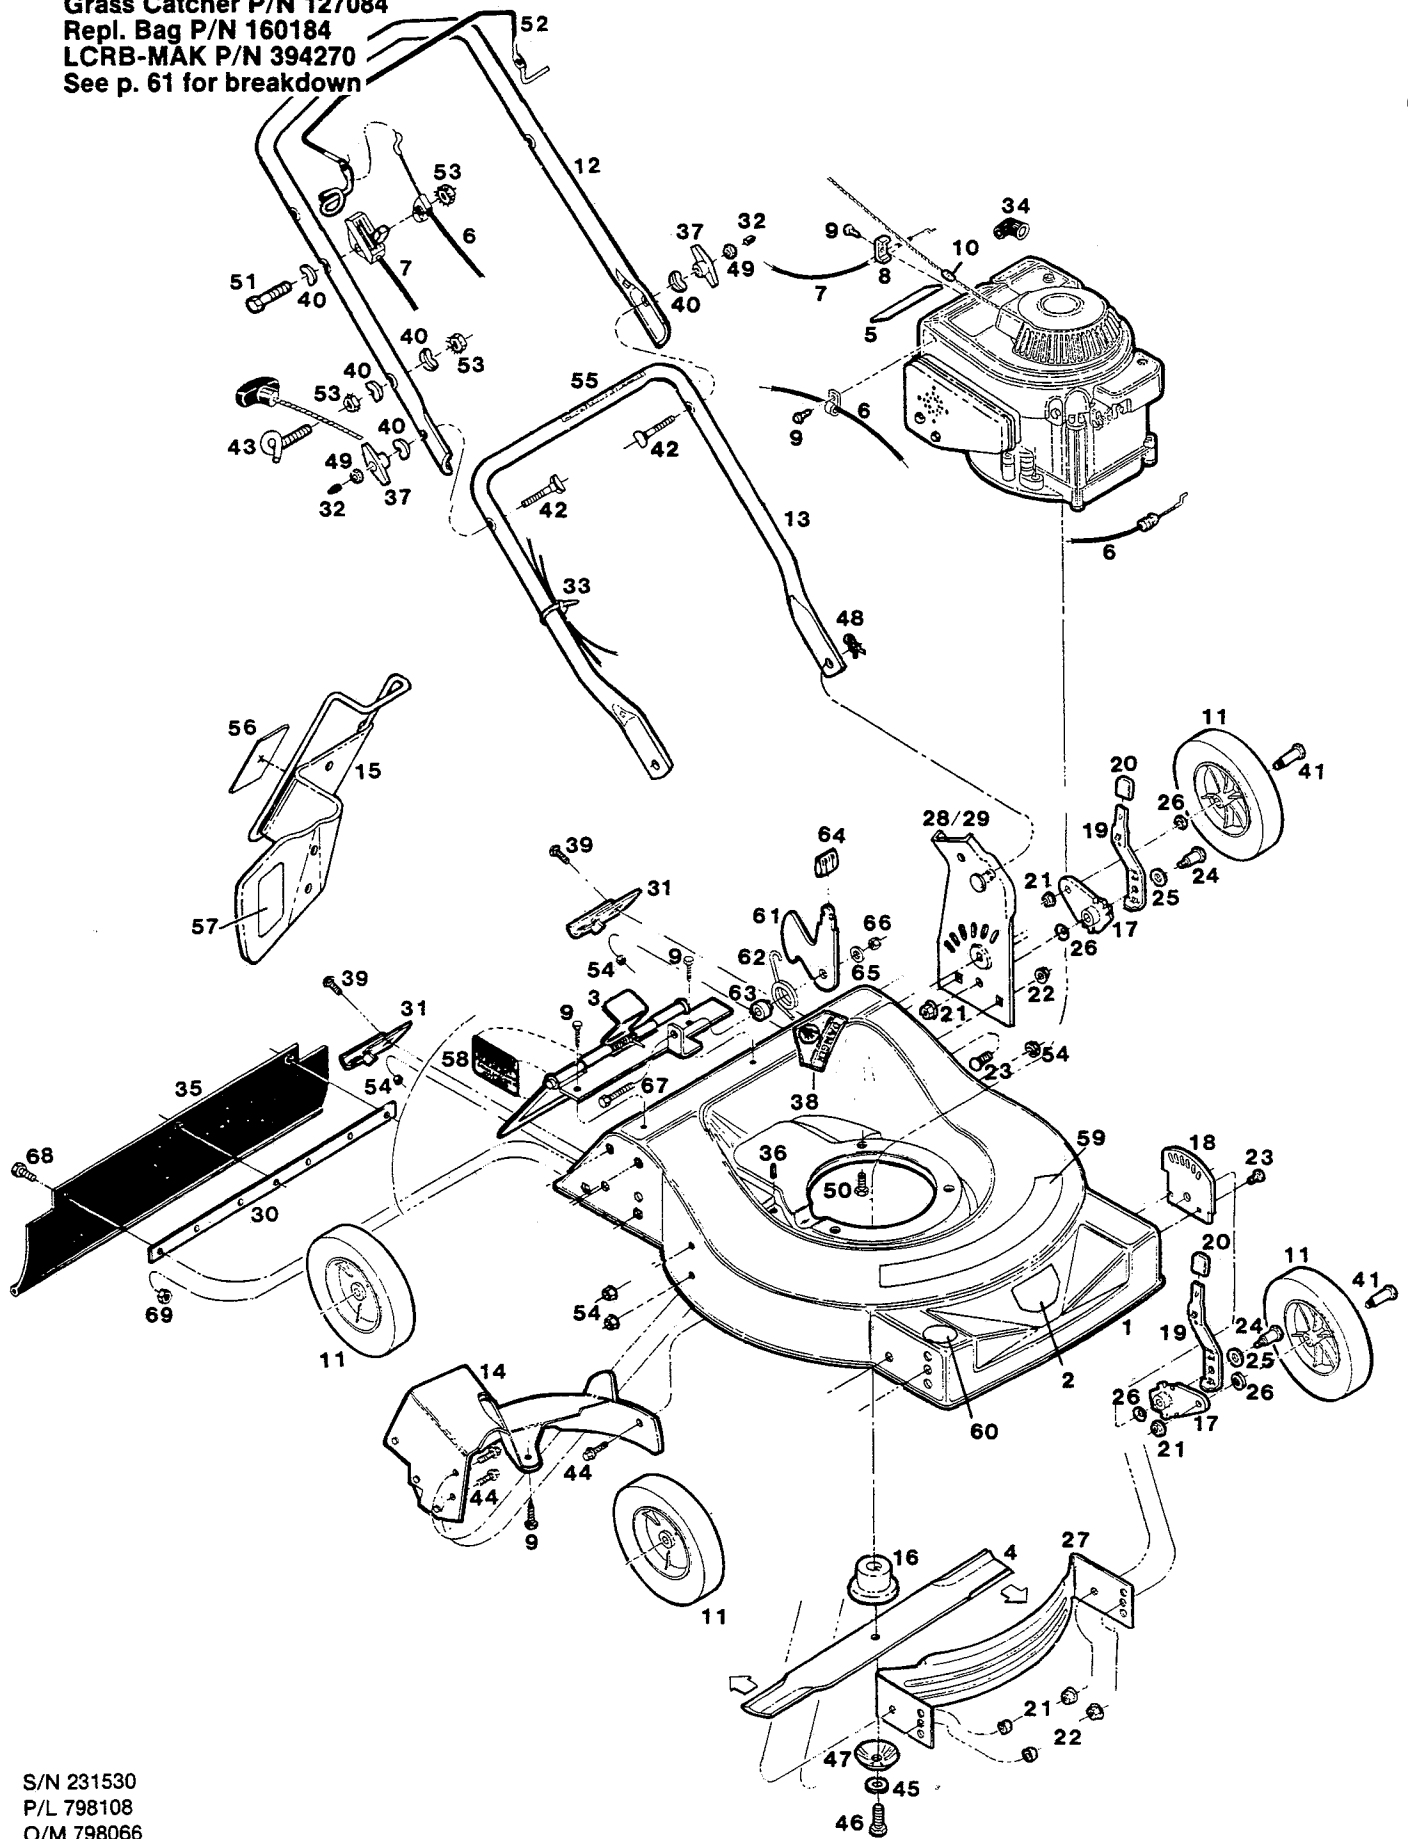

MODEL 81L
3.75 H.P. 21" Cut Rear-Bagging Rotary Mower
Soft Top & Bottom Grass Catcher Assembly Included
Grass Catcher P/N 127084
Repl. Bag P/N 160184
LCRB-MAK P/N 394270
See p. 61 for breakdown

S/N 231530
P/L 798108
O/M 798066
E/M 189985

MODEL 81L
3.75 H.P. 21" Cut Rear-Bagging Rotary Mower
Soft Top & Bottom Grass Catcher Assembly Included
Grass Catcher P/N 127084
Repl. Bag P/N 160184
LCRB-MAK P/N 394270
See p. 61 for breakdown

Index No.	Part No.	Description
1	023051	Deck 21"
2	001446	Decal 21"
3	013706	Door Assembly
4	031377	Blade 21"
5	009415	Decal - Blade Warning
6	052811	Cable - Engine/Blade Control
7	052829	Control - Throttle
8	150318	Cable Clamp
9	150623	Screw - Metal #10 x 5/8
10	152074	Rope Stop
11	043158	Wheel 8 x 1.50 Plastic Dia.
12	073411	Handle - Upper
13	073551	Handle - Lower
14	085100	Baffle - Assembly
15	088211	Mulcher Plate Assembly
16	092221	Blade Adapter
17	091819	Wheel Arm
18	092775	Back Plate - Height Adjuster
19	092817	Lever - Setting Height Adjuster
20	114462	Plastic Tip - Height Adjuster
21	156406	Nut 3/8-16 - Flange Lock
22	157610	Nut 5/16-18 - Flange Lock
23	158907	Bolt - Carriage 5/16-18 x 5/8
24	164897	Shoulder Bolt - Height Adjuster
25	164020	Washer - Hardened
26	715607	Washer - Belleville
27	092825	Baffle - Front
28	092932	Bracket - Height Adjuster L.H.
29	092908	Bracket - Height Adjuster R.H.
30	109496	Backing Strip - Trailing Shield
31	109546	Bracket - Attachments
32	110064	Bolt Cap
33	110379	Cable Tie
34	110833	Boot - Spark Plug
35	111633	Trailing Shield - Plastic

Index No.	Part No.	Description
36	111856	Cap - Plastic
37	113589	Wing Knob
38	143115	Decal - C.P.S.C. Danger
39	150011	Bolt - Carriage 1/4-20 x 5/8 Gr. 5
40	150201	Washer - 5/16 Curved
41	150730	Shoulder Bolt - Wheel
42	151936	Bolt - Curved Hd. Crg. 5/16-18 x 5/8
43	152371	Eyebolt - Rope Guide
44	156851	Bolt - 1/4-20 x 3/8" Shaved Head
45	156877	Washer - 3/8 Hardened
46	157255	Bolt - 3/8-24 x 1-1/4 Gr. 8
47	164681	Washer - Blade Conical
48	164913	Hitch Pin
49	310045	Nut - 5/16-18 Hex
50	457168	Bolt - 3/8-16 x 7/8 Thread Forming
51	616094	Bolt - 1/4-20 x 2-1/2 Gr. 5
52	073551	Bail - Engine/Blade Control
53	715037	Locknut - 1/4-20 Keps
54	715078	Locknut - 1/4-20 Flange
55	715557	Decal - Starting Instructions
56	794735	Decal - Mulcher Warning
57	794743	Decal - Mulcher Plate Install
58	795039	Decal - Door Warning
59	798652	Decal - Lawn Chief
60	799056	Decal - 3 in 1 Convertible
61	108324	Latch - Attachments
62	133371	Torsion Spring - Latch
63	152637	Spacer - Latch
64	111724	Knob - Latch
65	462093	Washer 1/4"
66	715508	Nut 1/4-20 Top Lock
66	715292	Bolt - 1/4-20 x 1
68	458687	Bolt - #10-24 x 1/2
69	452318	Nut - #10-24 Nylon Insert