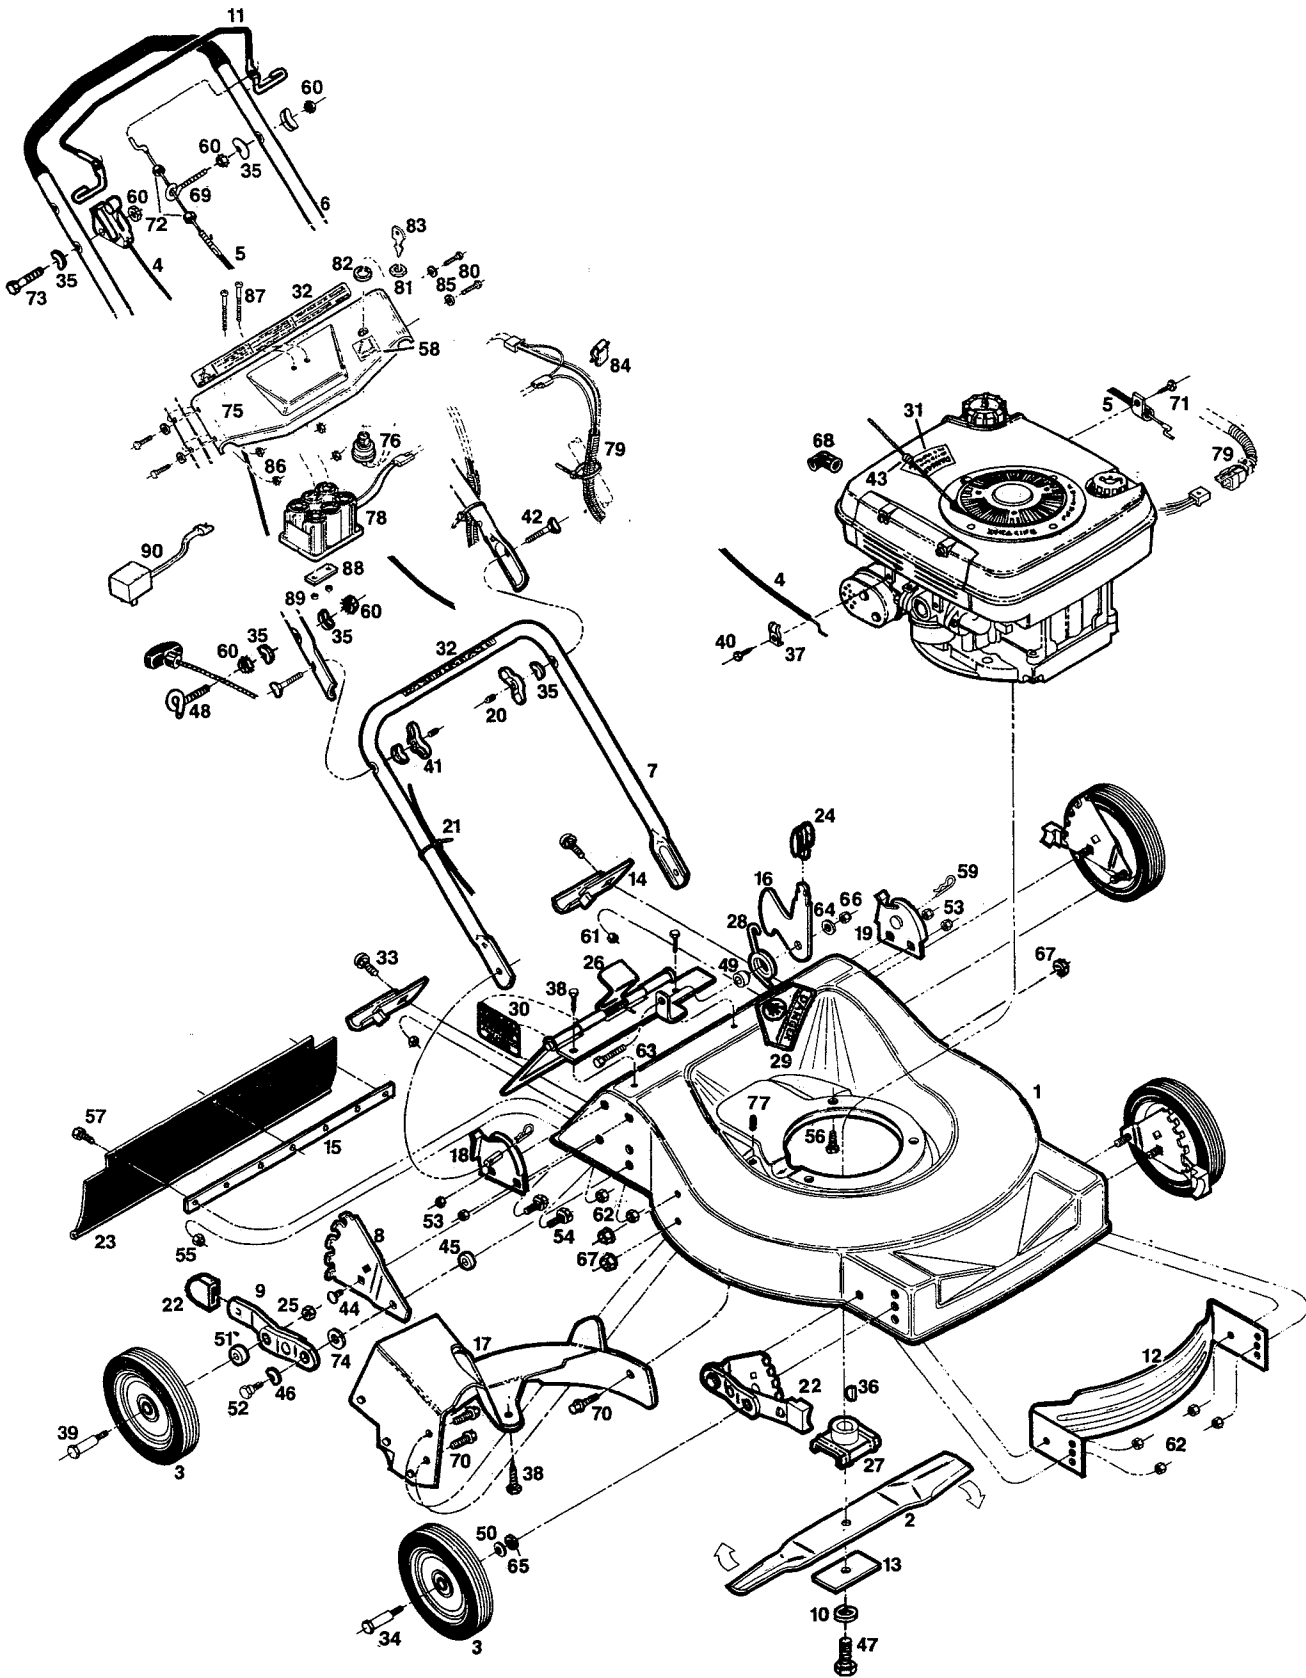

MODEL 83G
4 HP 21" Deluxe Rear Bagging
Electric Start Rotary Mower
Grass Catcher pictured on page 13

MODEL 83G

4 HP 21" Deluxe Rear Bagging
Electric Start Rotary Mower
Grass Catcher pictured on page 13

Index No.	Part No.	Description	Index No.	Part No.	Description
1	013391	Deck 21"	46	152421	Washer-Spring-Height Adjuster
2	030338	Blade 21" Offset	47	157255	Bolt - Blade 3/8-24 x 1
3	041392	Wheel 8 x 1.75	48	152371	Eyebolt - Rope Guide
4	051227	Control - Throttle w/Cable	49	152637	Spacer - Catcher Latch
5	051524	Cable - Engine/Blade Control*	50	715607	Washer-Belleville
6	072546	Handle Upper	51	152686	Spacer - Rear Wheel
7	071449	Handle Lower	52	156125	Shoulder Bolt - Height Adjuster
8	090589	Back Plate - Height Adjuster	53	310151	Locknut - 5/16 - 18 Nylock
9	091033	Wheel Arm Assembly	54	450346	Bolt-Hex 5/16-18 x 3/4
10	156919	Lockwasher-3/8 H.D.	55	452318	Nut - #10-24 Hex Nylon Insert
11	109298	Bail - Engine/Blade Control*	56	457168	Bolt - 3/8-16 x 7/8 Thread Forming
12	105825	Baffle - Front	57	458687	Bolt - Hex Head #10-24 x 1/2
13	106005	Blade Washer	58	144089	Decal - Ignition Switch
14	109546	Catcher Frame Bracket	59	715011	Hairpin Cotter
15	109496	Trailing Shield Mounting Strip*	60	715037	Locknut 1/4-20 Keps
16	108324	Catcher Latch	61	715078	Nut - 1/4-20 Flange Whiz
17	127191	Baffle Assembly	62	451492	Nut-3/8-16 Top Lock Flange
18	097162	Handle Bracket - Right Hand	63	715292	Bolt - Head 1/4-20 x 1
19	097170	Handle Bracket - Left Hand	64	715300	Washer 1/4
20	110064	Bolt Cap - Plastic	65	715417	Washer - 3/8
21	110379	Cable Tie	66	715508	Locknut 1/4-20 Top
22	111540	Plastic Tip - Height Adjuster	67	451419	Locknut 1/4-20 Flanged Top
23	111625	Trailing Shield - Plastic*	68	110833	Spark Plug Cover
24	111724	Knob - Catcher Latch	69	155234	Eyebolt-1/4-20 x 2-1/4
25	715524	Nut - 3/8-16 Lock	70	156851	Bolt-1/4-20 x 3/8 Shaved Head
26	126839	Door Assembly*	71	156869	Screw-#10-32 x 3/8
27	126466	Blade Adapter	72	152223	Nut-5/16-24 Jam
28	133371	Torsion Spring - Catcher Latch	73	450379	Bolt-1/4-20 x 1-3/4 Hex
29	143115	Decal - Danger*	74	156877	Washer-3/8 Hardened
30	002451	Decal - Door Caution*	75	013581	Plate - Handle
31	001206	Decal - Blade Warning*	76	050252	Switch - Ignition
32	144915	Decal - Starting Instructions	77	111856	Cap - Bolt
33	150011	Bolt - Carriage 1/4-20 x 5/8 Gr.5	78	134601	Battery - 12 Volt
34	150730	Shoulder Bolt - Wheel Front	79	136093	Wiring Harness
35	150201	Washer - Curved 5/16	80	156836	Screw - Hex #10-24 x 1-1/8
36	150276	Woodruff Key No. 6	81	310102	Nut - Hex 5/8-32
37	150318	Cable Clamp	82	311241	Lockwasher - 5/8
38	150623	Screw-Hex Head Sheet Metal #10 x 5/8	83	304352	Key - Ignition
39	156133	Shoulder Bolt - Wheel Rear	84	447698	Clip - Tinnermann
40	151613	Bolt - Hex Head SEMS 10-32 x 3/8	85	715136	Washer - Flat #10
41	151795	Wing Nut 5/16-18	86	715334	Nut - Keps #10-24
42	151936	Bolt - Curved Head Crg 5/16-18x2-1/4	87	151886	Screw-Machine Round #8-32 x 3-1/4
43	152074	Rope Stop	88	101246	Plate - Reinforcing
44	152405	Bolt - Carriage 3/8-16 x 3/4	89	151894	Locknut - Hex #8-32
45	156182	Washer-Plastic-Height Adjuster	90	132571	Battery Charger

NOTE: PARTS ARE RIGHT OR LEFT HAND AS VIEWED FROM THE OPERATOR POSITION.
SPECIFICATIONS SUBJECT TO CHANGE WITHOUT PRIOR NOTICE.