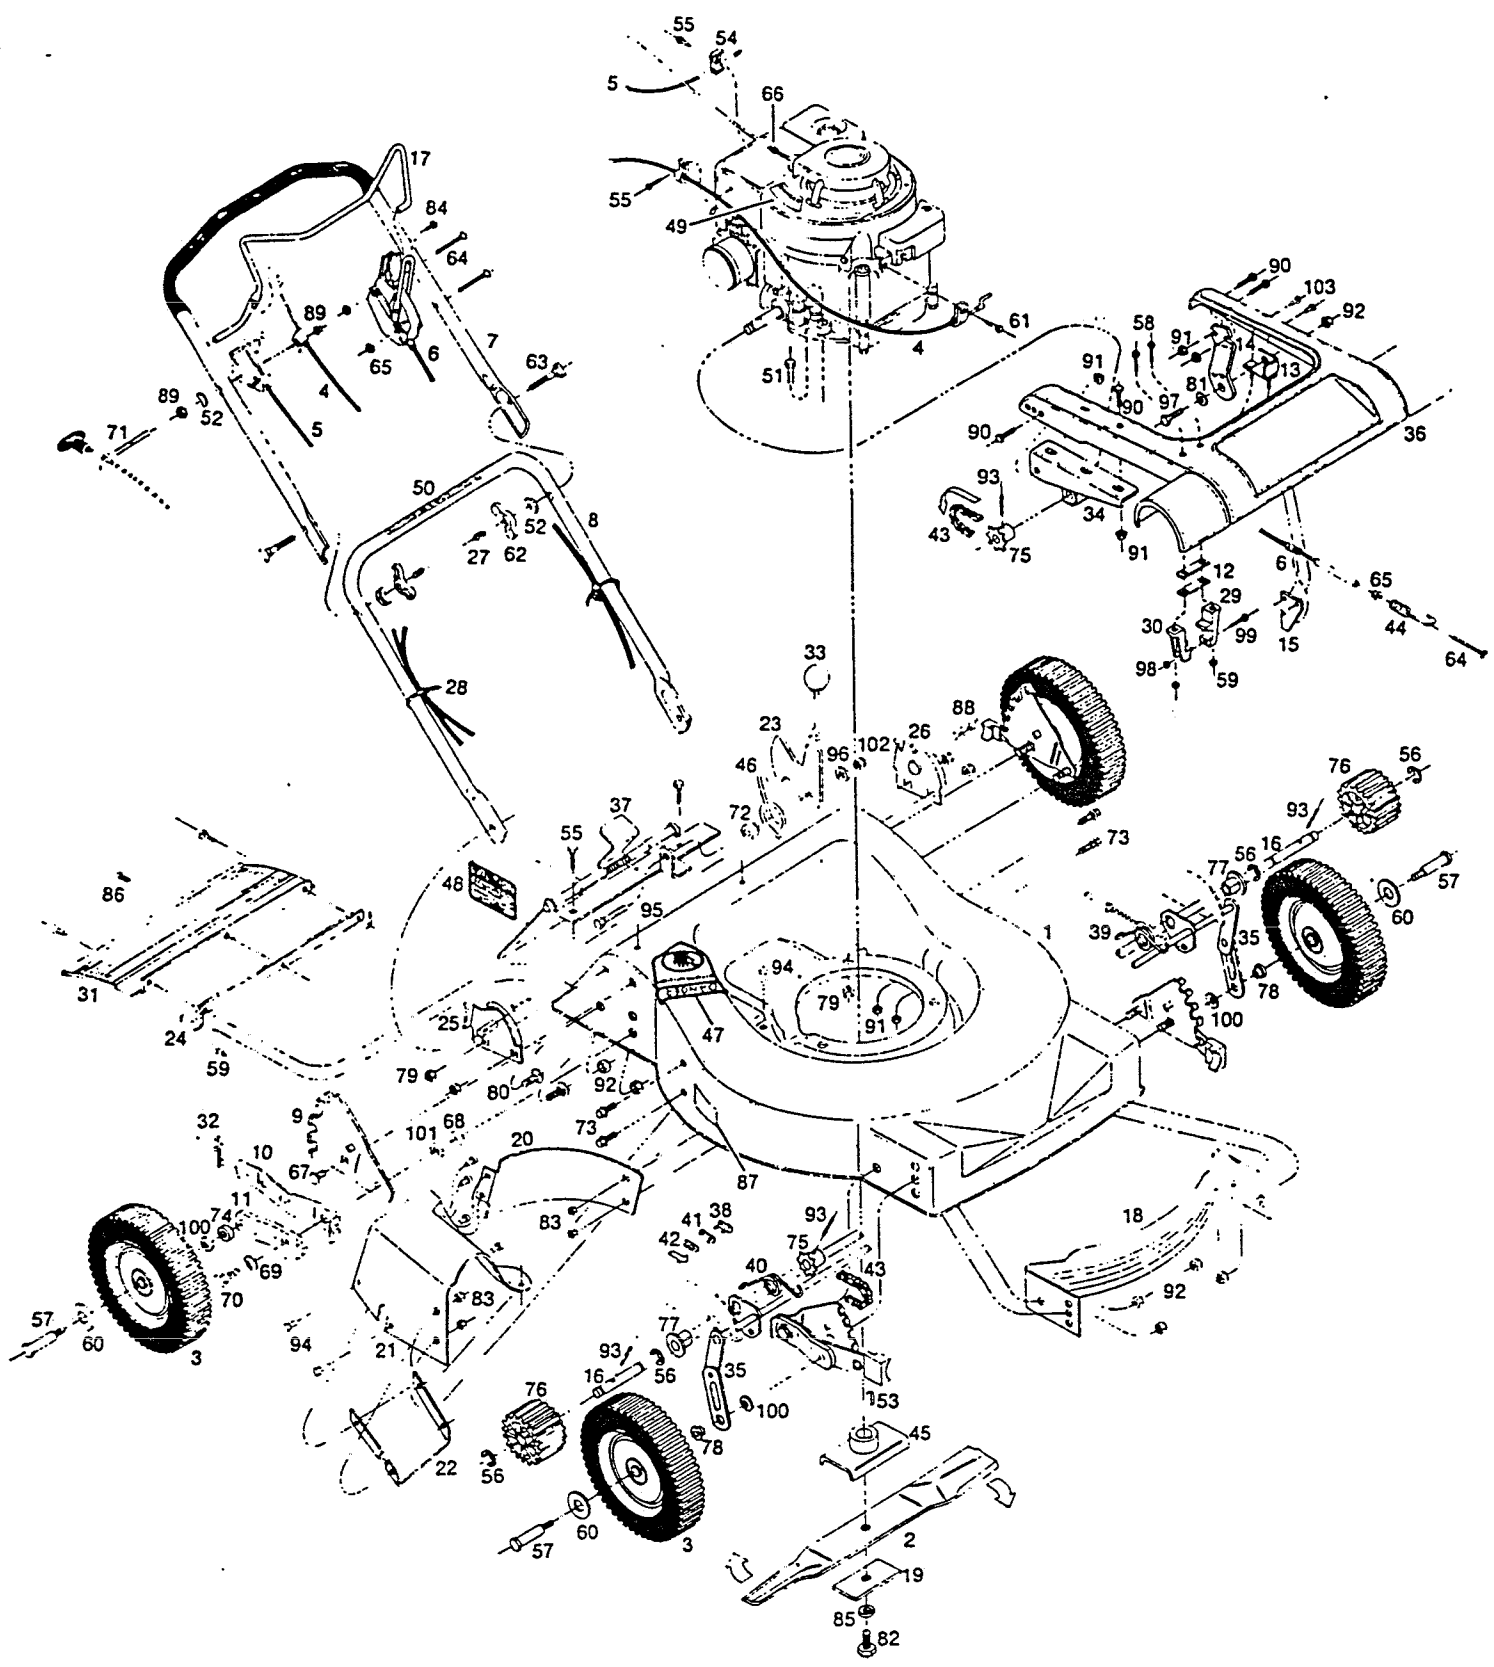

MODEL: 84B
21" REAR BAGGING SELF-PROPELLED
ROTARY MOWER
 With Hard Shell Bag

194662

NOTE: PARTS ARE RIGHT OR LEFT HAND AS VIEWED FROM THE OPERATOR POSITION.

Index Part

No.	No.	Description
1	027862	Deck 21" Rear Bagger
2	030411	Blade 21" Offset
3	041095	Wheel 8 x 1.75 Cog
4	050534	Control Cable Engine/Blade*
5	050559	Control - Throttle
6	050583	Control - Ground Drive*
7	071175	Handle - Upper
8	071449	Handle - Lower
9	090589	Back Plate - Height Adjuster
10	090613	Setting Lever - Height Adjuster
11	090712	Wheel Lever - Height Adjuster
12	101246	Reinforcing Washer
13	101345	Pivot Bracket
14	103432	Mounting Bracket - Drive Cover
15	103937	Mounting Bracket - Cable
16	104166	Drive Shaft
17	104752	Control - Engine/Blade -Gr. Dr. Crossbar*
18	105825	Baffle - Front
19	106005	Blade Washer 3"
20	106070	Baffle - Rear
21	106633	Baffle - Upper Chute
22	106641	Baffle - Lower Chute
23	106716	Catcher Latch
24	106799	Trailing Shield Mounting Bracket*
25	106807	Handle Bracket - Right Hand
26	106815	Handle Bracket - Left Hand
27	110064	Bolt Cap
28	110379	Cable Tie
29	110411	Chain Guide - Left Hand
30	110429	Chain Guide - Right Hand
31	111245	Trailing Shield - Plastic
32	111260	Plastic Tip - Height Adjuster
33	111369	Knob - Catcher Latch
34	123000	Pivot Bracket w/Bushing
35	123042	Connecting Rod Assembly
36	124313	Drive Cover Assembly
37	126839	Door Assembly
38	130294	Chain Link
39	130302	Torsion Spring - Left Hand
40	130310	Torsion Spring - Right Hand
41	130484	Pin Link - Chain
42	130492	Spring Clip - Chain
43	131888	Roller Chain #65-1/2, 57 pitch
44	132951	Spring - Control Overtravel
45	133140	Blade Adapter
46	133371	Torsion Spring - Catcher Latch
47	143115	Decal - C.P.S.C. Danger
48	144162	Decal - Door Caution
49	144204	Decal - Blade Warning
50	144899	Decal - Starting Instructions
51	150045	Bolt - Hex Head 5/16-18 x 1 1/4
52	150201	Washer - Curved 5/16
53	150276	Woodruff Key No. 6
54	150318	Cable Clamp
55	150523	Screw-Hex Head Sheet Metal #10x 1/2
56	150722	E-Ring 1/2"
57	150730	Shoulder Bolt - Wheel
58	150938	Bolt - Hex Washer Head #10-24 x 1
59	150946	Locknut - #10-24 Hex Washer Head
60	151449	Washer - Wheel Retaining
61	151613	Bolt - Hex Head SEMS #10-32x 3/4
62	151795	Wing Nut 5/16-18
63	151936	Bolt - Curved Head Crg 5/16-18x2 1/2
64	151944	Screw - Oval Head #10-24 x 2
65	151985	Nut - #10-24 Hex
66	152074	Rope Stop
67	152405	Bolt - Carriage 3/8-16 x 3/4
68	152413	Washer-Plastic-Height Adjuster
69	152421	Washer-Spring Height Adjuster
70	152587	Shoulder Bolt - Height Adjuster
71	152629	Rope Guide
72	152637	Spacer - Catcher Latch
73	152660	Bolt - Hex Washer Head 1/4-20 x 1/2
74	152686	Spacer - Rear Wheel
75	170142	Sprocket - #65 B Tooth
76	170266	Drive Cog
77	170555	Bronze Bearing
78	170605	Spacer - Connect Link
79	310151	Locknut - 5/16 - 18 Nylock
80	313510	Bolt - Carriage 5/16-18 x 3/4
81	326611	Spacer - Pivot Bracket
82	450288	Bolt - Blade 3/8-24 x 1 Gr. 5
83	451419	Locknut - 1/4-20 Flanged Top
84	456897	Bolt-Flg Hex Hd Self-Tap #10-24x 3/4
85	461475	Lockwasher - 3/8 Extra Duty
86	525337	Bolt - Hex Head 10-24 x 1/2