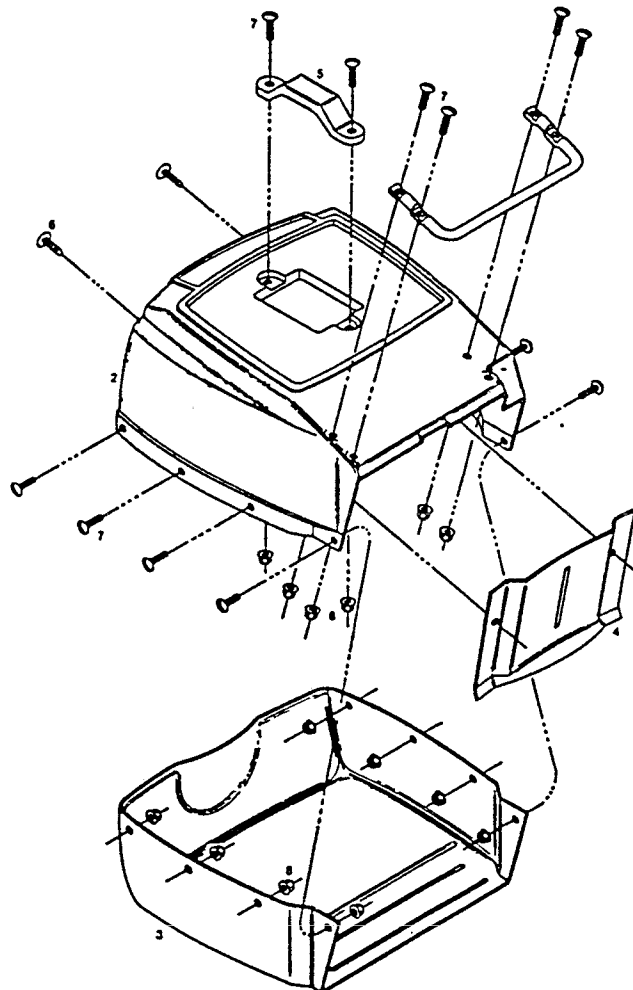

**MODEL: 84B
21" SELF-PROPELLED REAR BAGGING
ROTARY MOWER**

With Hard Shell Bag

Index Part

No.	No.	Description
87	714170	Decal - Rating Plate
88	715011	Hitch Pin #3
89	715037	Locknut 1/4-20 Keps
90	715045	Bolt - Hex Head 1/4-20 x 3/4
91	715078	Locknut - 1/4-20 Flanged Whiz
92	715086	Locknut 3/8-16 Top
93	715193	Roll Pin 3/16 x 1
94	715276	Pop Rivet 1/8"
95	715292	Bolt - Hex Head 1/4-20 x 1
96	715300	Washer 1/4" Flat
97	715326	Bolt - Hex Head 3/8-16 x 1
98	715334	Locknut - #10-24 Keps
99	715367	Bolt - Hex Head #10-24 x 1/2
100	715409	Washer - Spring-Wheel
101	715417	Washer - 3/8 Flat
102	715508	Locknut 1/4-20 Top
103	816033	Pop Rivet 1/8"

INDEX PART

NO.	NO.	DESCRIPTION
1	028464	CATCHER FRAME
2	111302	CATCHER TOP
3	111310	CATCHER BOTTOM
4	111328	CATCHER BAFFLE
5	111351	CATCHER HANDLE
6	152694	PLASTIC PUSH FASTENER
7	152652	SCREW-SLOTTED TRUSS HEAD 1/4-20 x 5/8 (14 req.)
8	715078	LOCKNUT 1/4-20 FLANGED WHIZ