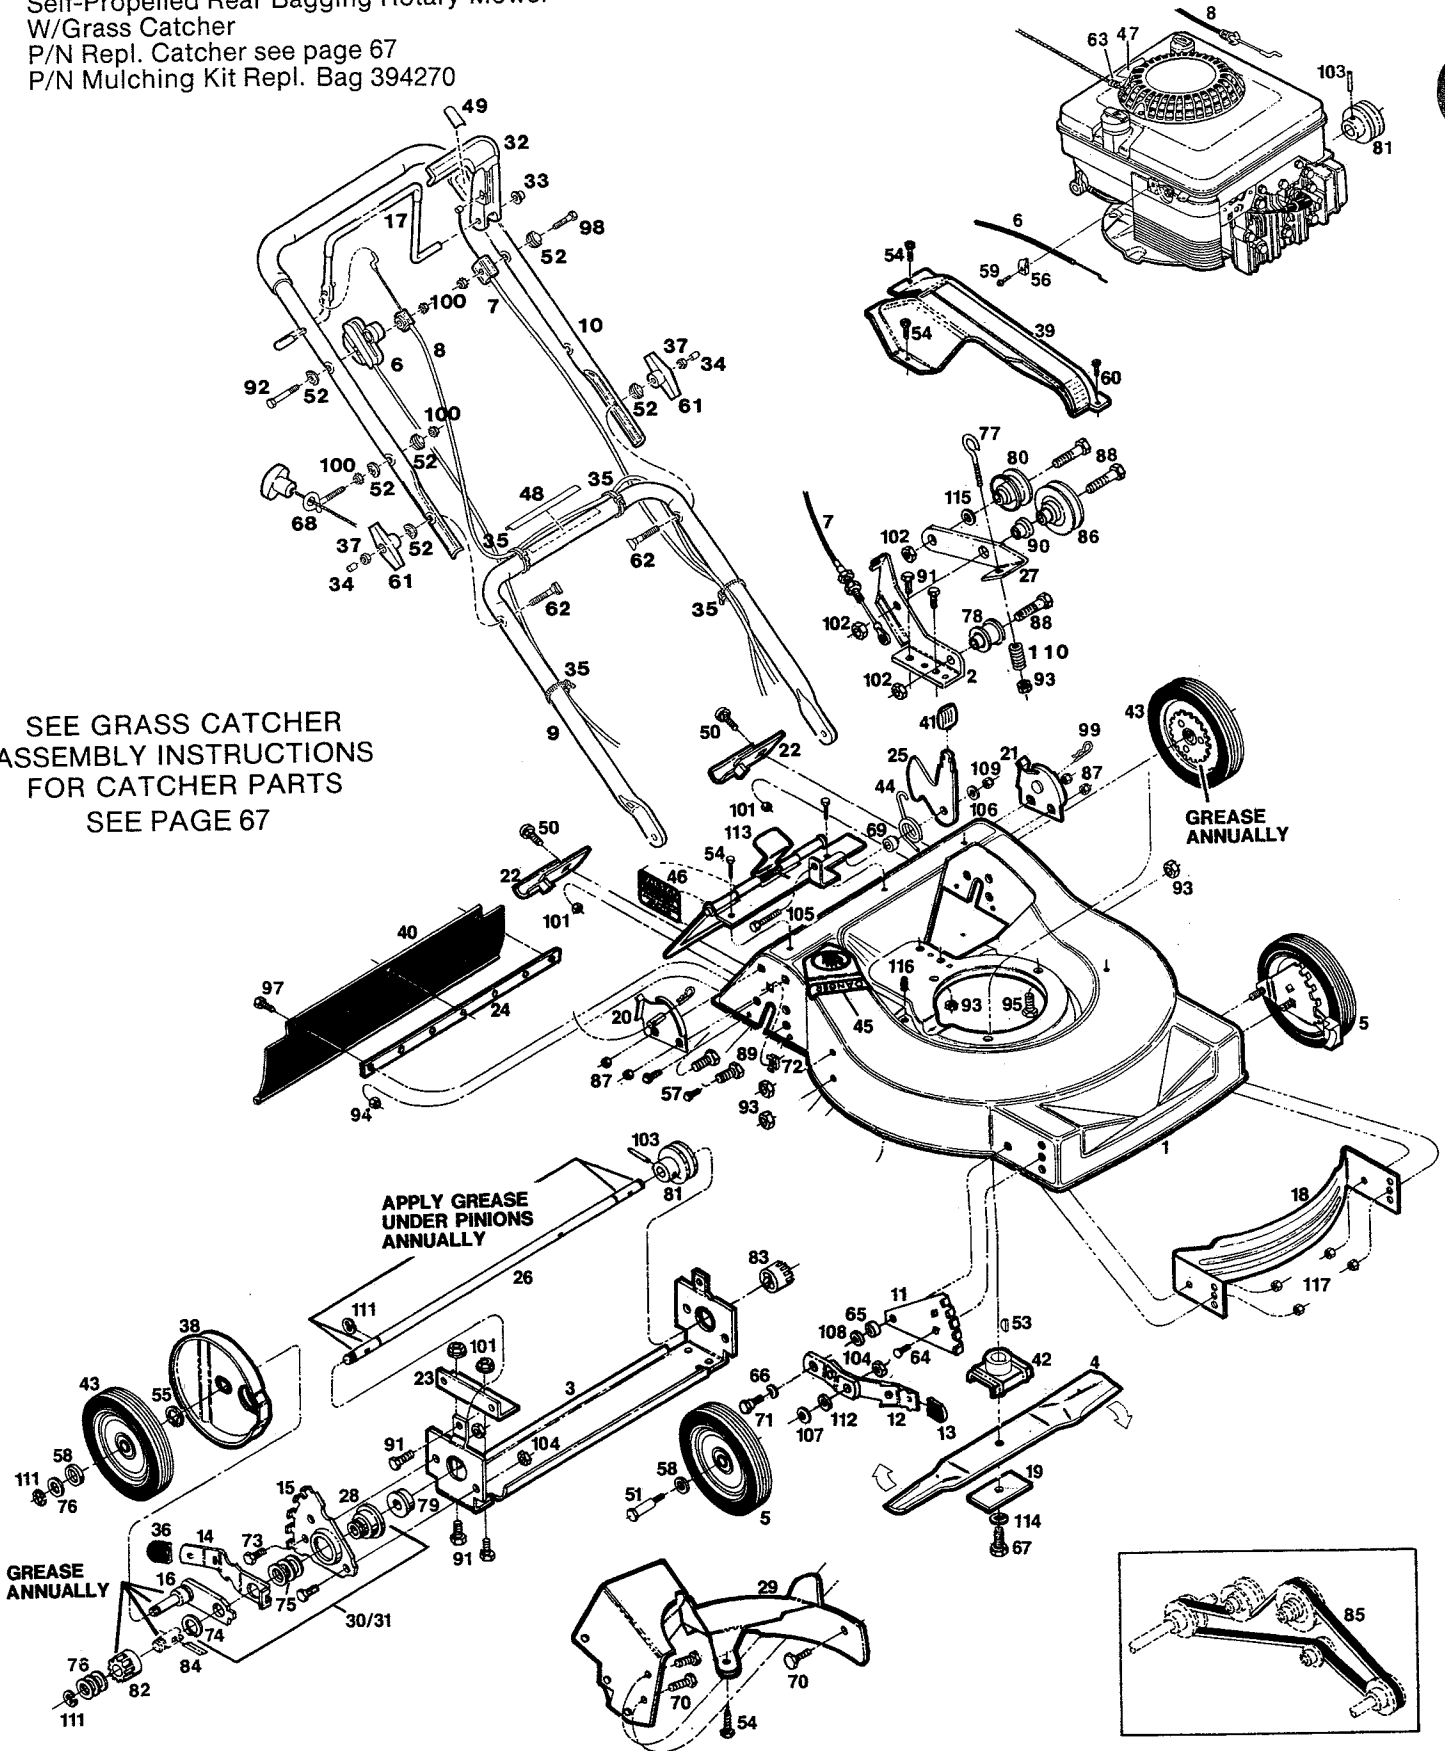

MODEL 86-J

5.0 HP 21" Rear Wheel Drive
 Self-Propelled Rear Bagging Rotary Mower
 W/Grass Catcher
 P/N Repl. Catcher see page 67
 P/N Mulching Kit Repl. Bag 394270

Index No.	Part No.	Description	Index No.	Part No.	Description
1	018580	Deck	59	155366	Screw - #10-24 x 3/8
2	029298	Bracket - idler mount	60	151621	Screw - self drilling #6-20 x 1/2
3	024174	Drive support bracket	61	113589	Wing nut 5/16-18
4	030338	Blade 21" offset	62	151936	Curved head bolt 5/16 - 18 x 2.25
5	041848	Wheel 8" x 1.75 front	63	152074	Rope stop
6	052027	Throttle control w/cable	64	152405	Bolt - carriage 3/8-16 x 3/4
7	052308	Cable - S.P. control	65	156182	Washer - plastic 3/4 x 11/32 x .095
8	052068	Cable - engine/blade control	66	152421	Washer - spring
9	073023	Handle - lower	67	157255	Bolt - blade
10	073031	Handle - upper	68	152371	Eyebolt - Rope guide
11	091249	Back plate - front	69	152637	Spacer - bagger latch
12	085019	Wheel arm assembly	70	156851	Bolt - 1/4-20 x 3/8 SHVD HD
13	112540	Plastic tip height adj. fr.	71	156125	Bolt - shoulder
14	090746	Setting lever - rear	72	154393	Nut - Snap in 1/4 - 20
15	090761	Back plate - rear	73	153817	Bolt - hex head 3/8-16 x 1/2
16	090894	Wheel lever - rear RH	74	153841	Snapring 7/8
	090910	Wheel lever - rear LH	75	153858	Spring washer 7/8
17	073064	Bail - engine/blade control	76	152553	Thrust washer 1/2" I.D.
18	105825	Baffle - front	77	153908	Bolt - Hook
19	106005	Blade washer	78	170456	Pulley - 3/8" bore
20	097162	Handle bracket - R.H.	79	170464	Bearing - flange ball
21	097170	Handle bracket - L.H.	80	170530	Pulley - ext hub 3/8" - bore
22	109546	Catcher hook	81	171421	Pulley - drive 1/2" bore
23	107128	Drive support mtg. brkt.	82	170993	Pinion - ratchet R.H.
24	109496	Backing strip	83	170985	Pinion - ratchet L.H.
25	108324	Latch - rear bagger	84	170811	Drive pawl
26	108357	Drive shaft	85	170829	V-belt 3L
27	107193	Idler arm	86	170878	Idler - pulley
28	109082	Stepped sleeve	87	310151	Nut - nylon insert - 5/16 - 18
29	085100	Baffle Assembly	88	312322	Bolt - hex hd. 3/8-16 x 1.75
30	128926	Height Adjuster Assembly rear LH	89	450346	Bolt - 5/16-18 x 3/4
31	128918	Height Adjuster Assembly rear RH	90	326348	Shouldered spacer
32	113498	Lever - ground drive control	91	449587	Bolt hex hd 1/4-20 x 5/8
33	380626	Palnut - 5/16	92	153874	Bolt - 1/4-20 x 2-1/4
34	110064	Plastic - bolt cap	93	451419	Nut - TL flange 1/4-20
35	110379	Cable tie	94	452318	Nut - hex nylon insert #10-24
36	110510	Plastic tip - height adjuster - rear	95	457168	Bolt - thread form 3/8-16 x 7/8
37	310045	Nut - 5/16 hex	96	451492	Nut - 3/8-16 top lock flange
38	112037	Dust cover - wheel	97	458687	Bolt - hex #10-24 x 1/2
39	113662	Belt cover	98	450379	Bolt - hex 1/4-20 x 1-3/4
40	111633	Vinyl trailing shield	99	715011	Hairpin Cotter
41	111724	Knob - catcher latch	100	715037	Nut - keps 1/4- 20
42	126466	Blade adapter	101	715078	Nut - flange whiz 1/4 - 20
43	041954	Wheel - rear, w/gear	102	715086	Locknut - hex - 3/8 - 16
44	133371	Torsion spring - catcher latch	103	715193	Roll pin 3/16 x 1
45	143115	Decal - Danger	104	715524	Nut - hex 3/8 - 16 Jam
46	002451	Decal - door caution	105	715292	Bolt hex head 1/4 - 20 x 1
47	001206	Decal - blade warning	106	462093	Washer - flat 1/4"
48	715557	Decal - starting instructions	107	715607	Washer - belleville 3/8
49	794412	Decal - drive control instructions	108	156877	Washer - 3/8 hardened
50	150011	Carriage bolt - 1/4-20 x 5/8	109	715508	Nut top lock - 1/4 - 20
51	150730	Wheel bolt - front	110	776468	Spring - idler cable
52	150201	Curved washer - 5/16	111	789883	E-ring
53	150276	Woodruff key #6	112	715417	Washer 3/8
54	150623	Bolt - slotted hex #10 x 5/8	113	013706	Door assembly
55	790451	Ring - retainer	114	156919	Lockwasher - 3/8 hd. split
56	157552	Cable clamp	115	150771	Washer - flat
57	153601	Self tap screw 1/4-20 x 3/4	116	111856	Cap - bolt
58	151449	Washer - wheel retaining	117	381053	Washer - plastic