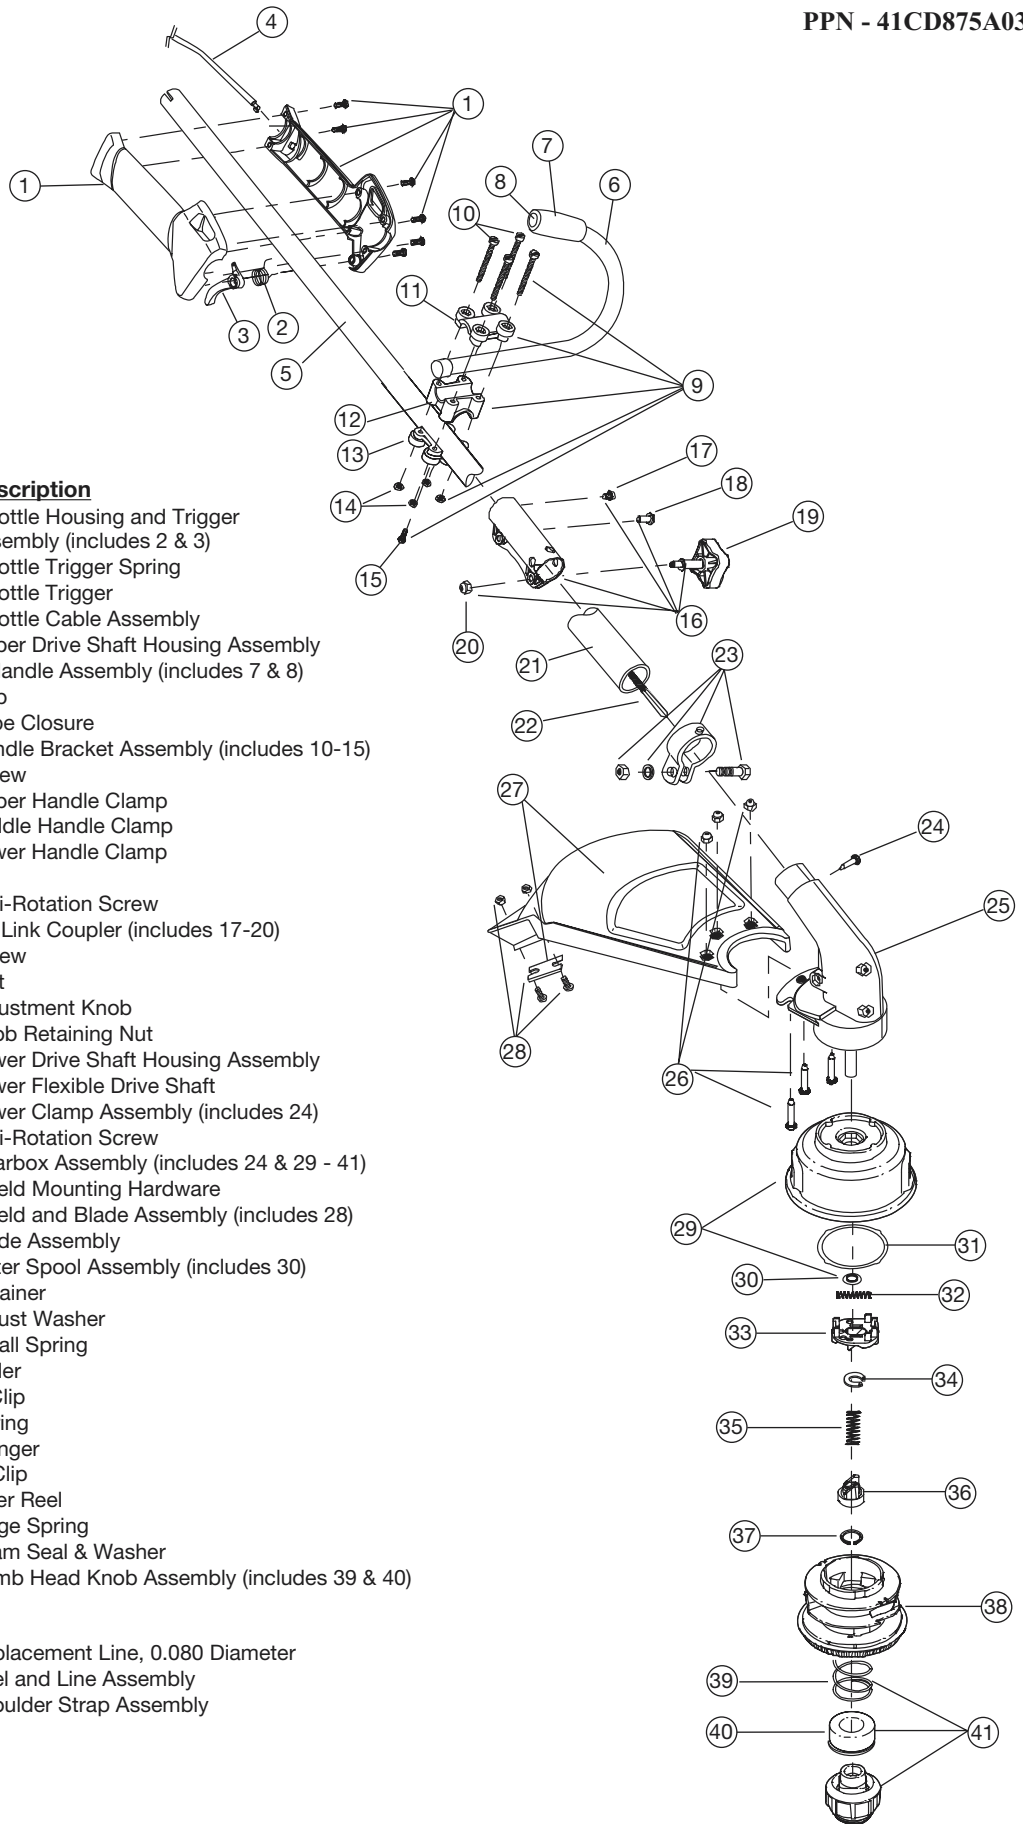

BOOM AND TRIMMER PARTS - MODEL 875r

4-CYCLE GAS TRIMMER

PPN - 41CD875A034

Item	Part No.	Description
1	791-182808	Throttle Housing and Trigger Assembly (includes 2 & 3)
2	791-610314	Throttle Trigger Spring
3	791-182385	Throttle Trigger
4	753-1231	Throttle Cable Assembly
5	753-1247	Upper Drive Shaft Housing Assembly
6	791-180687	J-Handle Assembly (includes 7 & 8)
7	791-612831	Grip
8	791-612021	Tube Closure
9	791-683295	Handle Bracket Assembly (includes 10-15)
10	791-181811	Screw
11	791-181812	Upper Handle Clamp
12	791-181813	Middle Handle Clamp
13	791-181814	Lower Handle Clamp
14	791-181815	Nut
15	791-145569	Anti-Rotation Screw
16	791-181616B	EZ-Link Coupler (includes 17-20)
17	791-182057	Screw
18	791-181617	Bolt
19	791-181618B	Adjustment Knob
20	791-181886	Knob Retaining Nut
21	753-04089	Lower Drive Shaft Housing Assembly
22	791-181166	Lower Flexible Drive Shaft
23	791-153597	Lower Clamp Assembly (includes 24)
24	791-145569	Anti-Rotation Screw
25	791-181470	Gearbox Assembly (includes 24 & 29 - 41)
26	791-180547	Shield Mounting Hardware
27	791-180548	Shield and Blade Assembly (includes 28)
28	791-180553	Blade Assembly
29	791-181457	Outer Spool Assembly (includes 30)
30	791-181458	Retainer
31	791-181561	Thrust Washer
32	791-181459	Small Spring
33	753-04257	Slider
34	791-181532	E-Clip
35	791-181531	Spring
36	791-181462	Plunger
37	791-181463	C-Clip
38	791-181464	Inner Reel
39	791-181465B	Large Spring
40	791-181467	Foam Seal & Washer
41	791-181468B	Bump Head Knob Assembly (includes 39 & 40)