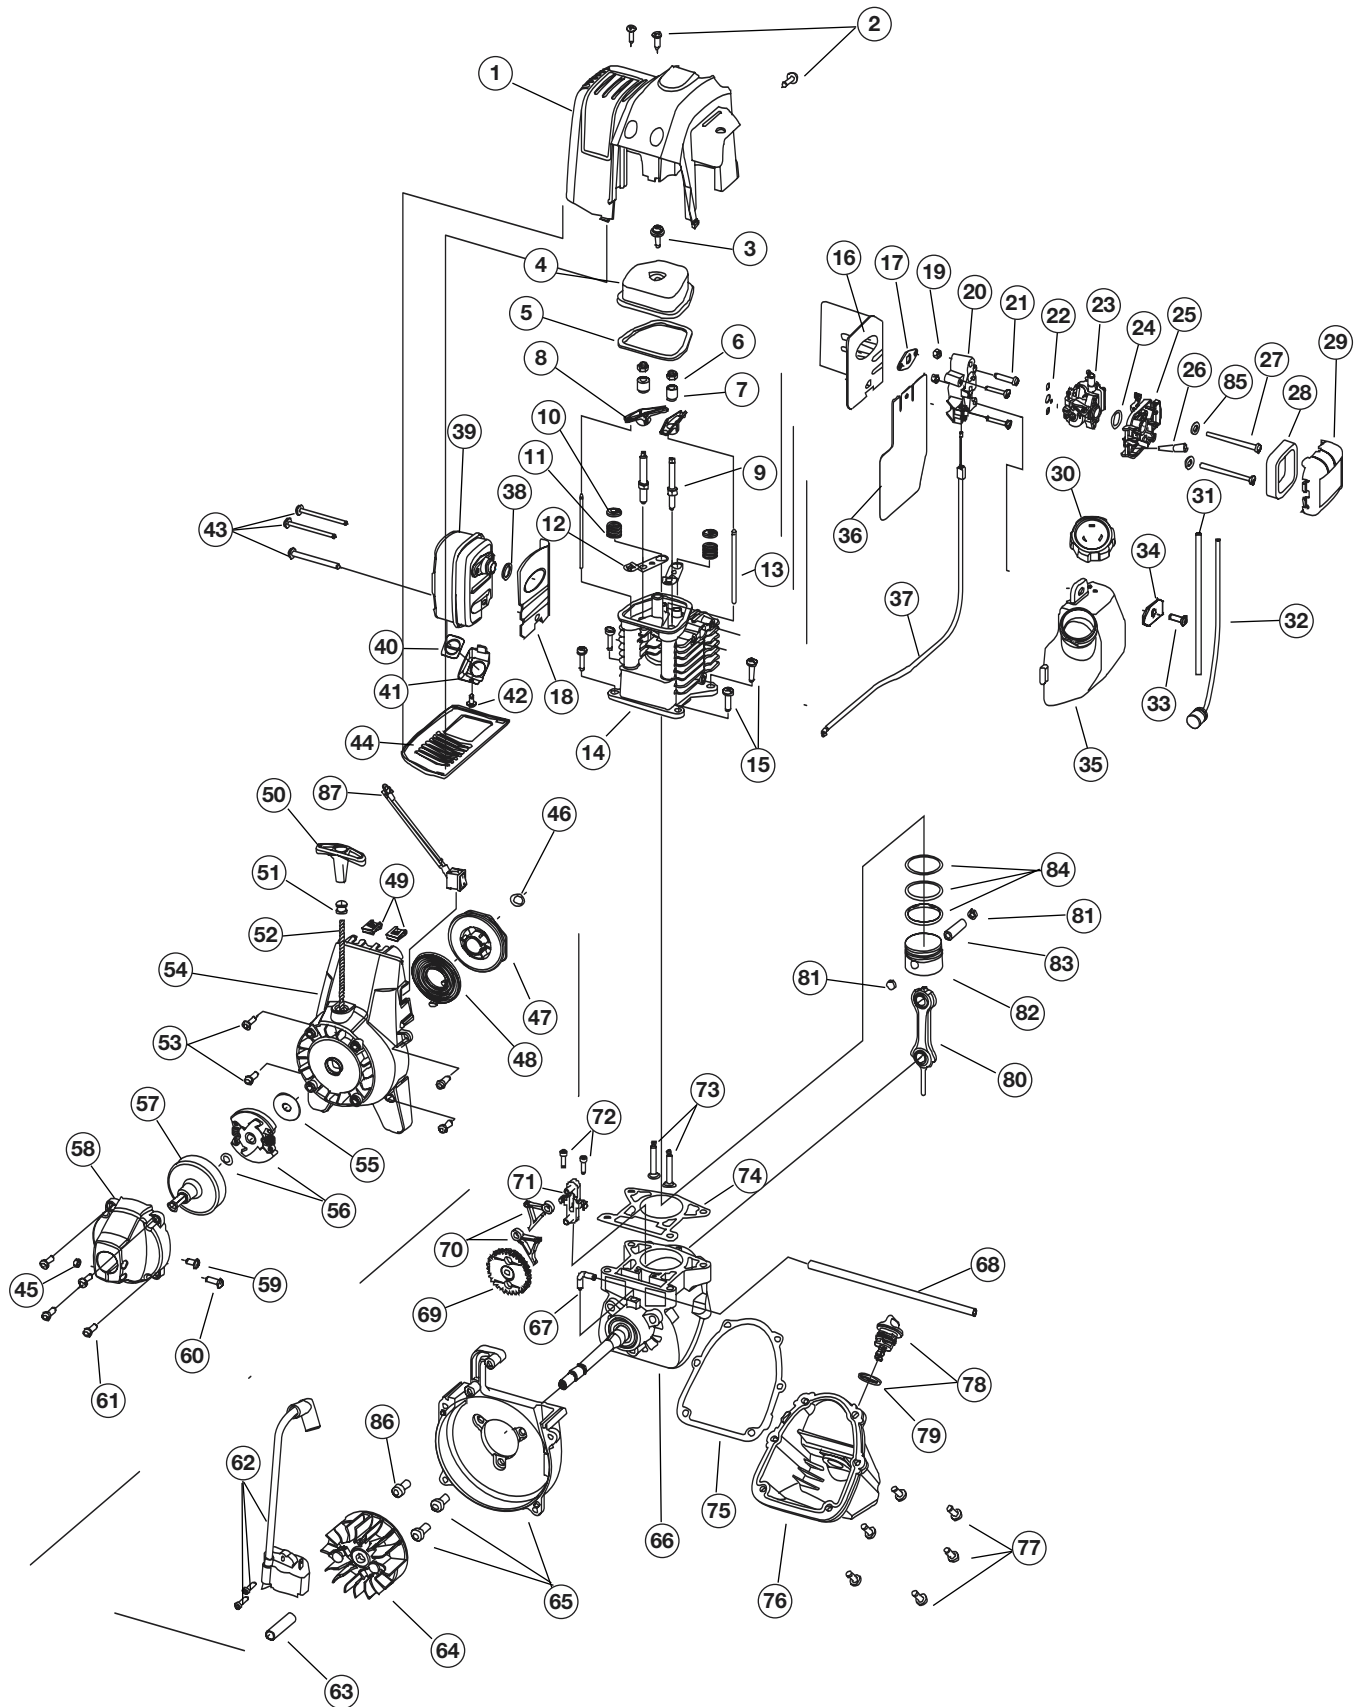

ENGINE PARTS - MODEL 875r 4-CYCLE GAS TRIMMER

PPN - 41CD875A034

ENGINE PARTS - MODEL 875r

4-CYCLE GAS TRIMMER

PPN - 41CD875A034

<u>Item</u>	<u>Part No.</u>	<u>Description</u>	<u>Item</u>	<u>Part No.</u>	<u>Description</u>
1	753-1222	Engine Cover	46	791-181247	Pal Nut Retaining Ring
2	791-182339	Engine Cover Screws	47	753-1199	Recoil Pulley
3	791-181025	Valve Cover Screw	48	753-1236	Recoil Spring
4	791-182098	Valve Cover	49	791-182366	Nut Clip
5	791-182099	Valve Cover Gasket	50	791-181079	Pull Handle
6	791-182340	Rocker Adjustment Nut	51	791-611061	Rope Guide
7	791-182101	Rocker Arm Pivot	52	791-613103	Rope
8	791-182100	Rocker Arm	53	791-181020	Starter Housing Assembly (includes 46-52 & 54)
9	791-182341	Rocker Arm Stud	54	753-04154	Starter Housing Screw
10	791-182103	Valve Spring Retainer	55	791-182368	Clutch Washer
11	791-181038	Valve Spring	56	753-1238	Clutch with Spacer
12	791-182102	Push Rod Guide	57	791-153592	Clutch Drum
13	791-181033	Push Rod	58	753-1239	Clutch Cover
14	791-182653	Cylinder Head Assembly	59	791-145569	Anti-Rotation Screw
15	791-182344	Cylinder Screw	60	753-1240	Screw
16	753-1226	Intake Baffle	61	791-181345	Clutch Cover Screw
17	791-182749	Carburetor Mount Gasket	62	791-182725	Ignition Module with Screws
18	753-1232	Muffler Baffle	63	791-181065	Spacer
19	791-181034	Nut	64	791-182736	Flywheel
20	791-182347	Carburetor Mount (includes 19)	65	791-182743	Shroud Assembly with Screws (includes 86)
21	791-182348	Carburetor Mount Screw	66	791-182376	Crankcase Assembly
22	791-182732	Carburetor Gasket	67	791-182375	90° Elbow
23	753-1225	Carburetor with Primer	68	791-182379	Breather Hose
24	791-181751	O-Ring, Carburetor	69	791-181015	Cam Gear
25	791-182350	Air Filter/Choke Cover Assembly (includes 28 & 29)	70	753-1242	Cam Follower
26	791-182097	Breather Tube	71	791-181013	Cam Bracket
27	791-181750	Air Filter Mounting Screw	72	791-181012	Cam Bracket Screw
28	791-181757	Air Filter	73	791-181040	Valves, Intake and Exhaust
29	791-182351	Air Filter Cover	74	791-182374	Cylinder Gasket
30	791-182271	Fuel Cap	75	791-181018	Oil Pan Gasket
31	791-182352	Fuel Return Line	76	791-182377	Oil Pan (includes 75 & 77)
32	791-182353	Fuel Pick-Up Line with Filter	77	791-181020	Oil Pan Screw
33	791-181080	Screw	78	791-182378	Dipstick Assembly (includes 79)
34	791-182354	Washer	79	791-182290	O-Ring
35	791-182355	Fuel Tank Assembly (includes 30-32)	80	791-181009	Connecting Rod
36	791-182356	Fuel Tank Shield	81	791-181008	Wrist Pin Button
37	753-1231	Throttle Cable	82	753-1243	Piston
38	791-181048	Muffler Gasket	83	791-181006	Wrist Pin
39	791-182359	Muffler (includes 38, 40-42)	84	791-181005	Piston Ring Set
40	791-180890	Spark Arrestor Screen	85	791-182409	Washer
41	791-181045	Screen Cover	86	791-181861	Screw
42	791-181046	Screw	87	791-182365	Ignition Switch Assembly w/ Leads
43	791-182361	Muffler Mounting Screw	*	791-180852B	Spark Plug
44	753-04092	Muffler Cover	*	753-04087	Short Block Assembly (includes 3-15, & 66-84)
45	753-1241	Nut	*	791-180142	Starter Pawl Repair Kit
			*	753-04014	Carburetor Repair Kit
			*	791-182745	Cylinder Assembly (includes 9, 12, 14, 74)
			*		Parts not shown