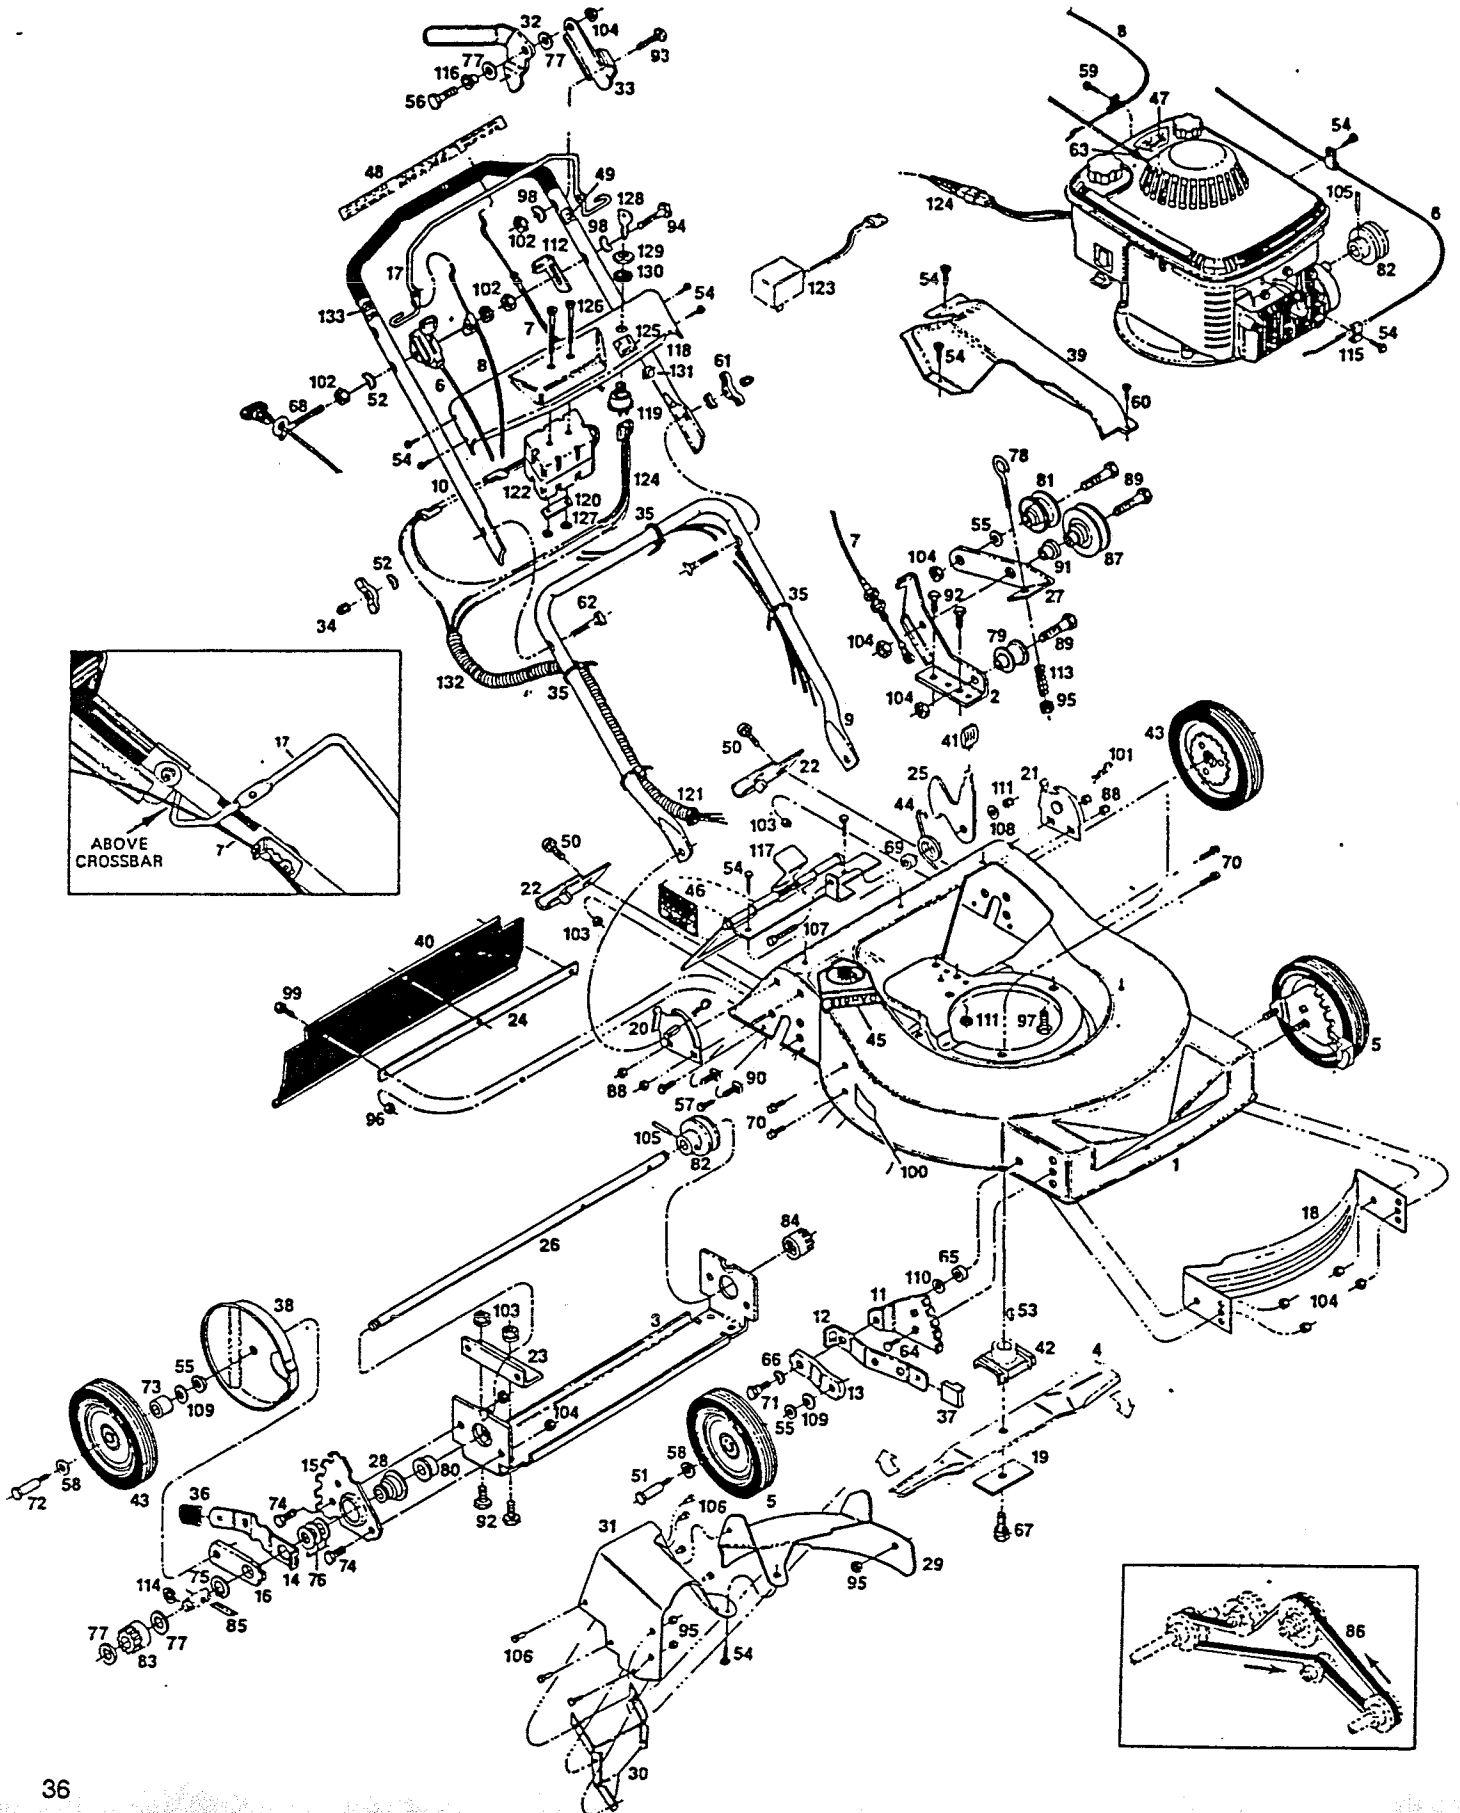

Model 87C 21" Self-Propelled Rear Bagging Rotary Mower

Model 87C

Index No.	Part No.	Description	Index No.	Part No.	Description
1	029264	Deck	68	152629	Rope guide
2	029298	Idler - cable mtg. brkt.	69	152637	Spacer - rear bagger latch
3	029314	Drive support bracket	70	152660	Bolt - hex washer HD. 1/4-20 x 1/2
4	030338	Blade 21" offset	71	153643	Bolt - shoulder
5	041111	Wheel 8" x 1.75 offset	72	153783	Wheel bolt - S.P.
6	050716	Throttle control	73	153791	Spacer - rear wheel
7	050831	Cable - S.P. control	74	153817	Bolt - shwd head 3/8-16 x 1/2
8	050849	Cable - engine/blade control	75	153841	Snapping 1/4
9	071449	Handle - lower	76	153858	Spring washer 1/4
10	071753	Handle - upper	77	152553	Thrust washer 1/2" I.D.
11	090589	Back plate - front	78	153908	Hook bolt
12	090613	Setting lever - front	79	170456	Pulley - 3/4" bore
13	090712	Wheel lever - front	80	170464	Bearing - flange ball
14	090746	Setting lever - rear	81	170530	Pulley - ext hub 3/4" - bore
15	090761	Back plate - rear	82	170670	Pulley - drive 1/2" bore
16	090787	Wheel lever - rear	83	170787	Pinion - ratchet R.H.
17	104745	Control - engine/blade crossbar	84	170795	Pinion - ratchet L.H.
18	105825	Baffle - front	85	170811	Drive pawl
19	106005	Blade washer - 3"	86	170829	V-belt
20	106807	Handle bracket - R.H.	87	170878	Idler - pulley
21	106815	Handle bracket - L.H.	88	310151	Nut - nylon insert - 5/16 - 18
22	106930	Catcher hook	87	312322	Bolt - hex hd. 3/8-16 x 1.75
23	107128	Drive support mtg. brkt.	90	313510	Bolt Carriage 5/16-18 x 3/4
24	107151	Backing strip	91	326348	Shouldered spacer
25	107169	Latch - rear bagger	92	449587	Bolt hex hd 1/4-20 x 3/4
26	107177	Drive shaft	93	450072	Bolt hex hd 1/4-20 x 1 1/4
27	107193	Idler arm	94	450353	Bolt - hex hd. 1/4-20 x 1 1/4
28	107276	Stepped sleeve	95	451419	Nut - TL flange 1/4-20
29	107284	Curved baffle	96	452318	Nut - hex nylon insert #10-24
30	107292	Lower baffle	97	457168	Bolt - thread form 3/8-16 x 3/4
31	107300	Upper baffle	98	461004	Washer - curved 3/4 - 1/4 I.D.
32	107482	Lever - S.P. actuator	99	525337	Bolt - hex #10-24 x 1/2
33	107508	Actuator bracket	100	714170	Decal - rating plate
34	110064	Plastic - bolt cap	101	715011	Hitch pin #3
35	110379	Cable tie	102	715037	Nut - keps 1/4 - 20
36	110510	Plastic tip - Rear ht. adj.	103	715078	Nut - flange whiz 1/4 - 20
37	111260	Plastic tip - Front ht. adj.	104	715086	Locknut - hex - 3/4 - 16
38	111500	Dust cover - wheel	105	715193	Roll pin 3/16 x 1
39	111518	Belt cover	106	715276	Pop rivet .125 x .125
40	111633	Vinyl trailing shield	107	715292	Bolt hex head 1/4 - 20 x 1
41	111724	Knob - flat	108	715300	Washer - flat 1/4"
42	126466	3" blade adapter	109	715409	Washer - belleville 3/4
43	127142	Geared wheel assembly	110	715417	Washer - 3/4 S.A.E.
44	133371	Torsion spring - catcher latch	111	715508	Nut top lock - 1/4 - 20
45	143115	Decal - C.P.S.C. danger	112	772616	Bracket - cable mtg.
46	144162	Decal - door caution	113	776468	Spring - compression
47	144204	Decal - blade warning	114	789883	E-ring
48	144915	Decal - starting instructions	115	150318	Cable clamp
49	146761	Decal - drive control instructions	116	170886	Shouldered spacer
50	150011	Carriage bolt - 1/4-20 x 3/4	117	126839	Door assembly
51	150060	Wheel bolt	118	029462	Handle plate
52	150201	Curved washer - 5/16	119	050252	Ignition switch
53	150276	Woodruff key #6	120	101246	Washer - reinforcing
54	150623	Bolt - slotted hex #10 x 3/4	121	110981	Retainer clip
55	150771	Washer 1/4 I.D. x 1/2 O.D.	122	132563	Battery 12 v.
56	150904	Bolt - shaved hex head - 3/8-16 x 3/4	123	132571	Battery charger
57	151100	Self tap screw 1/4-20 x 3/4	124	133652	Wiring harness
58	151449	Washer - wheel retaining	125	144089	Decal - ignition switch
59	151613	Bolt - hex head sems #10-32 x 3/4	126	151886	Screw - rd hd mach. #8-32 x 3/4
60	151621	Screw - self drilling #6-20 x 1/2	127	151894	Locknut - nylon insert, #8-32
61	151795	Wing nut 5/16-18	128	304576	Ignition key
62	151936	Curved head bolt 5/16 - 18 x 2.25	129	310102	Nut - hex, 3/4-32
63	152074	Rope stop	130	311241	Lockwasher 3/4
64	152405	Bolt - carriage 3/8-16 x 3/4	131	447698	Clip - tinnermann
65	152413	Washer - plastic 3/4 x 1 1/32 x .095	132	910042	Harness wrap
66	152421	Washer - spring	133	147322	Decal - aux. start
67	152496	Bolt - blade - sems			