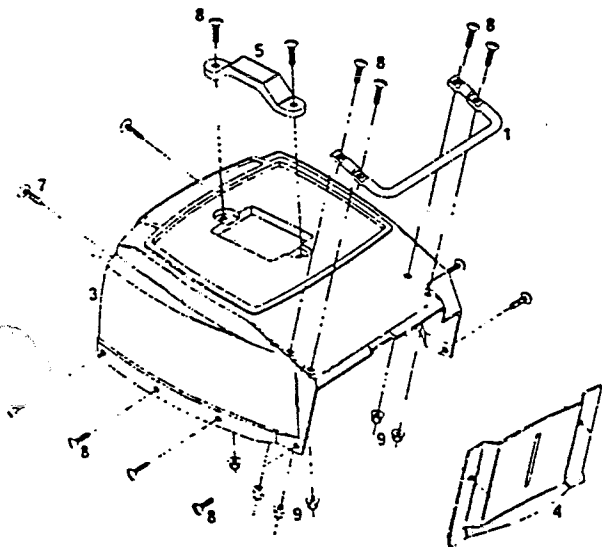

GRASS CATCHER

Index No.	Part No.	Description
1	028464	Upper catcher frame
2	028910	Lower catcher frame
3	111302	Catcher top
4	111328	Catcher baffle
5	111351	Catcher handle
6	111641	Catcher bottom notched
7	152694	Plastic push fastener
8	152652	Screw-slotted truss head 1/4-20 x 3/4
9	715078	Locknut 1/4-20 flanged whiz