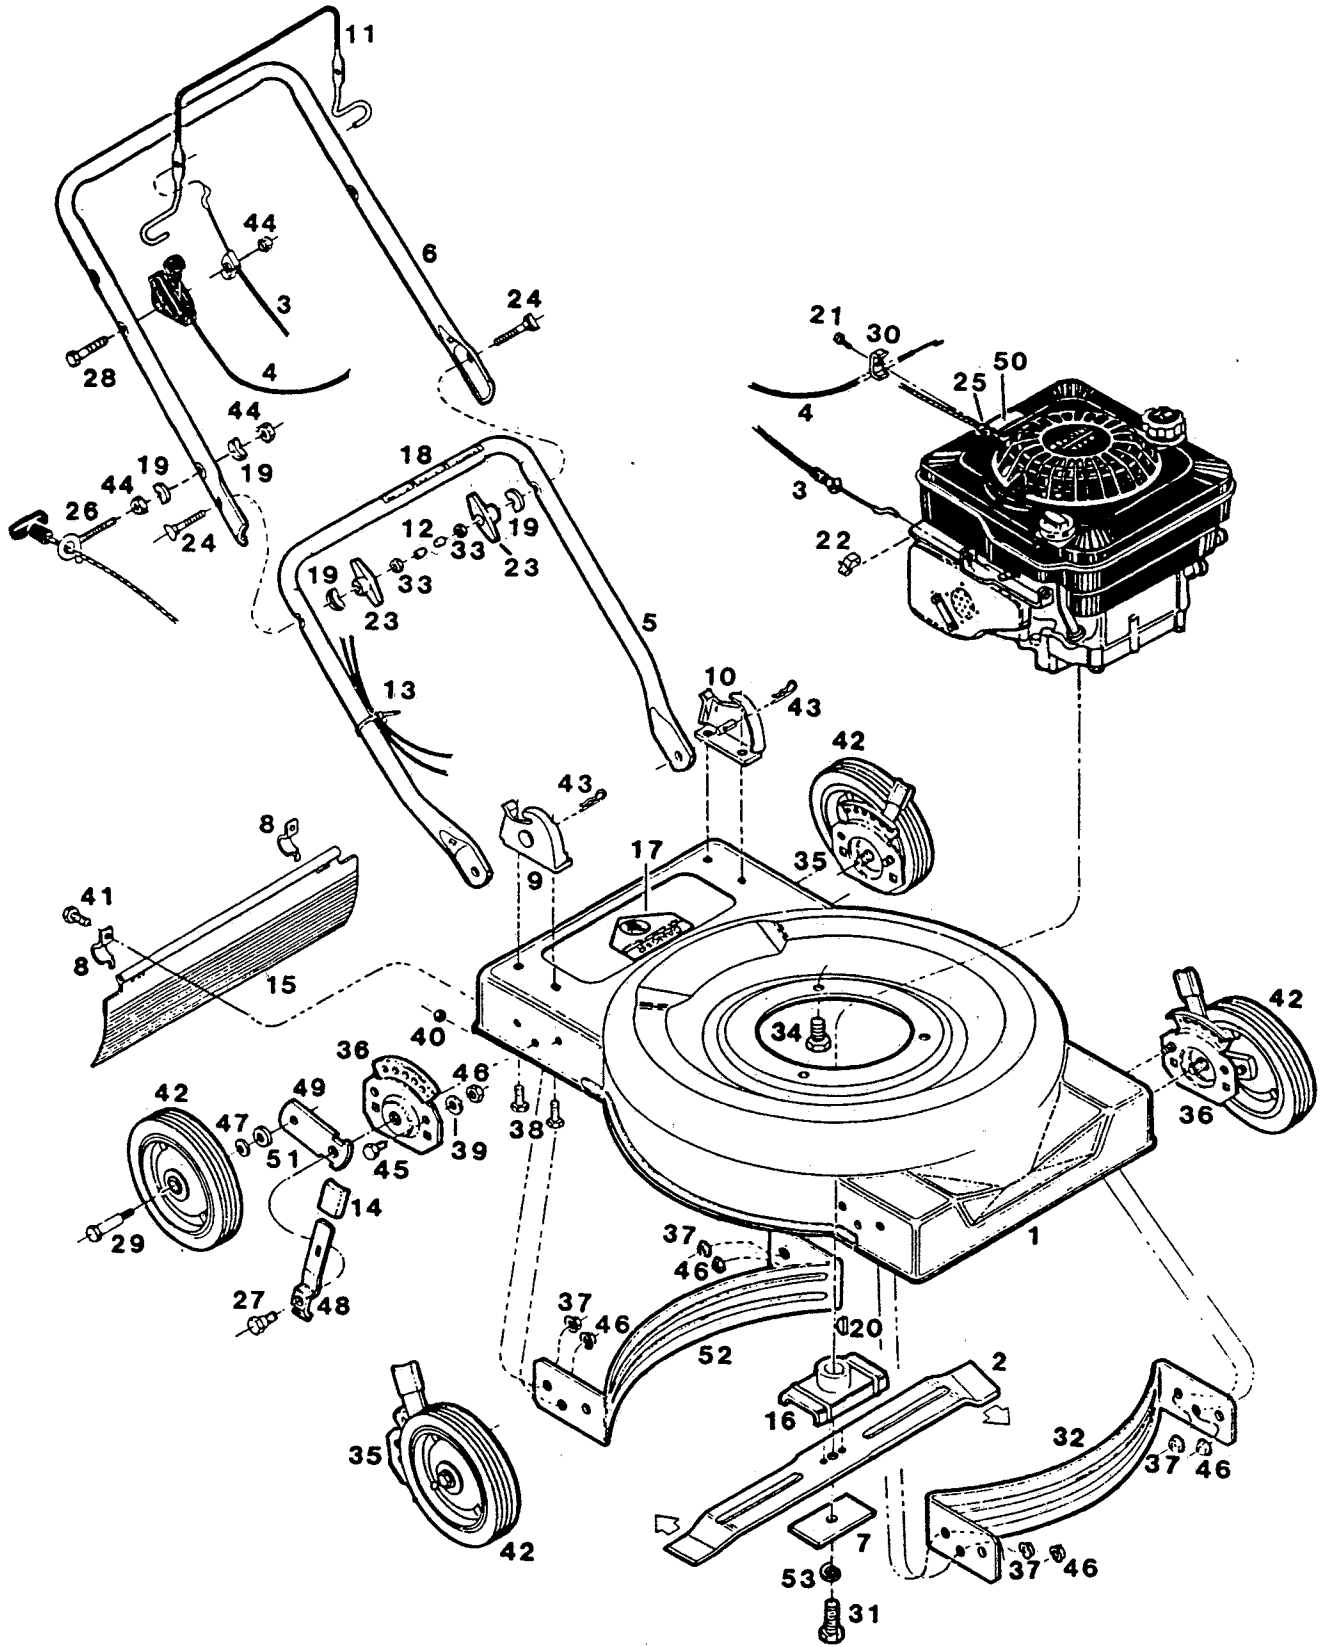

MODEL 8901K (JCP)
20" MULCHING MOWER

MODEL 8901K (JCP)
20" MULCHING MOWER

Ref. No.	JCPenney Part No.	Supplier Part No.	Description
1	1367-9337	021964	Deck 20" Mulcher
2	1367-9345	030189	Blade-20" Mulcher
3	1367-9352	052209	Cable-Engine/Blade Control
4	1367-9378	052217	Control-Throttle w/cable
5	1367-9386	072991	Handle-Lower
6	1367-9741	073007	Handle-Upper
7	1076-0163	106005	Washer-Blade Adapter
8	1244-0020	106914	Clip - Trailing Shield
9	1276-0575	088369	Bracket-Handle RH
10	1276-1094	088377	Bracket-Handle LH
11	1367-9766	109389	Bail-Engine/Blade Control
12	1367-9774	110064	Cap-Bolt, Plastic
13	1244-0012	110379	Tie-Cable
14	1367-9782	114462	Tip-Setting Lever, Plastic
15	1367-9790	114397	Shield-Trailing, Plastic
16	1297-5801	126466	Adapter-Blade
17	1324-5006	143115	Decal-DANGER
18	1367-9808	715557	Decal-Starting Instructions
19	1072-7089	150201	Washer-Curved 5/16
20	1066-3706	150276	Key-Woodruff #6
21	1076-0080	150623	Screw-Self Tap #10 x 5/8
22	1367-9816	381442	Clamp-Tinnerman
23	1373-3993	113589	Knob-Wing
24	1086-5889	151936	Bolt-Curved Head 5/16-18 x 2-1/4
25	1308-0981	152074	Stop-Rope
26	1027-1914	152371	Guide-Rope
27	1093-0154	153650	Bolt-Shoulder, Height Adjuster
28	1324-5048	153874	Bolt-Hex 1/4-20 x 2-1/4
29	1324-5022	157420	Bolt-Shoulder, Wheel