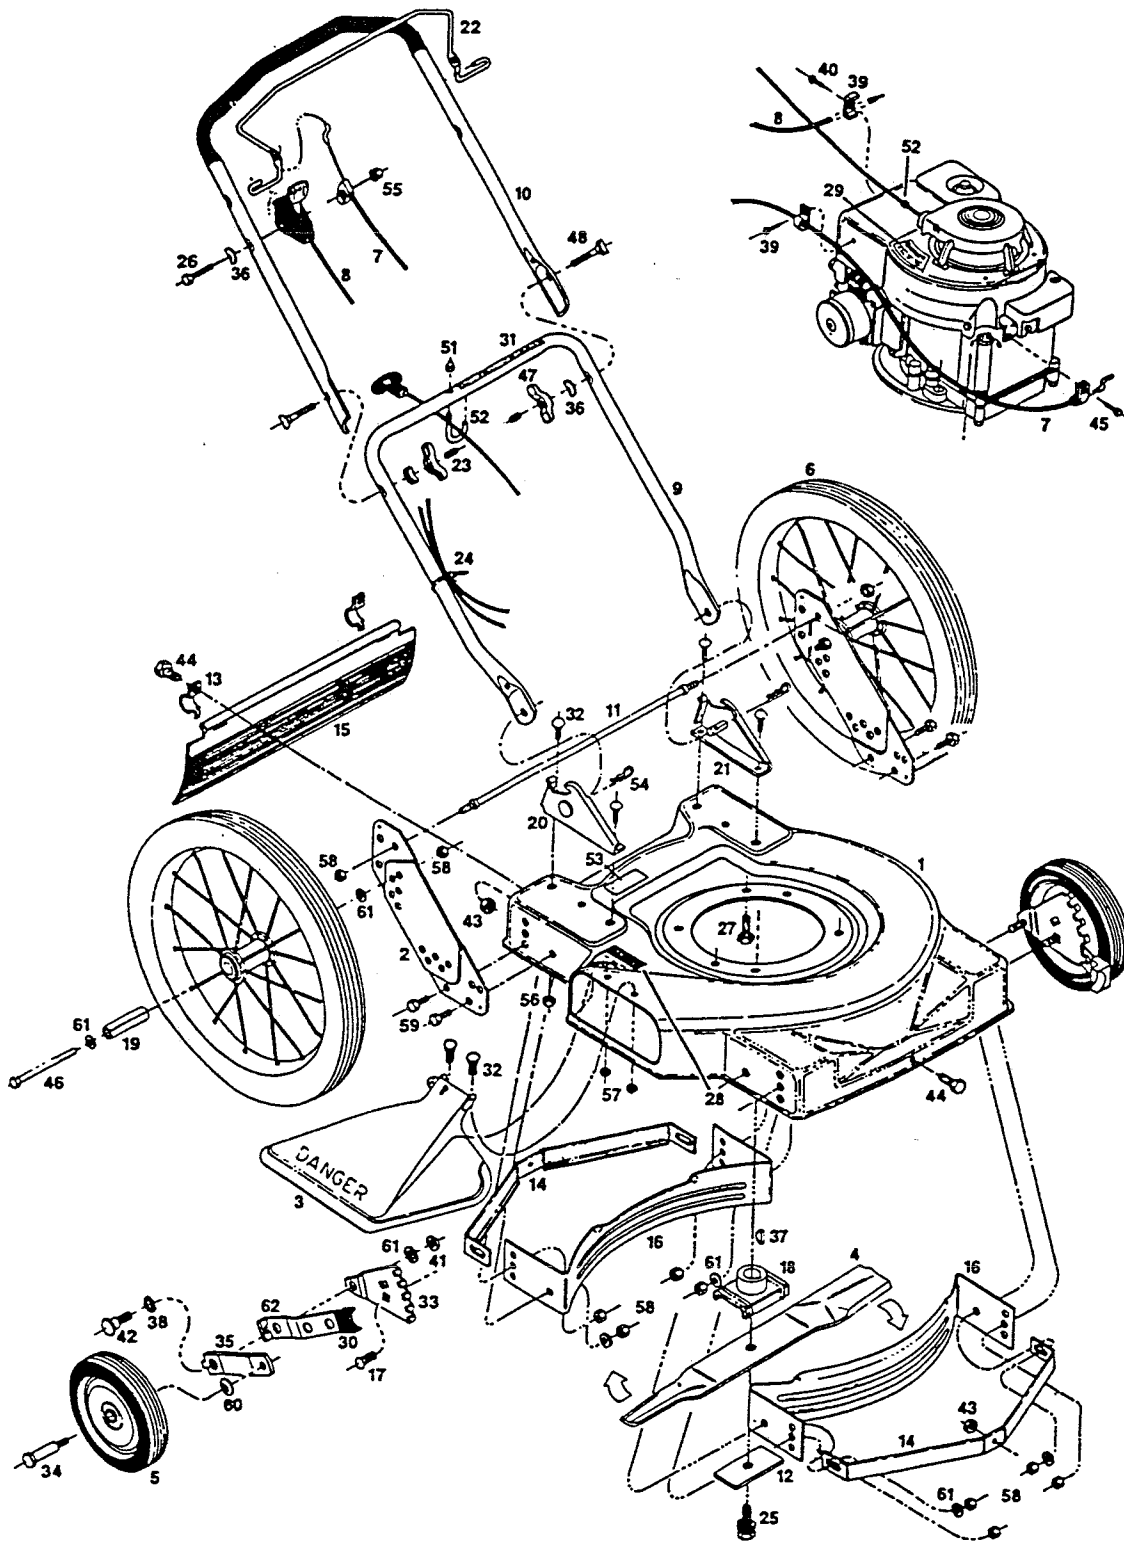

Model 90C
22" High Wheel Rotary Mower
Grass Catcher GC-12 (Not Shown)

Model 90C

INDEX NO.	PART NO.	DESCRIPTION
1	028894	Deck 22"
2	027698	Wheel Bracket
3	028886	Chute Deflector Assembly
4	030353	Blade - 22"
5	041111	Wheel 8 x 1.75 Steel
6	040410	Wheel 16 x 1.75
7	050674	Control Cable - Engine/Blade
8	050542	Control - Throttle
9	071050	Handle - Lower
10	071159	Handle - Upper Coated
11	100396	Stablizer Bar
12	106005	Blade Washer
13	106914	Clip - Trailing Shield
14	106997	Deck Stiffener
15	111617	Trailing Shield - Plastic
16	106625	Baffle - Front & Rear
17	152405	Bolt - Carriage 3/8-16 x 3/4
18	126466	Blade Adapter
19	103424	Spacer - Wheel Sleeve
20	104661	Handle Bracket - Right Hand
21	104679	Handle Bracket - Left Hand
22	104745	Control - Engine/Blade Crossbar
23	110064	Bolt Cap
24	110379	Cable Tie
25	152496	Blade Bolt
26	153874	Bolt-Hex 1/4-20 x 2 1/4
27	457168	Bolt 3/8-16 x 7/8 TDFM
28	144063	Decal - C.P.S.C. Danger
29	144204	Decal - Blade Warning
30	111260	Plastic Tip - Height Adjuster
31	144899	Decal - Starting Instructions
32	150011	Carriage Bolt 1/4-20 x 5/8
33	090589	Back Plate - Height Adjuster
34	150060	Wheel Bolt
35	090712	Wheel Lever - Height Adjuster
36	150201	Curved Washer 5/16
37	150276	Woodruff Key #6
38	152421	Washer-Spring-Height Adjuster
39	150318	Cable Clamp
40	150623	Self Tap Screw #10 x 5/8
41	152413	Washer-Plastic - Height Adjuster
42	153643	Shoulder Bolt - Height Adjuster
43	452318	Nut #10-24 Hex Nylon Insert
44	458687	Bolt Hex 10-24 x 1/2
45	151613	Hex Head Bolt #10-32 x 3/8 SEMS
46	151647	Hex Head Bolt 3/8-16 x 4
47	151795	Wing Nut 5/16-18
48	151936	Curved Head Bolt 5/16-18 x 2-1/4
49	152074	Rope Stop
50	152140	Eyebolt - Cable Mounting
51	152207	Locknut Acorn 1/4-20
52	152215	Rope Guide
53	714170	Decal - Rating Plate
54	715011	Hitch Pin #3
55	715073	Nut 1/4-20 Keps
56	715078	Nut 1/4-20 Flange Whizlock
57	715508	Whizlock 1/4-20
58	715086	Locknut 3/8-16
59	715201	Hex Head Bolt 3/8-16 x 3/4
60	715409	Disc Spring Washer 3/8
61	715417	Washer 3/8 SAE
62	090613	Setting Lever - Height Adjuster