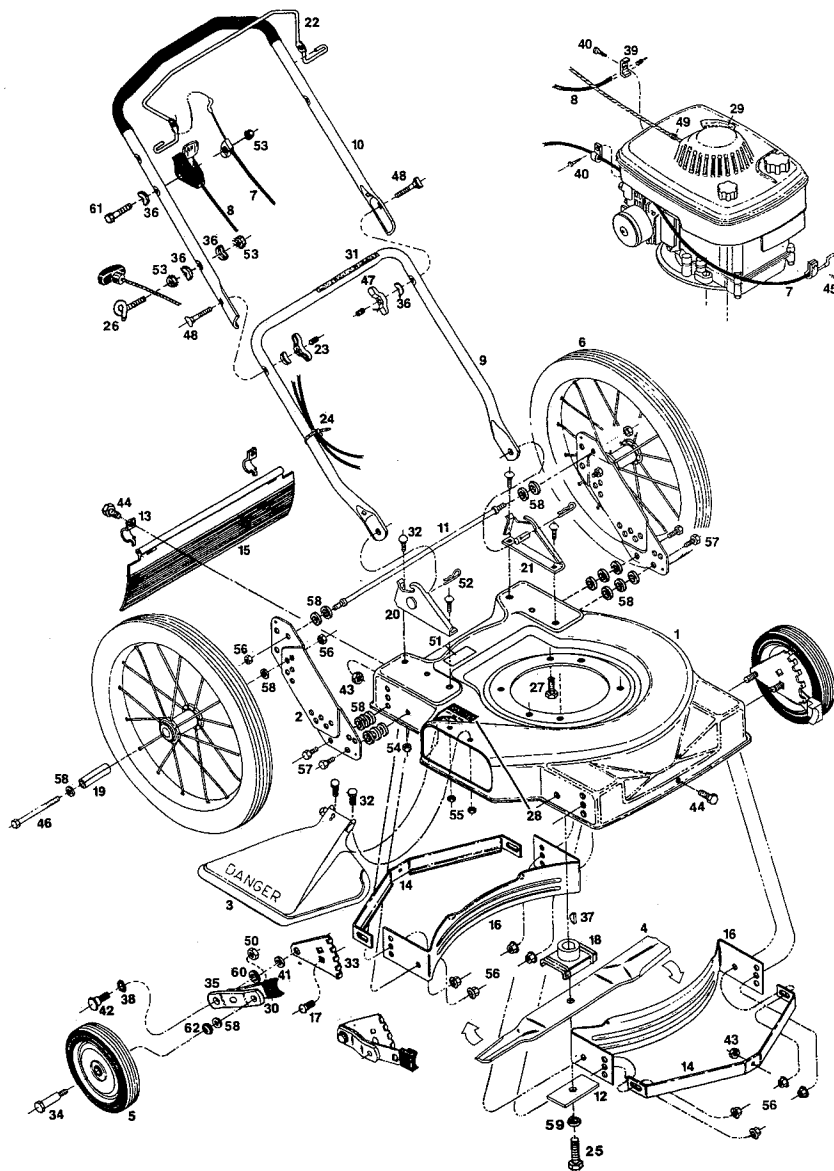

MODEL 90G

4 HP 22" High Wheel Rotary Mower

Grass Catcher Model GC-12

P/N 160572

P/N Repl. Bag 160564

INDEX

| NO. | PART NO. | DESCRIPTION |
|-----|----------|----------------------------------|
| 1 | 013383 | Deck 22" |
| 2 | 013995 | Wheel Bracket - rear |
| 3 | 028886 | Chute Deflector Assembly |
| 4 | 030353 | Blade - 22" |
| 5 | 041111 | Wheel 8 x 1.75 Steel |
| 6 | 040410 | Wheel 16 x 1.75 |
| 7 | 051466 | Control Cable - Engine/Blade |
| 8 | 051235 | Control - Throttle |
| 9 | 071563 | Handle - Lower |
| 10 | 071159 | Handle - Upper Coated |
| 11 | 100396 | Stablizer Bar |
| 12 | 106005 | Blade Washer |
| 13 | 106914 | Clip - Trailing Shield |
| 14 | 106997 | Deck Stiffener |
| 15 | 111617 | Trailing Shield - Plastic |
| 16 | 106625 | Baffle - Front & Rear |
| 17 | 152405 | Bolt - Carriage 3/8-16 x 3/4 |
| 18 | 126466 | Blade Adapter |
| 19 | 103424 | Spacer - Wheel Sleeve |
| 20 | 104661 | Handle Bracket - Right Hand |
| 21 | 104679 | Handle Bracket - Left Hand |
| 22 | 109298 | Bail - Engine/Blade Control |
| 23 | 110064 | Bolt Cap- Plastic |
| 24 | 110379 | Cable Tie |
| 25 | 157255 | Blade Bolt 3/8-24 x 1-1/4 |
| 26 | 152371 | Eyebolt - Rope Guide |
| 27 | 457168 | Bolt 3/8-16 x 7/8 TDFM |
| 28 | 144063 | Decal - C.P.S.C. Danger |
| 29 | 001206 | Decal - Blade Warning |
| 30 | 112540 | Plastic Tip - Height Adjuster |
| 31 | 144899 | Decal - Starting Instructions |
| 32 | 150011 | Carriage Bolt 1/4-20 x 5/8 |
| 33 | 091249 | Back Plate - Height Adjuster |
| 34 | 150730 | Wheel Bolt - front |
| 35 | 091033 | Arm Assembly - Wheel |
| 36 | 150201 | Curved Washer 5/16 |
| 37 | 150276 | Woodruff Key #6 |
| 38 | 152421 | Washer-Spring-Height Adjuster |
| 39 | 150318 | Cable Clamp |
| 40 | 150623 | Screw - Casing |
| 41 | 156182 | Washer-Plastic - Height Adjuster |
| 42 | 156125 | Shoulder Bolt - Height Adjuster |
| 43 | 452318 | Nut #10-24 Hex Nylon Insert |
| 44 | 458687 | Bolt Hex 10-24 x 1/2 |
| 45 | 151613 | Screw #10-32 x 3/8 SEMS |
| 46 | 151647 | Hex Head Bolt 3/8-16 x 4 |
| 47 | 151795 | Wing Nut 5/16-18 |
| 48 | 151936 | Curved Head Bolt 5/16-18 x 2-1/4 |
| 49 | 152074 | Rope Stop |
| 50 | 715524 | Locknut 3/8-16 Jam |
| 51 | 714170 | Decal - Rating Plate |
| 52 | 715011 | Hitch Pin #3 |
| 53 | 715037 | Nut 1/4-20 Keps |
| 54 | 715078 | Nut 1/4-20 Flange Whizlock |
| 55 | 715508 | Nut 1/4-20 Whizlock |
| 56 | 451492 | Nut - 3/8-16 Toplock Flange |
| 57 | 715326 | Hex Head Bolt 3/8-16 x 1 |
| 58 | 715417 | Washer 3/8 SAE |
| 59 | 156919 | Lockwasher - 3/8 HD Split |
| 60 | 156877 | Washer - 3/8 Hardened |
| 61 | 153874 | Bolt - 1/4-20x2-1/4 HHCS |
| 62 | 715607 | Washer - 3/8 Belleville |