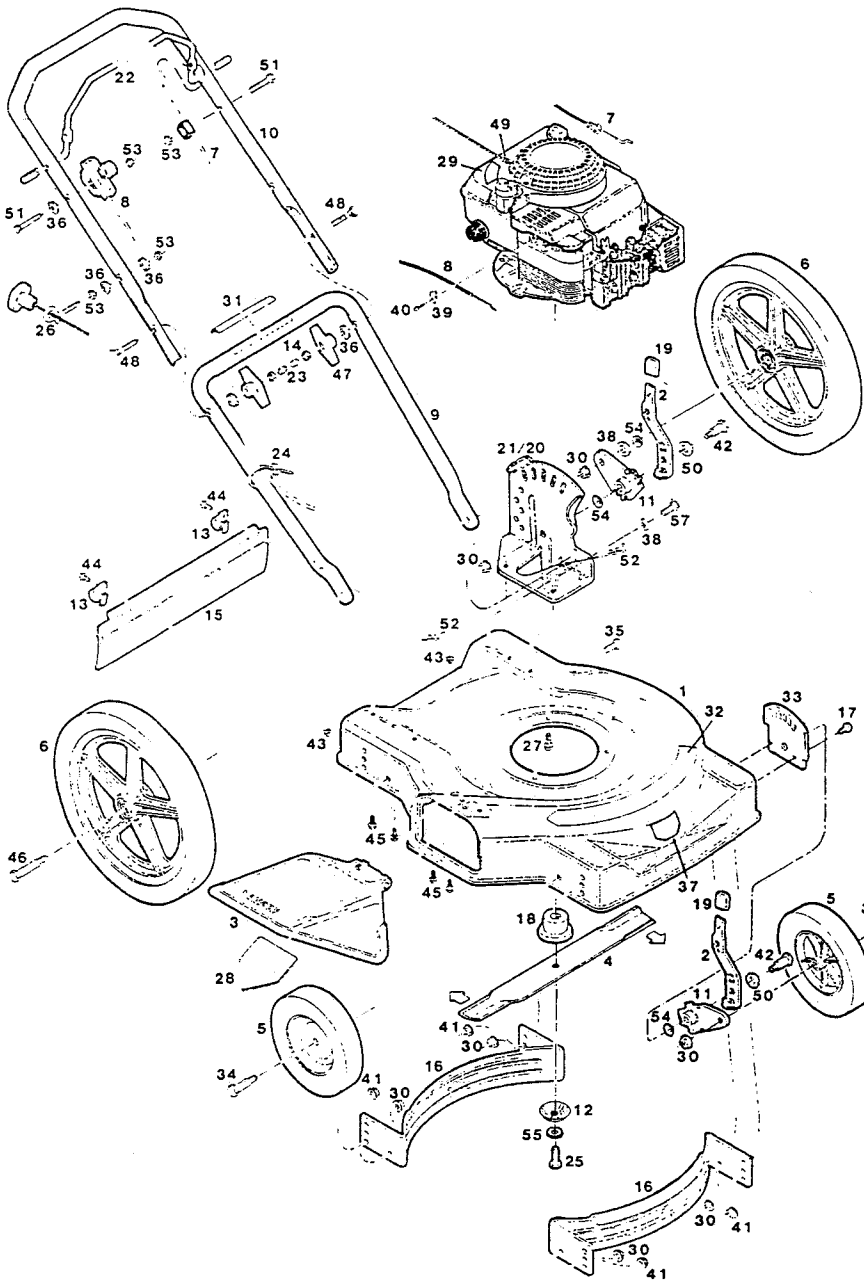

MODEL 90L
5 H.P. 22" Cut High-Wheel Side-Discharge Rotary Mower
Uses Grass Catcher Assembly Model GC12
Grass Catcher P/N 160572
Repl. Bag P/N 161117

INDEX NO.	PART NO.	DESCRIPTION
1	022749	Deck 22"
2	092817	Lever - Height Adj.
3	391771	Chute Deflector Assembly
4	031385	Blade - 22"
5	043158	Wheel 8 x 1.75 Plastic Diamond
6	043125	Wheel 16 x 1.75
7	052845	Control Cable - Engine/Blade
8	052837	Control - Throttle
9	073445	Handle - Lower
10	073553	Handle - Upper
11	091819	Wheel Arm
12	164681	Washer - Conical
13	106914	Clip - Trailing Shield
14	310045	Nut - 5/16-18
15	114421	Trailing Shield - Plastic
16	088930	Baffle - Front & Rear
17	158907	Bolt - Carriage 5/16-18 x 5/8
18	092221	Blade Adapter
19	114462	Tip - Plastic
20	023028	Handle Bracket - Right Hand - Hgt. Adj.
21	023010	Handle Bracket - Left Hand - Hgt. Adj.
22	073554	Bail - Engine/Blade Control
23	110064	Bolt Cap- Plastic
24	110379	Cable Tie
25	157255	Blade Bolt
26	152371	Eyebolt - Rope Guide
27	457168	Bolt 3/8-16 x 7/8 TDFM
28	144063	Decal - C.P.S.C. Danger
29	001206	Decal - Blade Warning
30	156406	Nut - 3/8-16 Flange Lock
31	715557	Decal - Starting Instructions
32	798660	Decal - Lawn Chief
33	092775	Back Plate - Height Adjuster
34	150730	Wheel Bolt - front
35	154377	Hex Head Bolt 3/8-16 x 3/4
36	150201	Curved Washer 5/16
37	001453	Decal - 22"
38	158469	Washer - 3/8
39	157552	Cable Clamp
40	150623	Screw - Casing
41	157610	Nut - 5/16-18 Flange Lock
42	164897	Shoulder Bolt - Hgt. Adj.
43	452318	Nut #10-24 Hex Nylon Insert
44	458687	Bolt Hex 10-24 x 1/2
45	457499	Bolt-1/4-20 x 1/2 Thread Forming
46	164582	Wheel Bolt - Rear
47	113589	Wing Nut 5/16-18
48	151936	Curved Bolt 5/16-18 x 2-1/4
49	152074	Rope Stop
50	164020	Washer - Hardened
51	150433	Bolt - 1/4-20 x 2
52	715011	Hitch Pin #3
53	715037	Nut 1/4-20 Keps
54	715607	Washer - 3/8 Belleville
55	156877	Washer - 3/8 Hardened

S/N 231555
P/L 798165
O/M 798066
E/M 189142