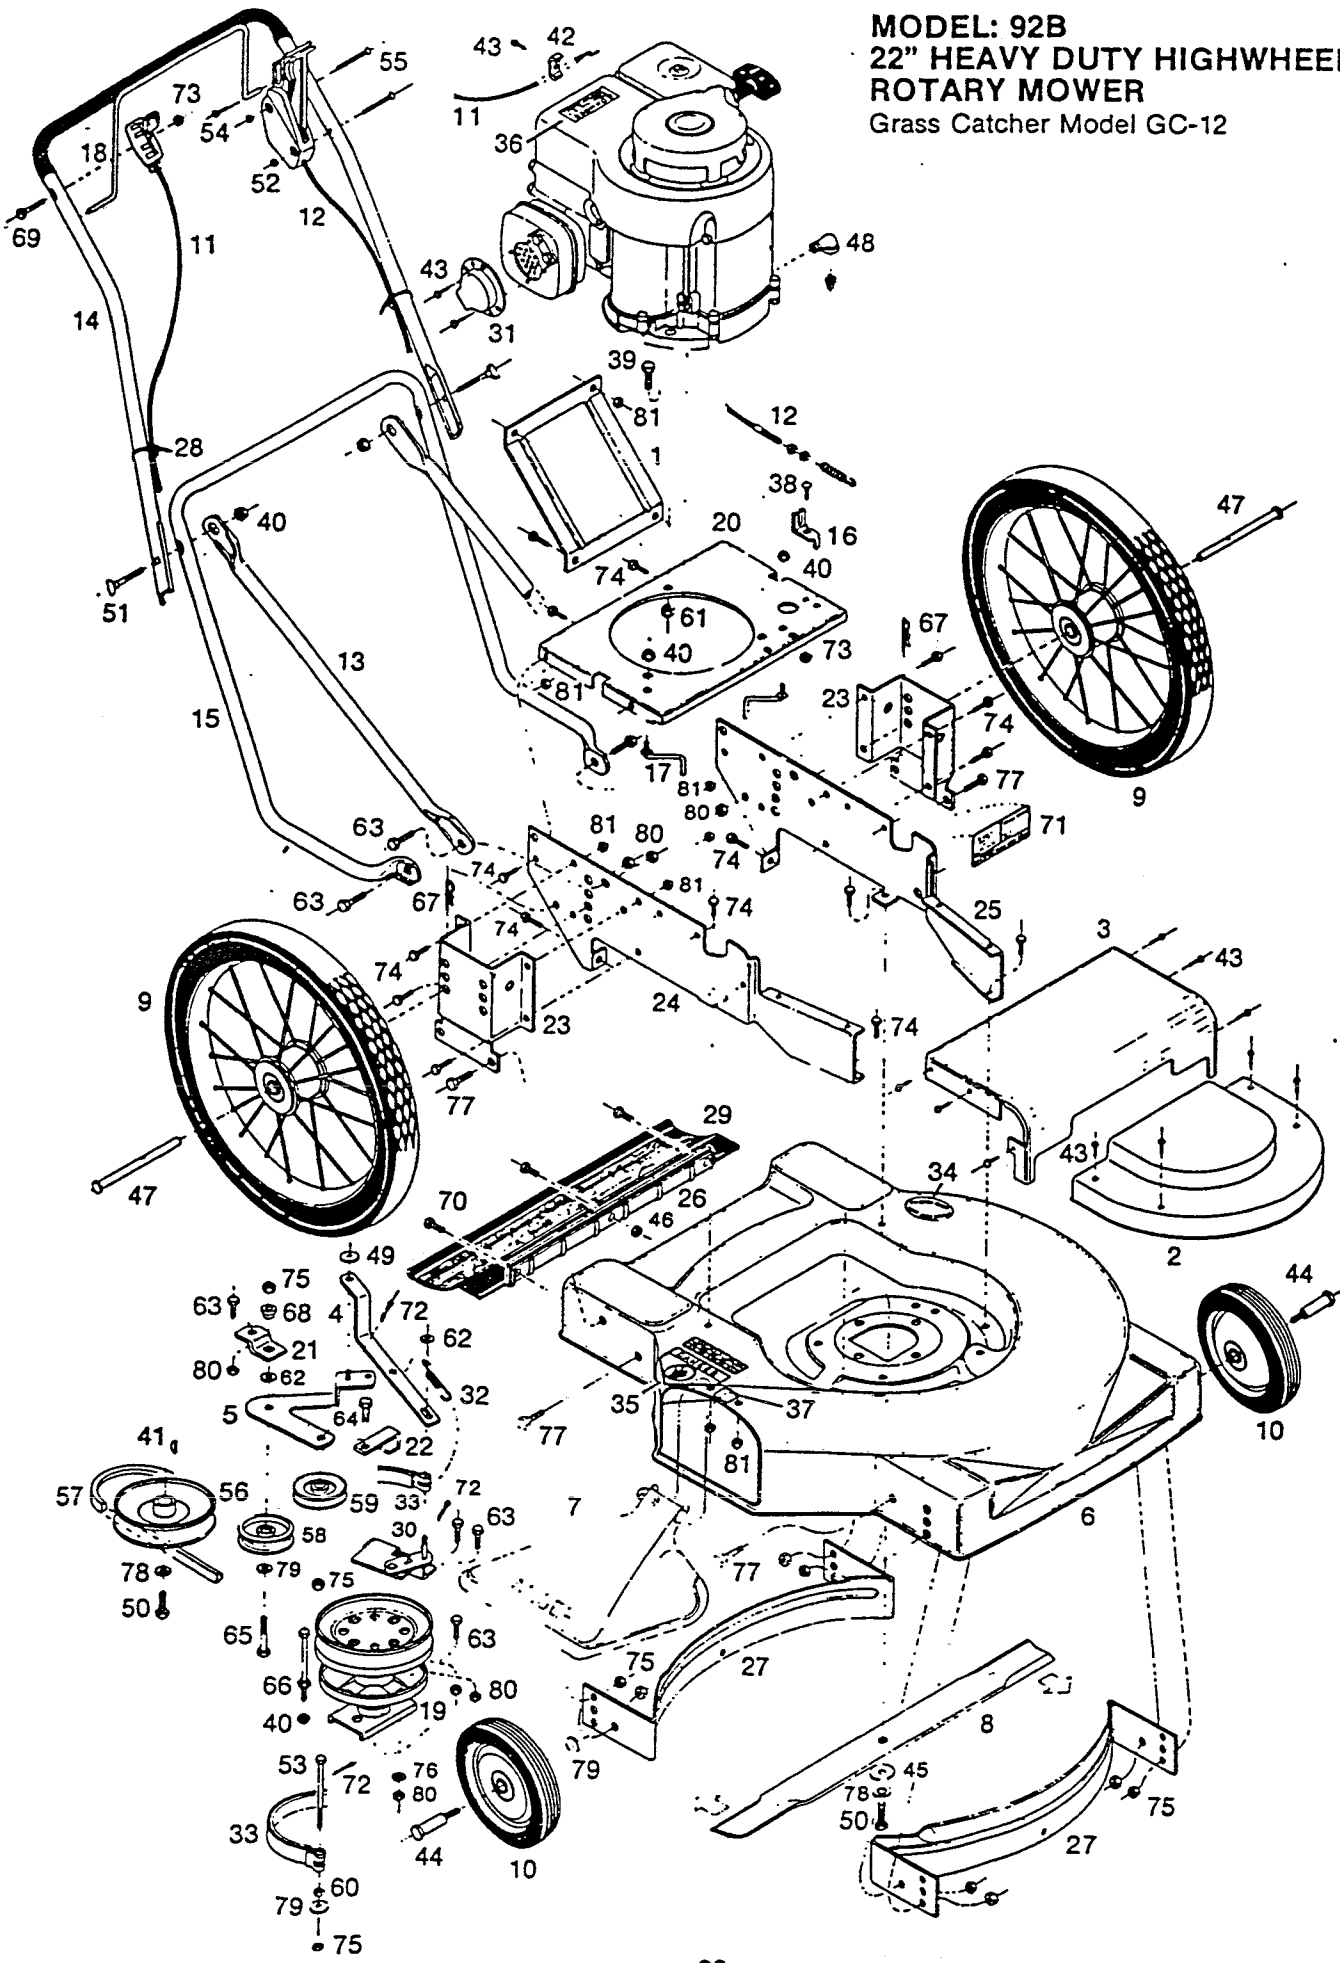

MODEL: 92B
22" HEAVY DUTY HIGHWHEEL
ROTARY MOWER
Grass Catcher Model GC-12

MODEL: 92B
22" HIGH-WHEEL ROTARY MOWER
 Grass Catcher Model GC-12

Index No.	Part No.	Description	Index No.	Part No.	Description
1	025791	Cover - Engine Pulley	42	150318	Cable Clamp
2	025809	Cover - Front	43	150623	Screw - Hex Head Sht Metal #10 x 5/8
3	025817	Cover - Rear	44	150730	Wheel Bolt - Front
4	026963	Connect Link - Blade Brake	45	150763	Blade Washer
5	026997	Lever - Blade Clutch	46	150948	Locknut #10-24 Washer Head
6	027714	Deck 22" Hi-Wheel	47	151019	Pin - Rear Wheel
7	028266	Chute Deflector Assembly*	48	151332	Elbow 90° x 3/8 Pipe
8	030213	Blade 22"	49	151555	Washer - Flat 1/4" ID x 1" OD
9	040154	Wheel - 16" Spoked	50	151571	Bolt - Hex Head 3/8-24 x 1-1/8 GR-8
10	041046	Wheel - 7 x 1.50 White Steel	51	151928	Bolt - Curved HD CRG 5/16-18 x 1-3/4
11	050146	Control - Throttle	52	151985	Nut - Hex #10-24
12	050419	Control - Blade*	53	152090	Stud Bolt
13	070417	Handle Support	54	152181	Retaining Screw - Crossbar
14	071183	Handle Upper with Cushion Grip	55	152298	Screw - Round HD #10-24 x 2-1/4
15	071290	Handle - Lower	56	170431	Pulley - Engine
16	101634	Lower Cable Mounting Bracket	57	170647	V-Belt - Blade
17	101717	Belt Retainer	58	170530	Idler Pulley - Flat
18	103911	Control - Blade Crossbar*	59	305367	Idler Pulley - V-Groove
19	104711	Blade Spindle	60	310011	Locknut - 3/8-16 Center
20	105130	Engine Mounting Plate	61	310151	Locknut - 5/16-18 Nylock
21	105148	Bracket - Clutch Idler	62	311340	Washer 3/8 Thrust
22	105155	Belt Retainer	63	312066	Bolt - Hex Head 5/16-18 x 3/4
23	105270	Bracket - Rear Wheel	64	312272	Bolt - Hex Head 3/8-16 x 1-1/2
24	105296	Side Plate - Right Hand	65	312322	Bolt - Hex Head 3/8-16 x 1-3/4
25	105304	Side Plate - Left Hand	66	312348	Bolt - Hex Head 5/16-18 x 4
26	105767	Trailing Shield Mounting Bracket*	67	317040	Hitch Pin
27	105791	Baffle - Front/Rear*	68	326348	Spacer - Clutch Idler
28	110379	Carriage Tie	69	525198	Bolt - Hex Head 1/4-20 x 1-3/4
29	111252	Trailing Shield - Plastic	70	525337	Bolt - Hex Head #10-24 x 1/2
30	125286	Blade Brake Assembly	71	714170	Decal - Rating Plate
31	132142	Muffler Deflector	72	715029	Cotter Pin 3/32 x 3/4
32	132985	Spring - Idler Return	73	715037	Locknut 1/4-20 Keps
33	133082	Brake Band	74	715052	Bolt - Hex Head 1/4-20 x 1/2
34	140723	Decal - Foot Pad	75	715086	Locknut 3/8-16 Top
35	144063	Decal - C.P.S.C. Danger	76	715185	Washer - Flat 5/16
36	145078	Decal - Blade Danger	77	715201	Bolt - Hex Head 3/8-16 x 3/4
37	145425	Decal - Danger Install Chute Deflector	78	715409	Washer - Spring 3/8
38	150011	Bolt - Carriage 1/4-20 x 5/8	79	715417	Washer - Flat 3/8
39	150045	Bolt - Hex Head 5/16-18 - 1-1/4	80	715490	Locknut - 5/16-18 Top
40	150136	Locknut 5/16-18 Keps	81	715508	Locknut - 1/4-20 Top
41	150276	Woodruff Key #6			