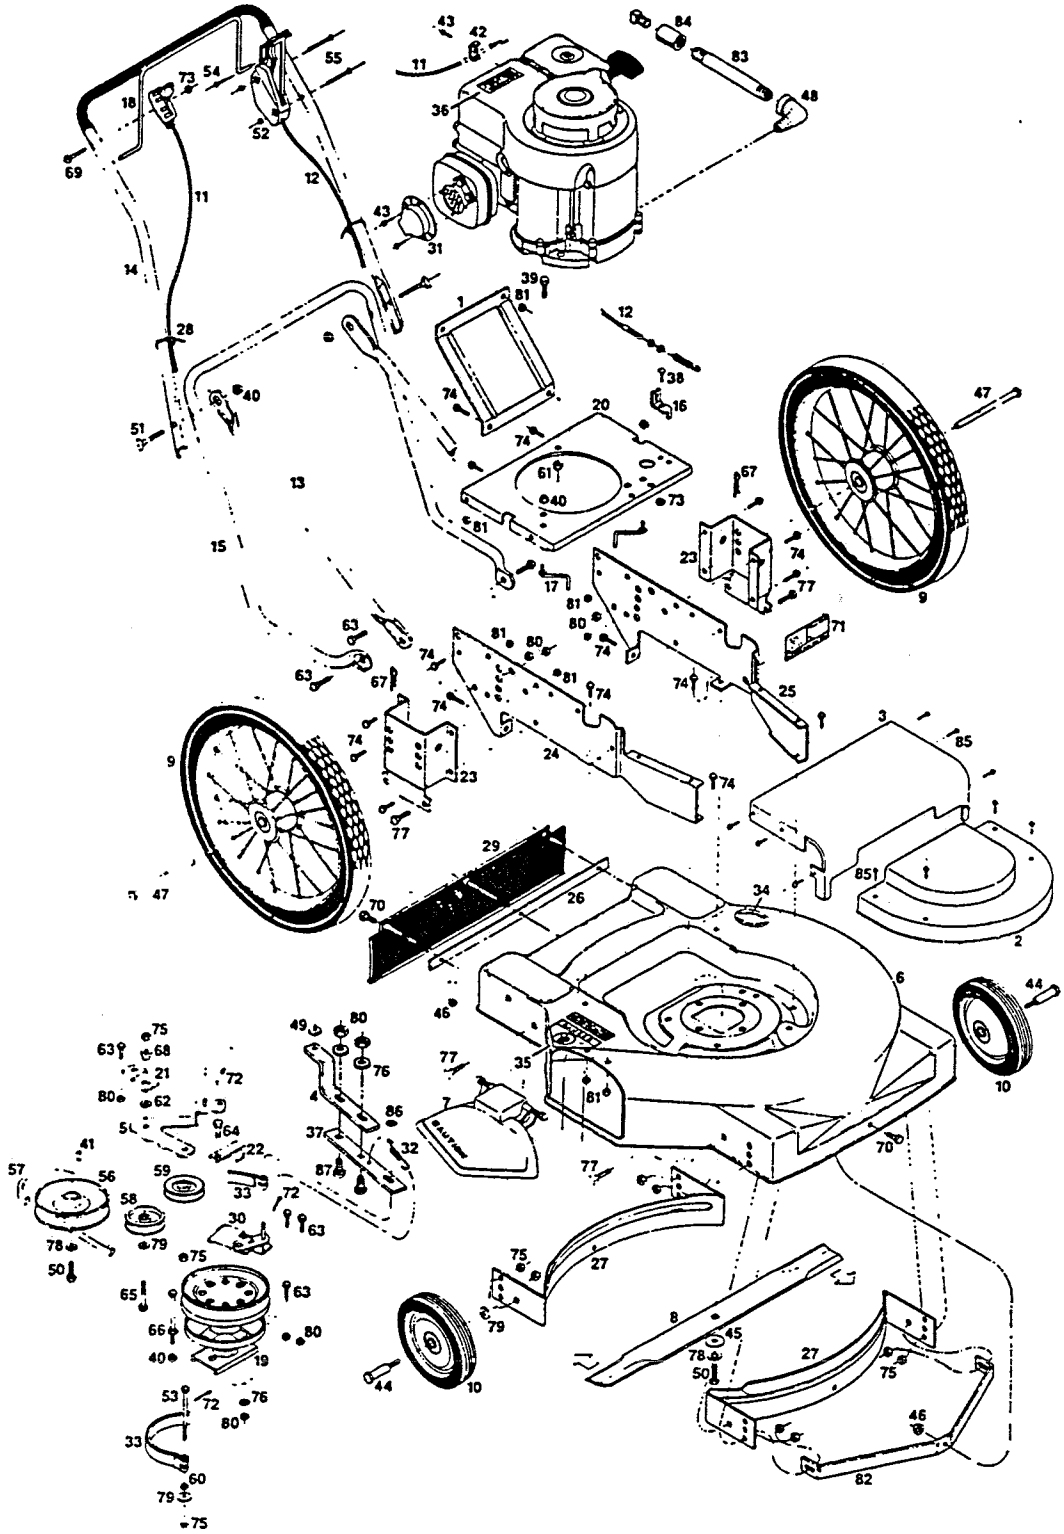

Model 92D
22" High Wheel Rotary Mower
Grass Catcher GC-12

226167

Model 92D
22" High-Wheel Rotary Mower
Grass Catcher GC-12

Index Part			Index Part		
No.	No.	Description	No.	No.	Description
1	025791	Cover - Engine Pulley	45	150763	Blade Washer
2	025809	Cover - Front	46	452318	Nut 10-24 Hex Nylon Insert
3	025817	Cover - Rear	47	151019	Pin - Rear Wheel
4	107235	Connect Link Top	48	151332	Elbow 90° x 3/4 Pipe
5	026997	Lever - Blade Clutch	49	151555	Washer
6	028944	Deck 22" HI-Wheel	50	151571	Bolt - Blade
7	028886	Chute Deflector Assembly*	51	151928	Bolt - Curved HD
8	030213	Blade 22"	52	151985	Nut - Hex #10-24
9	040154	Wheel - 16" Spoked	53	152090	Stud Bolt
10	041046	Wheel - 7 x 1.50 Steel	54	152181	Retaining Screw - Crossbar
11	050146	Control - Throttle	55	152298	Screw - Round HD #10-24 x 2 1/2
12	050419	Control - Blade*	56	170431	Pulley - Engine
13	071886	Handle Support	57	170647	V-Belt - Blade
14	071183	Handle Upper with Cushion Grip	58	170621	Idle Pulley - Flat
15	071878	Handle - Lower	59	305367	Idler Pulley - V-Groove
16	101634	Lower Cable Mounting Bracket	60	715086	Locknut - 3/16 Top
17	101717	Belt Retainer	61	310151	Locknut - 5/16-18 Nylock
18	107938	Control - Blade Crossbar*	62	311340	Washer 3/8 Thrust
19	104711	Blade Spindle	63	312066	Bolt - Hex Head 5/16-18 x 3/4
20	107755	Engine Mounting Plate	64	312272	Bolt - Hex Head 3/8-16 x 1 1/2
21	105148	Bracket - Clutch Idler	65	312322	Bolt - Hex Head 3/8-16 x 1 1/2
22	105155	Belt Retainer	66	312348	Bolt - Hex Head 5/16-18 x 4
23	105270	Bracket - Rear Wheel	67	317040	Hairpin Cotter
24	107219	Side Plate - Right Hand	68	326348	Spacer - Clutch Idler
25	107227	Side Plate - Left Hand	69	525196	Bolt - Hex Head 1/4-20 x 1 1/2
26	107151	Trailing Shield Backing Plate*	70	458687	Bolt - Hex Head #10-24 x 1/2
27	106625	Baffle - Front/Rear	71	714170	Decal - Rating Plate
28	110379	Cable Tie	72	715029	Cotter Pin 3/32 x 3/4
29	111633	Trailing Shield - Plastic*	73	715037	Locknut 1/4-20 Keps
30	125286	Blade Brake Assembly*	74	715052	Bolt - Hex Head 1/4-20 x 1/2
31	132142	Muffler Deflector	75	715086	Locknut 3/8-16 Top
32	132985	Spring - Idler Return	76	715185	Washer - Flat 5/16
33	133082	Brake Band*	77	715201	Bolt - Hex Head 3/8-16 x 3/4
34	140723	Decal - Foot Pad	78	715607	Washer
35	144063	Decal - C.P.S.C. Danger	79	715417	Washer - Flat 3/8
36	145078	Decal - Blade Danger	80	715490	Locknut - 5/16-18 Top
37	107250	Connect Link Bottom	81	715508	Locknut - 1/2-20 Top
38	150011	Bolt - Carriage 1/4-20 x 3/4	82	106997	Deck Stiffener
39	150045	Bolt - Hex Head 5/16-18 - 1 1/2	83	153916	3/8 Pipe Nipple x 6"
40	150136	Locknut 5/16-18 Keps	84	153924	3/8 Pipe Coupling
41	150276	Woodruff Key #6	85	459685	Screw 10-16 x 3/8 Sheet Metal
42	150318	Cable Clamp	86	461731	Washer 3/8 ID x 3/8 OD
43	150623	Screw - Sht Metal #10 x 3/4	87	313510	Bolt 5/16-18 x 3/4 Carriage
44	150730	Wheel Bolt - Front			