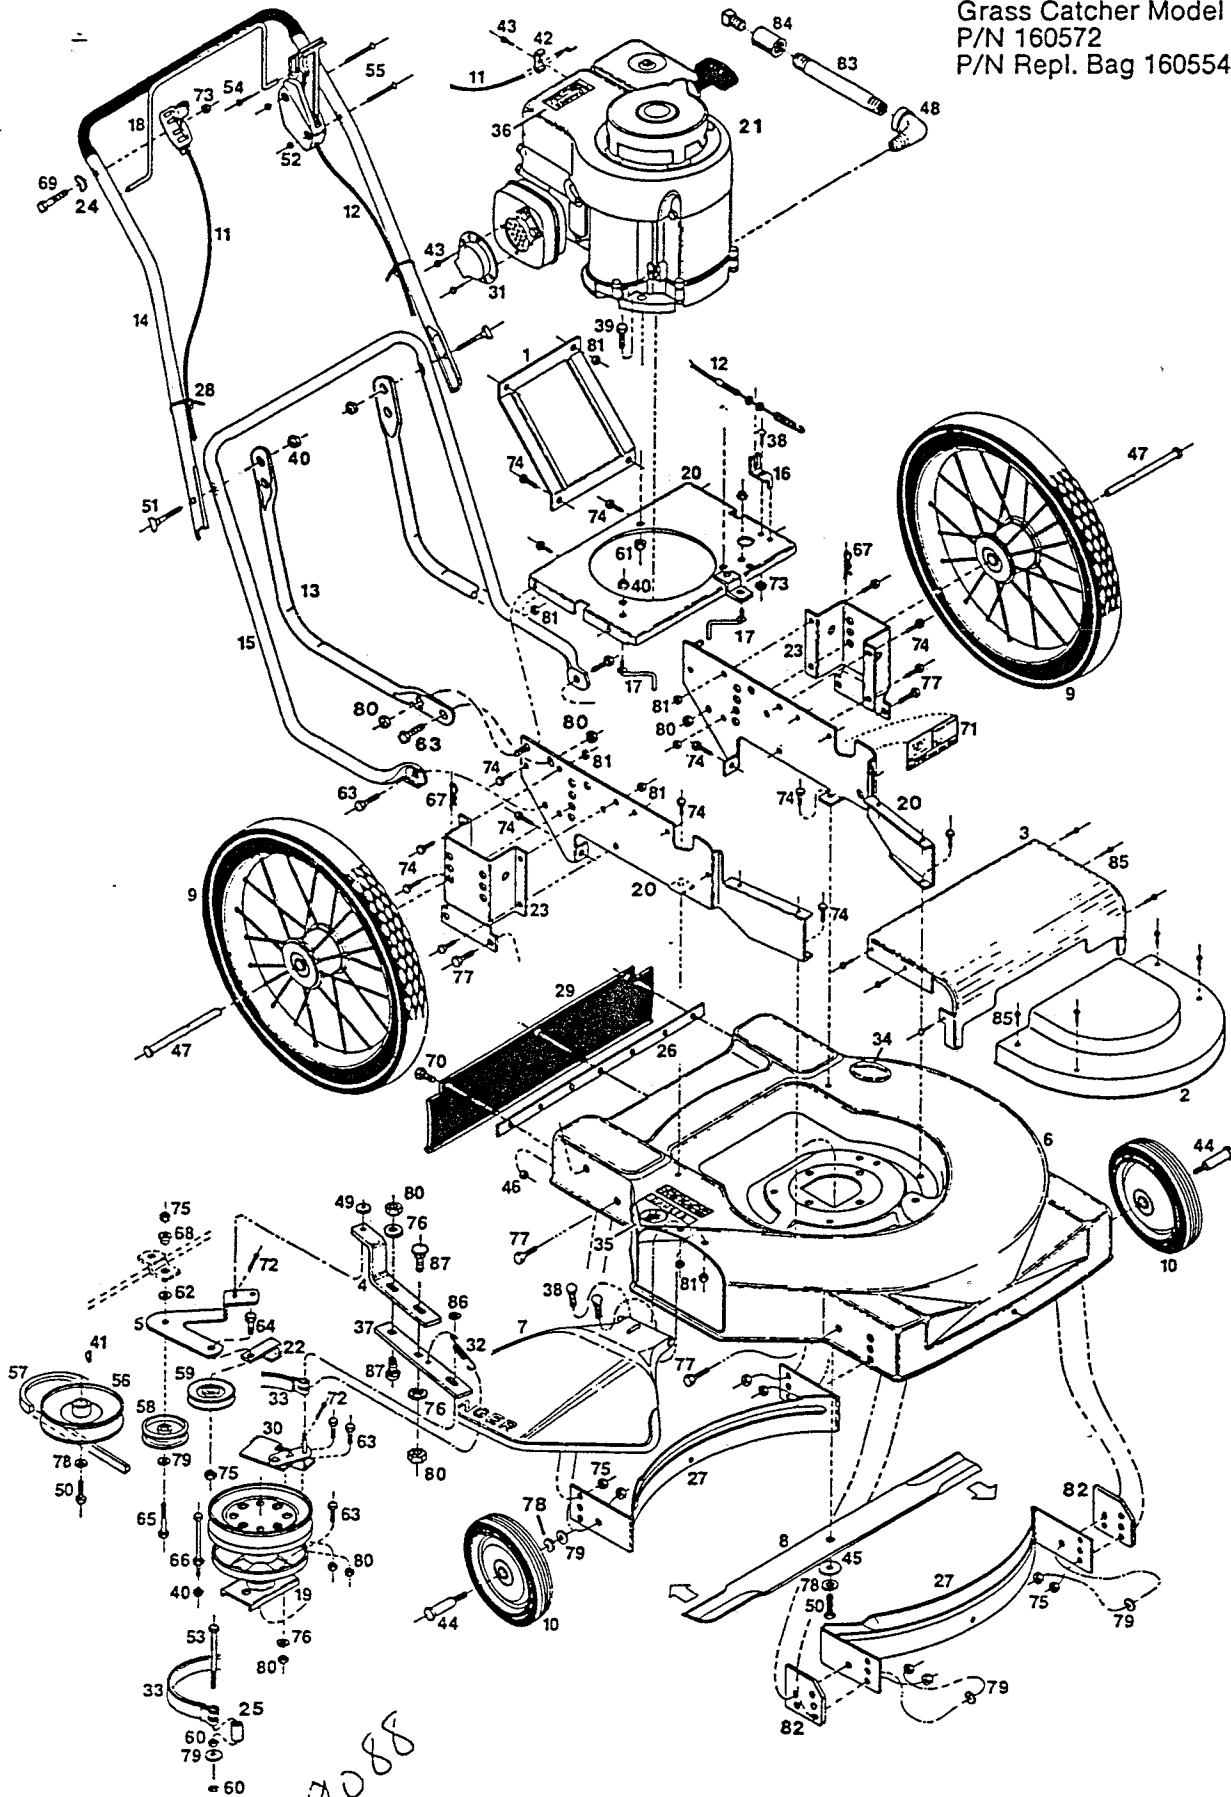

MODEL 92H
5 HP 22" High Wheel Mower
Grass Catcher Model GC-12
P/N 160572
P/N Repl. Bag 160554

229088

MODEL 92H
5 HP 22" High Wheel Mower
Grass Catcher Model GC-12
P/N 160572
P/N Repl. Bag 160554

Index Part		Description
No.	No.	
1	013607	Cover - Engine Pulley
2	013615	Cover - Front
3	013623	Cover - Rear
4	109603	Connect Link Top
5	026997	Lever - Blade Clutch
6	013417	Deck 22" Hi-Wheel
7	013573	Chute Deflector Assembly
8	030213	Blade 22"
9	040154	Wheel - 16" Spoked
10	041046	Wheel - 7 x 1.50 Steel
11	050146	Control - Throttle
12	050419	Control - Blade
13	072249	Handle Support
14	072835	Handle Upper coated
15	071878	Handle - Lower
16	101634	Lower Cable Mounting Bracket
17	101717	Belt Retainer
18	103512	Control - Blade Crossbar
19	104711	Blade Spindle
20	013631	Engine Mounting Plate Assembly
21	"	Engine
22	105155	Belt Retainer
23	105270	Bracket - Rear Wheel
24	150201	Washer - 5/16 Curved
25	467803	Spacer - Brake
26	109496	Trailing Shield Backing Plate
27	106625	Baffle - Front/Rear
28	110379	Cable Tie
29	111633	Trailing Shield - Plastic
30	125286	Blade Brake Assembly
31	132142	Muffler Deflector
32	132985	Spring - Idler Return
33	133082	Brake Band
34	140723	Decal - Foot Pad
35	144063	Decal - C.P.S.C. Danger
36	145078	Decal - Blade Danger
37	109595	Connect Link Bottom
38	150011	Bolt - Carriage 1/4-20 x 3/4
39	615831	Bolt - Hex Head 5/16-18 - 1 1/4
40	150136	Locknut 5/16-18 Keps
41	150276	Woodruff Key #6
42	150318	Cable Clamp
43	159574	Screw - Sht Metal
44	156133	Wheel Bolt - Front

Index Part		Description
No.	No.	
45	150763	Blade Washer
46	452318	Nut 10-24 Hex Nylon Insert
47	151019	Pin - Rear Wheel
48	151332	Elbow 90° x 3/4 Pipe
49	151555	Washer
50	151571	Bolt - Blade
51	151928	Bolt - Curved HD
52	151985	Nut - Hex #10-24
53	151266	Stud Bolt
54	152181	Retaining Screw - Crossbar
55	152298	Screw - Round HD #10-24 x 2 1/4
56	170431	Pulley - Engine
57	170647	V-Belt - Blade
58	179440	Idler Pulley - Flat
59	305367	Idler Pulley - V-Groove
60	310011	Nut - 3/8-16 Lock
61	310151	Locknut - 5/16-18 Nylock
62	311340	Washer 3/4 Thrust
63	450346	Bolt - Hex Head 5/16-18 x 3/4
64	159020	Bolt - Hex Head 3/4-16 x 1 1/2
65	312322	Bolt - Hex Head 3/4-16 x 1 3/4
66	312348	Bolt - Hex Head 5/16-18 x 4
67	317040	Hairpin Cotter
68	326348	Spacer - Clutch Idler
69	450379	Bolt - Hex Head 1/4-20 x 1 3/4
70	458687	Bolt - Hex Head #10-24 x 1/2
71	714170	Decal - Rating Plate
72	715029	Cotter Pin 3/32 x 3/4
73	715037	Locknut 1/4-20 Keps
74	715052	Bolt - Hex Head 1/4-20 x 1/2
75	715086	Locknut 3/4-16 Top
76	715185	Washer - Flat 5/16
77	715201	Bolt - Hex Head 3/4-16 x 3/4
78	715607	Washer - Belleville
79	715417	Washer - Flat 3/4
80	715490	Locknut - 5/16-18 Top
81	715508	Locknut - 1/4-20 Top
82	024786	Plate - Mounting
83	153916	3/4 Pipe Nipple x 6"
84	153924	3/4 Pipe Coupling
85	150623	Screw 10-16 x 3/4 Sheet Metal
86	461731	Washer 3/4 ID x 3/4 OD
87	313510	Bolt 5/16-18 x 3/4 Carriage

NOTE: PARTS ARE RIGHT OR LEFT HAND AS VIEWED FROM THE OPERATOR POSITION.
SPECIFICATIONS SUBJECT TO CHANGE WITHOUT PRIOR NOTICE.
*CONTACT ENGINE MANUFACTURER'S AUTHORIZED SERVICE DEALER FOR PARTS AND WARRANTY.