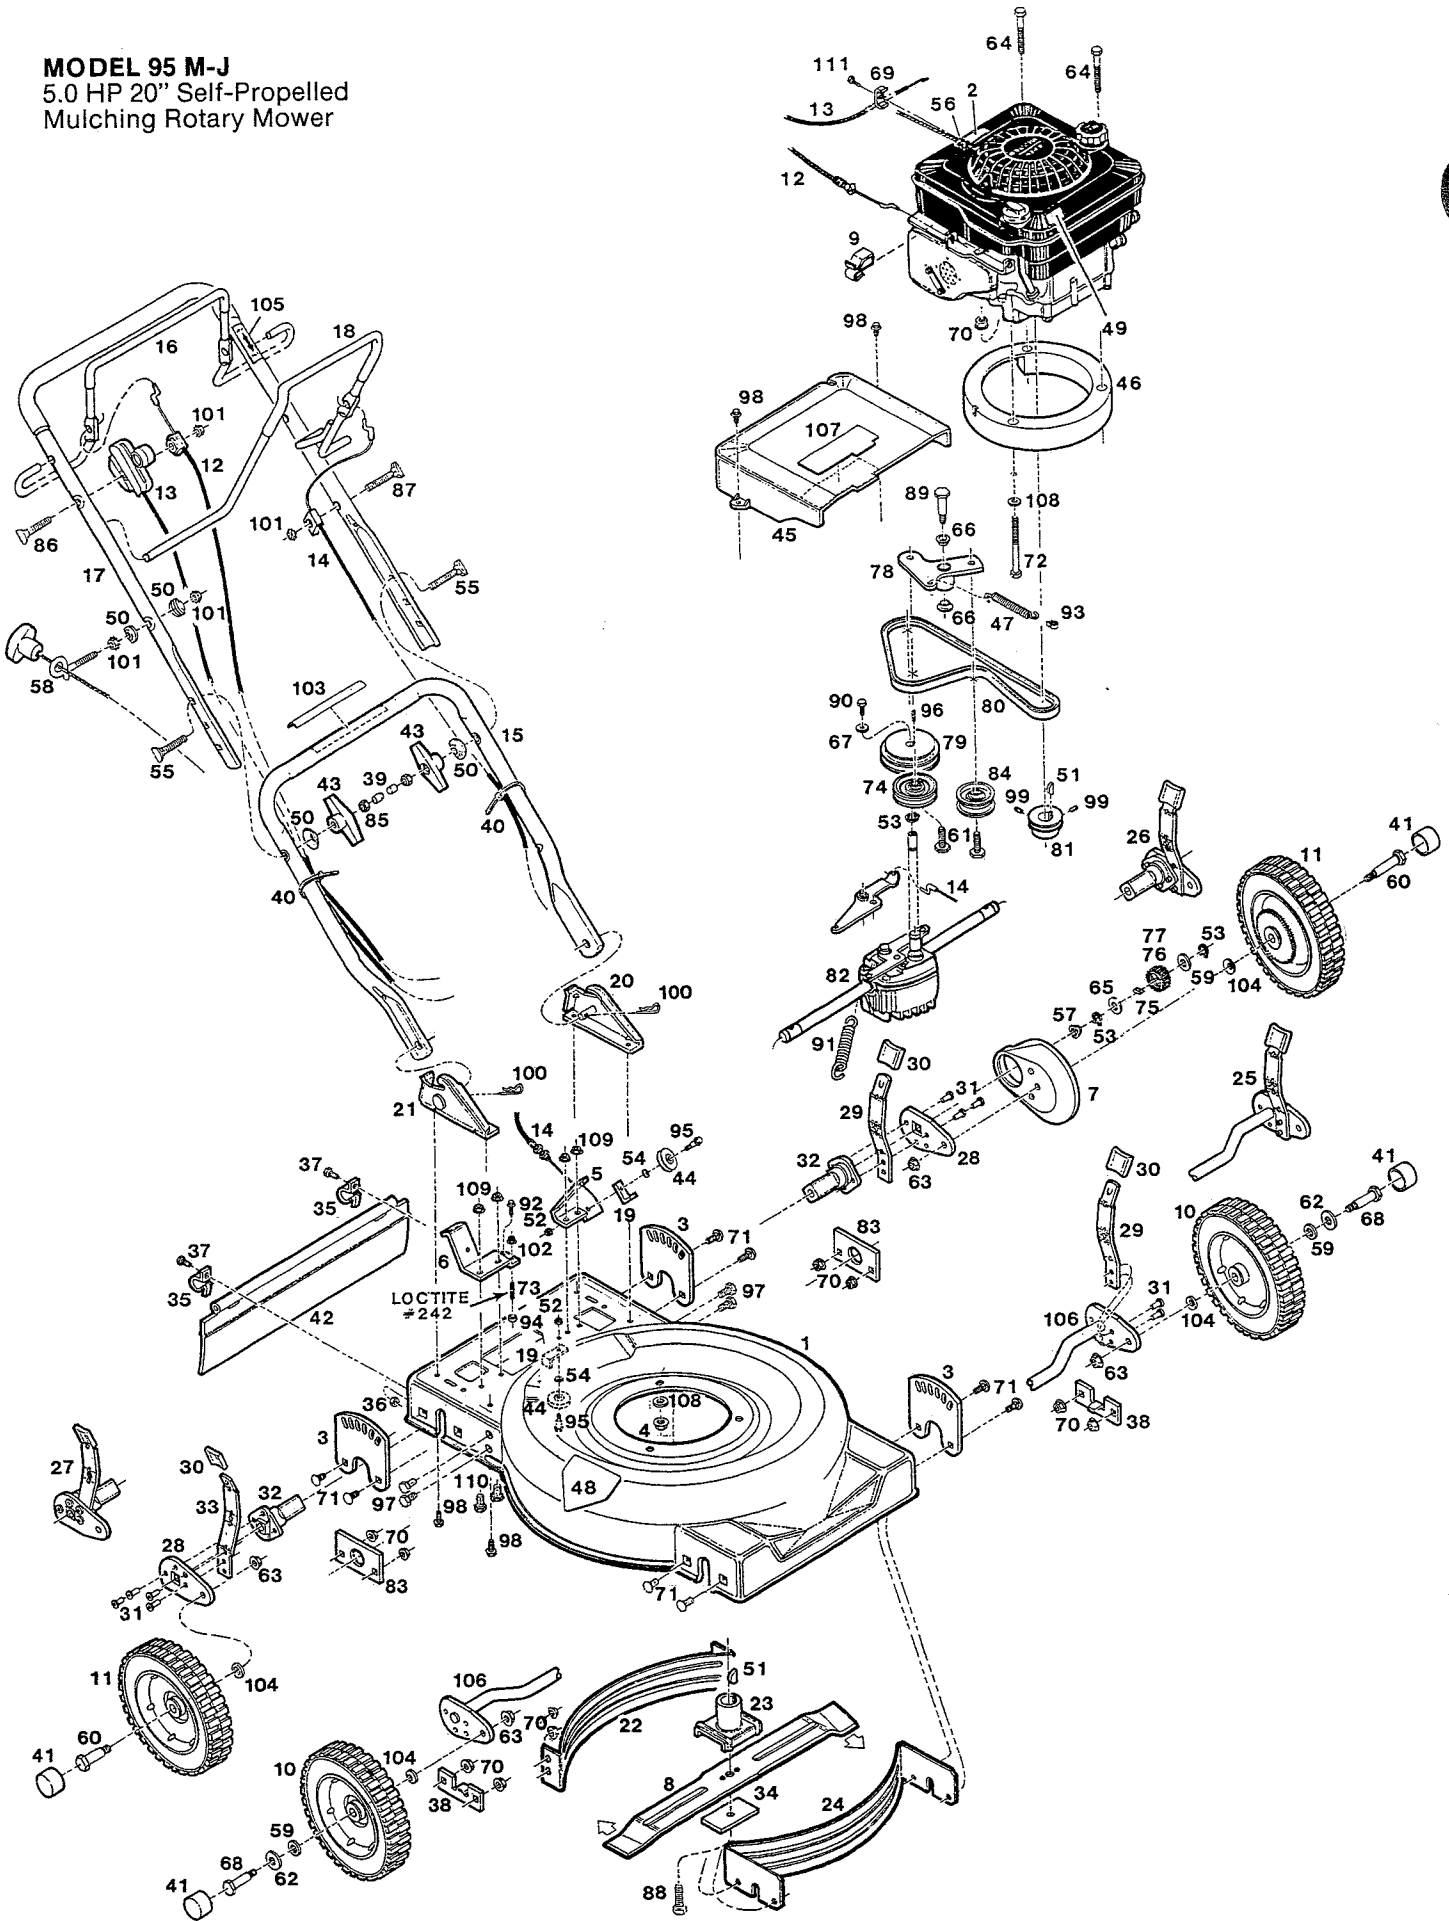

MODEL 95 M-J
5.0 HP 20" Self-Propelled
Mulching Rotary Mower

MODEL 95 M-J
5.0 HP 20" Self-Propelled
Mulching Rotary Mower

Index No.	Part No.	Description
1	019737	Deck 20" Mulcher
2	001206	Decal - Warning Blade Rotation
3	019166	Plate - Height Adjuster
4	616342	Nut - 5/16-18 Center Lock
5	019711	Bracket - Pulley Mounting
6	019729	Bracket - Trans Pulley
7	024943	Cover - Drive Wheel
8	030189	Blade - 20" Mulcher
9	381442	Clip - Tinnerman
10	041418	Wheel - Front 8"
11	041442	Wheel - Rear 8" w/Gear
12	052209	Cable - Engine/Blade Control
13	052217	Cable - Throttle Control
14	052522	Cable - Drive Engagement
15	072991	Handle - Lower
16	073015	Bail - Coated
17	073205	Handle - Upper - Coated
18	073213	Bail - Ground Drive
19	087007	Bracket Cable Retainer
20	087064	Bracket - Handle LH
21	087072	Bracket - Handle RH
22	087080	Baffle - Rear
23	087114	Blade Adapter
24	087288	Baffle - Front
25	091538	Axle Assembly - Front
26	091595	Wheel Arm Assembly L.H. Rear
27	091603	Wheel Arm Assembly R.H. Rear
28	018952	Arm - Wheel
29	085829	Lever - Height Adjuster L.H.
30	114462	Tip - Plastic
31	156257	Rivet - 1/4 x 5/8
32	179150	Hub - Wheel Arm
33	088278	Lever - Height Adjuster R.H.
34	106005	Washer - Blade
35	106914	Clip - Trailing Shield
36	452318	Nut - #10-24 Hex Nylon Insert
37	458687	Bolt - #10-24 x 1/2
38	109207	Bracket - Axle Front
39	110064	Cap - Plastic Bolt
40	110379	Cable Tie
41	112045	Cap - Hub
42	114421	Trailing Shield - Plastic
43	113589	Knob - Handle
44	086702	Pulley - Drive Cable
45	114108	Cover - Transmission
46	114132	Spacer - Engine
47	135665	Spring - Extension
48	143115	Decal - Warning CPSC
49	148411	Decal - Warning Oil Overfill
50	150201	Washer - Curved 5/16
51	150276	Woodruff Key #6
52	150946	Nut - #10-24 Flange Top Lock
53	151282	Ring - Transmission Ring
54	382242	Washer - Belleville
55	151936	Bolt - Curved Head 5/16-18 x 2-1/4
56	152074	Rope Stop