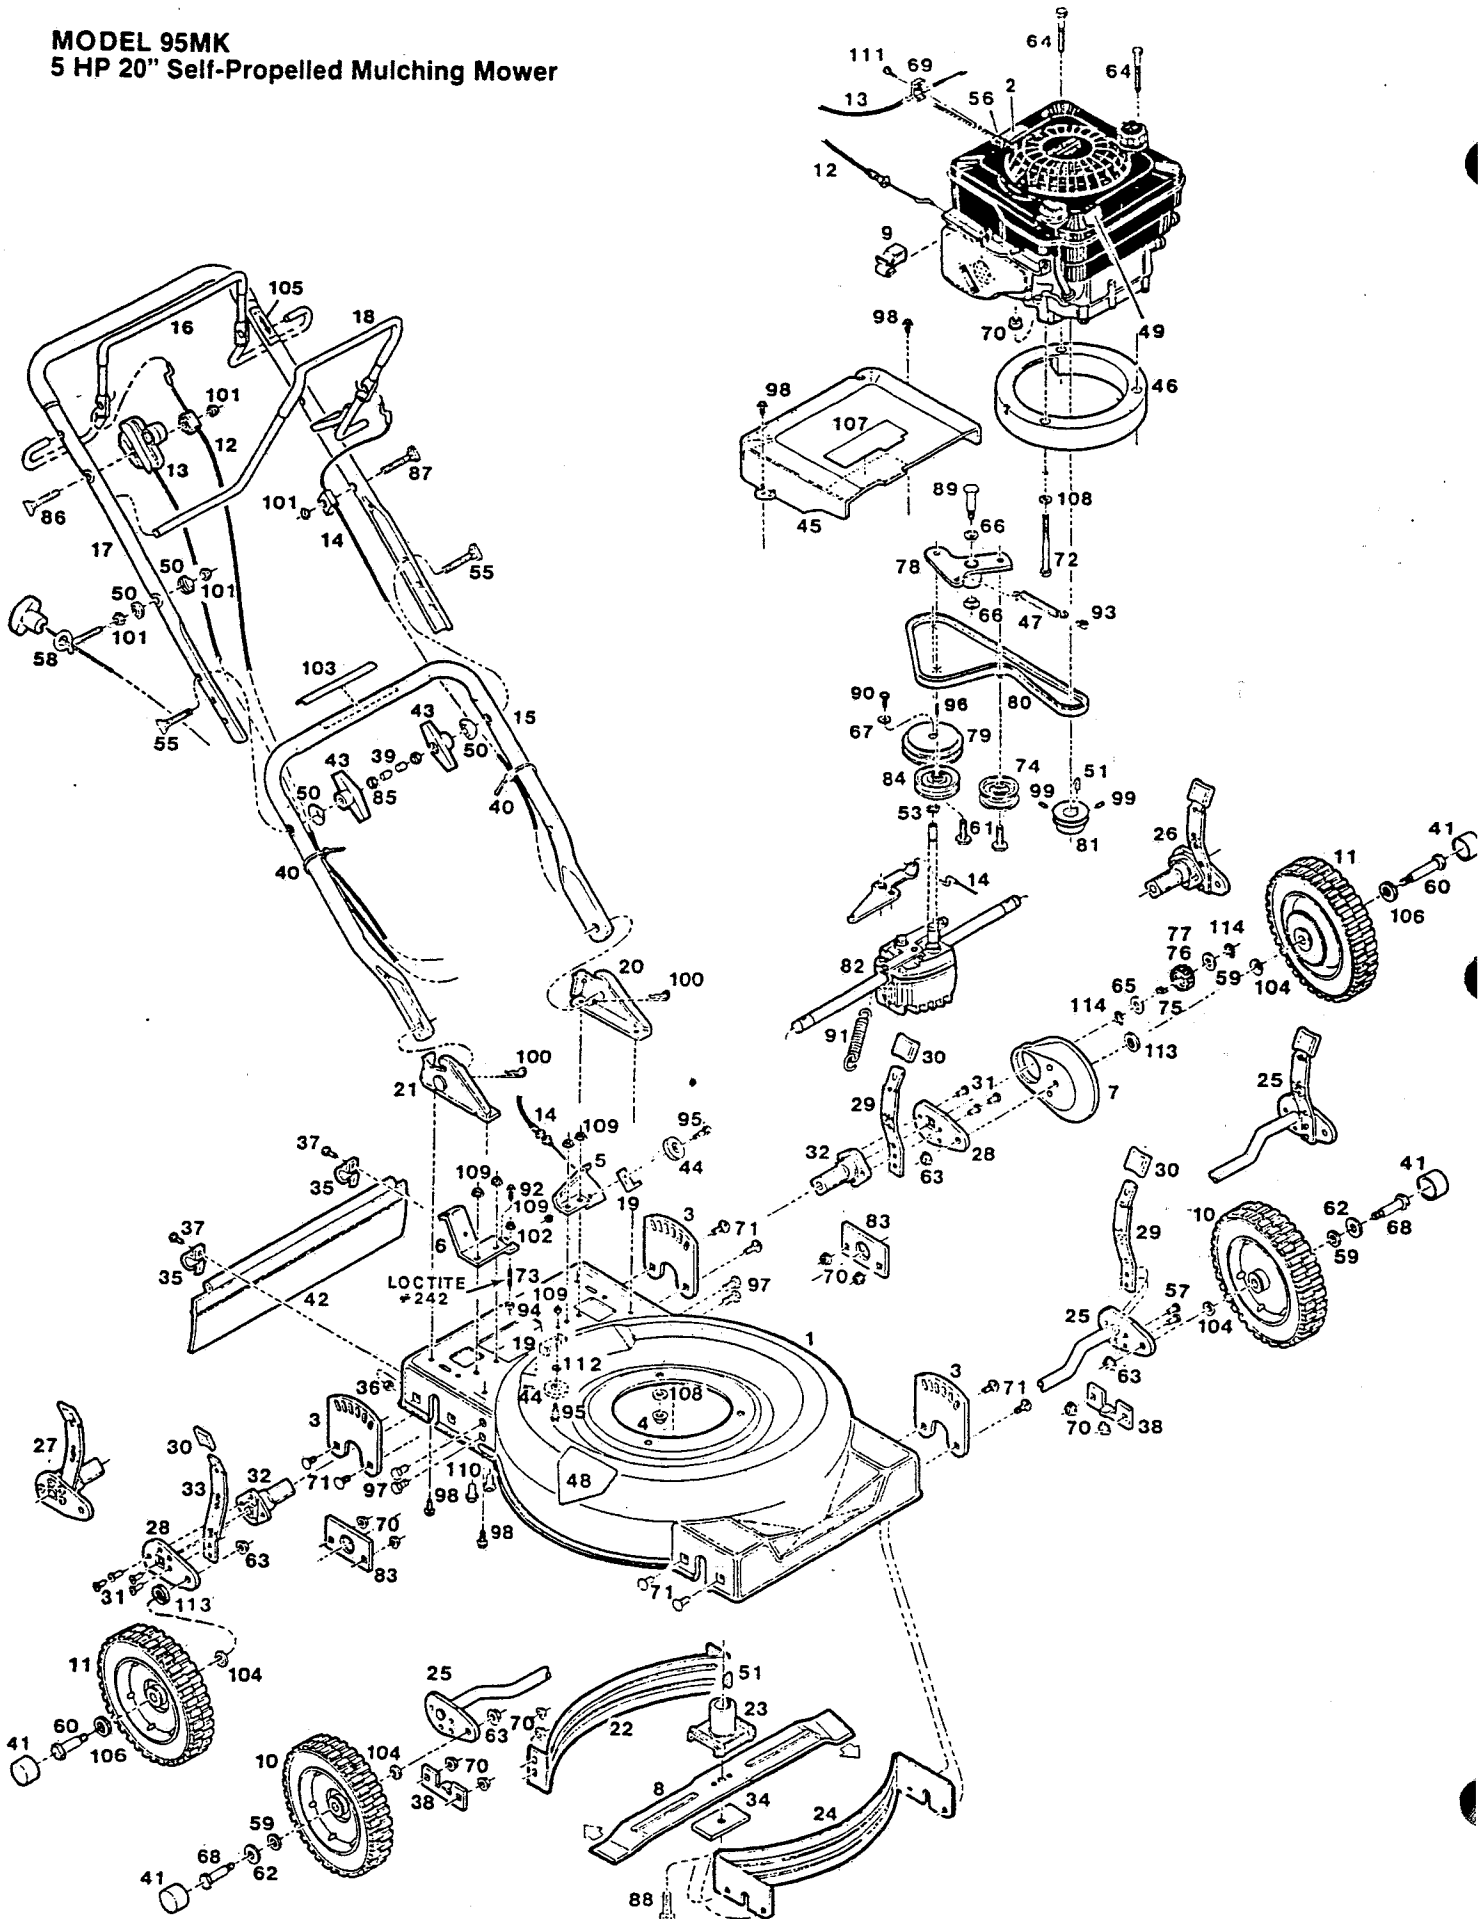

**MODEL 95MK**  
**5 HP 20" Self-Propelled Mulching Mower**

**MODEL 95MK**  
**5 HP 20" Self-Propelled Mulching Mower**

Index No.	Part No.	Description
1	022186	Deck 20" Mulcher
2	001206	Decal - Warning Blade Rotation
3	088625	Plate - Height Adjuster
4	616342	Nut - 5/16 - 18 Center Lock
5	088674	Bracket - Pulley Mounting
6	088658	Bracket - Trans Pulley
7	022236	Cover - Drive Wheel
8	030189	Blade - 20" Mulcher
9	381442	Clip - Tinnerman
10	041418	Wheel - Front 8"
11	041442	Wheel - Rear 8" w/Gear
12	052209	Cable - Engine/Blade Control
13	052217	Cable - Throttle Control
14	052522	Cable - Drive Engagement
15	072991	Handle - Lower
16	073015	Bail - Coated
17	073205	Handle - Upper-Coated
18	022772	Bail - Ground Drive
19	096305	Bracket Cable Retainer
20	088435	Bracket - Handle LH
21	088427	Bracket - Handle RH
22	087080	Baffle - Rear
23	089888	Blade Adapter
24	087288	Baffle - Front
25	019703	Assembly - Front Axle
26	089987	Wheel Arm Assembly L.H. Rear
27	089979	Wheel Arm Assembly R.H. Rear
28	022855	Arm - Wheel
29	085829	Lever - Height Adjuster L.H.
30	114462	Tip - Plastic
31	156257	Rivet - 1/4 x 5/8
32	091876	Hub - Wheel Arm
33	088278	Lever - Height Adjuster R.H.
34	106005	Washer - Blade
35	106914	Clip-Trailing Shield
36	452318	Nut - #10-24 Hex Nylon Insert
37	458687	Bolt - #10-24 x 1/2
38	109207	Bracket - Axle Front
39	110064	Cap - Plastic Bolt
40	110379	Cable Tie
41	112045	Cap - Hub
42	114421	Trailing Shield - Plastic
43	113589	Knob - Handle
44	112177	Pulley - Drive Cable
45	114108	Cover - Transmission
46	114132	Spacer - Engine
47	135665	Spring - Extension
48	143115	Decal - Warning CPSC
49	148411	Decal - Warning Oil Overfill
50	150201	Washer - Curved 5/16
51	150276	Woodruff Key #6
52	150946	Nut - #10-24 Flange top Lock
53	151282	Ring - Transmission
54	382242	Washer - Belleville
55	151936	Bolt - Curved Head 5/16-18 x 2-1/4
56	152074	Rope Stop
57	715268	Rivet - pop 1/4