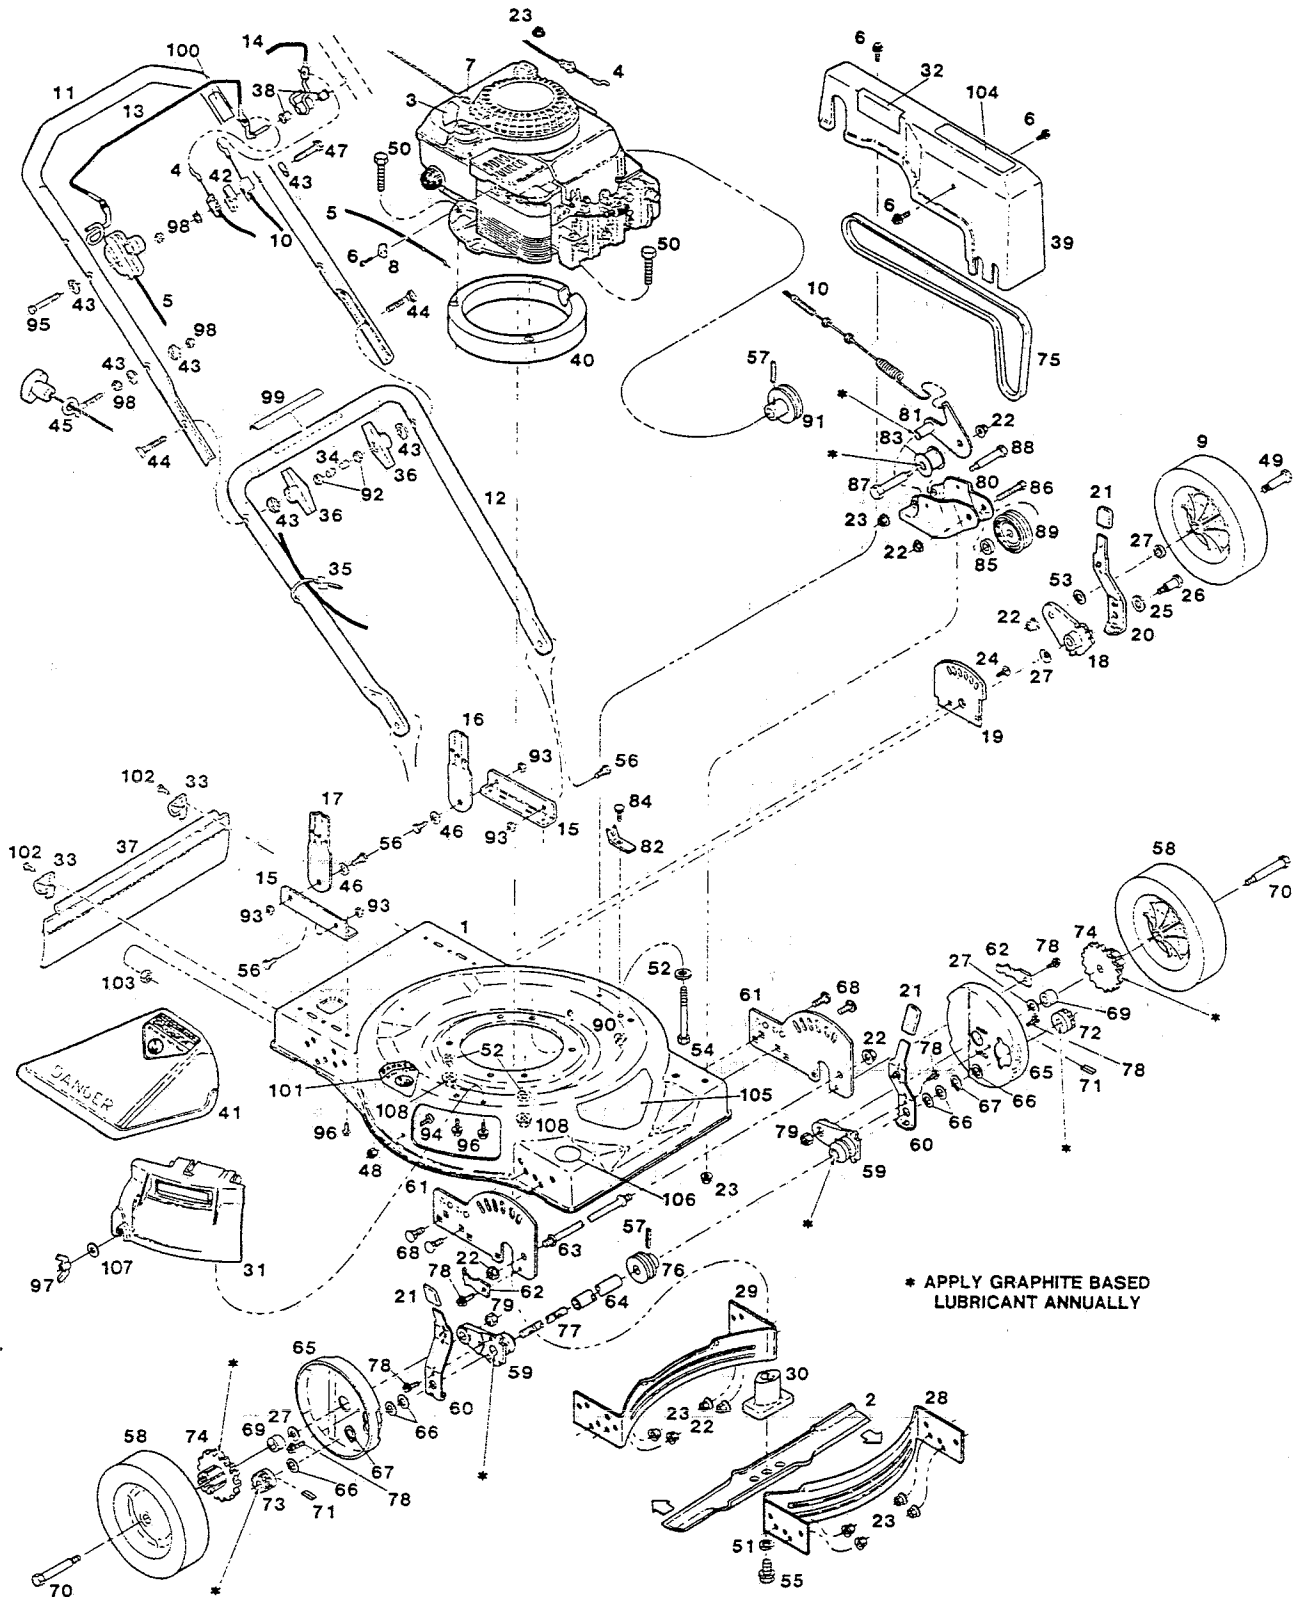

MODELS: 96MA-N

S/N 239131  
P/L 082493  
O/M 082567

INDEX NO.	PART NO.	DESCRIPTION
1	023226	Deck 20" S.D./S.P. Mulch
2	031401	Blade 20" Mulcher
3	001206	Decal - Blade Warning
4	052936	Control Cable - Engine/Blade
5	053036	Control - Throttle w/Cable
6	150623	Screw - #10-16 x 5/8 tap
7	152074	Rope Stop
8	157552	Cable Clamp
9	043166	Wheel - 8" x 1-3/4 Plas. Dia. Rear
10	052886	Cable - Drive Engagement
11	073411	Handle - Upper
12	073460	Handle - Lower
13	073478	Bail - Engine Blade
14	092593	Bail - Ground Drive
15	092718	Handle Bracket - R.H. and L.H.
16	092734	Plate - Height Adj. Hdle. L.H.
17	092759	Plate - Height Adj. Hdle. R.H.
18	091819	Wheel Arm - Rear
19	092775	Back Plate - Height Adjuster - Rear
20	092817	Lever - Setting Hgt. Adjust. - Rear
21	114462	Plastic Tip - Height Adjuster
22	156406	Nut - 3/8-16 Flange Lock
23	159236	Nut - 5/16-18 Flange Lock
24	156907	Bolt - Carriage 5/16-18 x 5/8
25	164020	Washer - Hardened
26	164897	Shoulder Bolt - Height Lever, Rear
27	715607	Washer - Belleville
28	092965	Baffle - Front
29	092973	Baffle - Rear
30	093443	Blade Adapter
31	093922	Mulch Cover Assembly
32	094029	Decal - Heat Reflector
33	106914	Clip - Trailing Shield
34	110064	Bolt Cap
35	110379	Cable Tie
36	113589	Wing Knob
37	114397	Trailing Shield - Plastic
38	115212	Bearing - nylon
39	115246	Belt Cover
40	115261	Spacer - Engine
41	115295	Side Discharge Chute Assembly
42	115337	Spacer - Cable Mount
43	150201	Washer - Curved 5/16"
44	151936	Bolt - Curved Hd. Crg. 5/16-18 x 5/8
45	152371	Eyebolt - Rope Guide
46	152421	Washer - Spring - Height Adjuster
47	153874	Bolt - 1/4-20 x 2-1/4 HHCS
48	155242	Nut - 1/4-20 Jam
49	156158	Shoulder Bolt - Wheel Rear
50	156463	Bolt - 5/16-18 x 2-3/4 HHCS Gr. 5
51	156919	Washer - 3/8 Lock
52	158212	Washer - 5/16 Flat
53	158469	Washer - 3/8 Flat