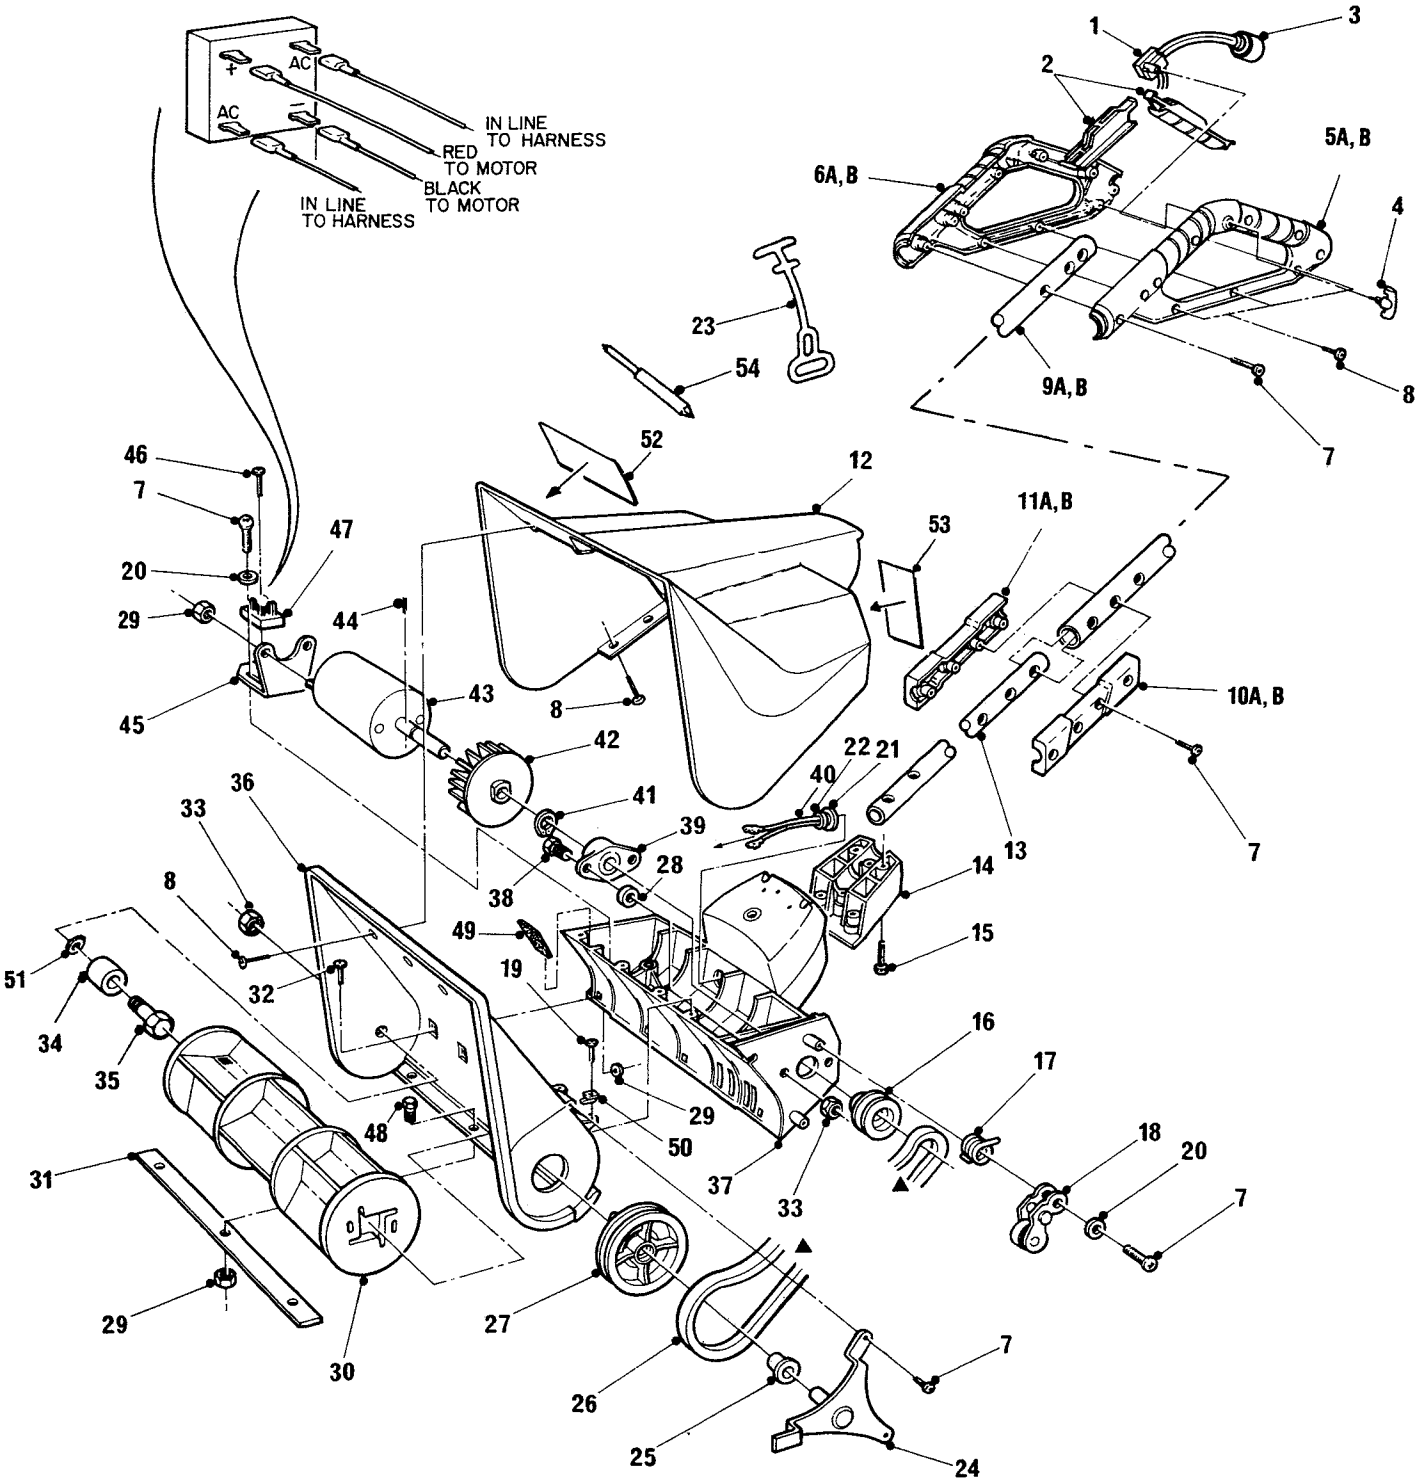

A12ELH
SC12ELH
12" Electric Snow Shovel

12" SNOW SHOVEL ASSEMBLY

**A12ELH
SC12ELH
12" Electric Snow Shovel**

12" SNOW SHOVEL ASSEMBLY

Ref. No.	Part No.	Description
1	630020	Switch trigger
2	673657	Trigger, lever (red)
3	630392	Connecting lead
4	672162	Key, double notch
5A	673673	Stock, trigger, L.H. w/key hole (black)
5B	673731	Stock, trigger, L.H. w/key hole (grey)
6A	673681	Stock, trigger, R.H. (black)
6B	673749	Stock, trigger, R.H. (grey)
7	152736	#8 x 3/4 Poly screw
8	152843	#8 x 1/2 Poly screw
9A	657841	Tube, upper handle (chrome)
9B	657866	Tube, upper handle (grey)
10A	673756	Grip, center, L.H. (black)
10B	673772	Grip, center, L.H. (grey)
11A	673764	Grip, center, R.H. (black)
11B	673780	Grip, center, R.H. (grey)
12	673699	Upper housing (red)
13A	657858	Tube, lower handle (chrome)
13B	657874	Tube, lower handle (grey)
14	673707	Housing, rear (black)
15	380253	#10 8 x 1 Screw
16	708842	Drive pulley w/insert
17	708859	Spring, idler
18	713677	Idler arm assembly
19	380261	#8 x 1 Poly screw
20	152785	#8 Flat washer
21	380279	Clamp, Heyco
22	153155	Washer, trunion
23	673566	Strain Relief
24	713685	Bracket, drive pulley assembly
25	664177	Bearing, bronze
26	708867	Belt, drive

Ref. No.	Part No.	Description
27	708875	Driven pulley
28	672972	Plastic washer
29	154864	#10-32 Locknut
30	673798	Impeller, 12" (black)
31	673806	Scraper bar, 12" (black)
32	380287	#10-32 x 1/2 Screw, Phil. pan head
33	715078	1/4-20 Nut, flanged serrated
34	708883	Bearing, powder metal
35	150169	1/4-20 x 1/2 Bolt, full thread
36	673715	Impeller housing, 12" (black)
37	673723	Lower housing, 12" (black)
38	457044	1/4-20 x 1/2 Bolt
39	664193	Bearing, self-aligning
40	630400	Harness
41	380295	"E"-ring
42	630418	Fan, motor
43	630426	Motor, 120V
44	151092	1/8 x 5/8 Roll pin
45	666727	Bracket, motor mount
46	156547	#6 x 32 x 3/4 Screw
47	630012	Rectifier
48	162214	#10-32 x 1/2 Bolt
49	630442	Filter
50	630434	Plug, retainer
51	380386	Washer 3/4 x 1/4 x 1/16
52	679555	Dcl. Danger
53	009969	Dcl. Caution
54	1740	Plastic probe