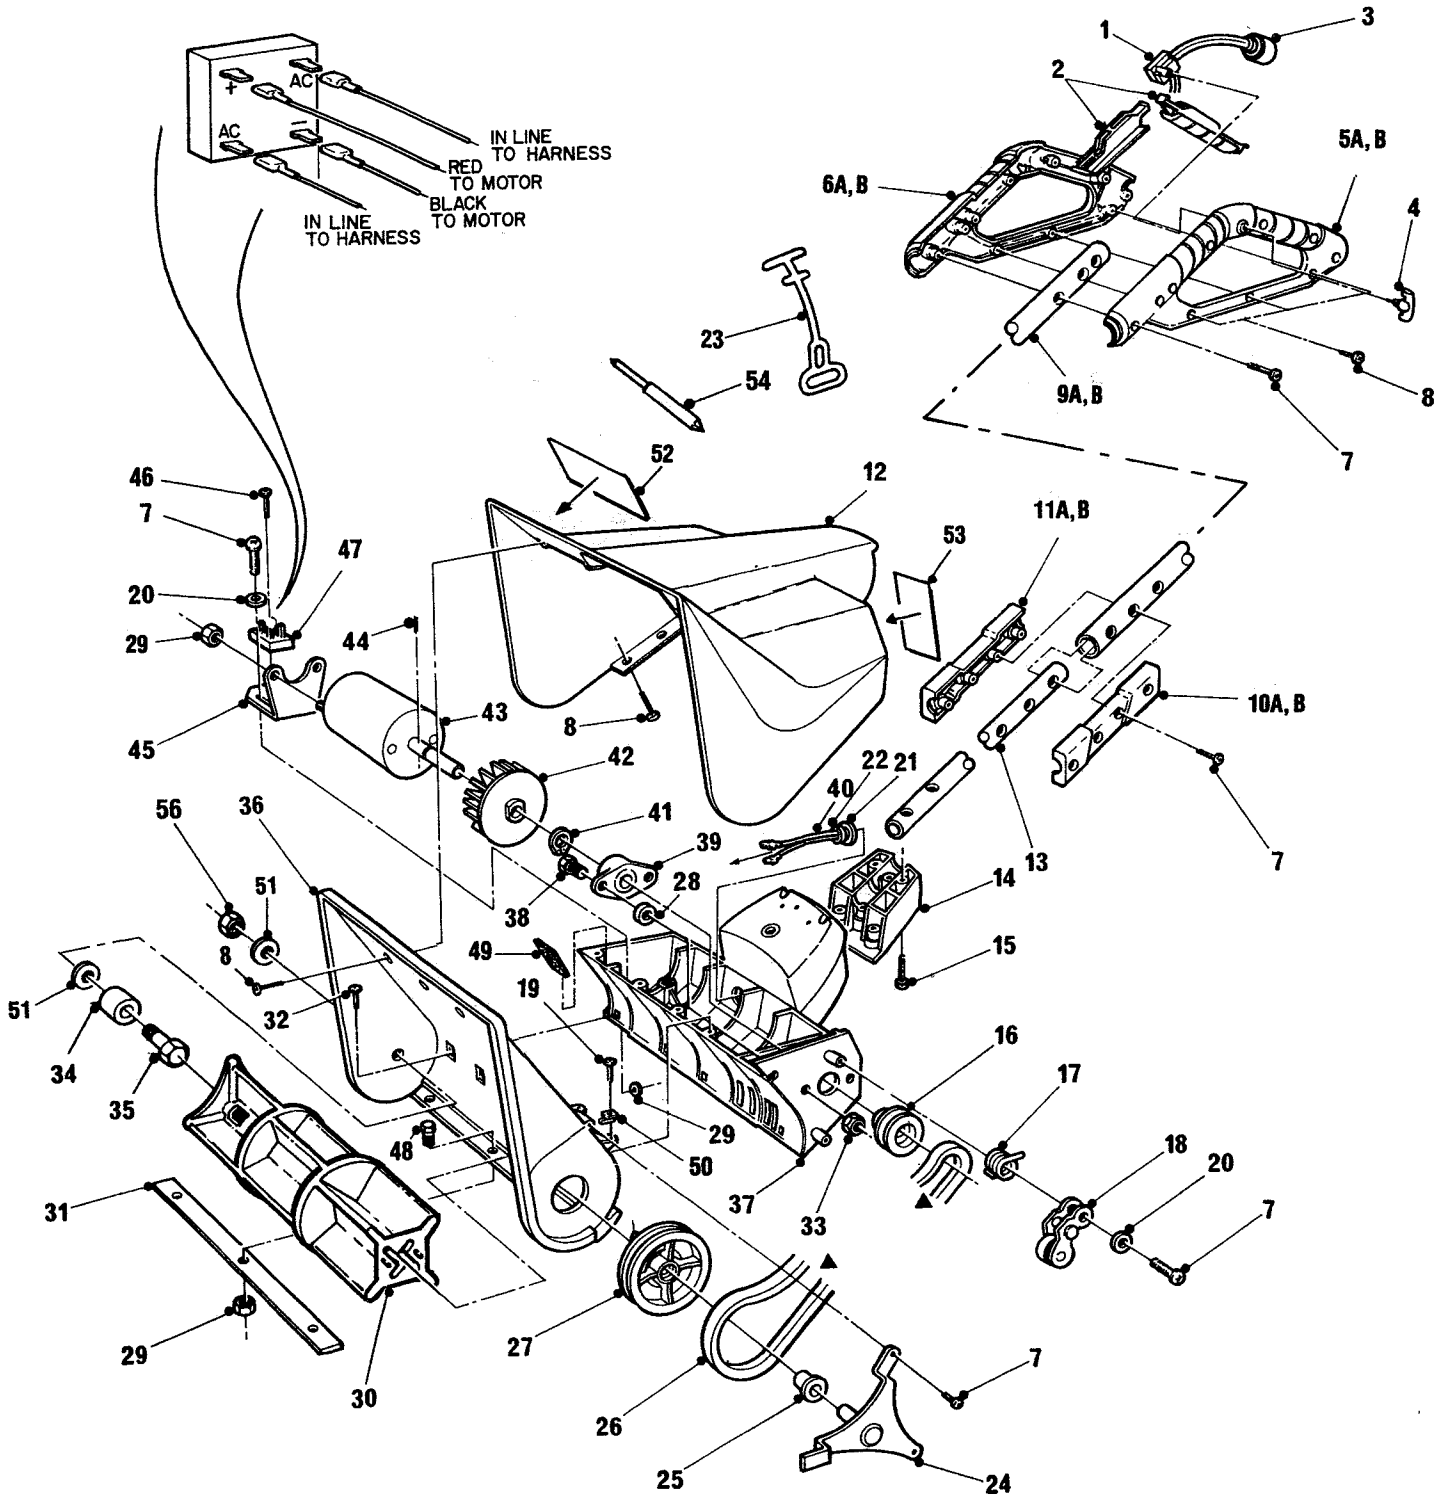

**Model: A12 ELK
SC12 ELK**
12" Electric Snow Shovel

P/L 688945
A S/N 602433
S S/N 602417

Model: A12 ELK
SC12 ELK
12" Electric Snow Shovel

Ref. No.	Part No.	Description
1	630020	Switch trigger
2	673657	Trigger, lever (red)
3	630392	Connecting lead
4	672162	Key, double notch
5A	673673	Stock, trigger, L.H. w/key hole (black)
5B	673731	Stock, trigger, L.H. w/key hole (grey)
6A	673681	Stock, trigger, R.H. (black)
6B	673749	Stock, trigger, R.H. (grey)
7	152736	#8 x 3/4 Poly screw
8	152843	#8 x 1/2 Poly screw
9A	657841	Tube, upper handle (chrome)
9B	657866	Tube, upper handle (grey)
10A	673756	Grip, center, L.H. (black)
10B	673772	Grip, center, L.H. (grey)
11A	673764	Grip, center, R.H. (black)
11B	673780	Grip, center, R.H. (grey)
12	673699	Upper housing (red)
13A	657858	Tube, lower handle (chrome)
13B	657874	Tube, lower handle (grey)
14	673707	Housing, rear (black)
15	380253	#10 8 x 1 Screw
16	708909	Drive pulley
17	708859	Spring, idler
18	713677	Idler arm assembly
19	380261	#8 x 1 Poly screw
20	152785	#8 Flat washer
21	380279	Clamp, Heyco
22	153155	Washer, trunion
23	673566	Strain Relief
24	713685	Bracket, drive pulley assembly
25	664177	Bearing, bronze
26	708867	Belt, drive

Ref. No.	Part No.	Description
27	708875	Driven pulley
28	672972	Plastic washer
29	154864	#10-32 Locknut
30	673798	Impeller, 12" (black)
31	673806	Scraper bar, 12" (black)
32	380287	#10-32 x 1/2 Screw, Phil. pan head
33	715078	1/4-20 Nut, flange serrated
34	708883	Bearing, powder metal
35	150169	1/4-20 x 1/2 Bolt, full thread
36	673715	Impeller housing, 12" (black)
37	673723	Lower housing, 12" (black)
38	457044	1/4-20 x 1/2 Bolt
39	664193	Bearing, self-aligning
40	630400	Harness
41	380295	"E"-ring
42	630418	Fan, motor
43	630426	Motor, 120V
44	488775	1/8 x 5/8 Roll pin
45	666727	Bracket, motor mount
46	156547	#6 x 32 x 3/4 Screw
47	630012	Rectifier
48	162214	#10-32 x 1/2 Bolt
49	630442	Filter
50	630434	Plug, retainer
51	380386	Washer 3/4 x 1/4 x 1/16
52	679555	Dcl. Danger
53	009969	Dcl. Caution
54	1740	Plastic probe
56	150391	1/4-20 Nut, nylock